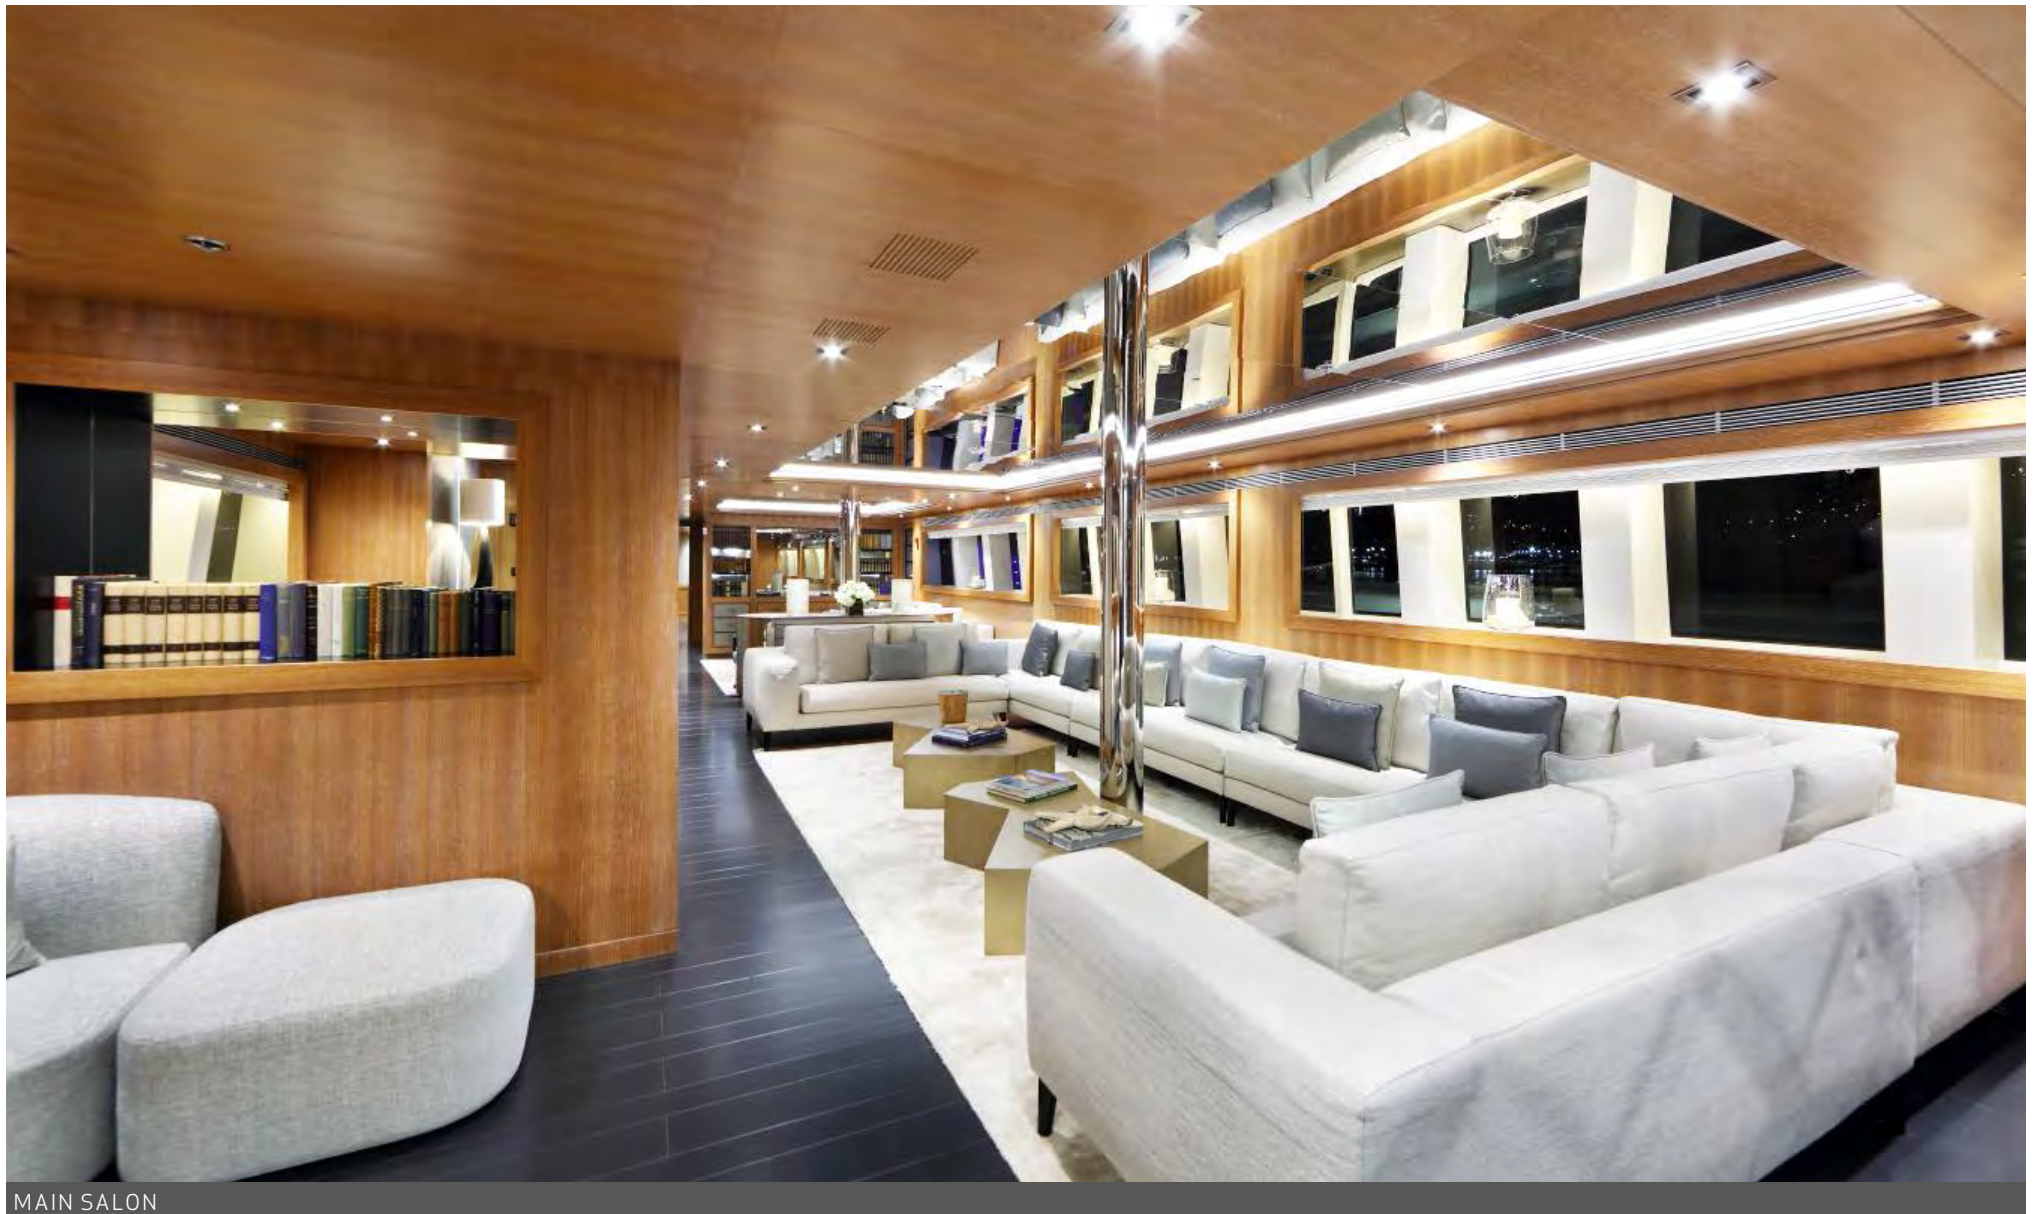

FOR CHARTER

BEATRIX 50.00M / 164'01"

AFT DECK | DINING TABLE

FOR CHARTER

BEATRIX 50.00M / 164'01"

MAIN SALON

FOR CHARTER

BEATRIX 50.00M / 164'01"

MAIN SALON

FOR CHARTER

BEATRIX 50.00M / 164'01"

MAIN SALON | BAR

FOR CHARTER

BEATRIX 50.00M / 164'01"

DETAIL

FOR CHARTER