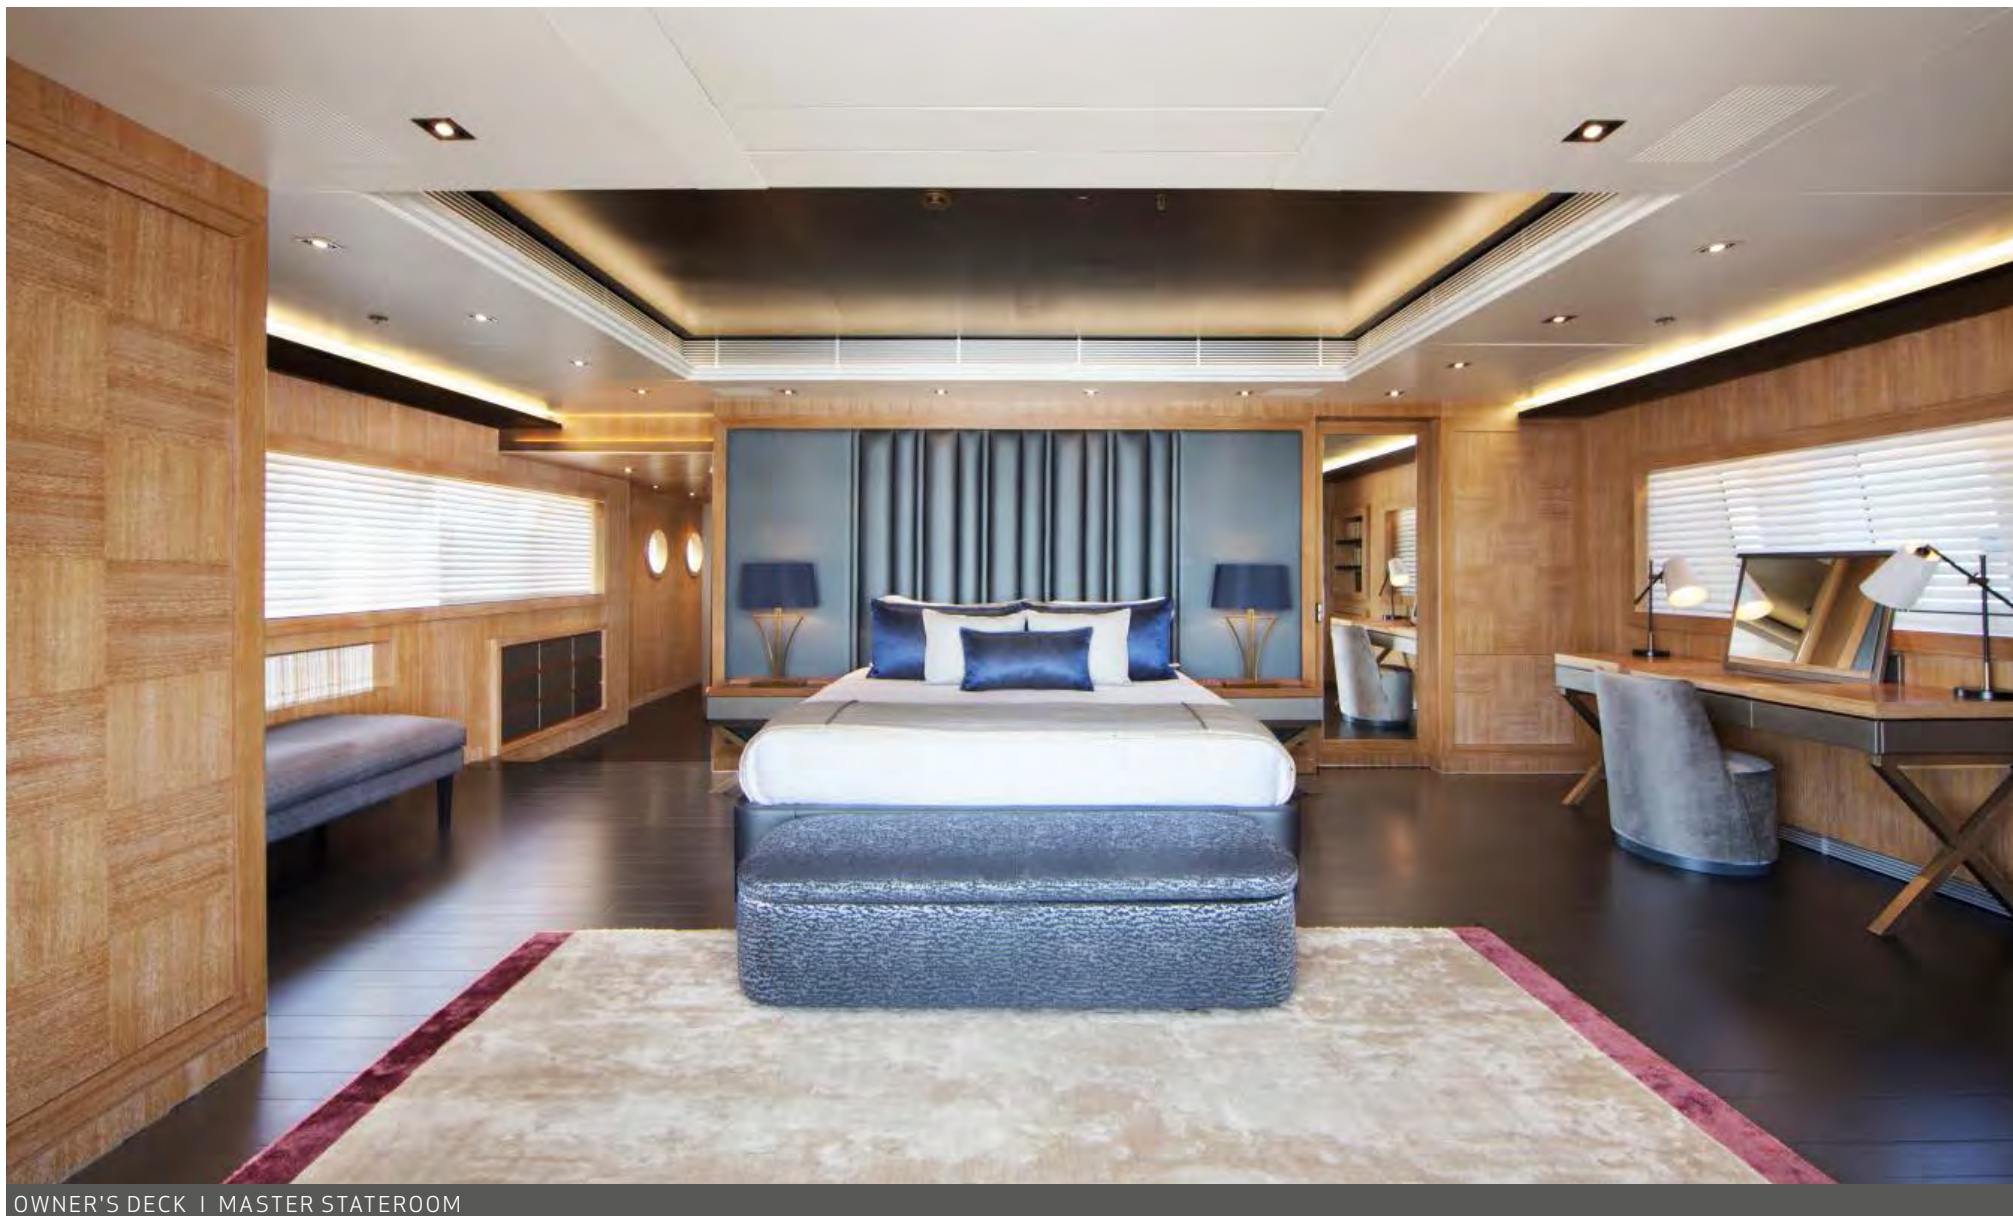

FORMAL DINING AREA

FOR CHARTER

BEATRIX 50.00M / 164'01"

OWNER'S DECK | MASTER STATEROOM