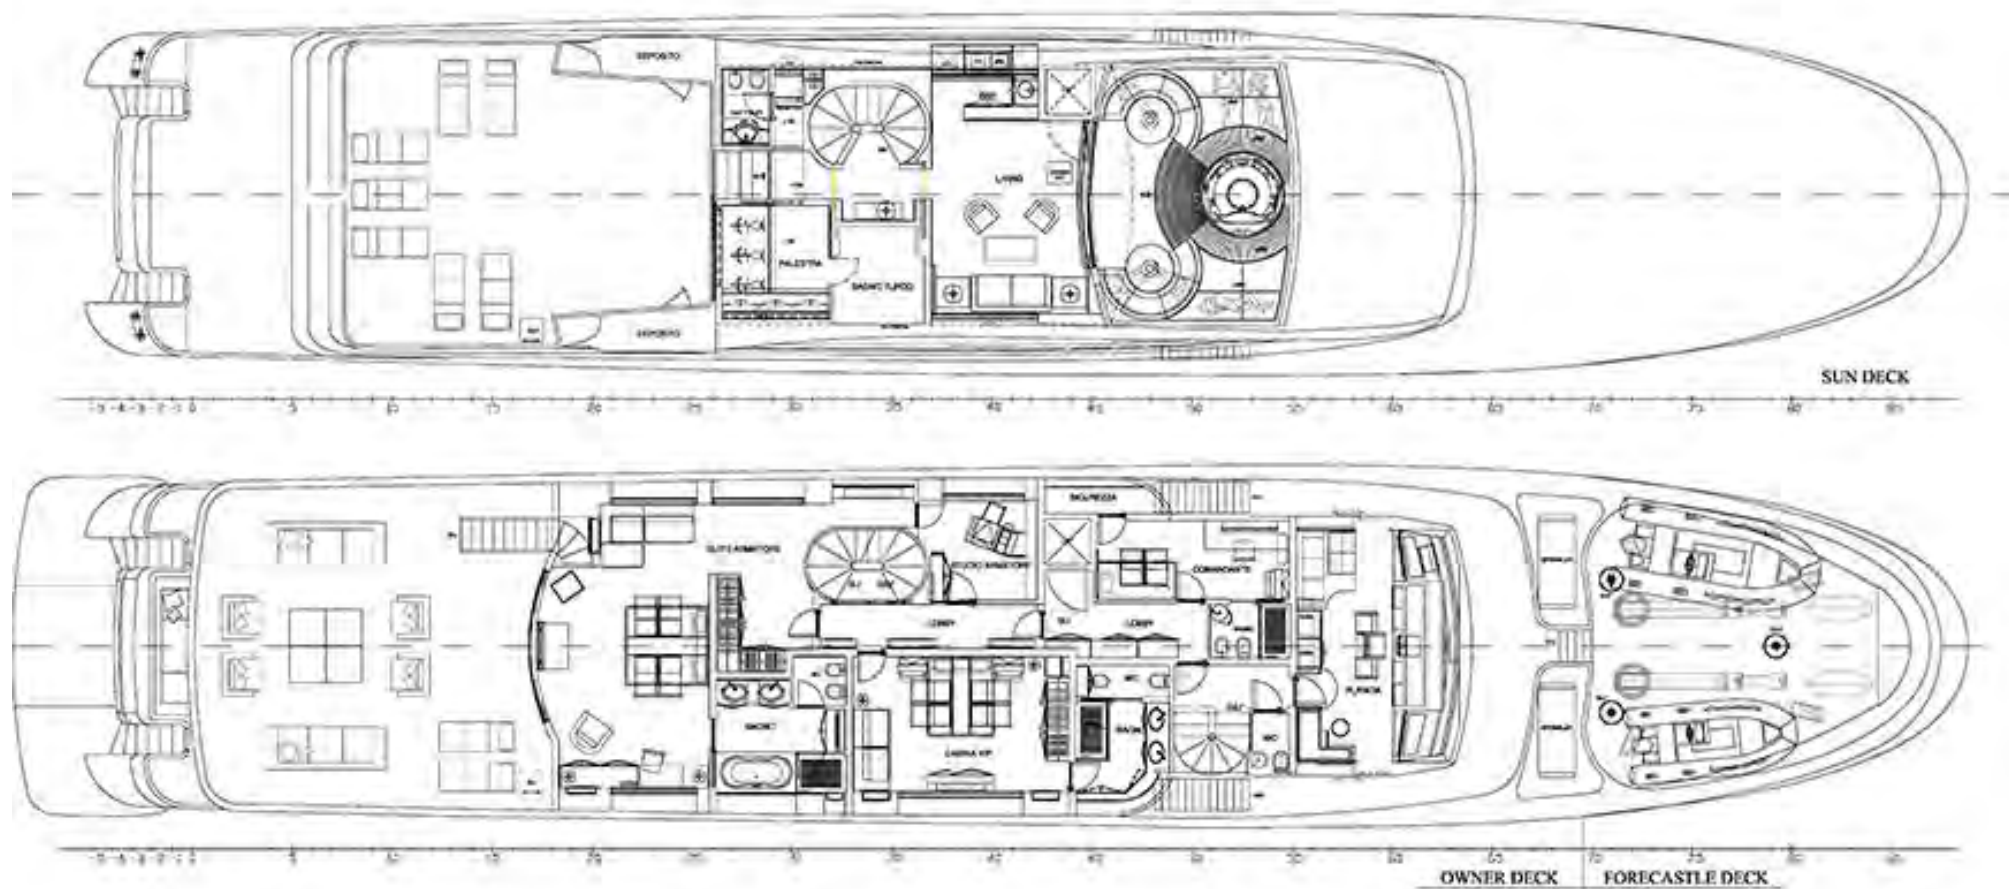

MAIN SALON

FOR CHARTER

BEATRIX 50.00M / 164'01"

MAIN SALON | BAR

FOR CHARTER

BEATRIX 50.00M / 164'01"

DETAIL

FOR CHARTER

BEATRIX 50.00M / 164'01"

SUNDECK | SKY LOUNGE

FOR CHARTER

BEATRIX 50.00M / 164'01"

SUNDECK WELLNESS AREA | GYM

FOR CHARTER

BEATRIX 50.00M / 164'01"

SUNDECK WELLNESS AREA | HAMMAM

FOR CHARTER

BEATRIX 50.00M / 164'01"

SUNDECK WELLNESS AREA | JACUZZI

FOR CHARTER

BEATRIX 50.00M / 164'01"

SUNDECK AFT

FOR CHARTER

BEATRIX 50.00M / 164'01"