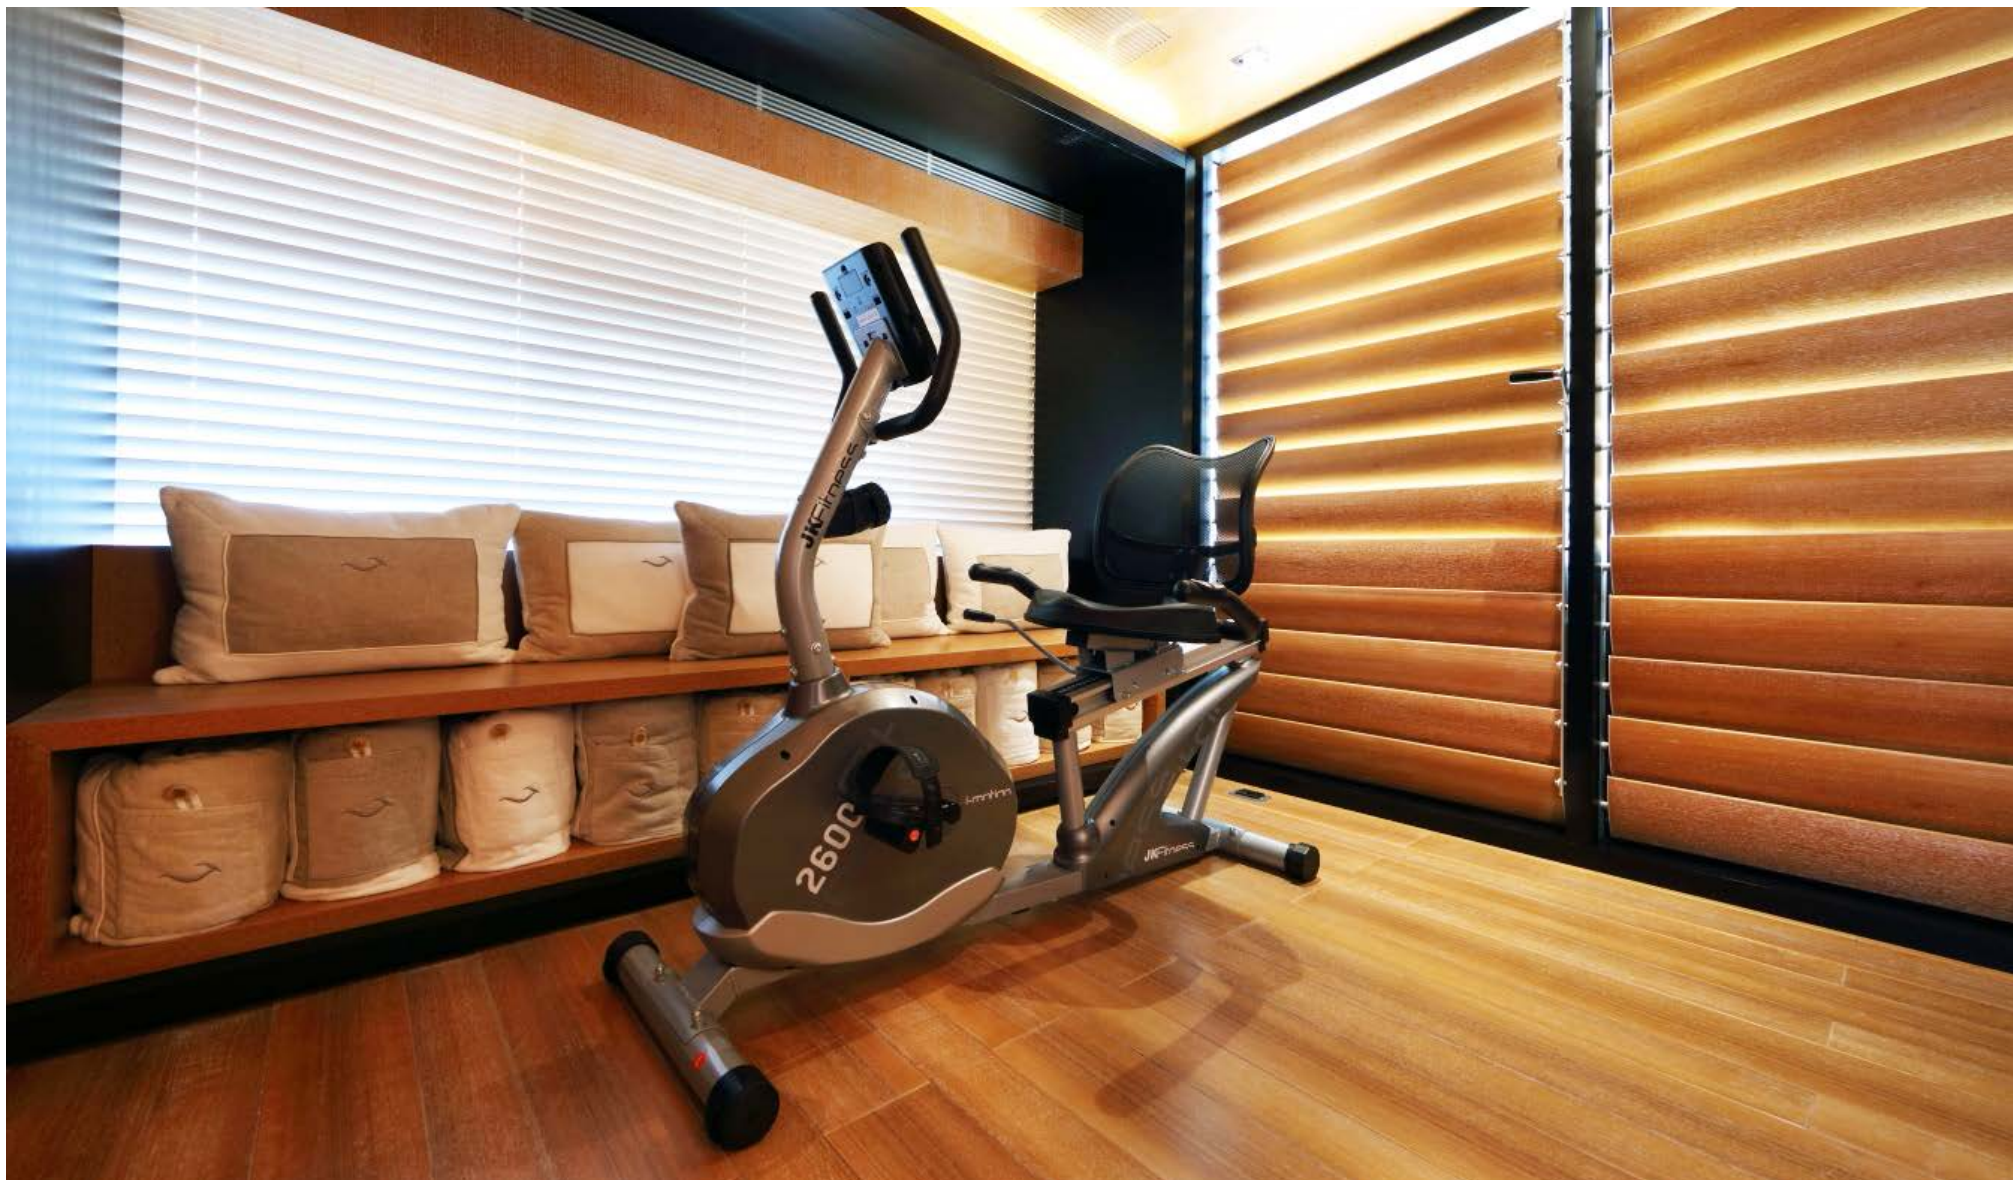

BEATRIX 50.00M / 164'01"

SUNDECK | SKY LOUNGE

FOR CHARTER

BEATRIX 50.00M / 164'01"

SUNDECK WELLNESS AREA | GYM

FOR CHARTER

BEATRIX 50.00M / 164'01"

SUNDECK WELLNESS AREA | HAMMAM