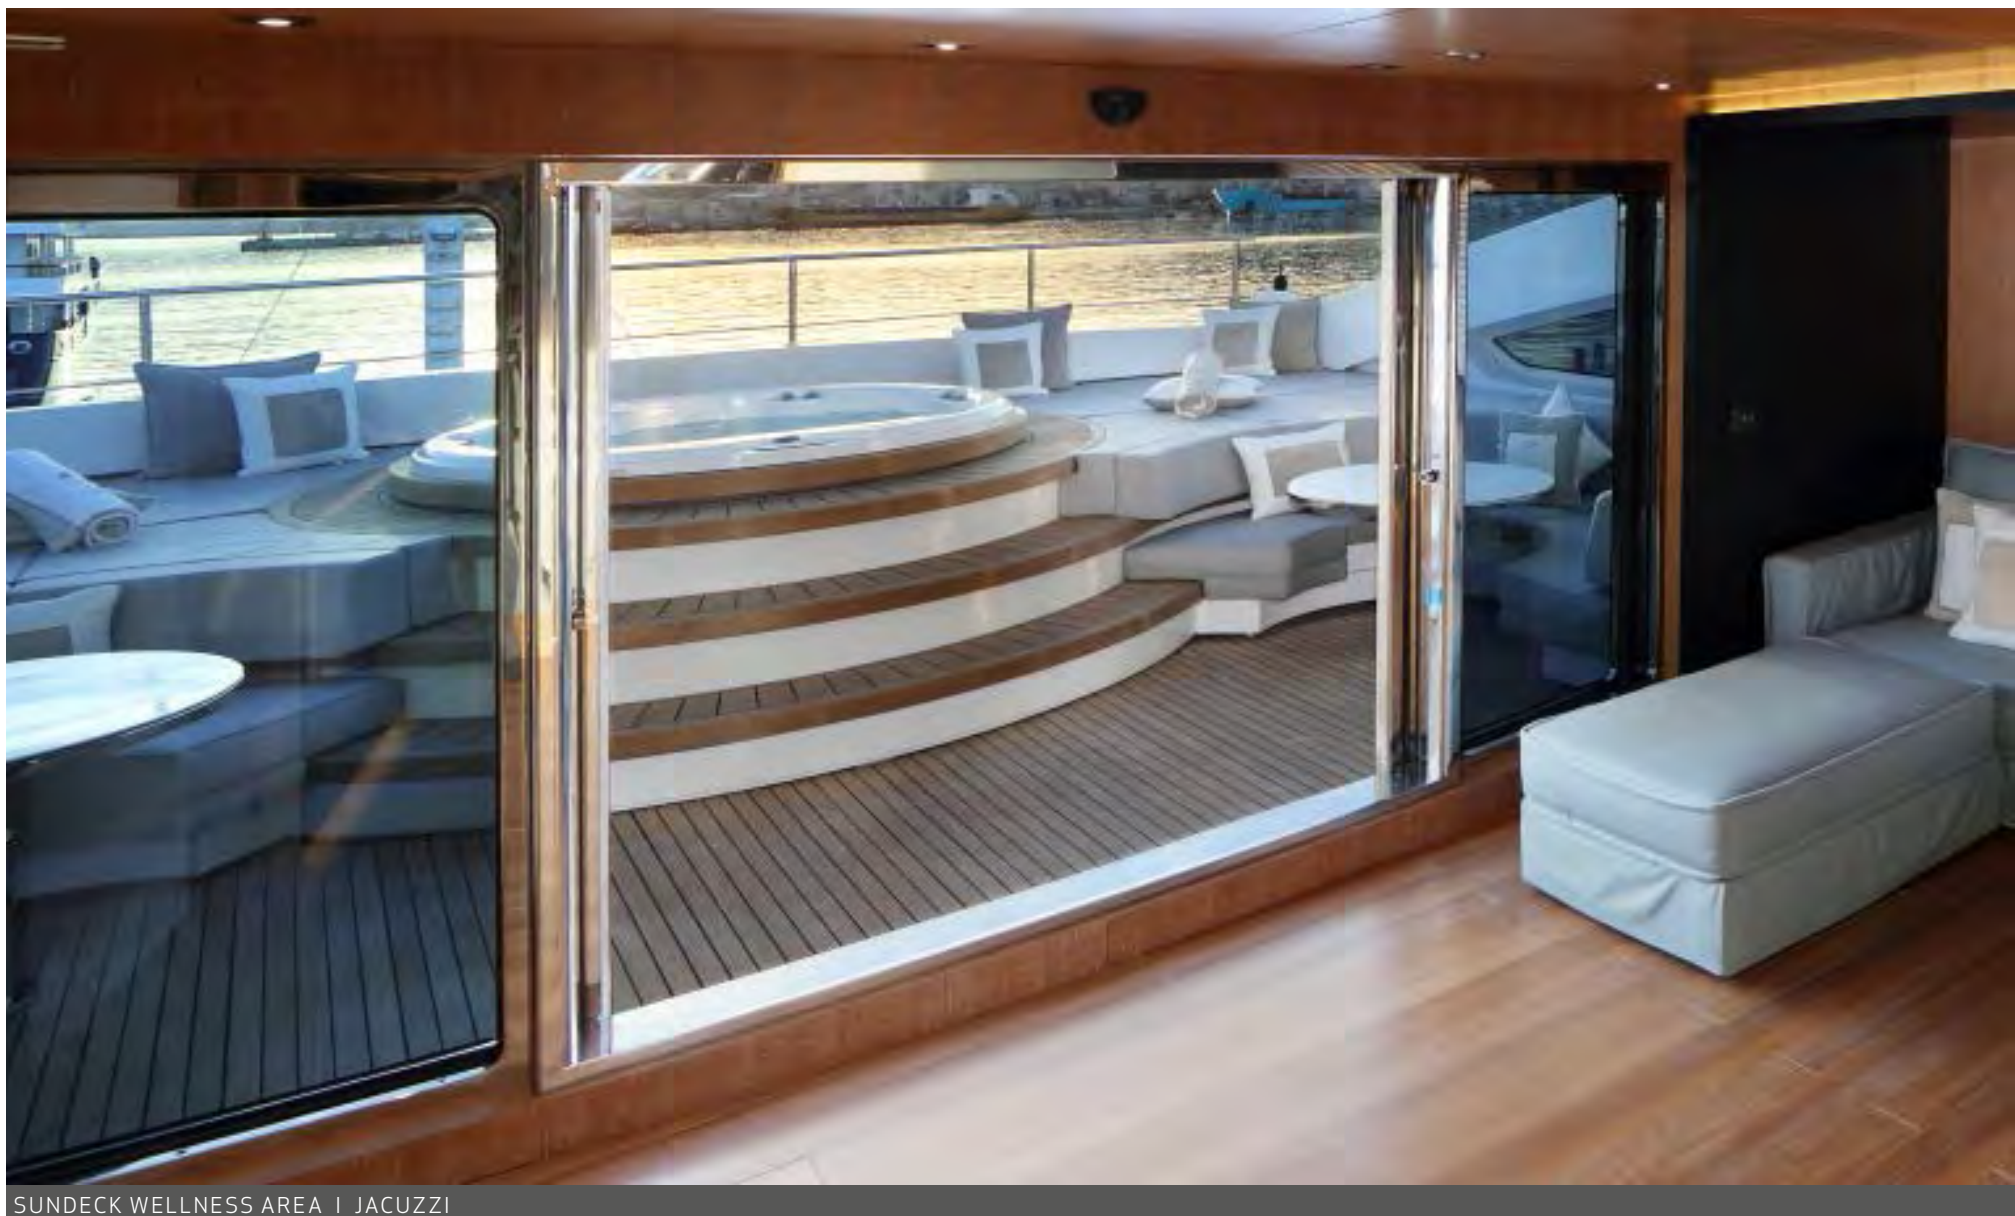

FOR CHARTER

BEATRIX 50.00M / 164'01"

SUNDECK WELLNESS AREA | JACUZZI