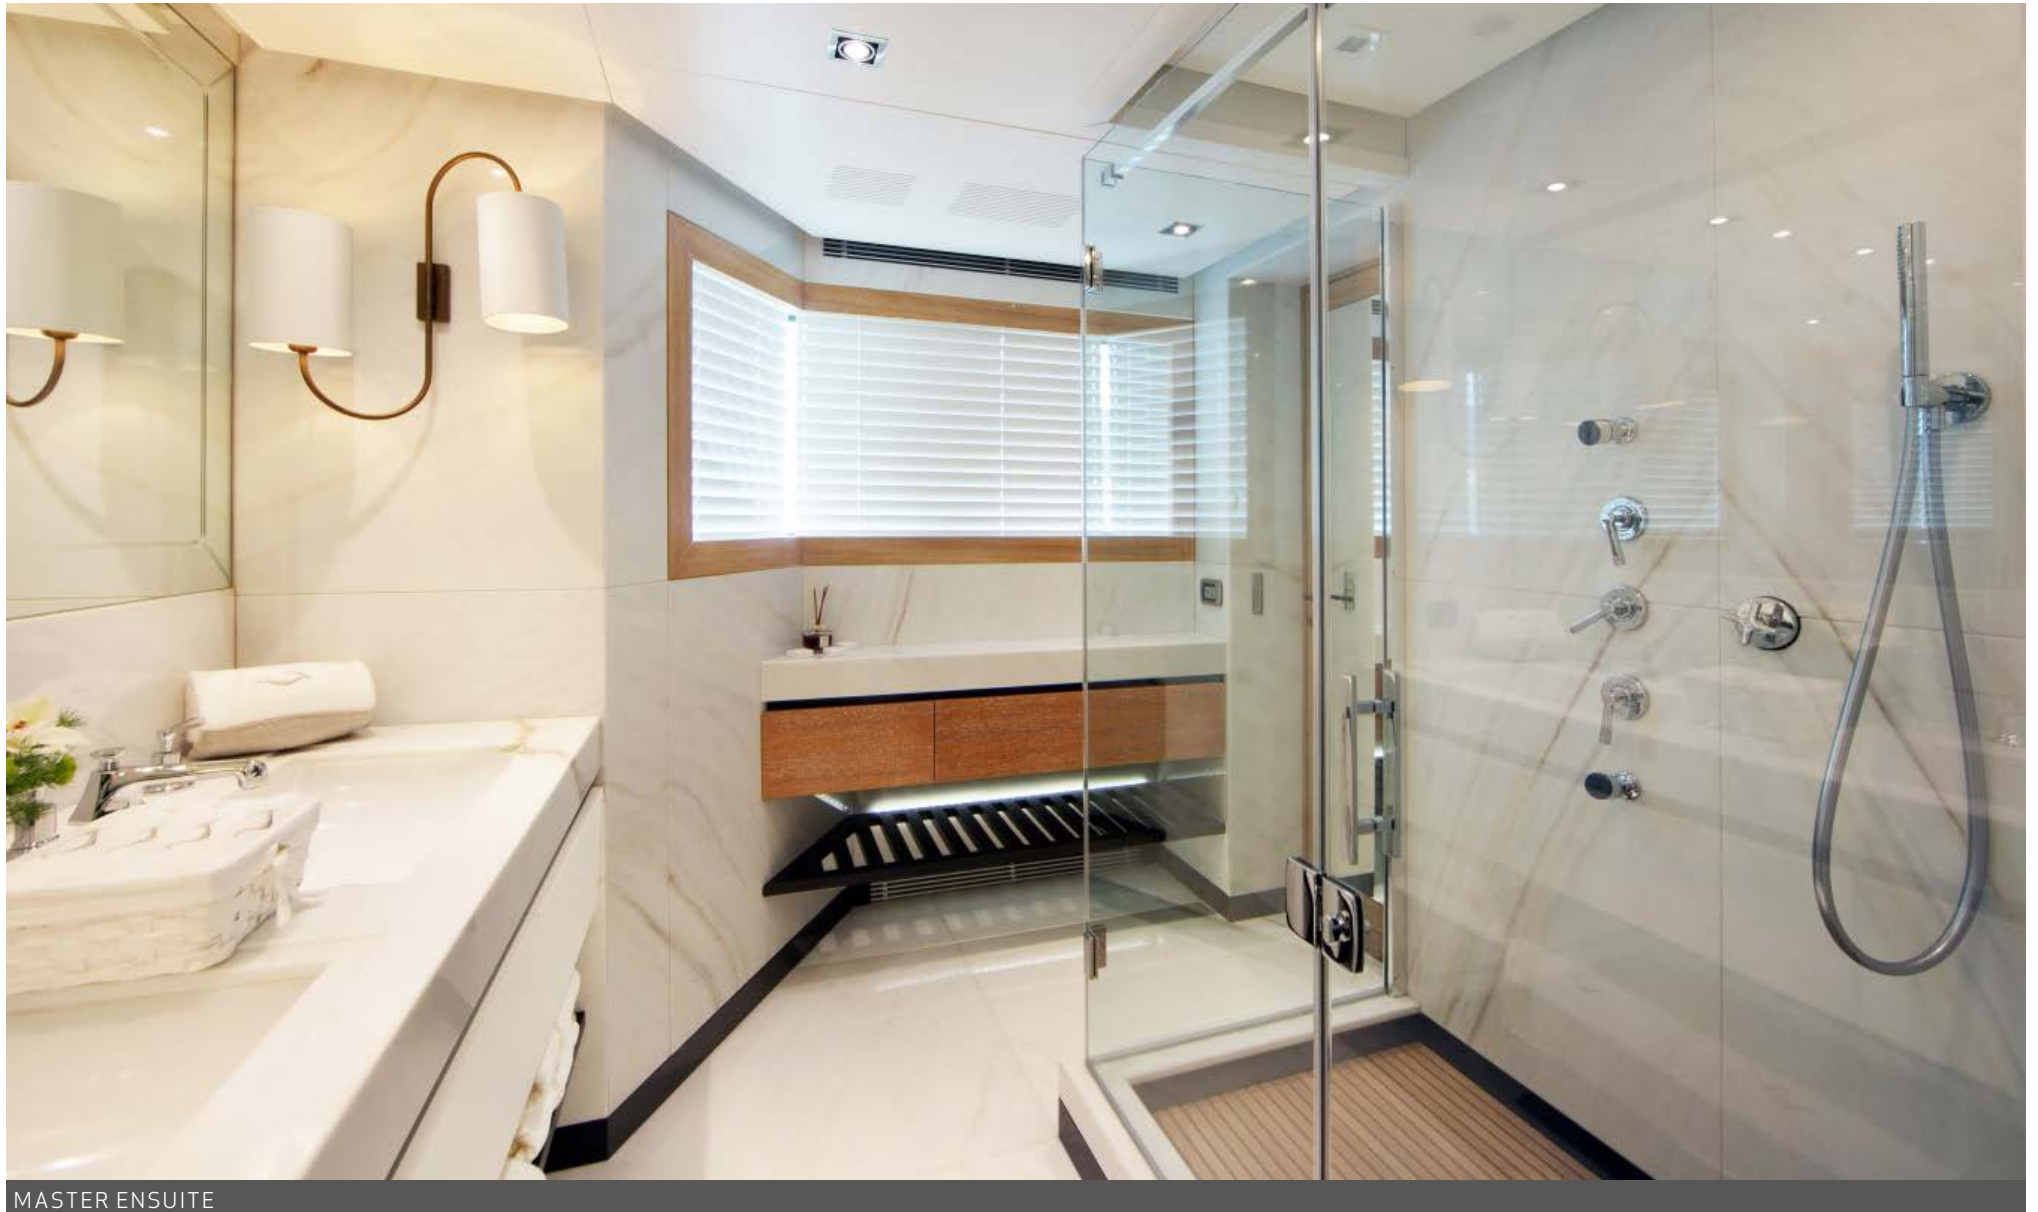

MASTER STATEROOM | OFFICE

FOR CHARTER

BEATRIX 50.00M / 164'01"