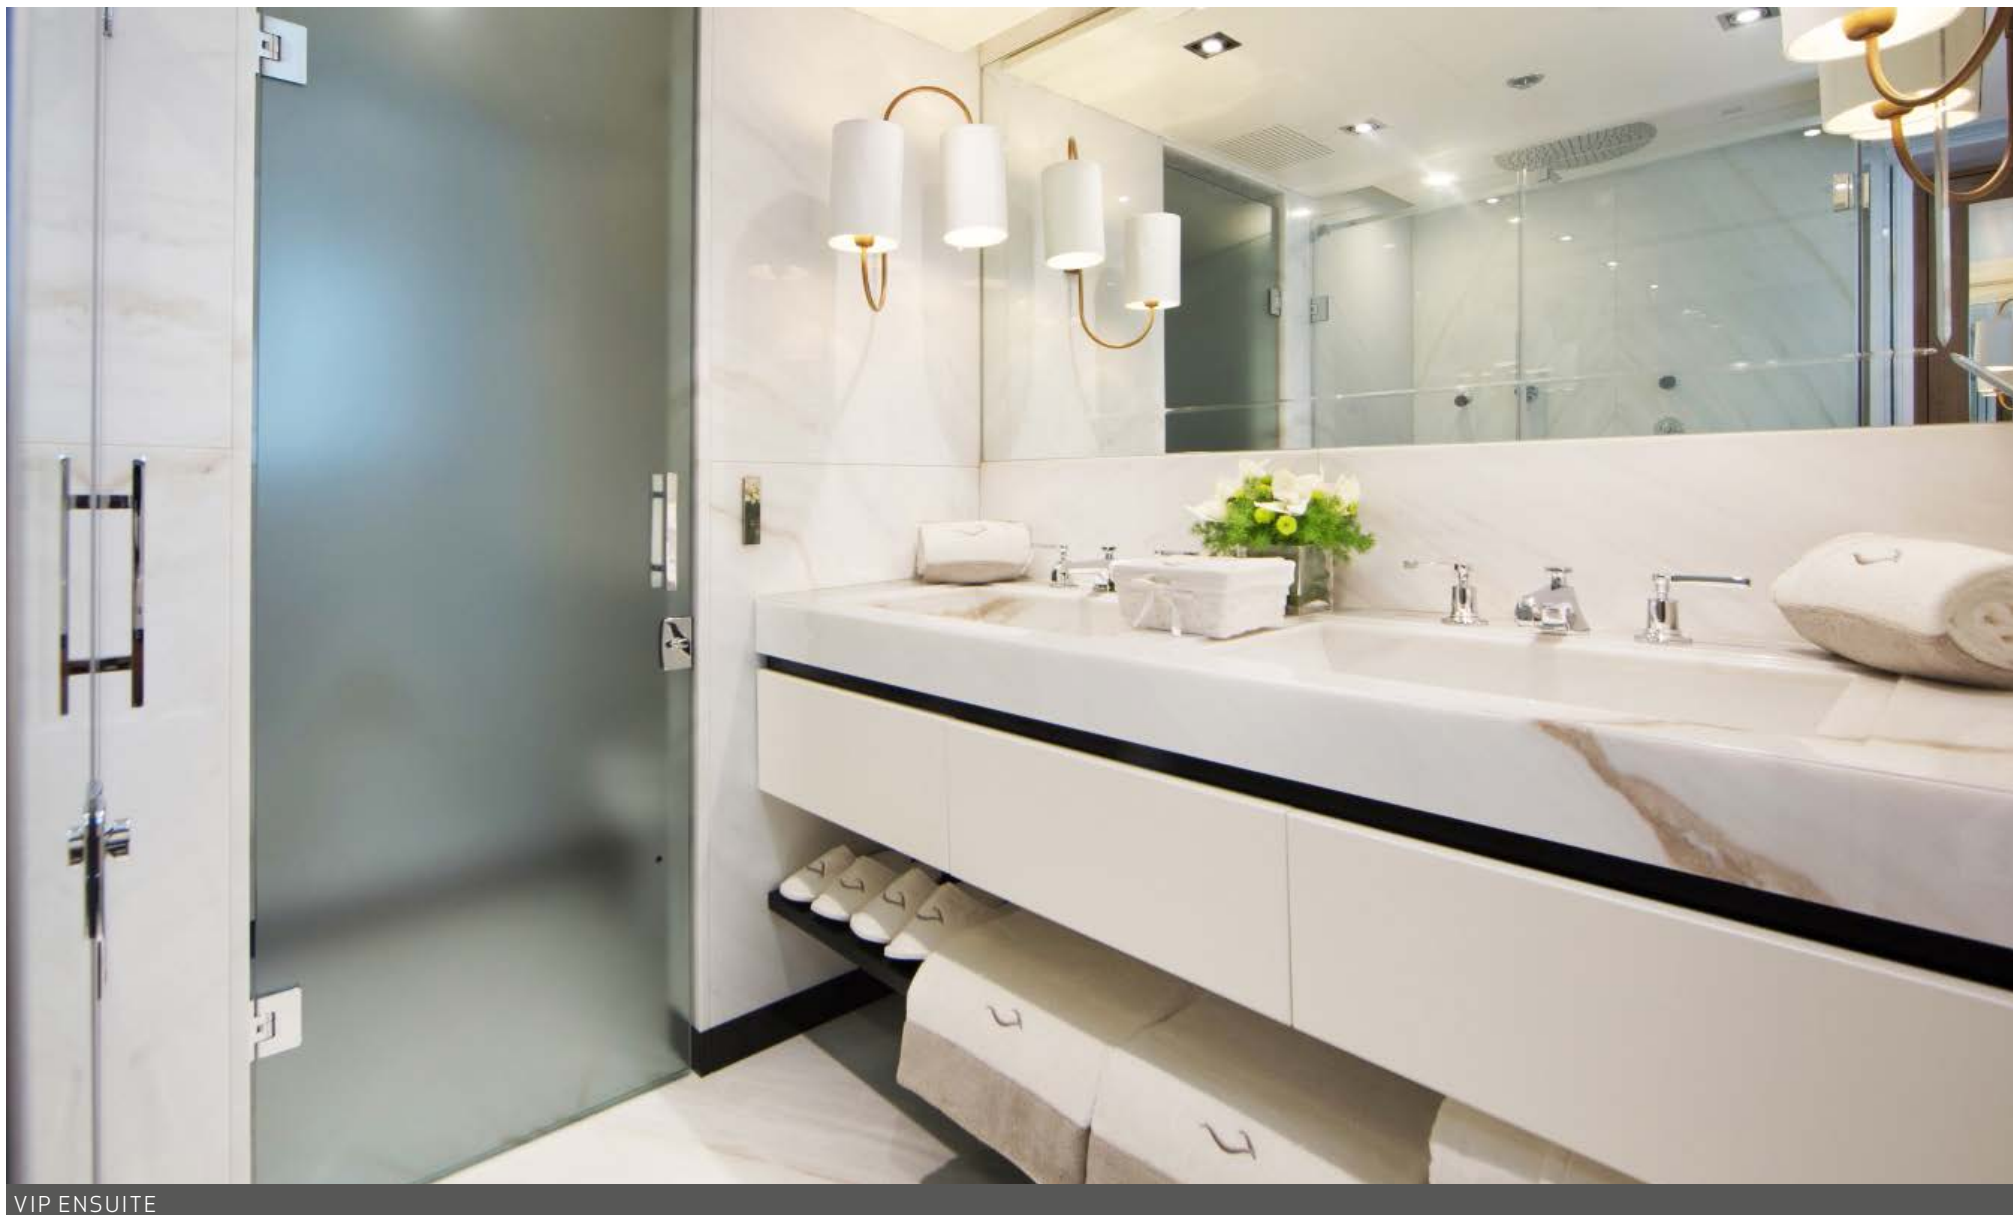

FOR CHARTER

BEATRIX 50.00M / 164'01"

VIP STUDIO

FOR CHARTER

BEATRIX 50.00M / 164'01"

VIP ENSUITE

FOR CHARTER

BEATRIX 50.00M / 164'01"