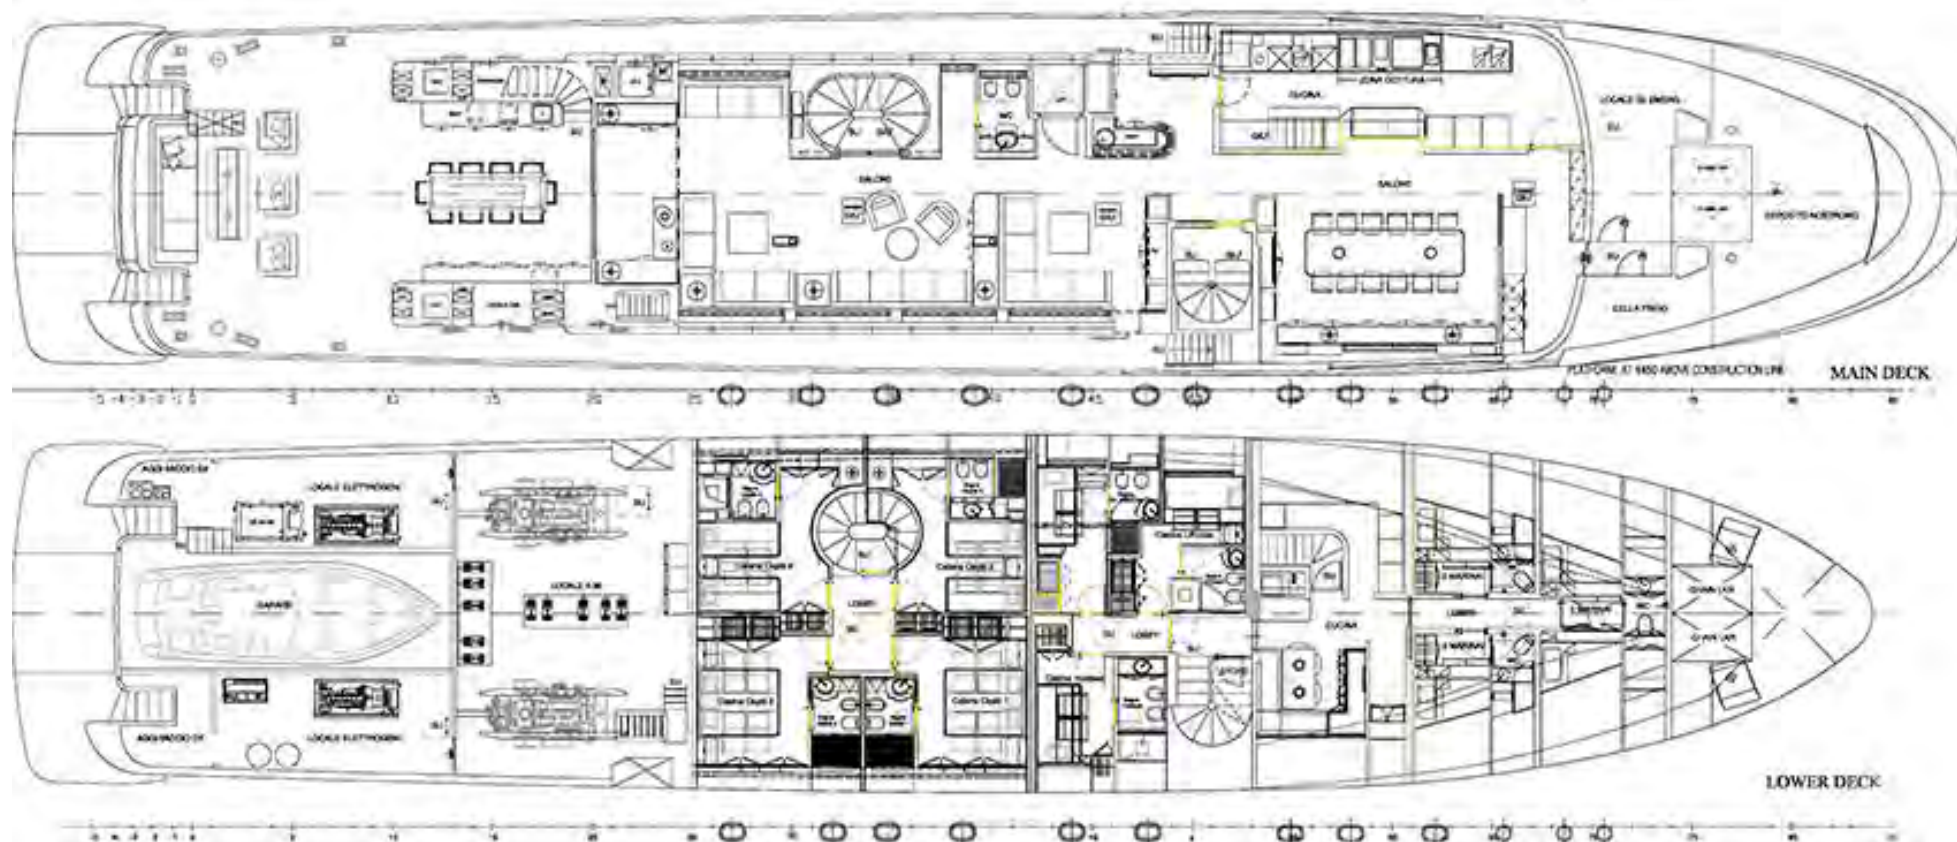

FOR CHARTER

BEATRIX 50.00M / 164'01"