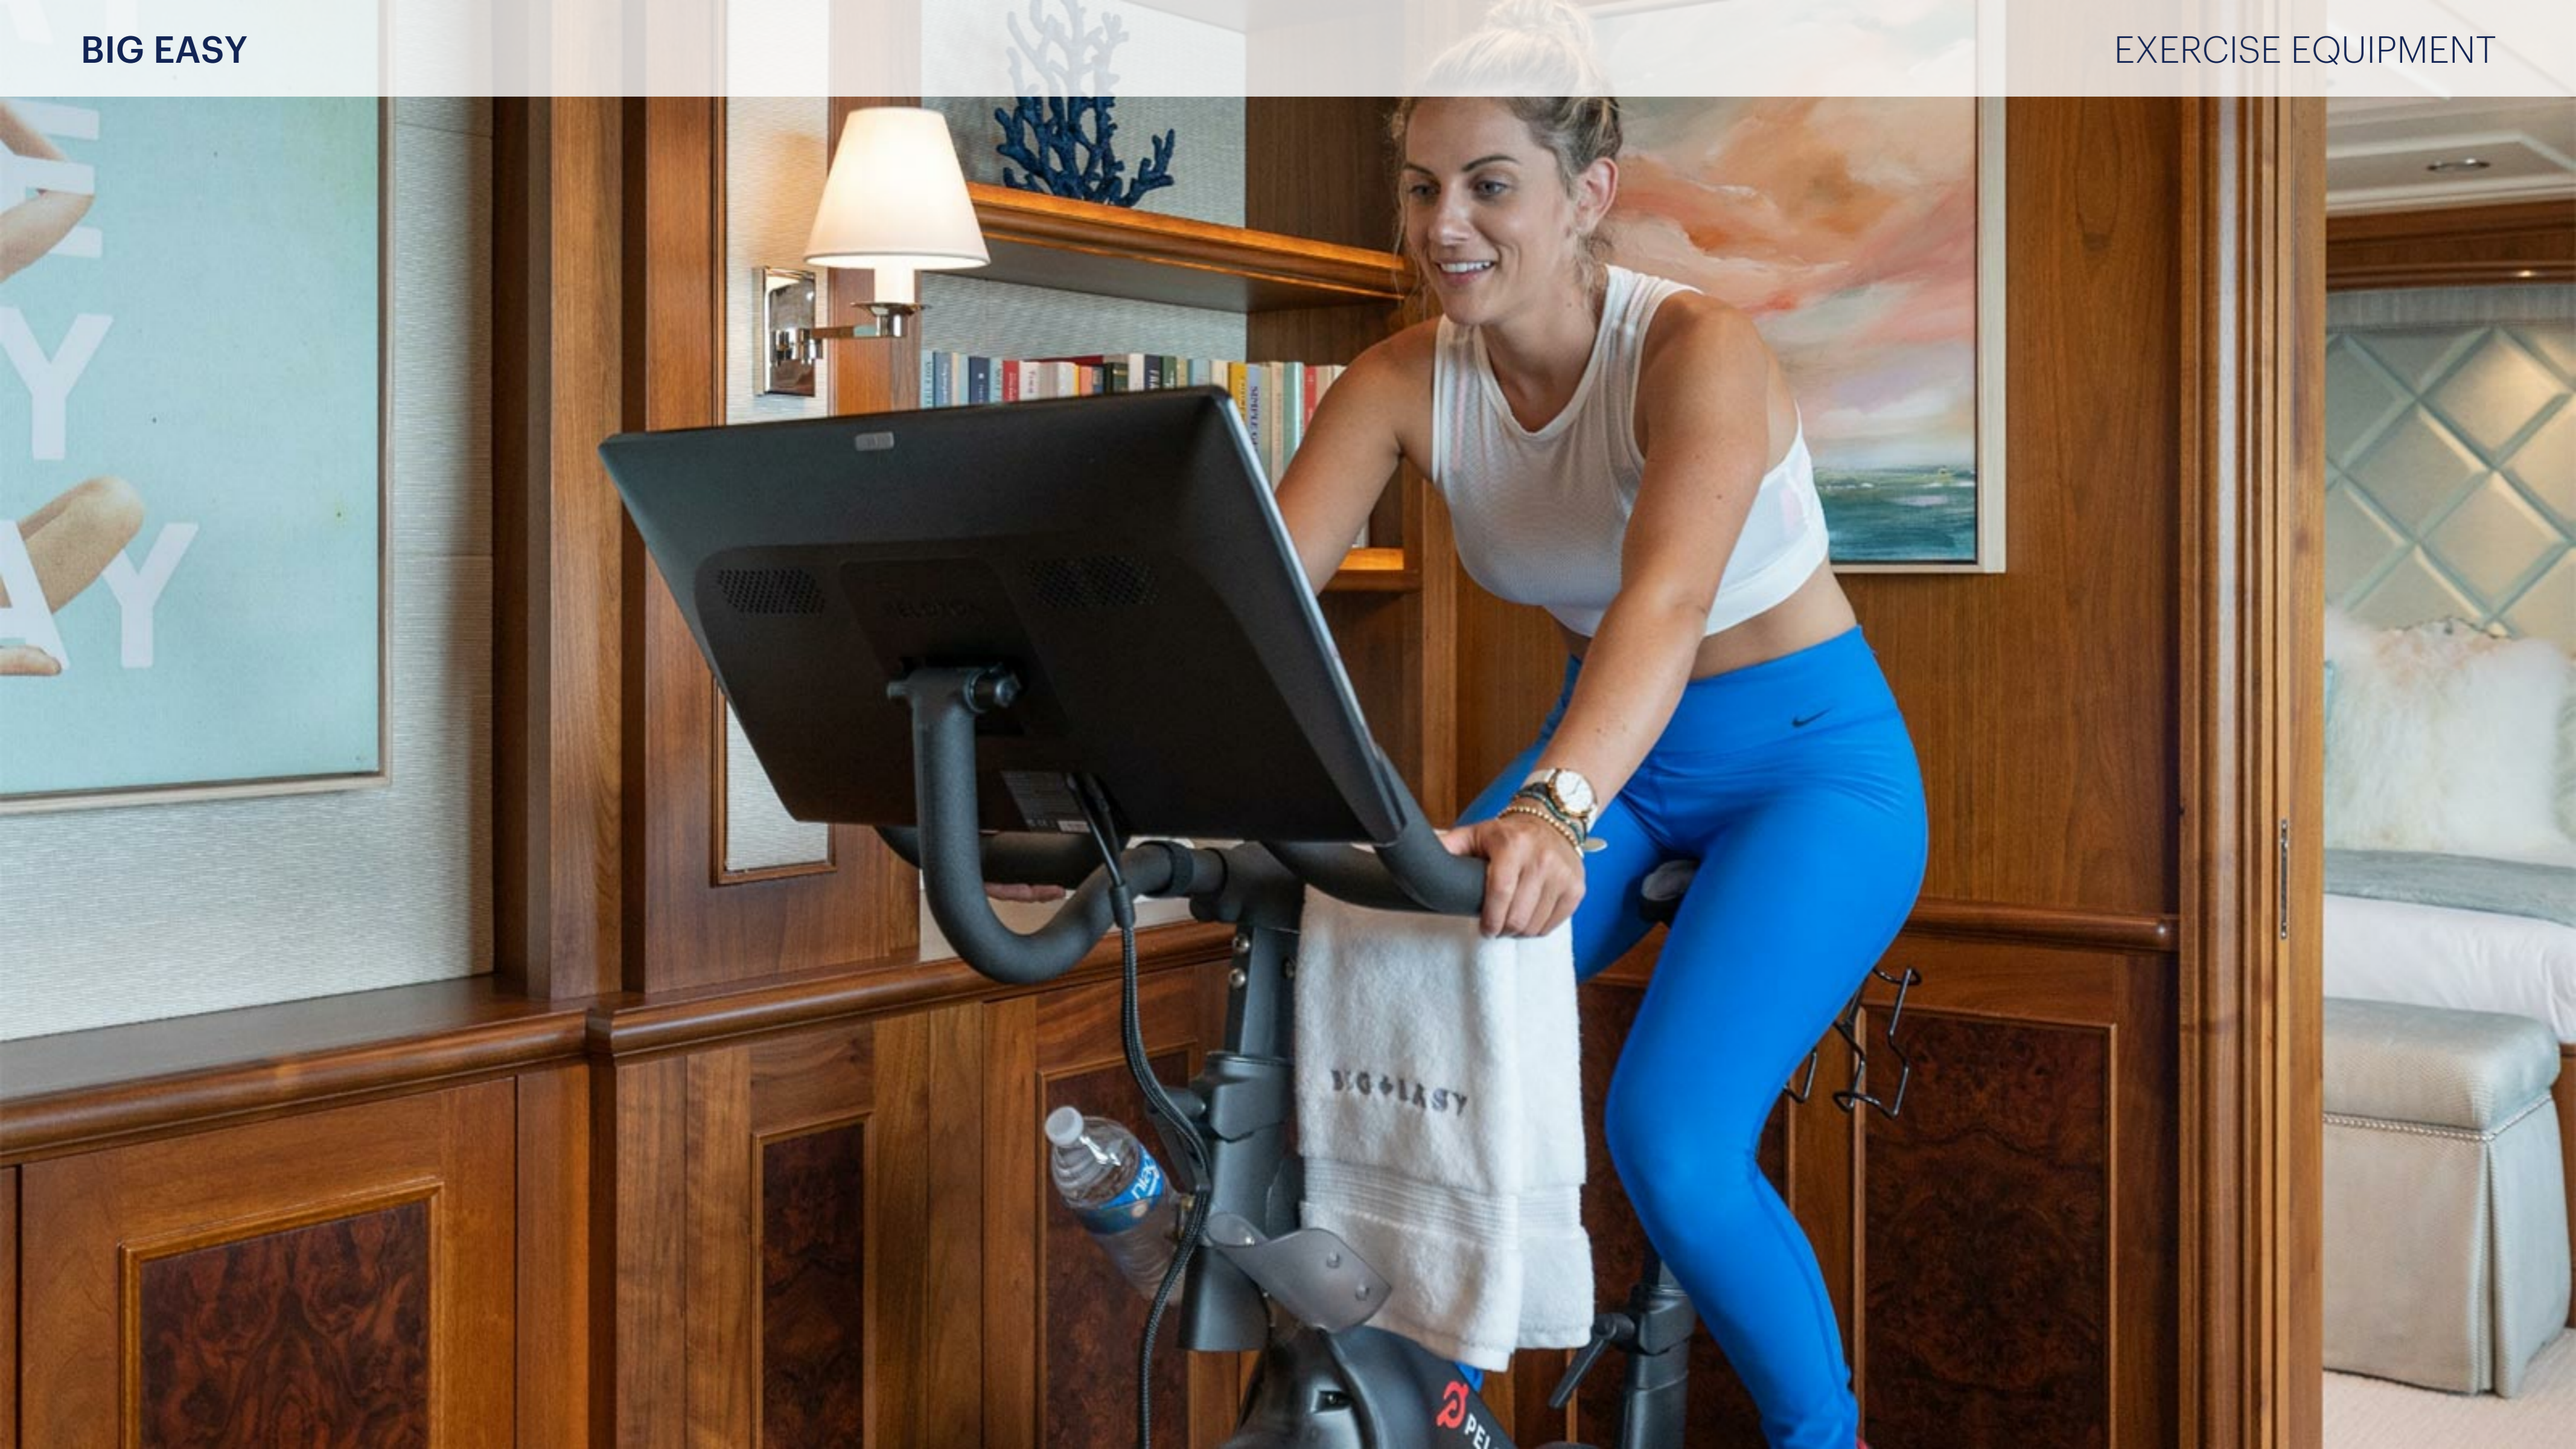

**BIG EASY**

BRIDGE DECK - EXERCISE EQUIPMENT AND SLIDE

BIG EASY

40FT INTREPID TENDER

BIG EASY

AERIAL