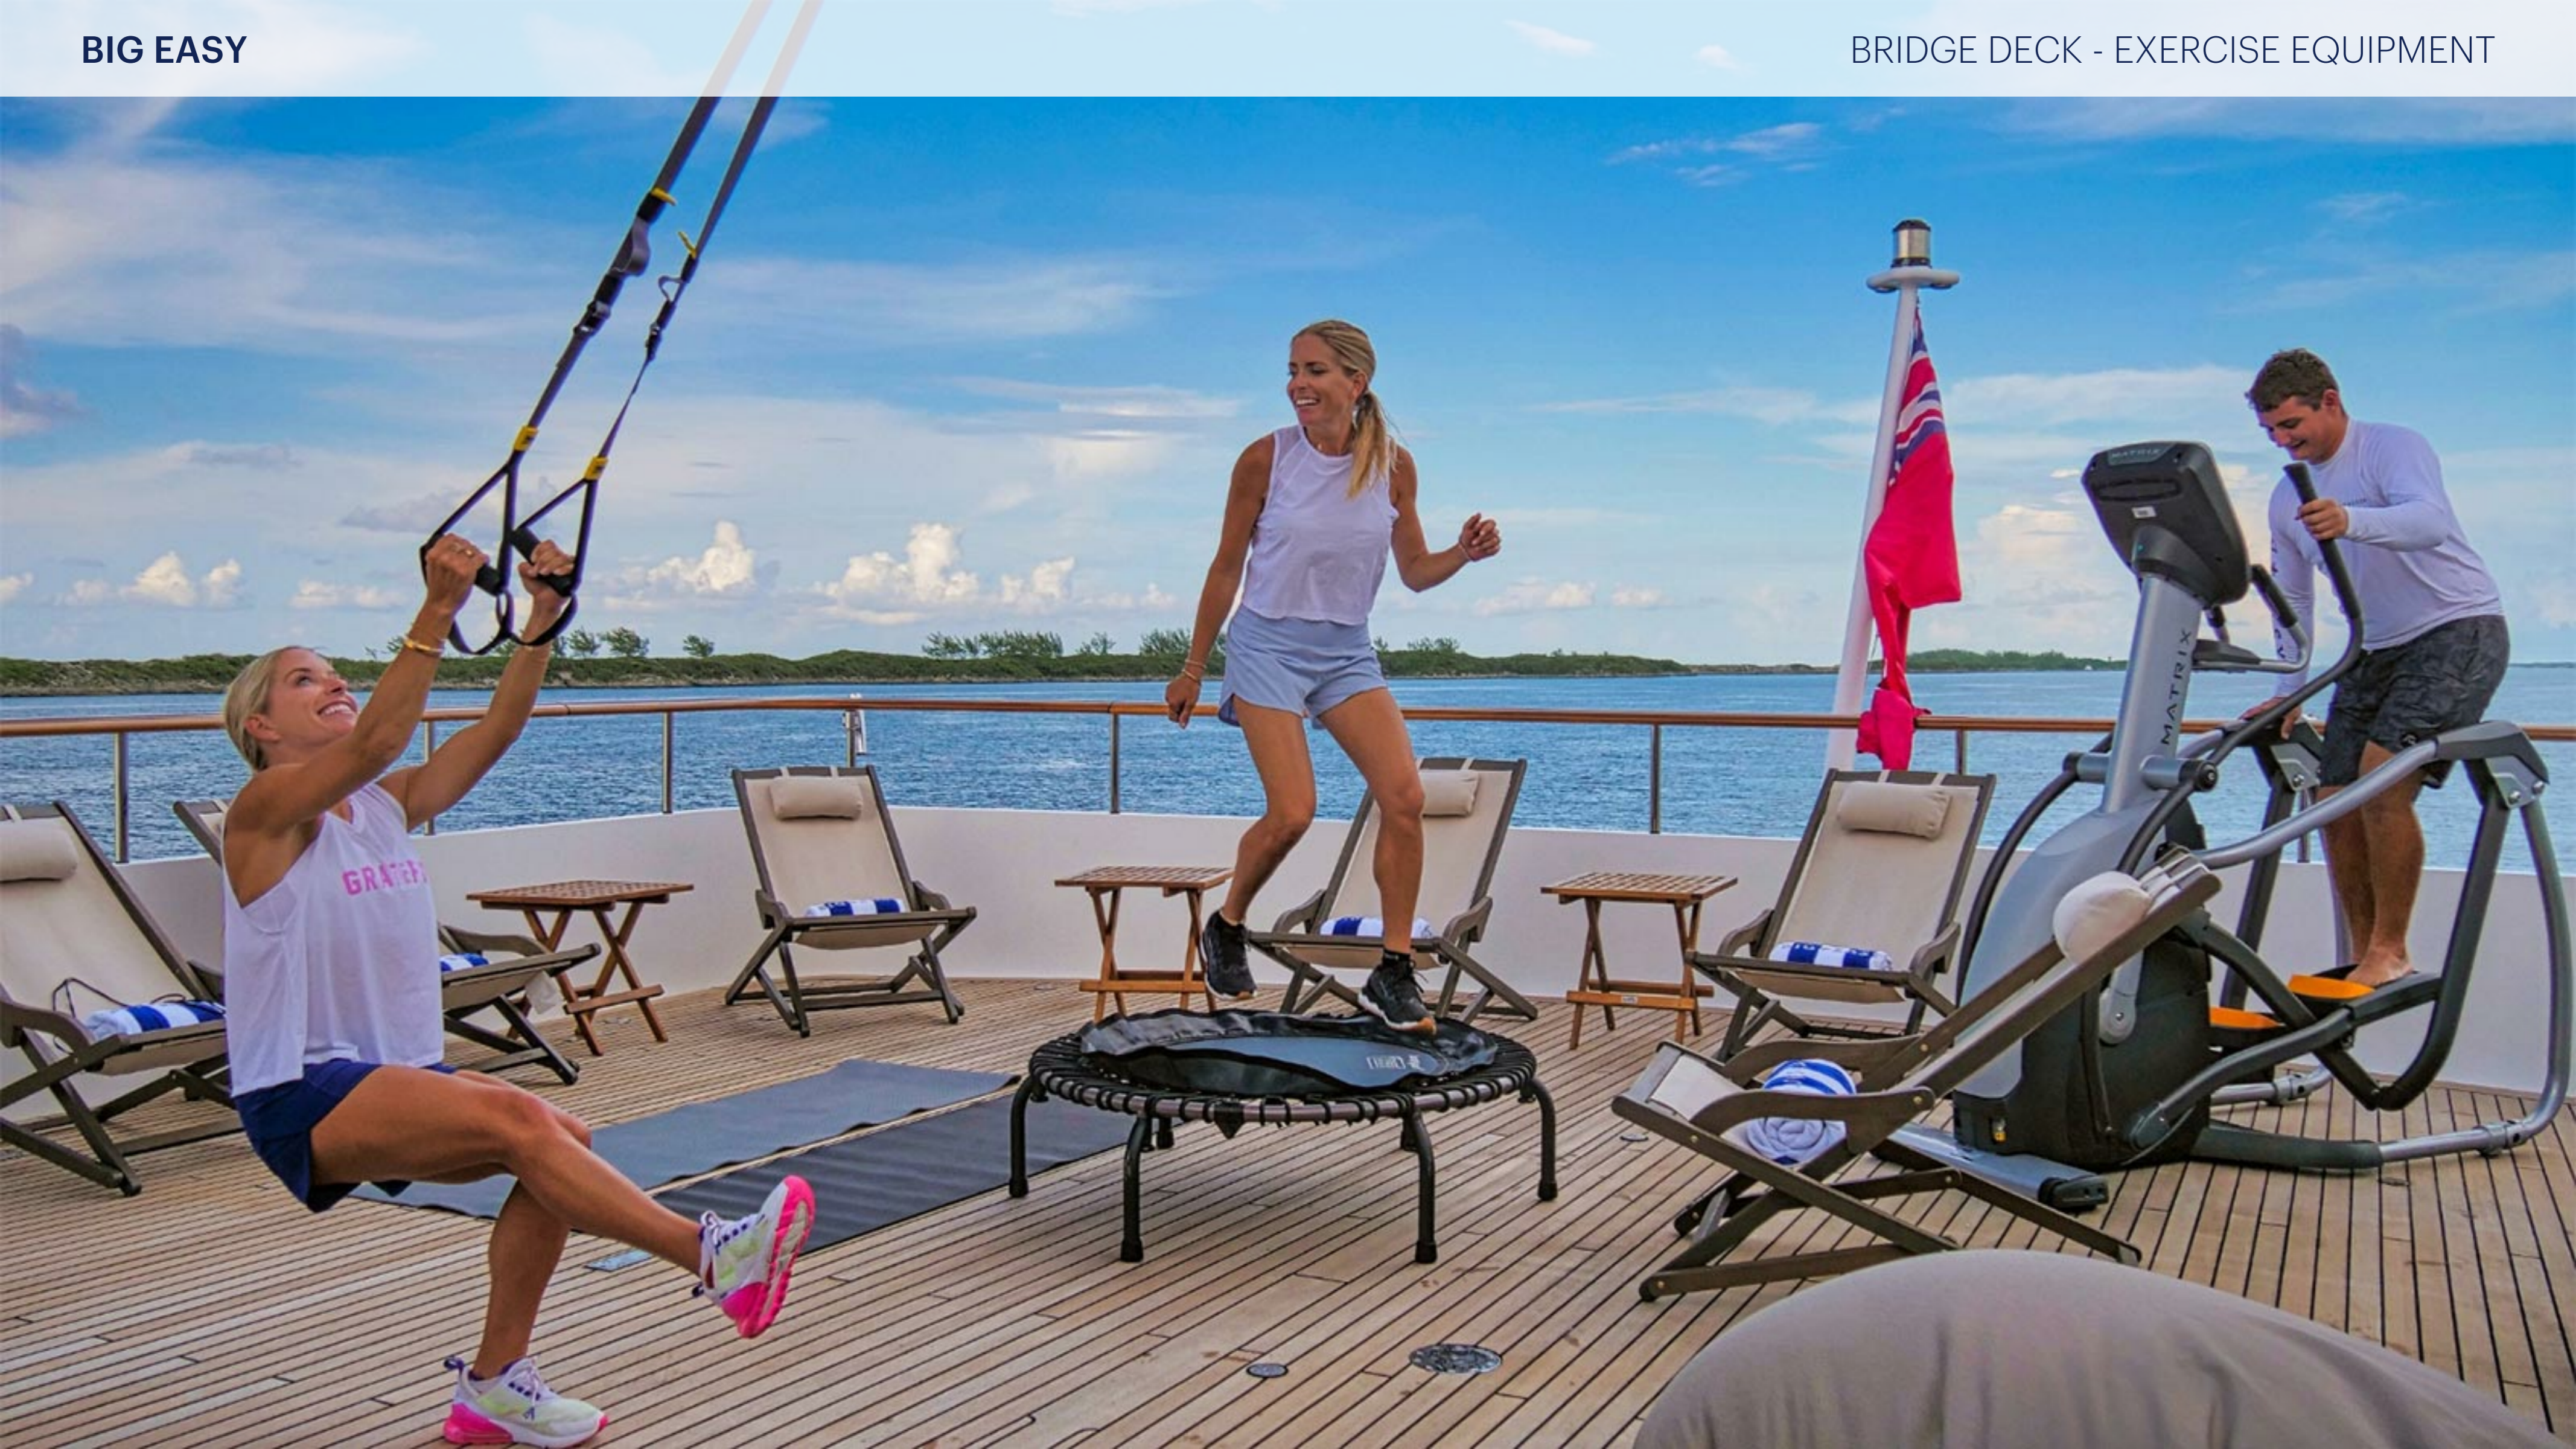

## KEY FEATURES

---

- › 6 STATEROOMS
- › VARIETY OF WATER TOYS INCLUDING WATERSLIDE AND FLOATING BEACH CLUB
- › AMAZING CHARTER CREW!
- › ON DECK MASTER WITH PRIVATE LOUNGE
- › PELOTON, ELLIPTICAL TRAINER AND OTHER WORK OUT EQUIPMENT ON THE SUN DECK
- › 40' INTREPID TOWED TENDER

## WATER TOYS

---

- › 40FT INTREPID TOWED TENDER
- › 18FT NAUTICA RIB TENDER
- › 2 X 2021 SEADOO GTI 170 WAVERUNNERS
- › 2 X F5S SEABOBS - WITH 2 FAST CHARGERS TO MAXIMIZE USABILITY EACH DAY!
- › INFLATABLE PADDLE BOARDS
- › WATERSLIDE
- › ROCK CLIMBING WALL
- › 23'X23' SWIMMING POOL WITH JELLYFISH NET
- › FLOATING PARTY CABANA
- › KING AQUA LOUNGER
- › BEACH PICNIC SETUP
- › SNORKELING GEAR
- › FISHING GEAR

**BIG EASY**

BRIDGE DECK - EXERCISE EQUIPMENT AND SLIDE

BIG EASY

40FT INTREPID TENDER

BIG EASY

AERIAL