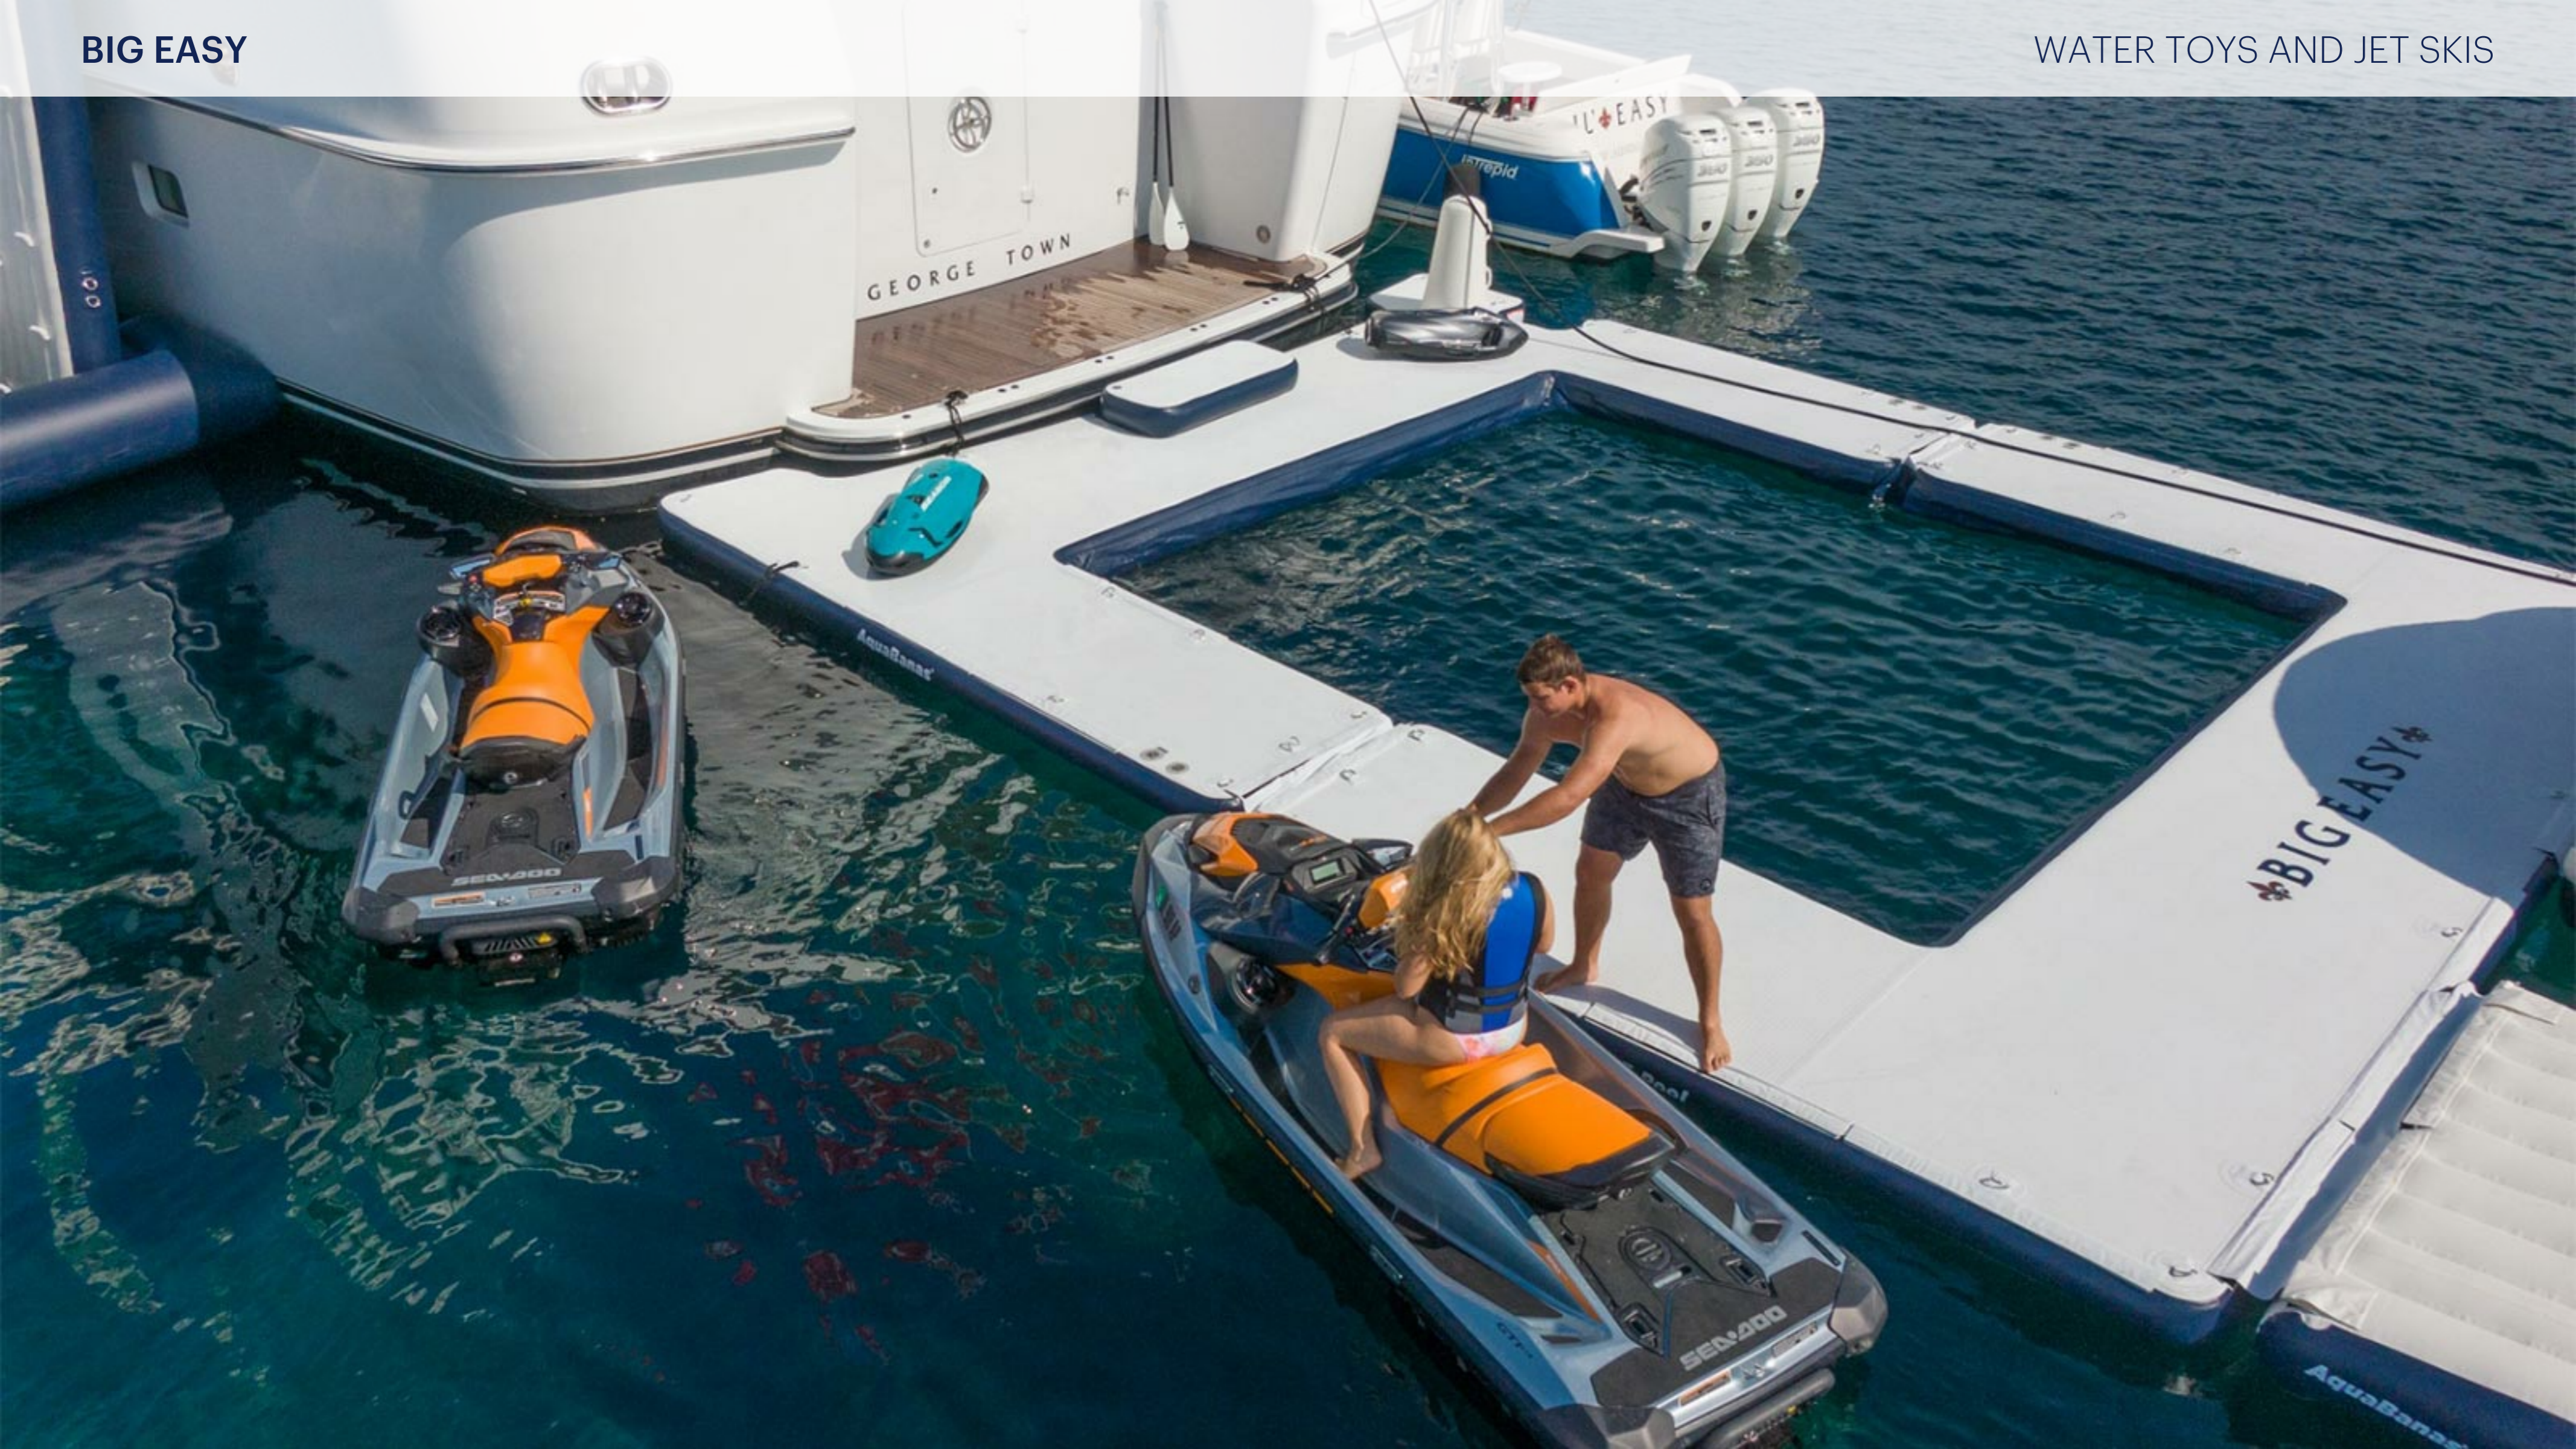

## KEY FEATURES

---

- › 6 STATEROOMS
- › VARIETY OF WATER TOYS INCLUDING WATERSLIDE AND FLOATING BEACH CLUB
- › AMAZING CHARTER CREW!
- › ON DECK MASTER WITH PRIVATE LOUNGE
- › PELOTON, ELLIPTICAL TRAINER AND OTHER WORK OUT EQUIPMENT ON THE SUN DECK
- › 40' INTREPID TOWED TENDER

## WATER TOYS

---

- › 40FT INTREPID TOWED TENDER
- › 18FT NAUTICA RIB TENDER
- › 2 X 2021 SEADOO GTI 170 WAVERUNNERS
- › 2 X F5S SEABOBS - WITH 2 FAST CHARGERS TO MAXIMIZE USABILITY EACH DAY!
- › INFLATABLE PADDLE BOARDS
- › WATERSLIDE
- › ROCK CLIMBING WALL
- › 23'X23' SWIMMING POOL WITH JELLYFISH NET
- › FLOATING PARTY CABANA
- › KING AQUA LOUNGER
- › BEACH PICNIC SETUP
- › SNORKELING GEAR
- › FISHING GEAR

**BIG EASY**

BRIDGE DECK - EXERCISE EQUIPMENT AND SLIDE

BIG EASY

40FT INTREPID TENDER

BIG EASY

AERIAL