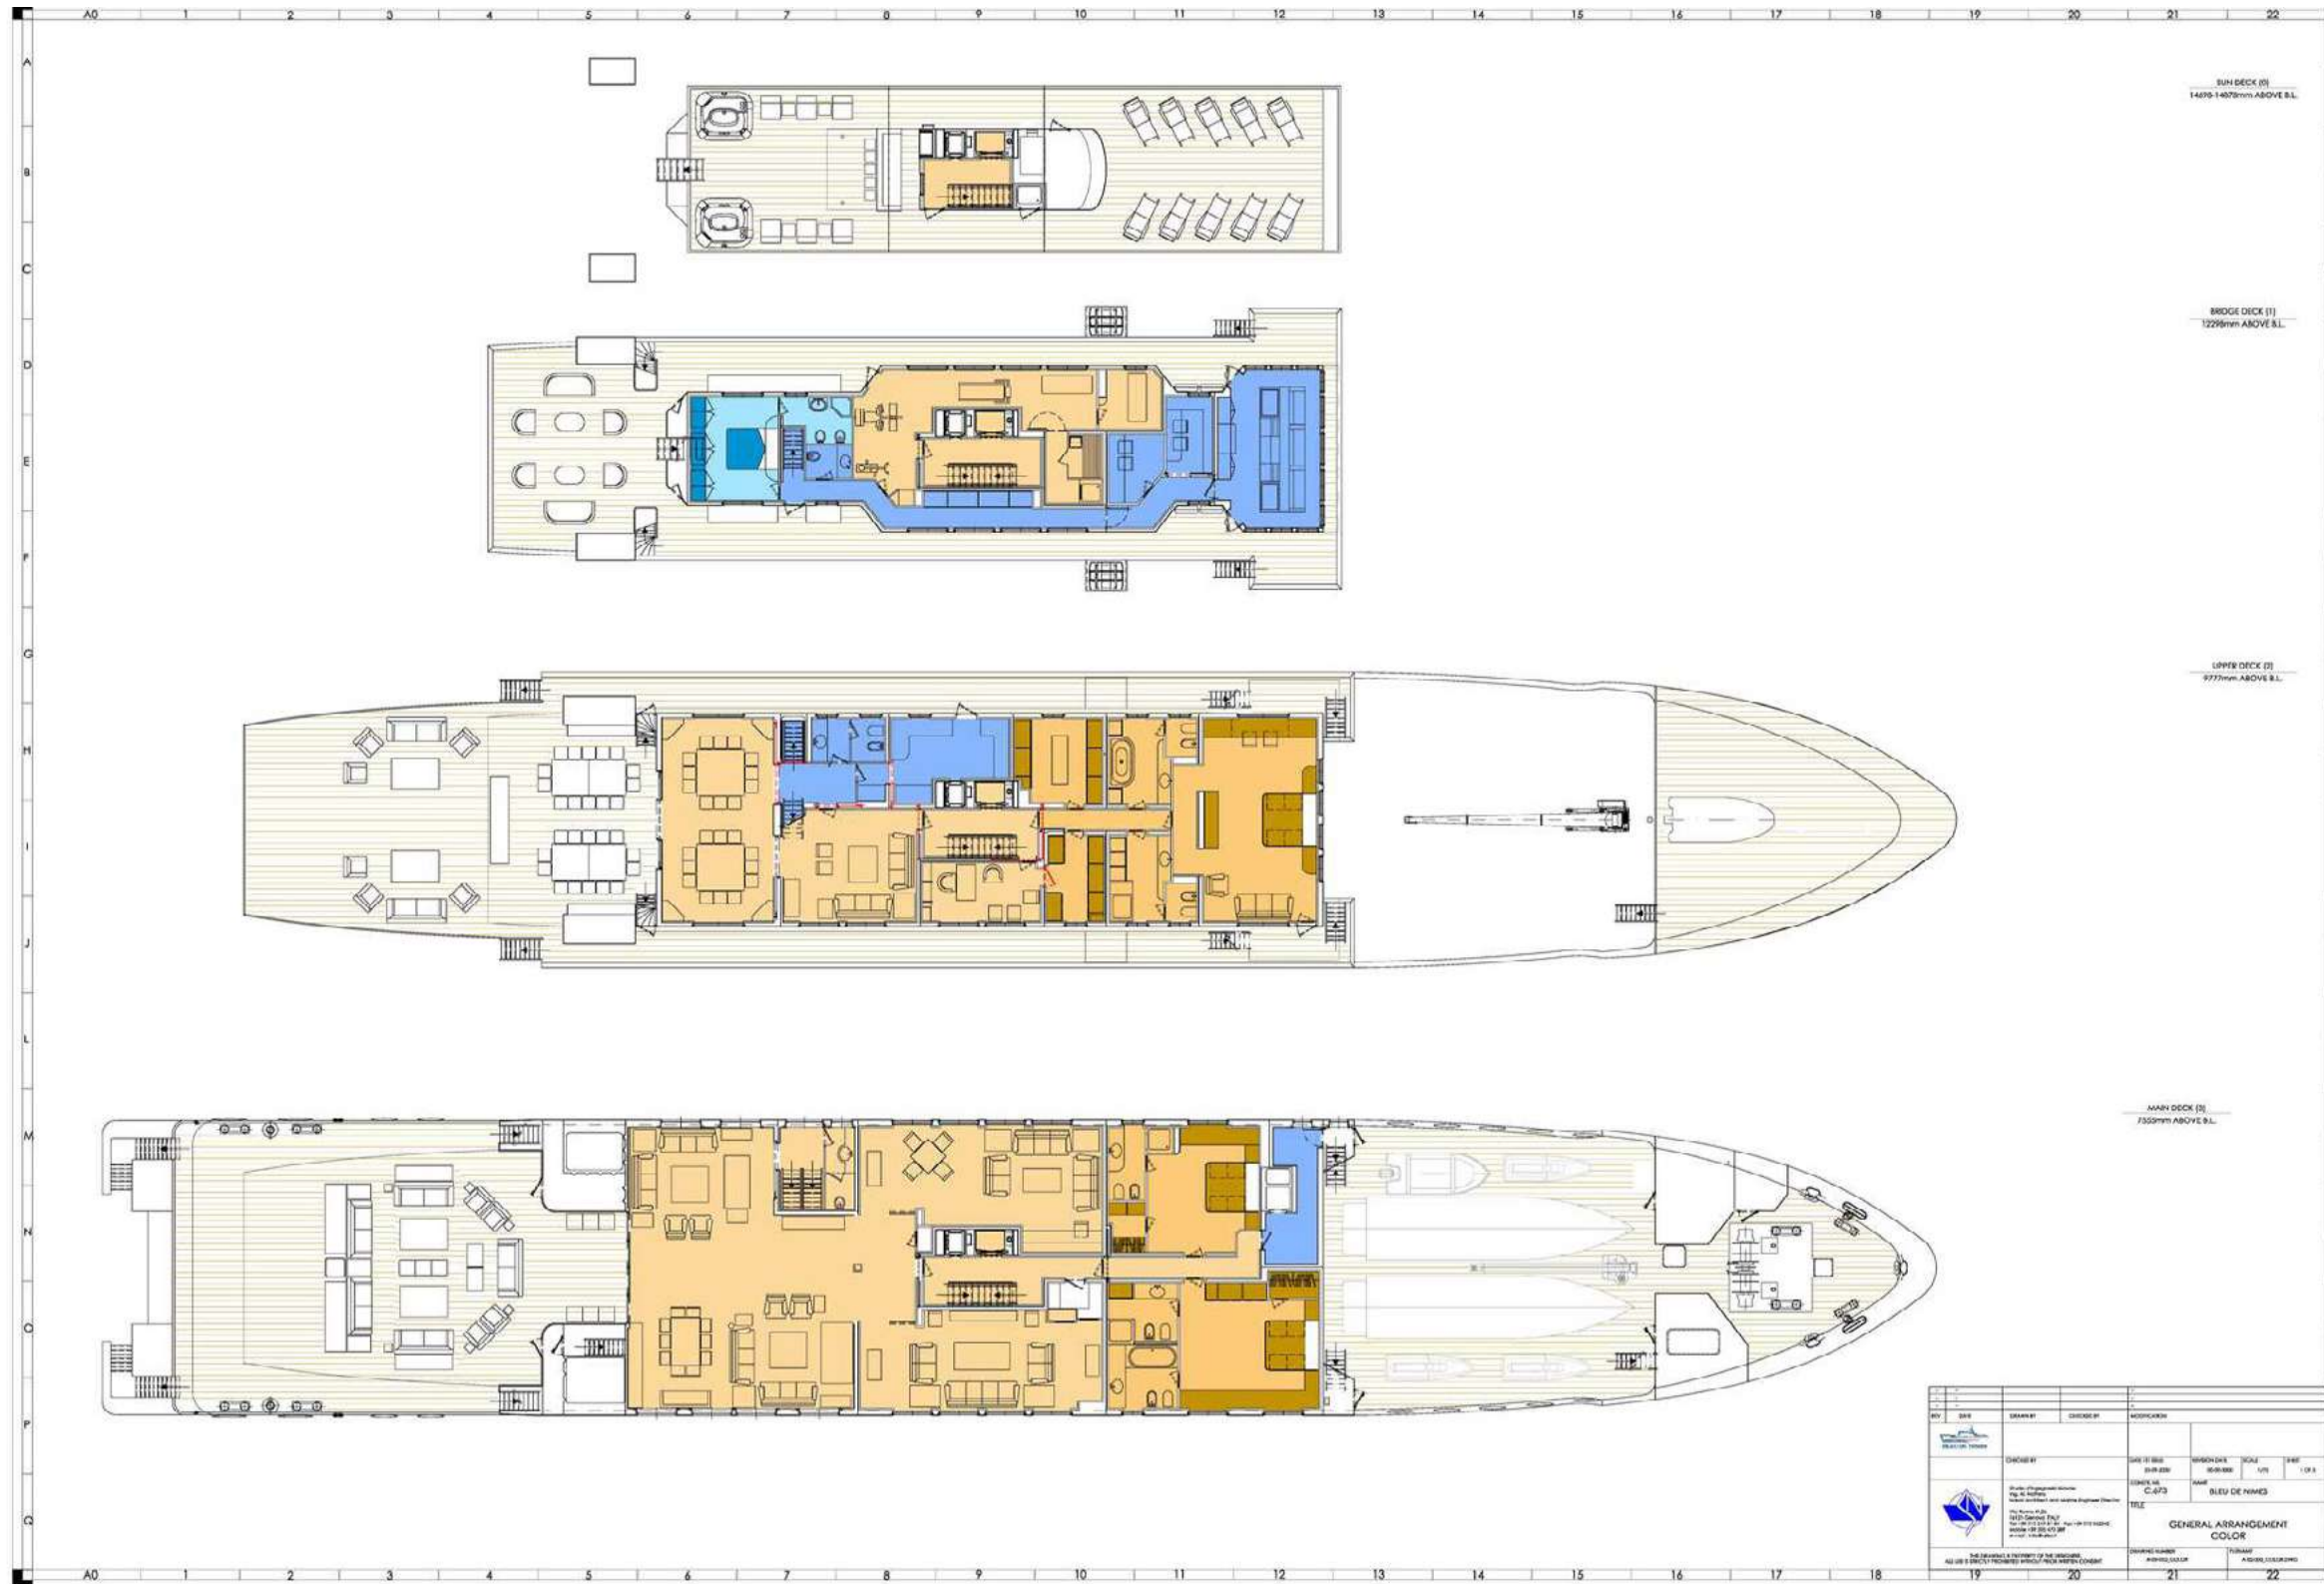

GENERAL ARRANGEMENT

SUNDECK

BRIDGE DECK

UPPER DECK

MAIN DECK