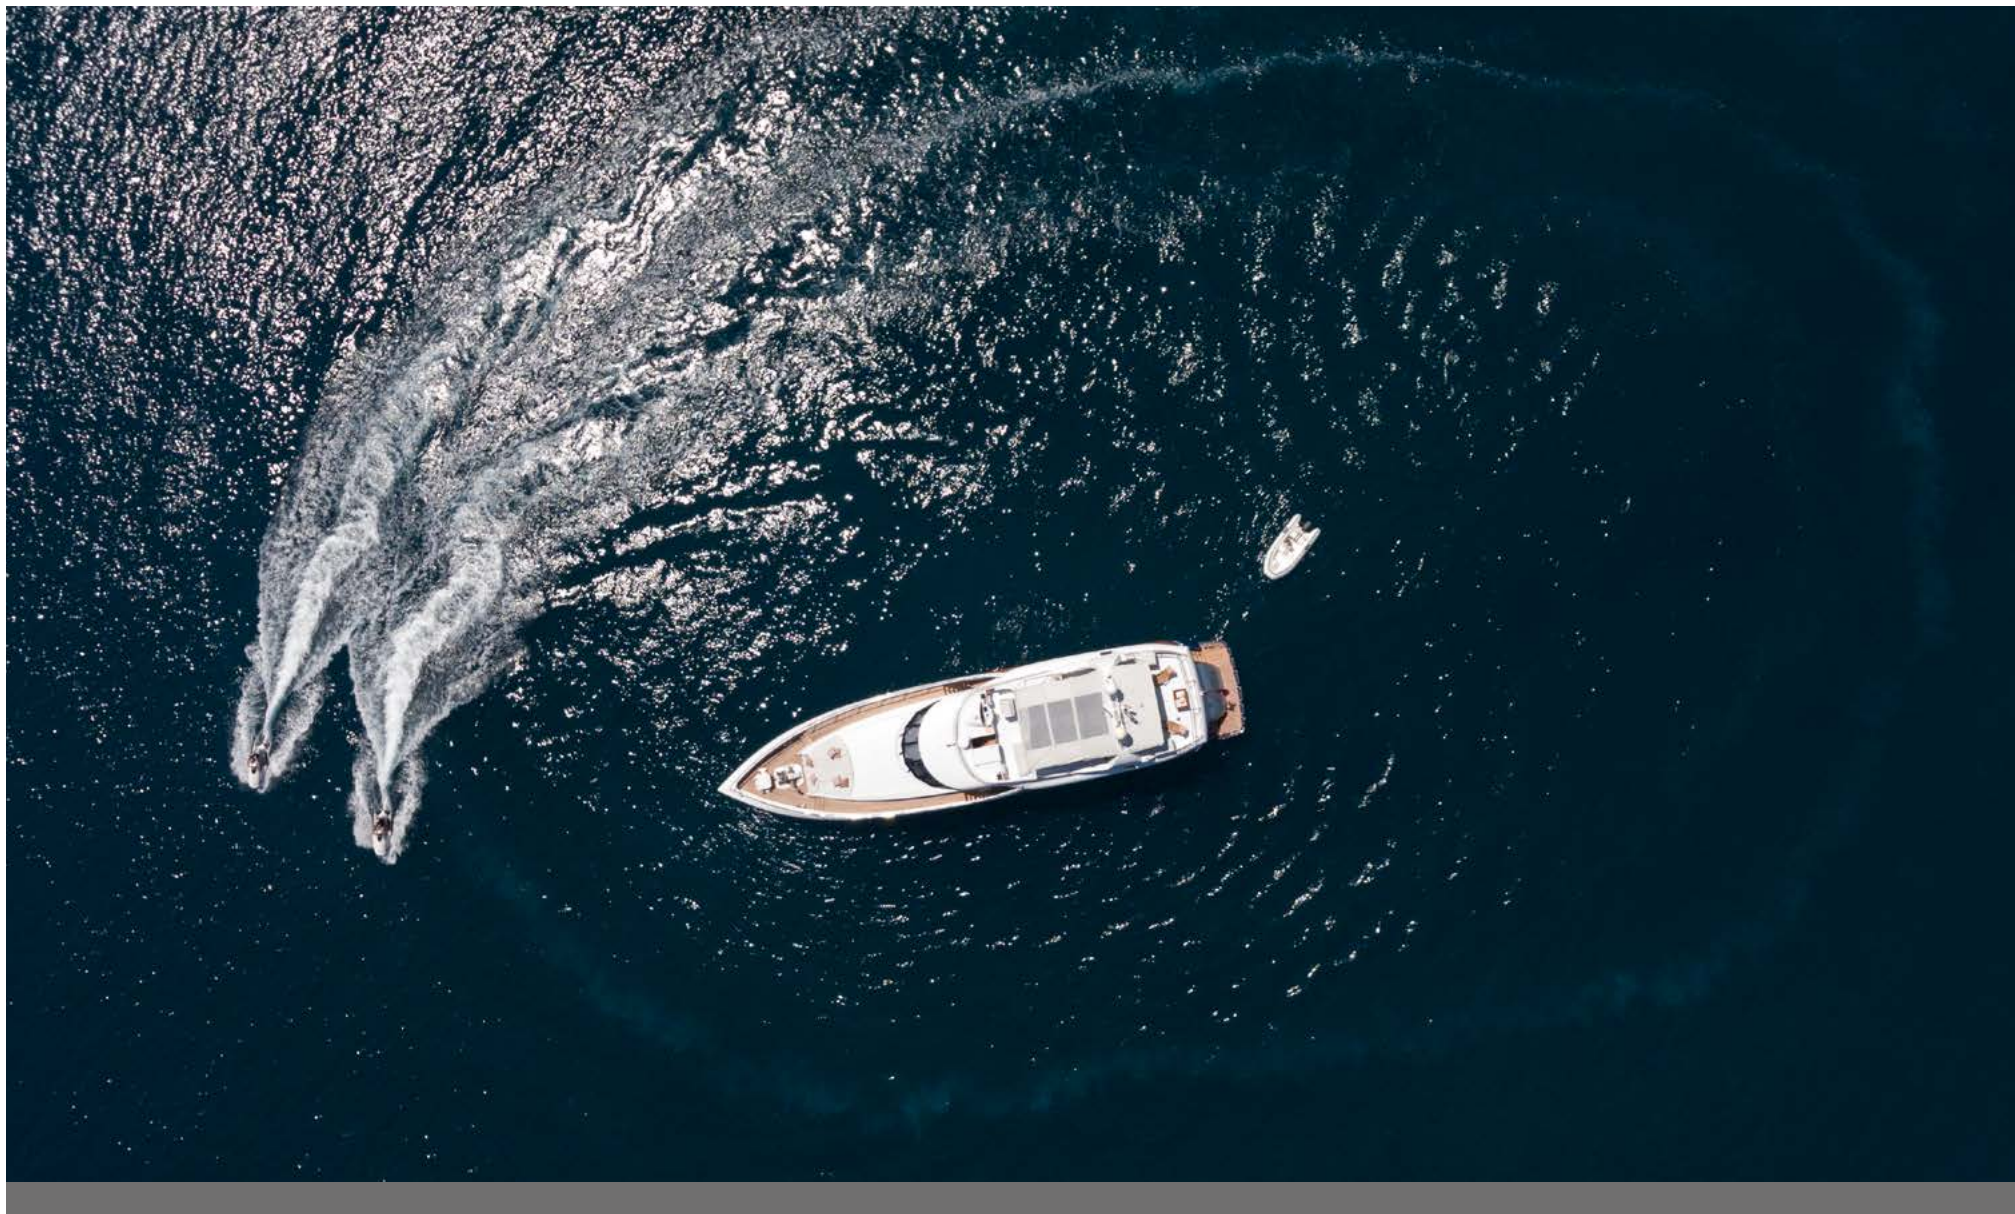

SUN DECK LOOKING AFT

FOR CHARTER

CLARITY 31.60M / 103'08"