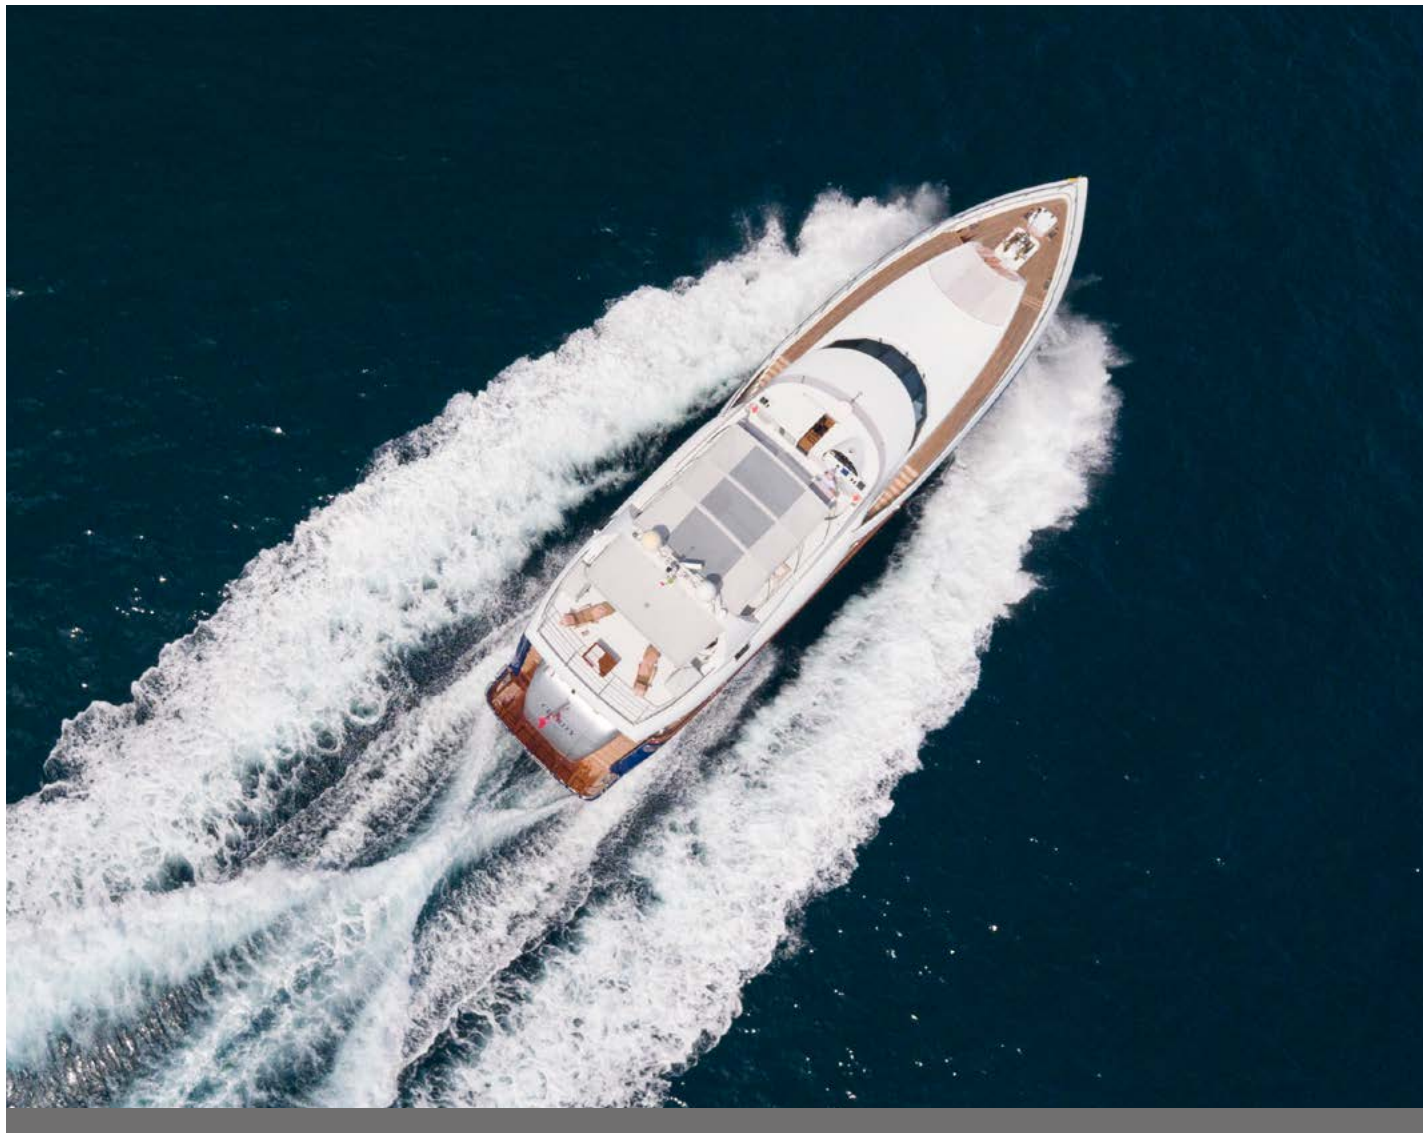

FOR CHARTER

CLARITY

31.06M / 103'08"

SPECIFICATION

BUILDER	LEIGHT NOTIKA
BUILT / REFIT	2003 / 2014
BEAM	7.40M / 24'3"
STATEROOM / GUESTS	4 / 8
CREW	6
HULL MATERIAL	COMPOSITE
CRUISING SPEED	17 KNOTS

Yacht offered is subject to availability. The particulars are believed to be correct but are not guaranteed and may not be used for contractual purposes.