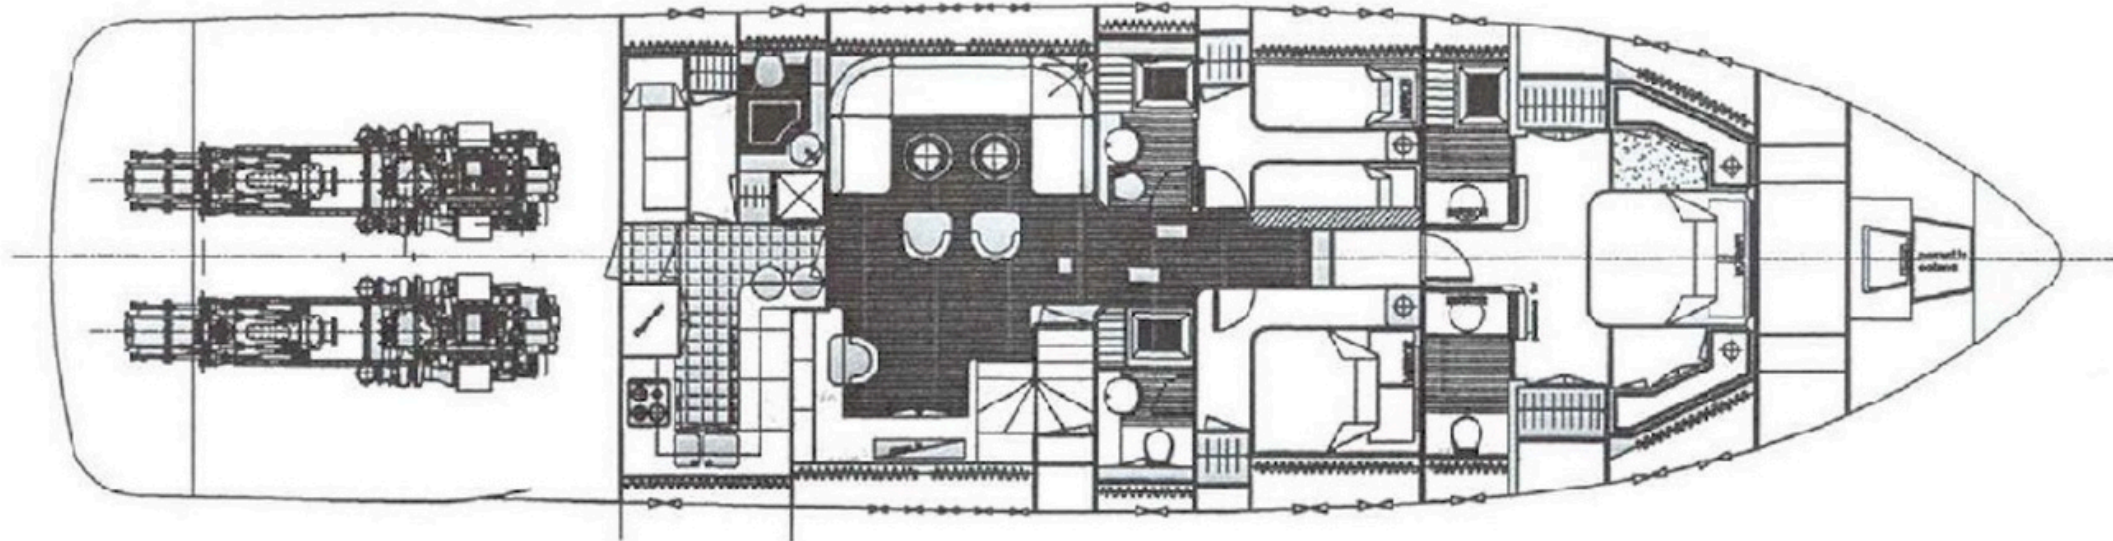

UPPER DECK LIVING AREA

The Cristal 1's upper deck living area provides a bright, open space to unwind or entertain. Plush seating, contemporary decoration and expansive views blend seamlessly for a social atmosphere that's both sophisticated and relaxed.

INSIDE / CABINS

Inside the Cristal 1, dark wood finishes and plush furnishings create an atmosphere of understated luxury. The master suite offers a cozy retreat with warm lighting and ample lounging space, perfect for unwinding in comfort after a day at sea.

LAYOUT

CRISTAL 1

LEOPARD 24

3
BEDROOM

2 CREW

30 KN

ANTIBES

12 PAX