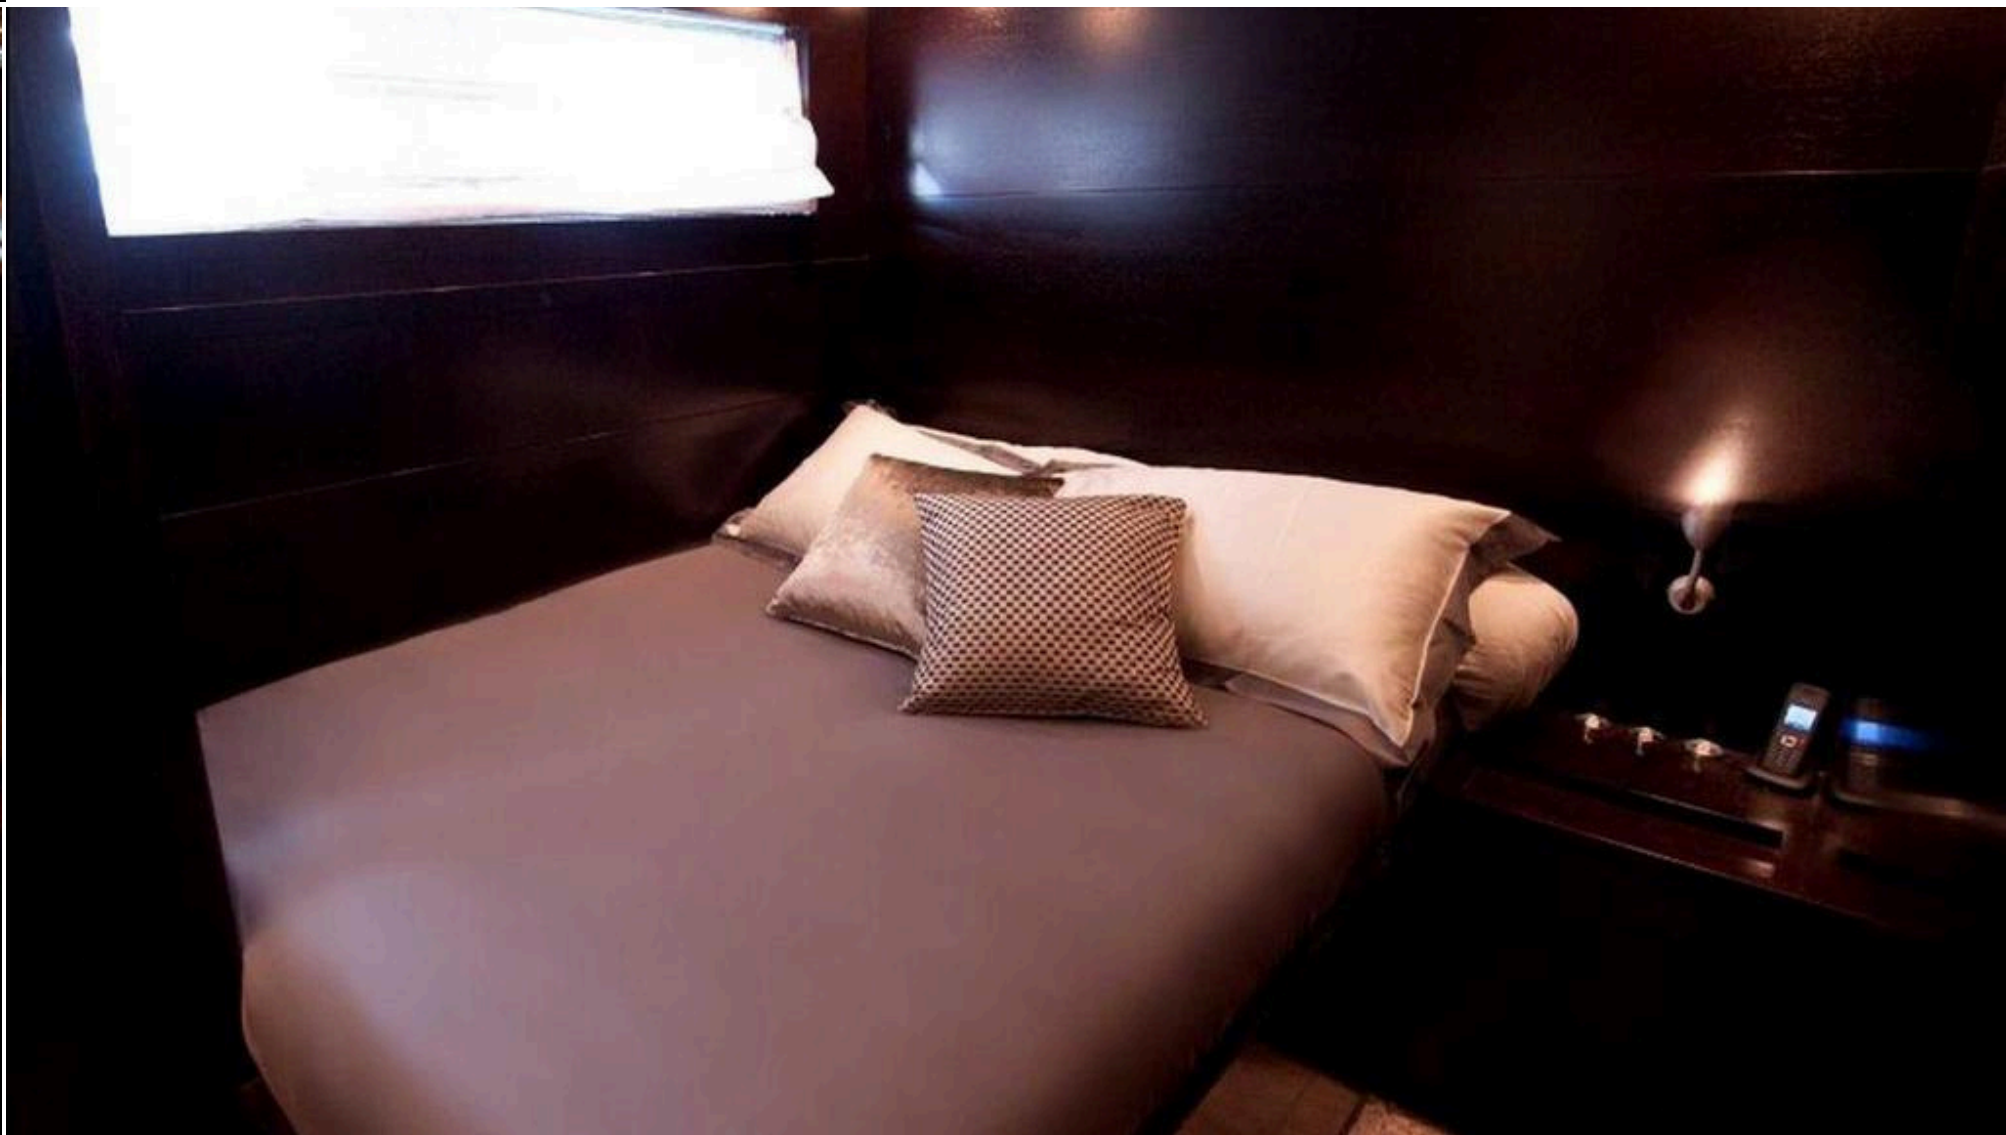

CRISTAL 1

LEOPARD 24

CRISTAL 1

LEOPARD 24

The Cristal 1 is a sleek, dynamic dayboat that effortlessly marries performance with refined comfort. Its elegant lines and inviting deck spaces set the stage for both tranquil cruising and vibrant charter moments, promising an unforgettable escape on the water.

UPPER DECK LIVING AREA

The Cristal 1's upper deck living area provides a bright, open space to unwind or entertain. Plush seating, contemporary decoration and expansive views blend seamlessly for a social atmosphere that's both sophisticated and relaxed.

INSIDE / CABINS

Inside the Cristal 1, dark wood finishes and plush furnishings create an atmosphere of understated luxury. The master suite offers a cozy retreat with warm lighting and ample lounging space, perfect for unwinding in comfort after a day at sea.