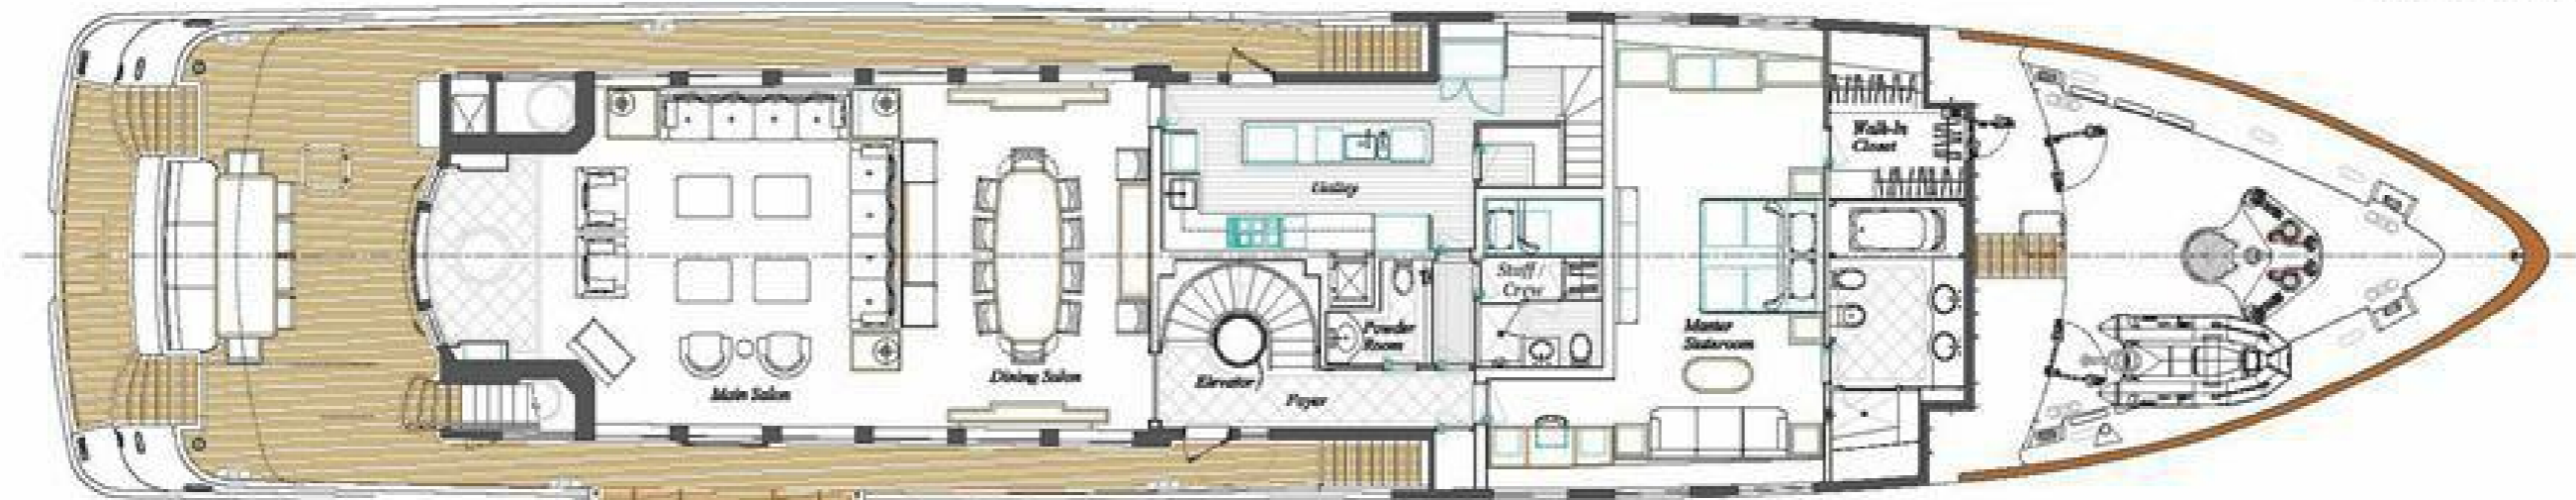

# GENERAL ARRANGEMENT

144' (43.8m) TRI-DECK MOTOR YACHT  
LOA: 143'-9" DWL: 127'-1" BEAM: 28'-0" DRAFT: 7'-0"