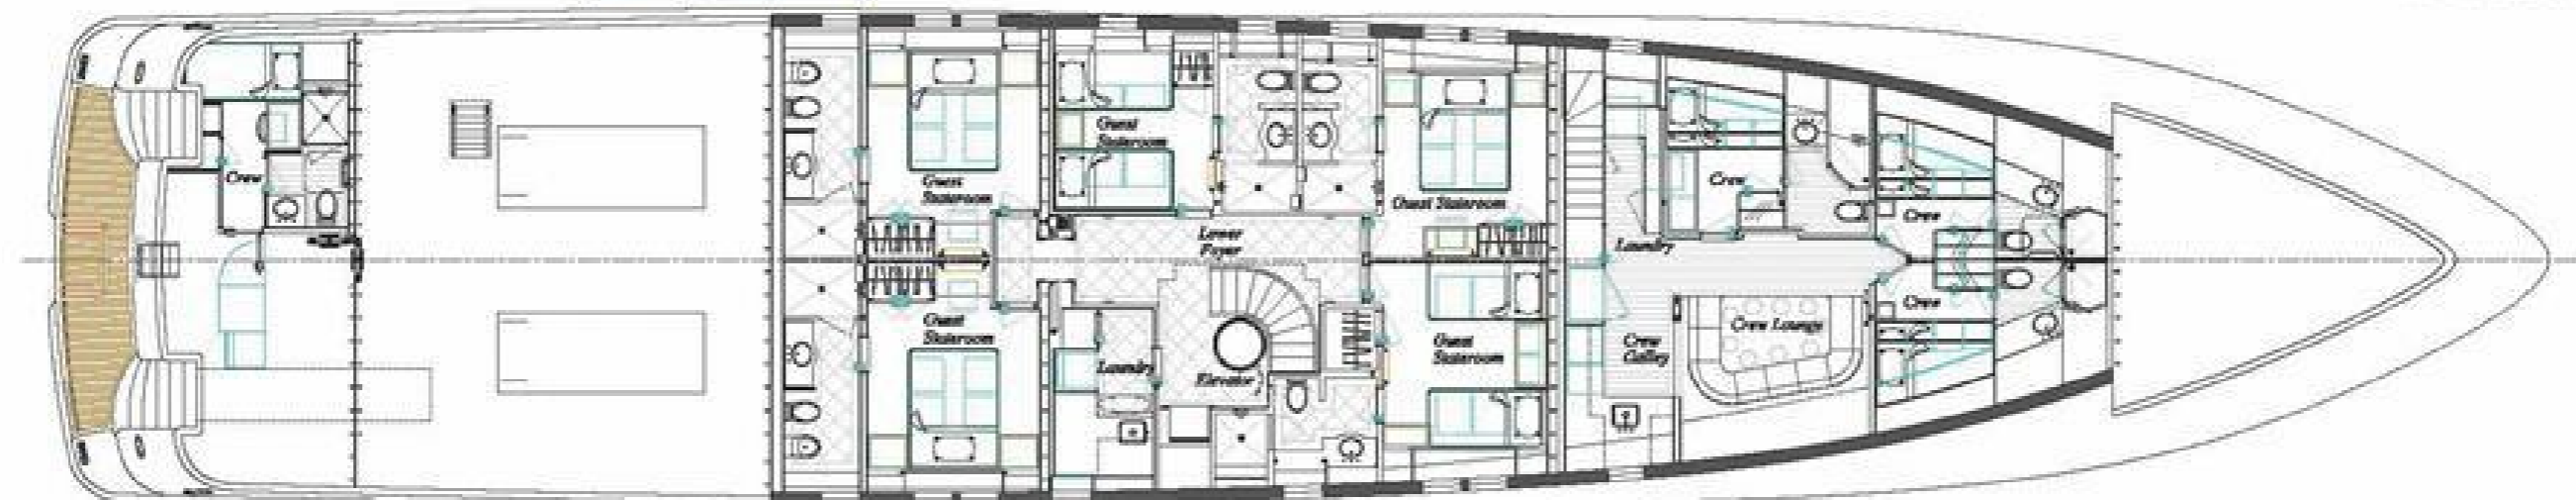

# GENERAL ARRANGEMENT

144' (43.8m) TRI-DECK MOTOR YACHT  
LOA: 143'-9" DWL: 127'-1" BEAM: 28'-0" DRAFT: 7'-0"