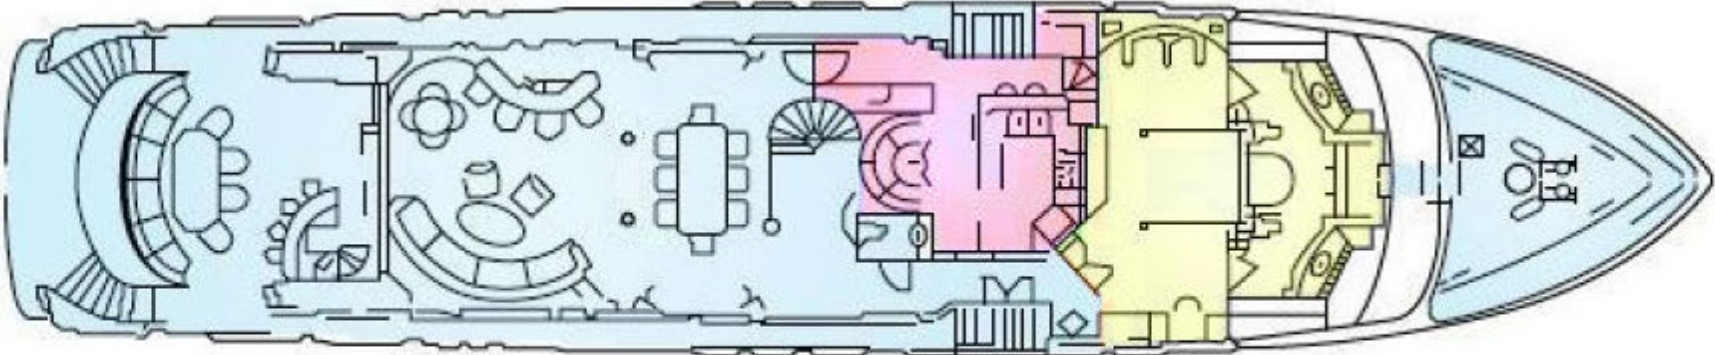

YACHT FOR CHARTER | CUPCAKE | 132' (40.30m) | RHIB TENDER

YACHT FOR CHARTER | CUPCAKE | 132' (40.30m) |

YACHT FOR CHARTER | CUPCAKE | 132' (40.30m) |

- Guest Areas
- Guest Staterooms
- Crew Areas

## KEY FEATURES

---

Stabilizers at Anchor and Underway  
Fun, Young, and Energetic Charter Crew  
Jacuzzi and lounging on Sundeck  
Brand-New Tow tender  
Stunning new 2022 Interior Refit  
Custom Blackjack Table  
Tons of Toys