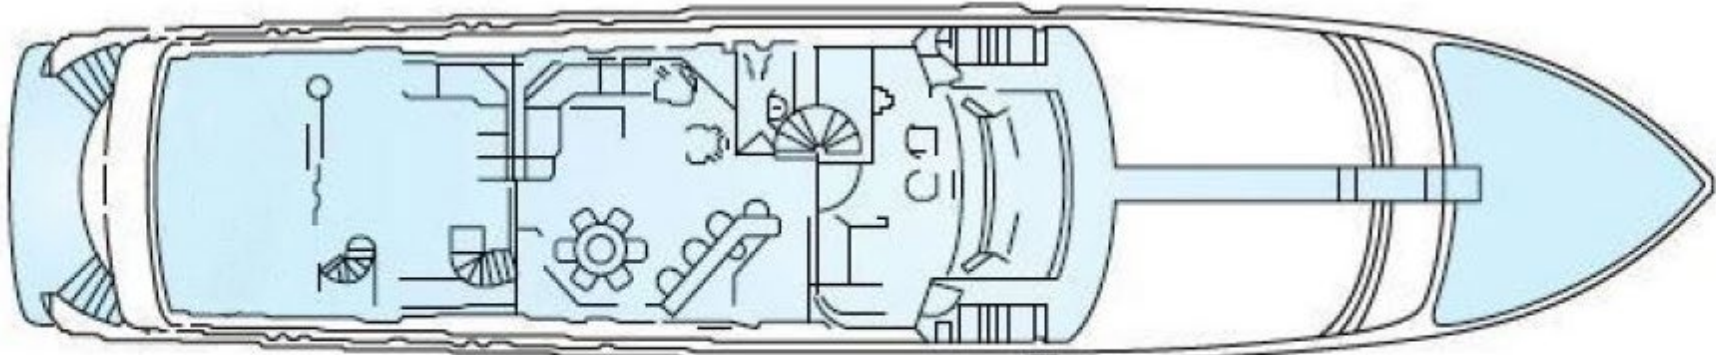

YACHT FOR CHARTER | CUPCAKE | 132' (40.30m) | RHIB TENDER

YACHT FOR CHARTER | CUPCAKE | 132' (40.30m) |

YACHT FOR CHARTER | CUPCAKE | 132' (40.30m) |

- Guest Areas
- Guest Staterooms
- Crew Areas

## KEY FEATURES

---

Stabilizers at Anchor and Underway  
Fun, Young, and Energetic Charter Crew  
Jacuzzi and lounging on Sundeck  
Brand-New Tow tender  
Stunning new 2022 Interior Refit  
Custom Blackjack Table  
Tons of Toys