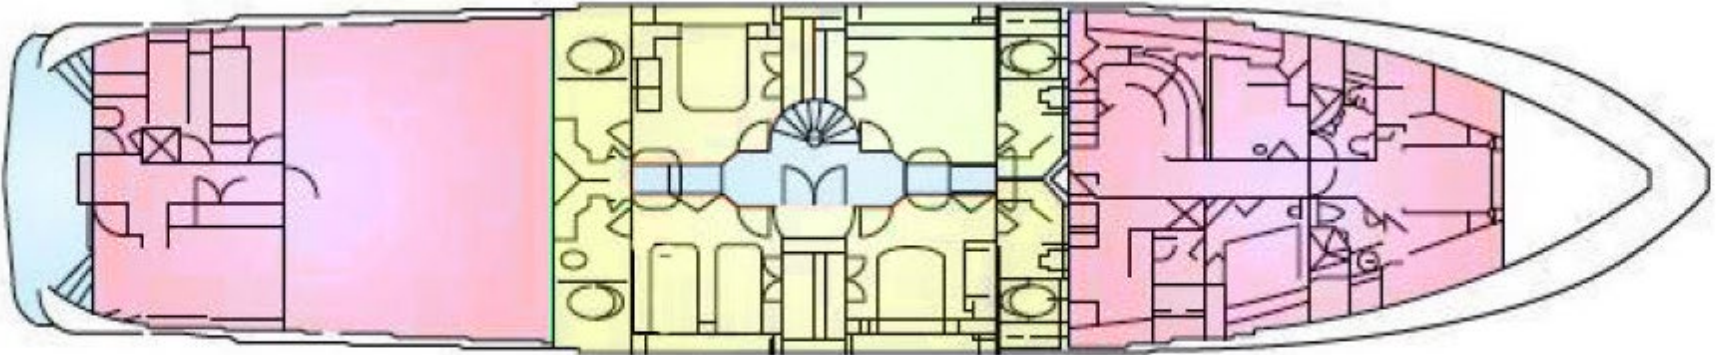

YACHT FOR CHARTER | CUPCAKE | 132' (40.30m) | RHIB TENDER

YACHT FOR CHARTER | CUPCAKE | 132' (40.30m) |

YACHT FOR CHARTER | CUPCAKE | 132' (40.30m) |

- Guest Areas
- Guest Staterooms
- Crew Areas

## ACCOMMODATIONS

---

12 Guests in 5 Staterooms  
Cabin Configuration: 4 Double, 1 Triple  
Bed Configuration: 2 King, 2 Queen, 2 Single, 1  
Pullman