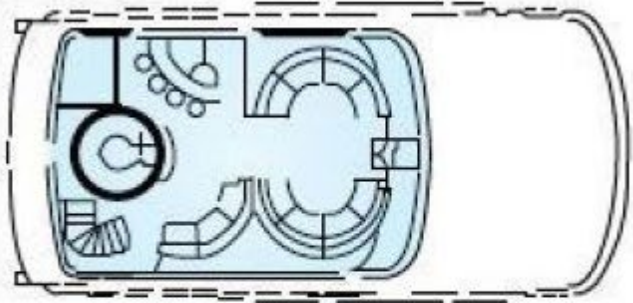

YACHT FOR CHARTER | CUPCAKE | 132' (40.30m) | RHIB TENDER

YACHT FOR CHARTER | CUPCAKE | 132' (40.30m) |

YACHT FOR CHARTER | CUPCAKE | 132' (40.30m) |

- Guest Areas
- Guest Staterooms
- Crew Areas