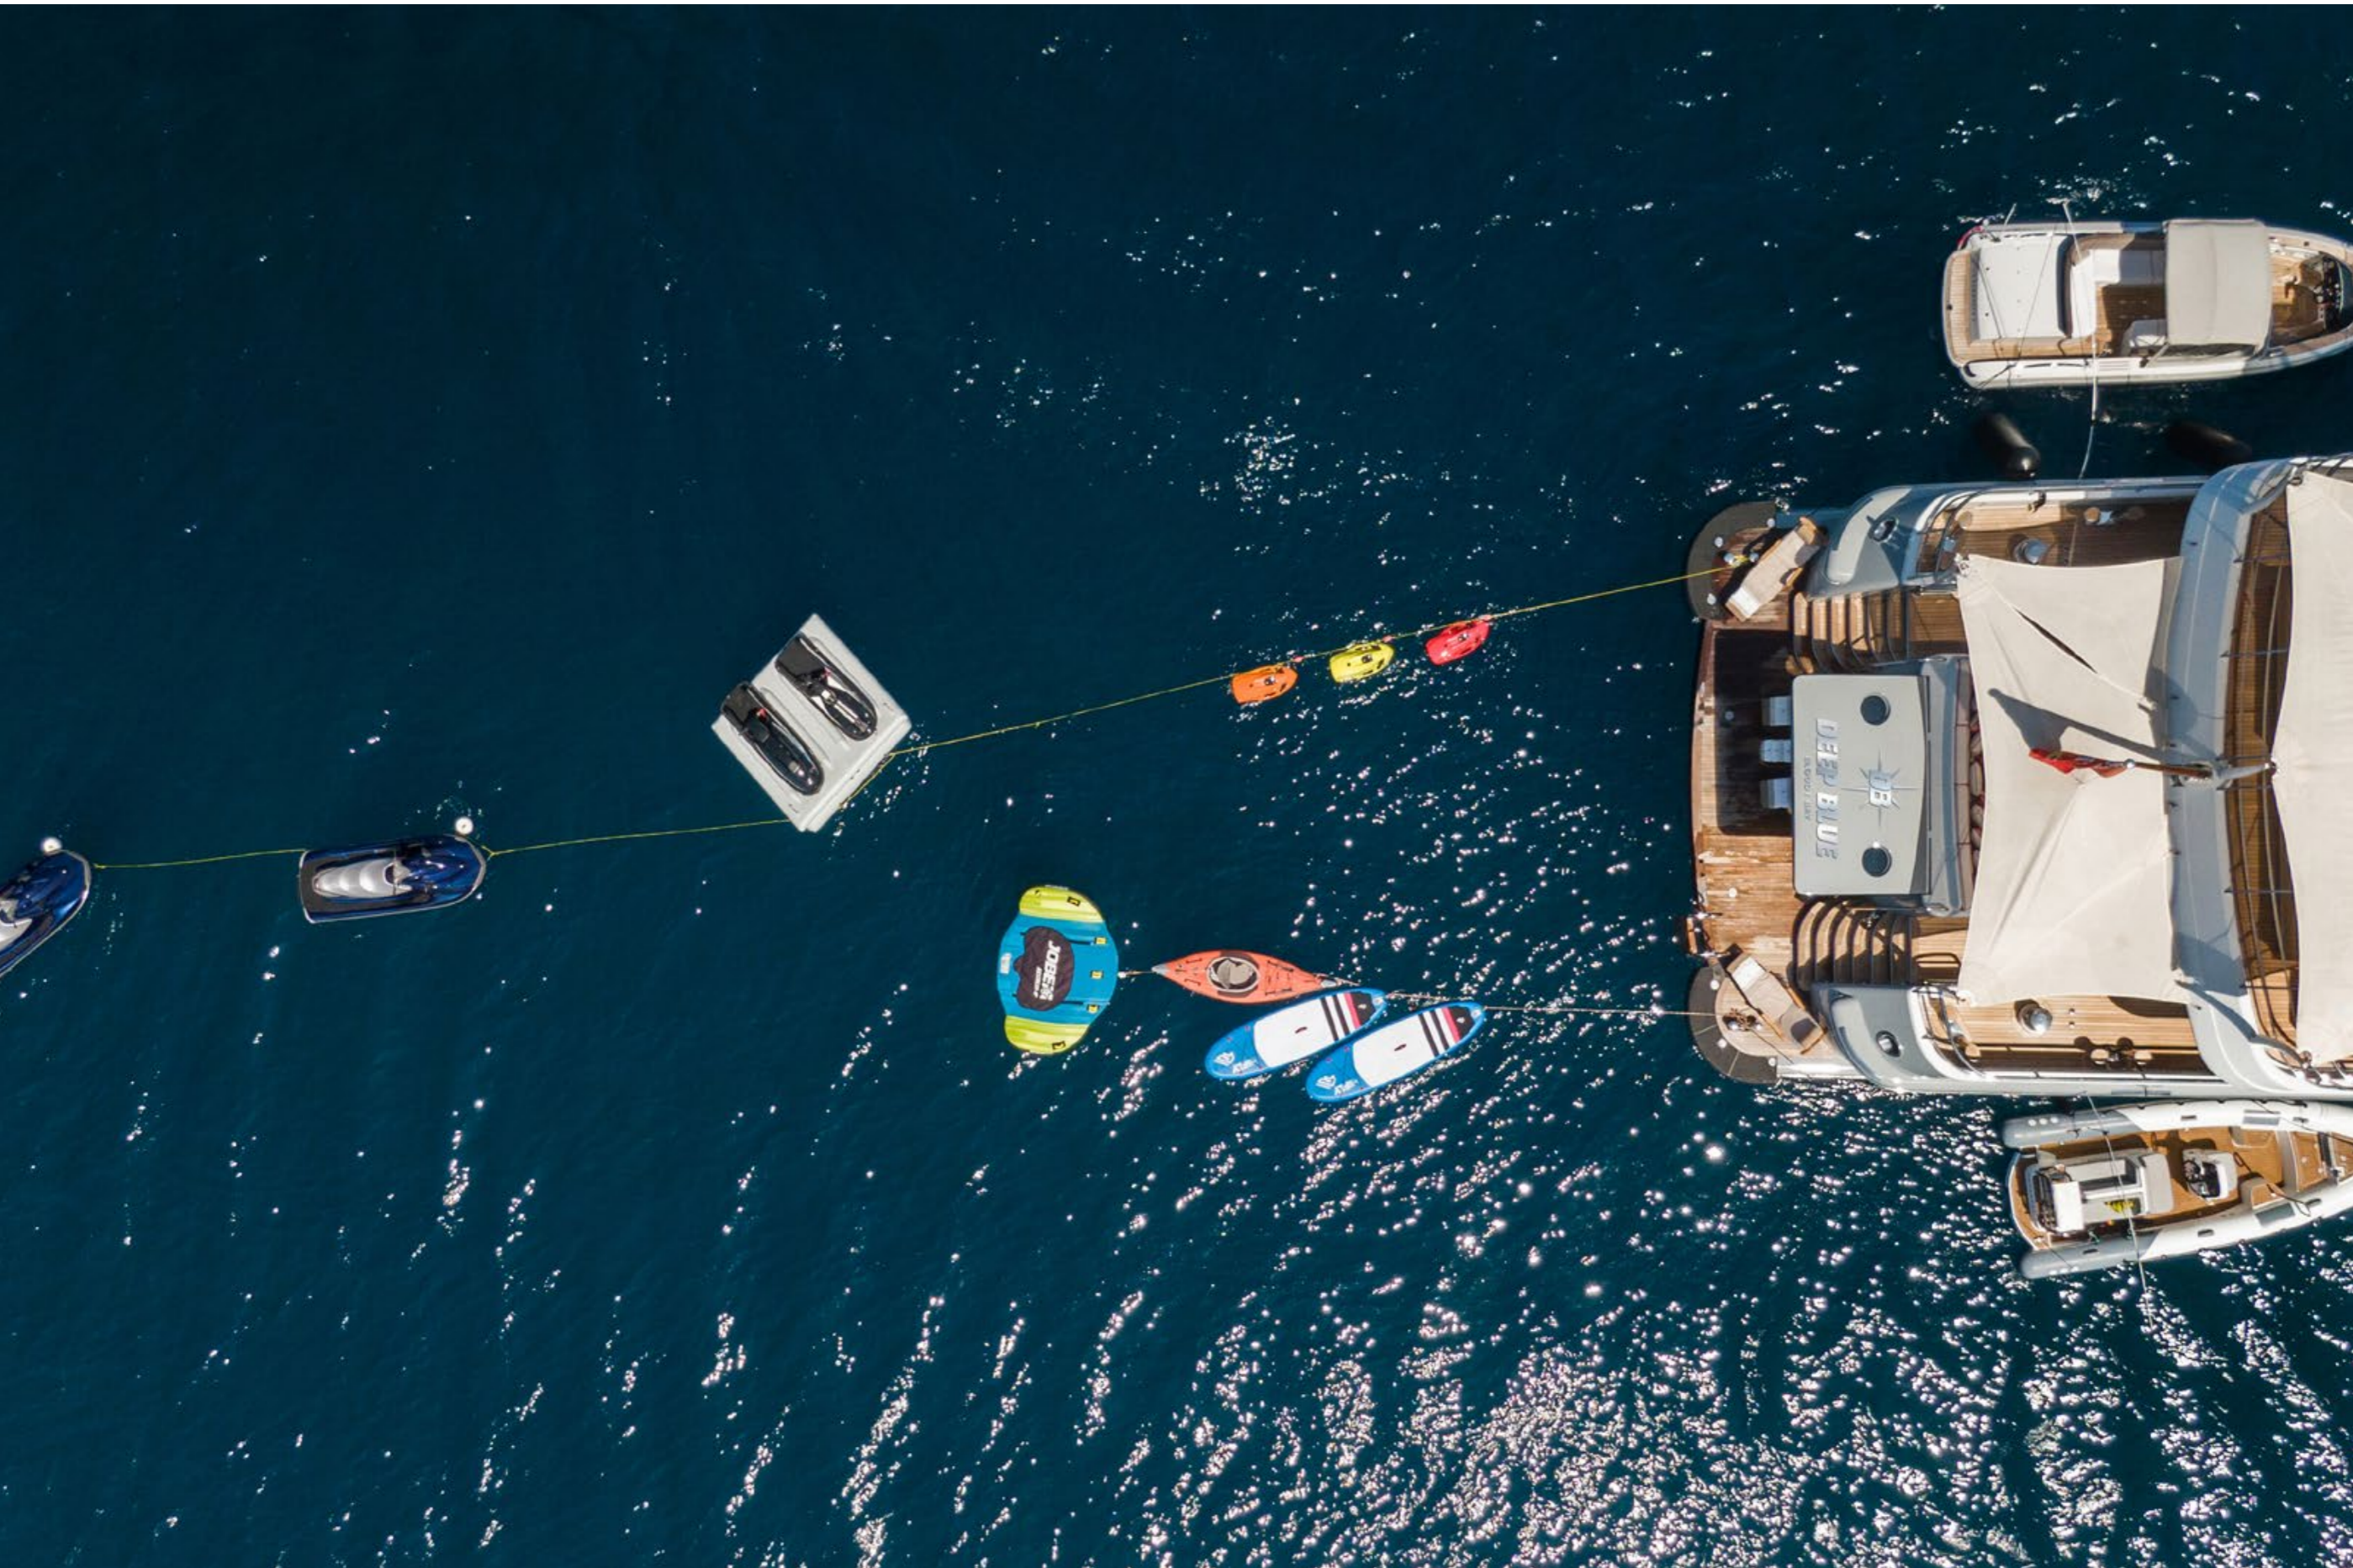

FOR CHARTER

DEEP BLUE

BUILDER	AMELS
BUILT / REFIT	2014 / 2019
BEAM	55M / 108'5"
STATEROOMS	6
GUESTS	12
CREW	13
SPEED	13 KNOTS / 15 MAX

CRUISING AREA SUMMER	WEST MEDITERRANEAN
CRUISING AREA WINTER	UNAVAILABLE

WEEKLY RATE HIGH	€ 310,000
WEEKLY RATE LOW	€ 275,000

EXPERT'S VIEW

"DEEP BLUE has a contemporary look and offers a waterfront living style. DEEP BLUE has accommodation for 12 guests across 6 cabins, with the full-beam master suite on the main deck. You will find onboard DEEP BLUE many versatile exterior spaces which make the yacht ideal for families or groups of friends such as a jacuzzi, a wet bar, a beach club with easy access to the water, and even a sundeck that can be transferred into a party venue by night."

YACHT FOR CHARTER | DEEP BLUE | 55M / 180'5" | CHASE TENDER | OMEGA 47-TECHNOHULL

TENDERS & WATER TOYS

THE OMEGA 47-TECHNOHULL CHASE TENDER IS INCLUDED IN THE CHARTER RATE FOR 2023

450 MERCURY FOLLOW TENDER

WATER TOYS

- TWO WAKE SURF BOARDS
- INFLATABLE LOUNGING PLATFORM
- THREE SEABOBS
- DIVING EQUIPMENT FOR 4 GUEST DIVERS AND OUR DIVE MASTER HAS HIS OWN EQUIPMENT
- TWO YAMAHA WAVE RUNNERS VX DELUXE
- SNORKEL EQUIPMENT FOR 13 GUESTS
- FISHING EQUIPMENT FOR SURFACE AND DEEP SEA
- ELECTRIC LIFT FOIL