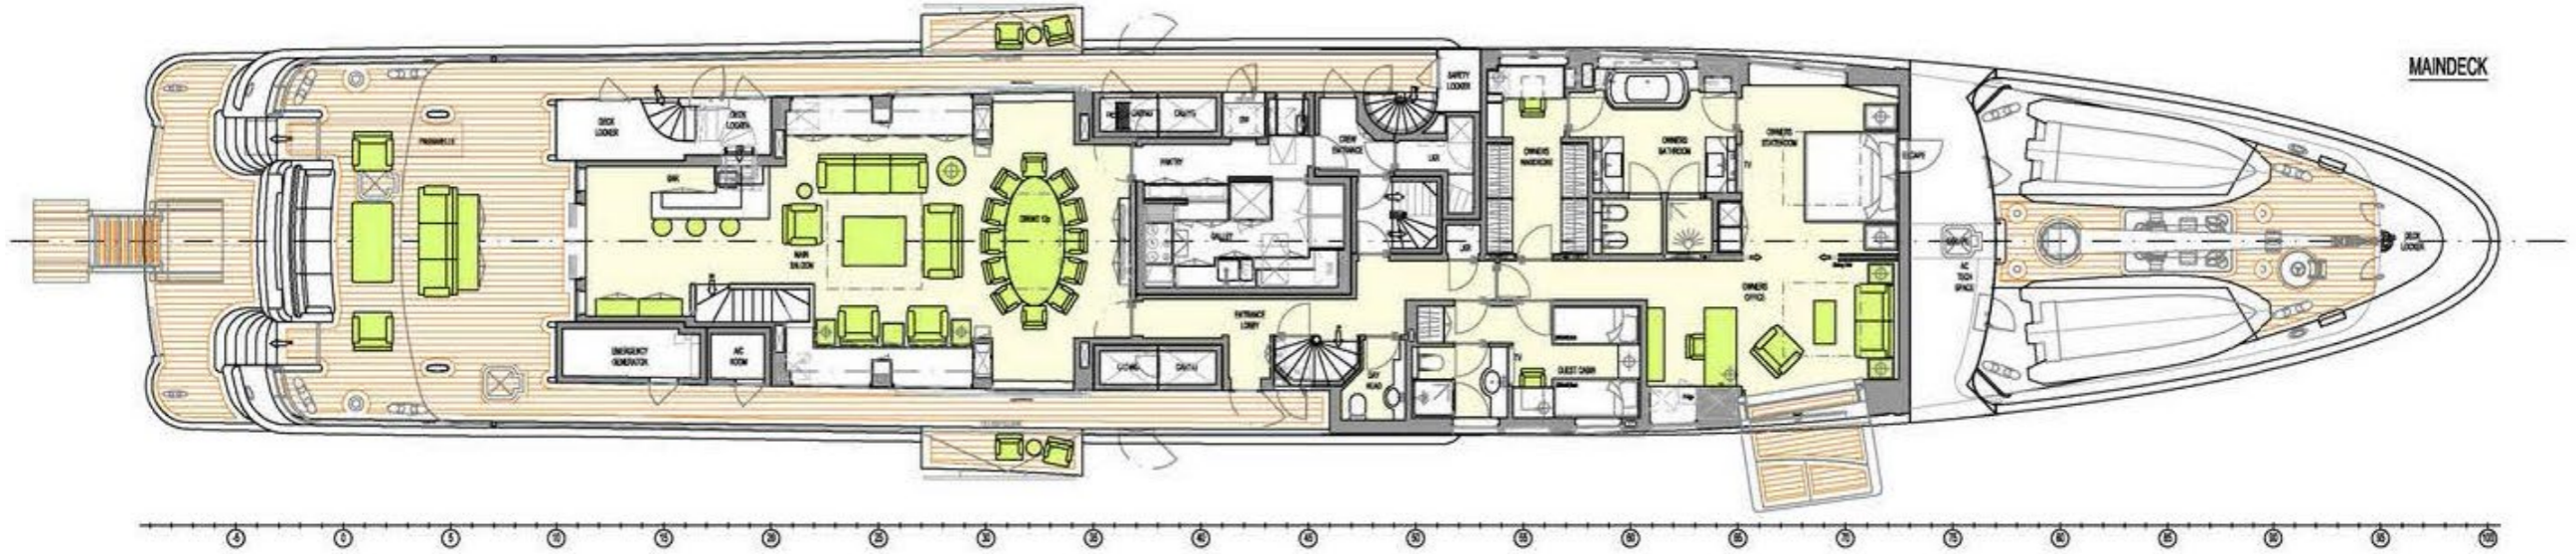

YACHT FOR CHARTER | DEEP BLUE | 55M / 180'5" | GENERAL ARRANGEMENT

Yachts offered are subject to availability. The particulars are believed to be correct but are not guaranteed and may not be used for contractual purposes. Specification provided for information only.