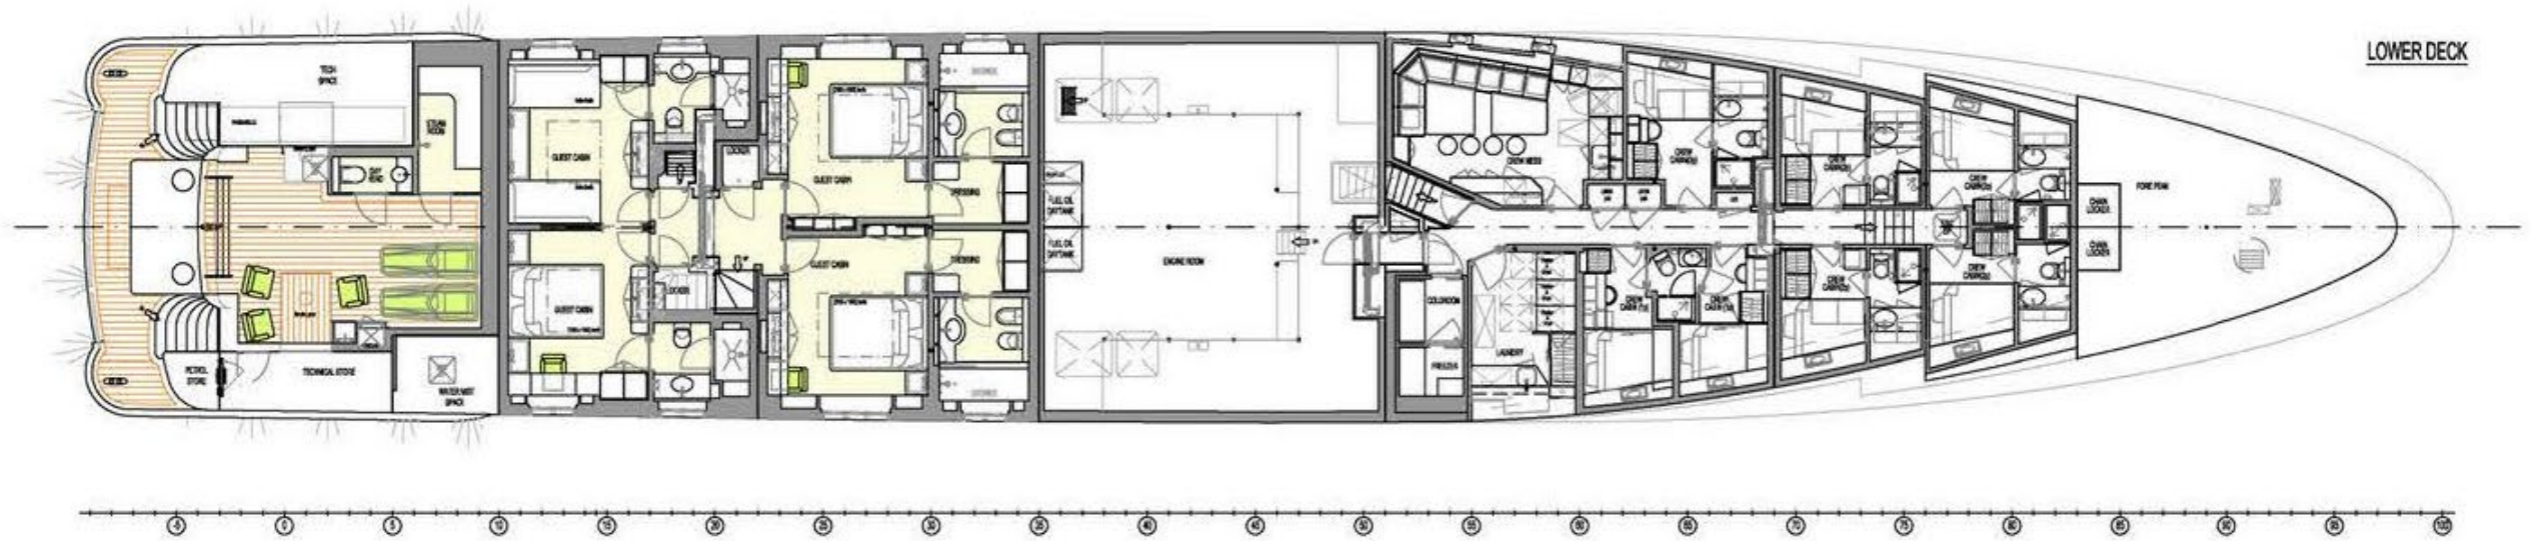

YACHT FOR CHARTER | DEEP BLUE | 55M / 180'5" | GENERAL ARRANGEMENT

Yachts offered are subject to availability. The particulars are believed to be correct but are not guaranteed and may not be used for contractual purposes. Specification provided for information only.