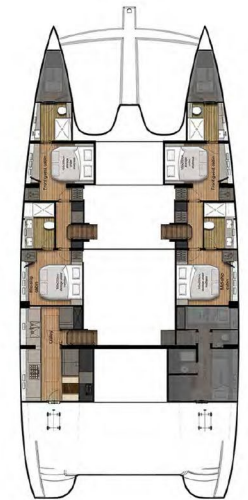

Specifications

Length 22.4 metres

Beam 10.4 metres

Draft 2.1 metres

Builder Sunreef Yachts

Maximum Speed 13 knots

Cruising Speed 9 knots

Crew 4

Guests 8

HULL