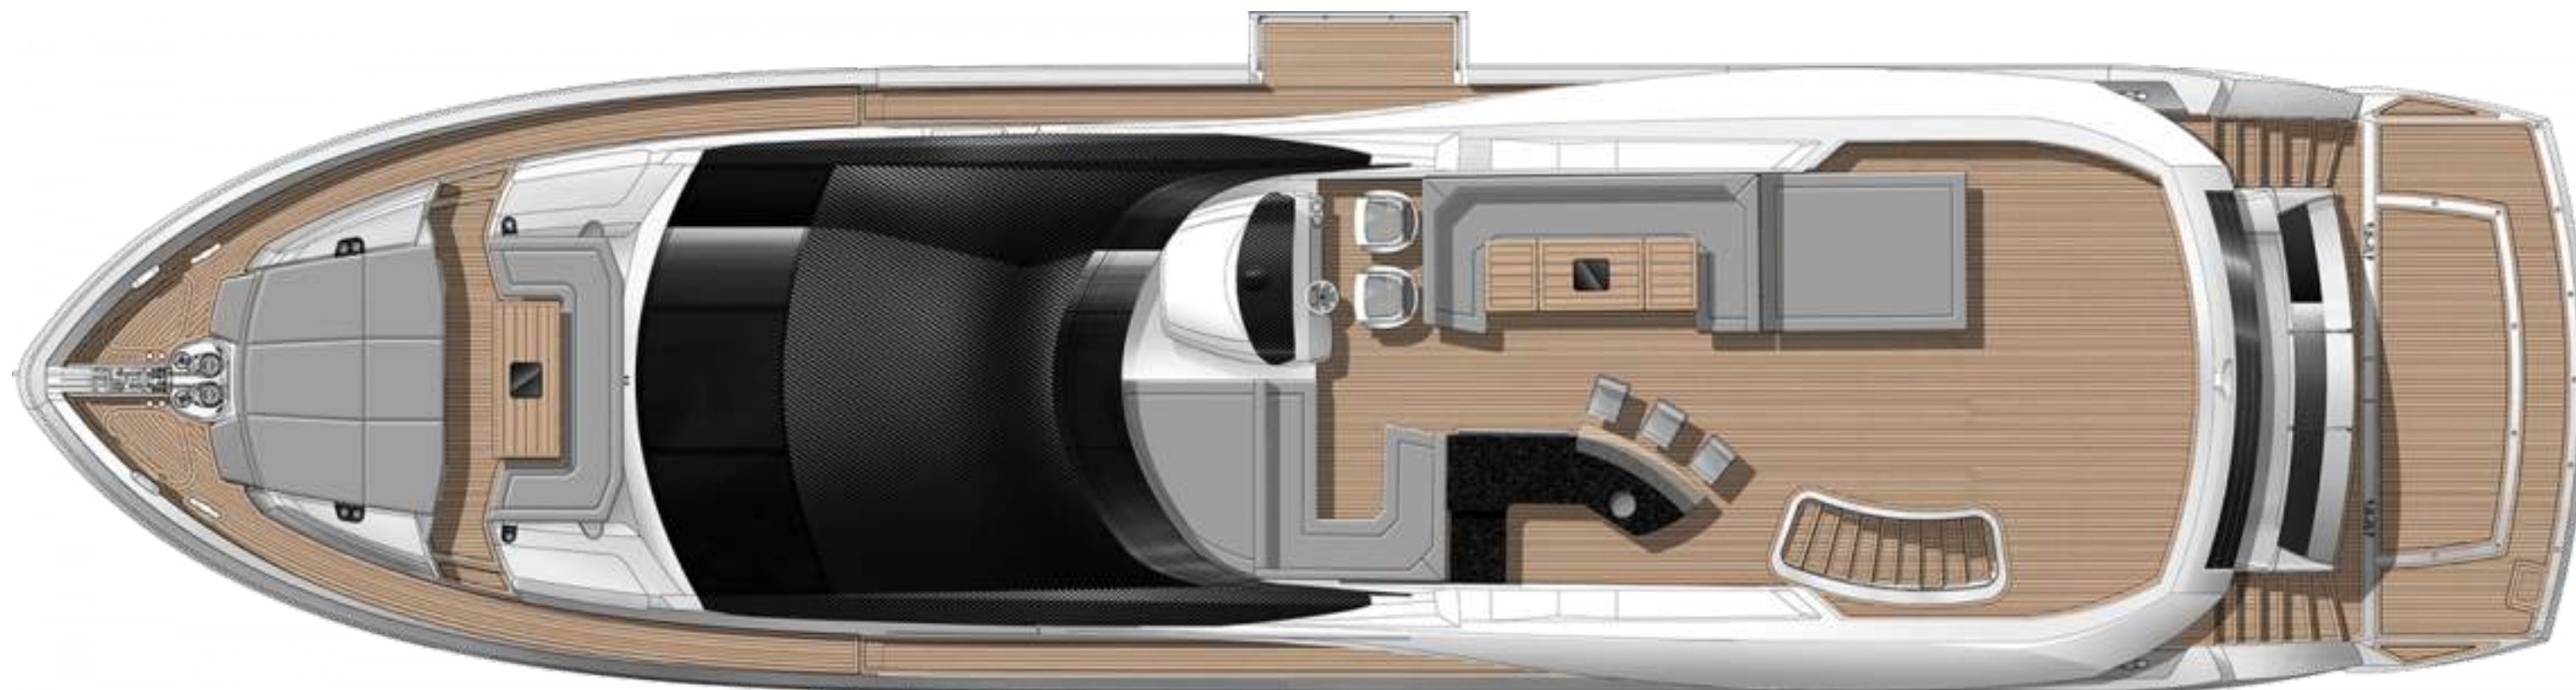

KEY FEATURES

- ▶ Brand new in 2017
- ▶ 36'/11m Midnight Express (towed) w/3x 350hp Mercury engines
- ▶ At anchor zero speed stabilizers
- ▶ Mini VSAT internet available
- ▶ Expansive flybridge with Jacuzzi and retractable shade awning
- ▶ Fold out observation deck on starboard side
- ▶ Bow seating area and sunbathing pad with optional sun shade
- ▶ Hydraulic lifting platform for easy swimming access on the stern

SPECIFICATIONS

Accommodates	8 Guests in 4 Staterooms
Arrangements	2 King, 2 Single/Convertible Queen, 2 Pullmans
Length	86'3" (26.3m)
Beam	24'6" (7.47m)
Draft	6'5" (1.95m)
Year / Refit	2017
Builder	Sunseeker
Interior Designer	Sunseeker
Engines	2 x MTU / 1,950 hp each
Cruising Speed	15 knots
Max Speed	30 knots
Range	1,500 nm @ 10 knots
GRT	128

ENTERPRISE

GENERAL ARRANGEMENT

FLYBRIDGE

MAIN DECK

ACCOMODATION DECK

ENTERPRISE

ENTERPRISE

C O N T A C T Y O U R C H A R T E R B R O K E R