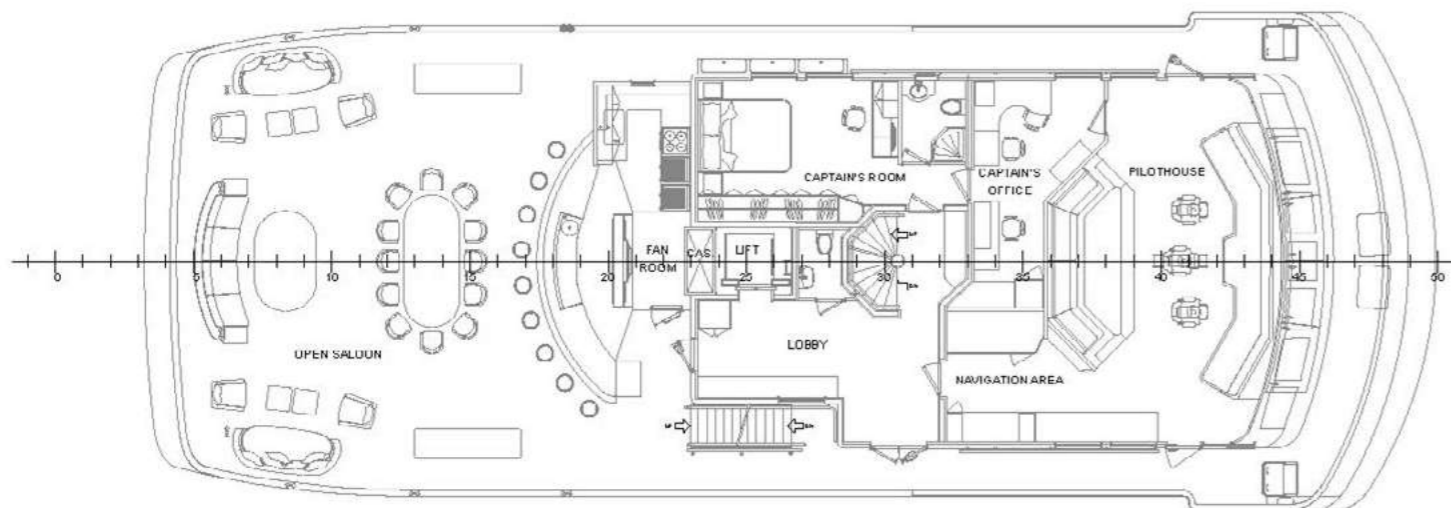

PONTE TIMONERIA
Pilothouse deck