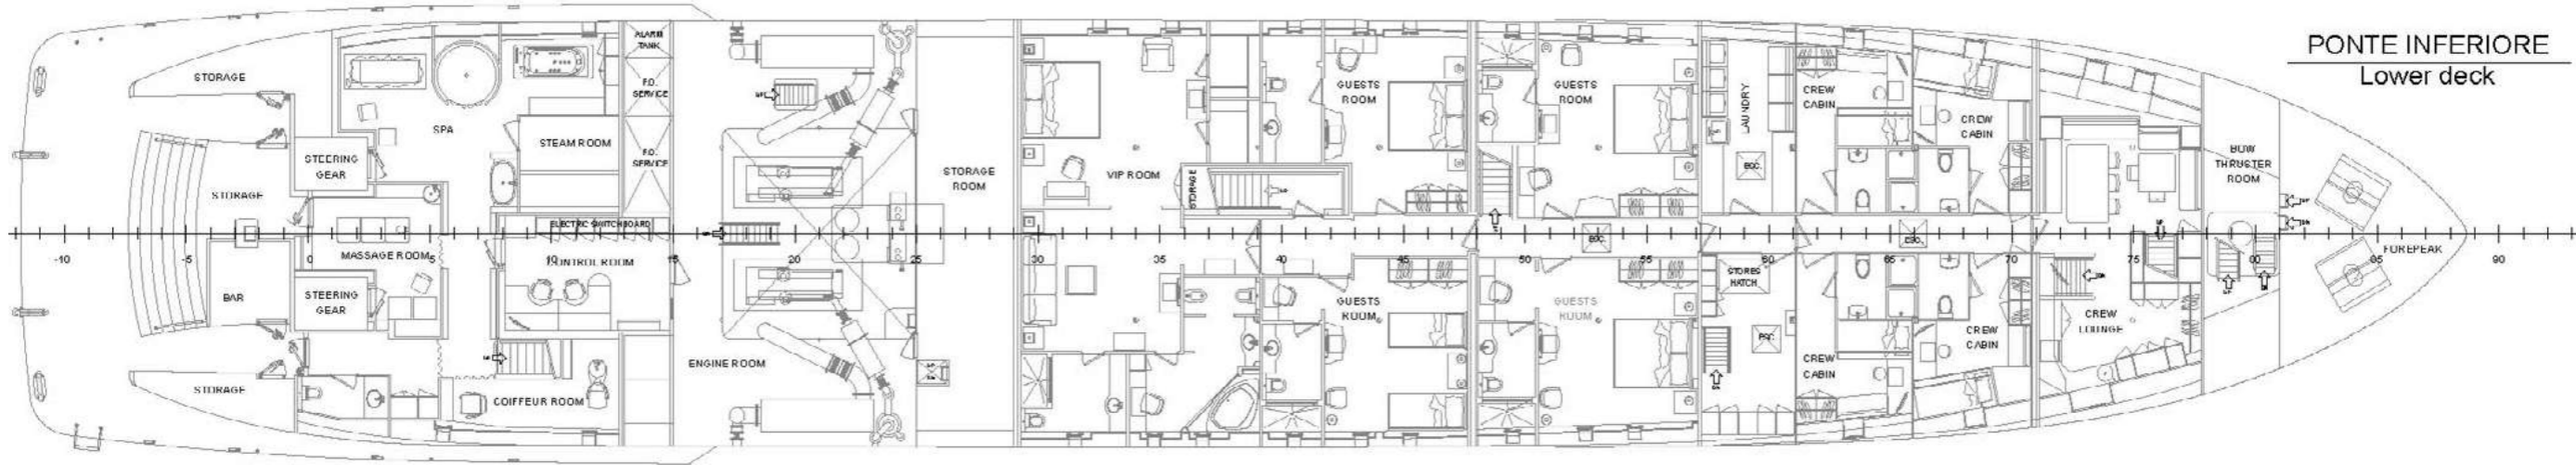

PONTE ARMATORE
Owner's deck

CASTELLO DI PRORA
Forecastle deck

YACHT FOR CHARTER | FORCE BLUE | 70.5M / 231' 4" | GENERAL ARRANGEMENT

PONTE DI COPERTA
Main deck

PONTE INFERIORE
Lower deck

Yachts offered are subject to availability. The particulars are believed to be correct but are not guaranteed and may not be used for contractual purposes. Specification provided for information only.