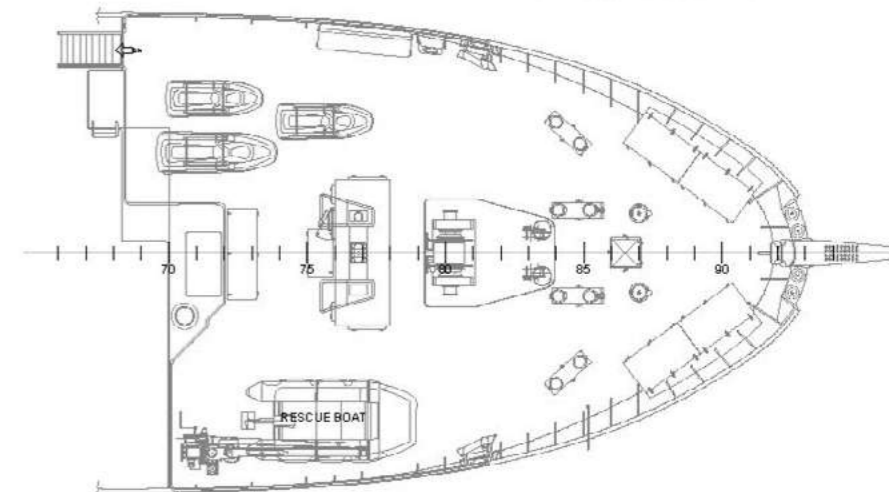

12 SETS X SNORKELING GEAR

SET OF INFLATABLES/TOWABLES: BANANA (5 SEATS), WOW (3 SEATS), JOB SONAR (4 SEATS), THRASH (2 SEATS), AIR STREAM (3 SEATS), TRIBAL (3 SEATS), RODEO (3 SEATS), PROTON (3 SEATS), RUBLE (3 SEATS)

PONTE ARMATORE
Owner's deck

CASTELLO DI PRORA
Forecastle deck

YACHT FOR CHARTER | FORCE BLUE | 70.5M / 231' 4" | GENERAL ARRANGEMENT

PONTE DI COPERTA
Main deck

PONTE INFERIORE
Lower deck

Yachts offered are subject to availability. The particulars are believed to be correct but are not guaranteed and may not be used for contractual purposes. Specification provided for information only.