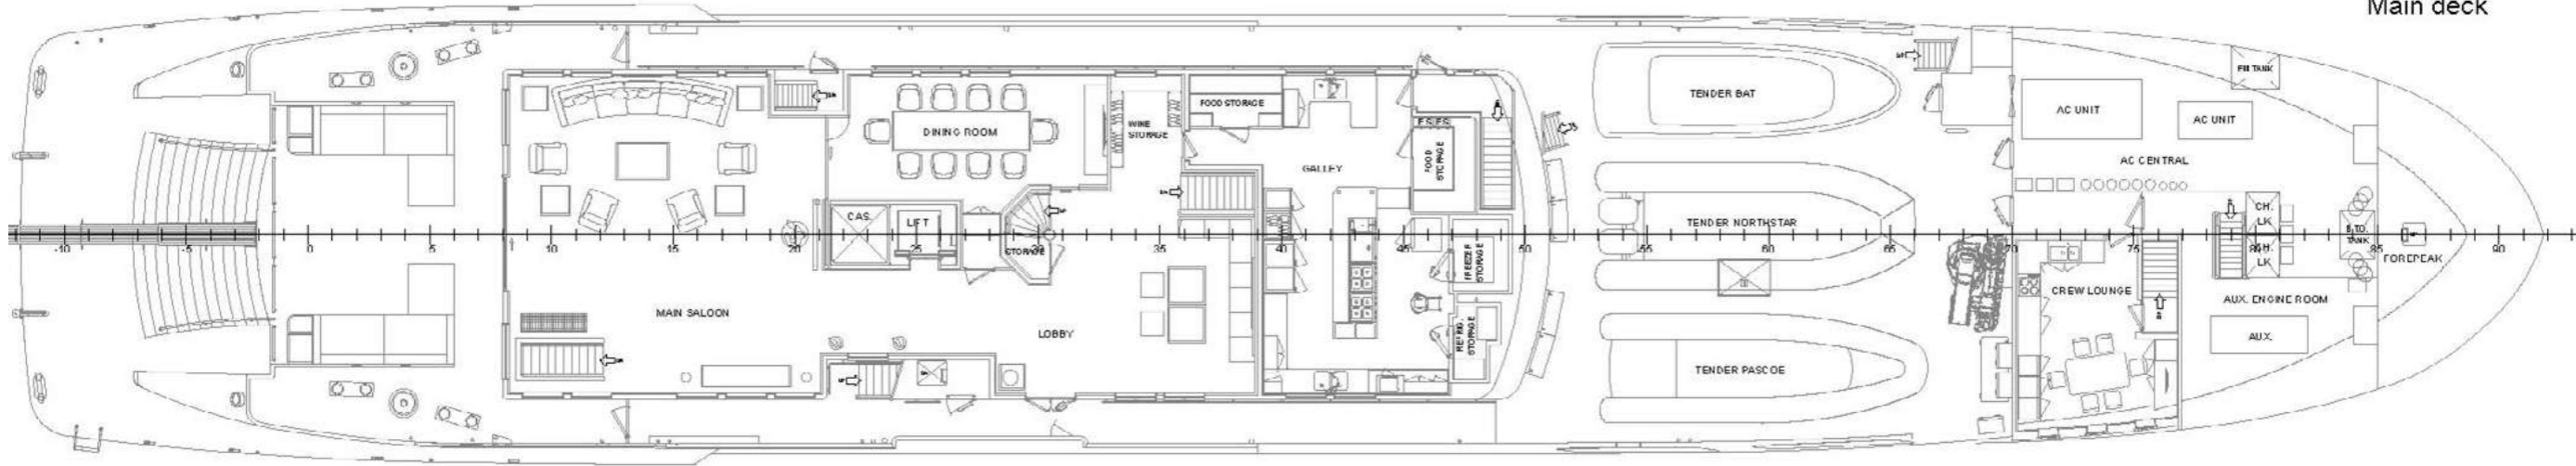

PONTE ARMATORE
Owner's deck

CASTELLO DI PRORA
Forecastle deck

YACHT FOR CHARTER | FORCE BLUE | 70.5M / 231' 4" | GENERAL ARRANGEMENT

PONTE DI COPERTA
Main deck

PONTE INFERIORE
Lower deck

Yachts offered are subject to availability. The particulars are believed to be correct but are not guaranteed and may not be used for contractual purposes. Specification provided for information only.