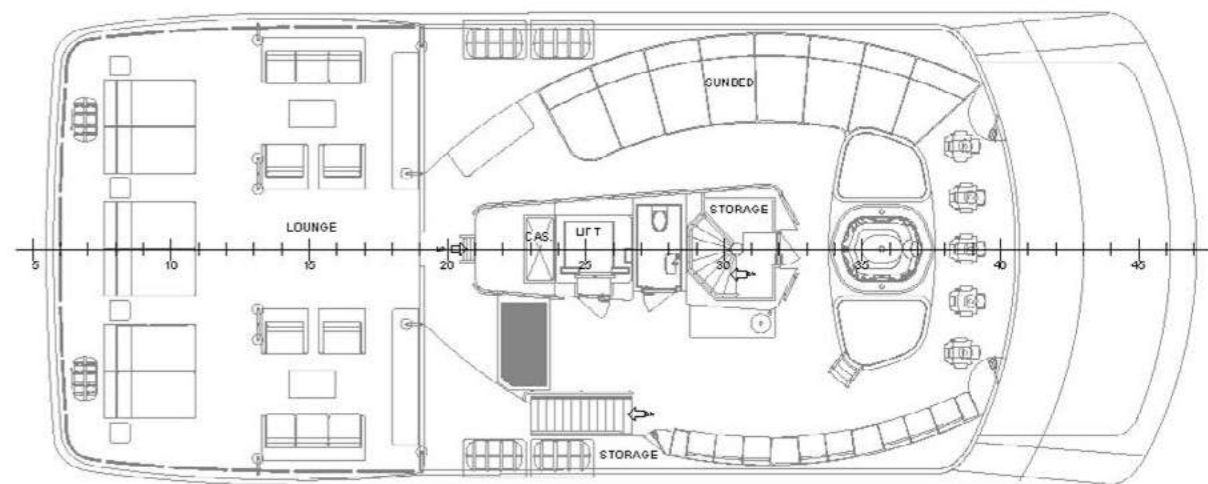

PONTE ARMATORE
Owner's deck

CASTELLO DI PRORA
Forecastle deck

YACHT FOR CHARTER | FORCE BLUE | 70.5M / 231' 4" | GENERAL ARRANGEMENT

PONTE DI COPERTA
Main deck

PONTE INFERIORE
Lower deck

Yachts offered are subject to availability. The particulars are believed to be correct but are not guaranteed and may not be used for contractual purposes. Specification provided for information only.