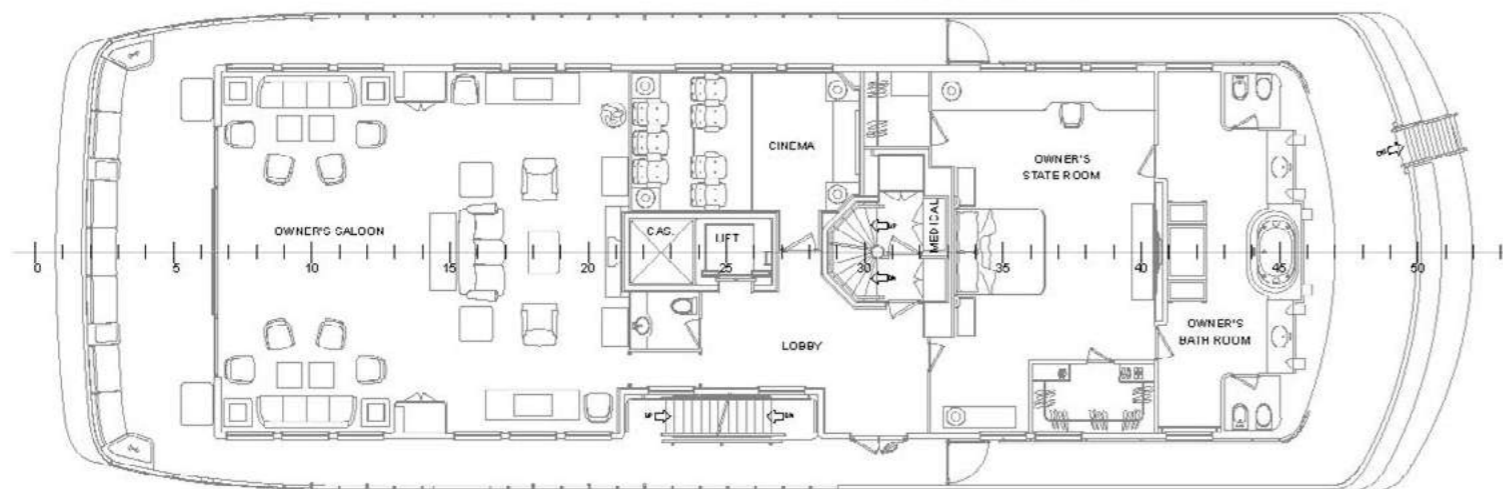

PONTE ARMATORE
Owner's deck

CASTELLO DI PRORA
Forecastle deck

YACHT FOR CHARTER | FORCE BLUE | 70.5M / 231' 4" | GENERAL ARRANGEMENT

PONTE DI COPERTA
Main deck

PONTE INFERIORE
Lower deck

Yachts offered are subject to availability. The particulars are believed to be correct but are not guaranteed and may not be used for contractual purposes. Specification provided for information only.