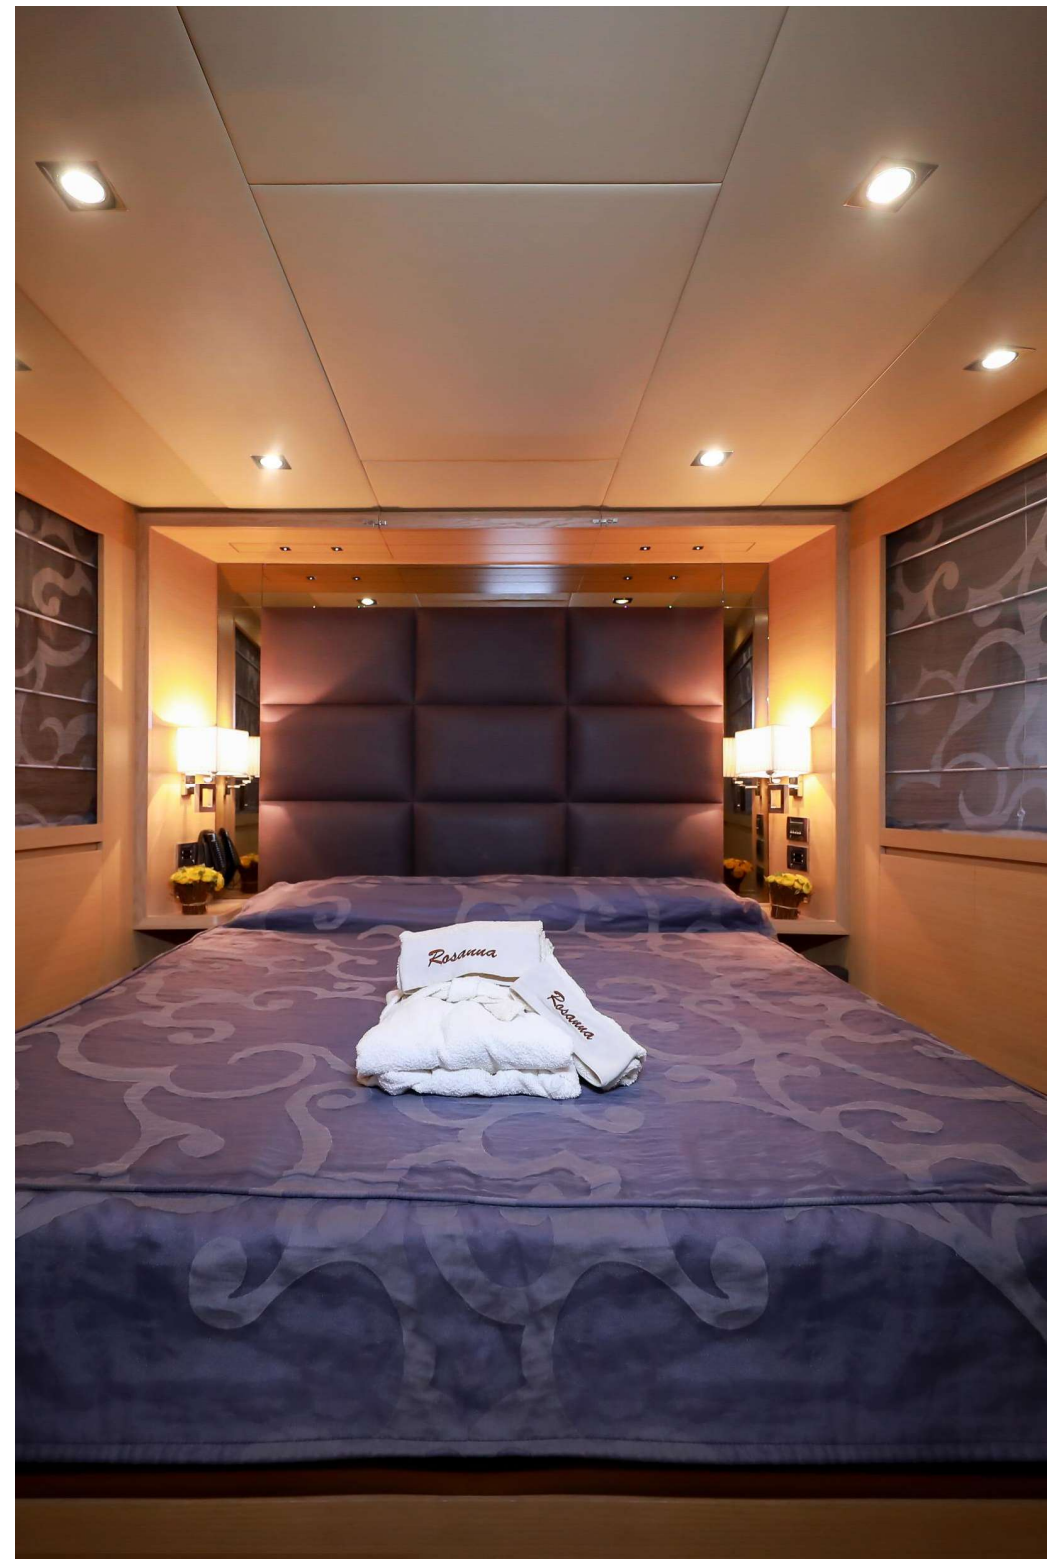

For charter
FOR EVER
ROSANNA
AZIMUT 78

SPECIFICATION:

Length: **24.00m**

Beam: **5.80m**

Year built: **2010**

Builder: **Azimut**

ACCOMODATION

Number of Cabins: **4**

Total Guests (Sleeping): **9**

Total Guests (Cruising): **12**

Cabin Configuration: **1 Master, 1 Vip, 1 Double,
1 Triple**

Total Crew: **3**

TENDER & TOYS

1 Jet Ski SeaDoo 185 Hp (on request at extra cost)

Seabob

1 Inflatable donut with tender,

1 Inflatable mini tender

Water ski and mono ski

SALON

Full beam
MASTER
Stateroom with
en-suite
bathroom

VIP Stateroom
with en-suite
bathroom

Triple Cabin with en-suite bathroom

Double Cabin
with en-suite
bathroom

Start the Journey
onboard
FOR EVER ROSANNA