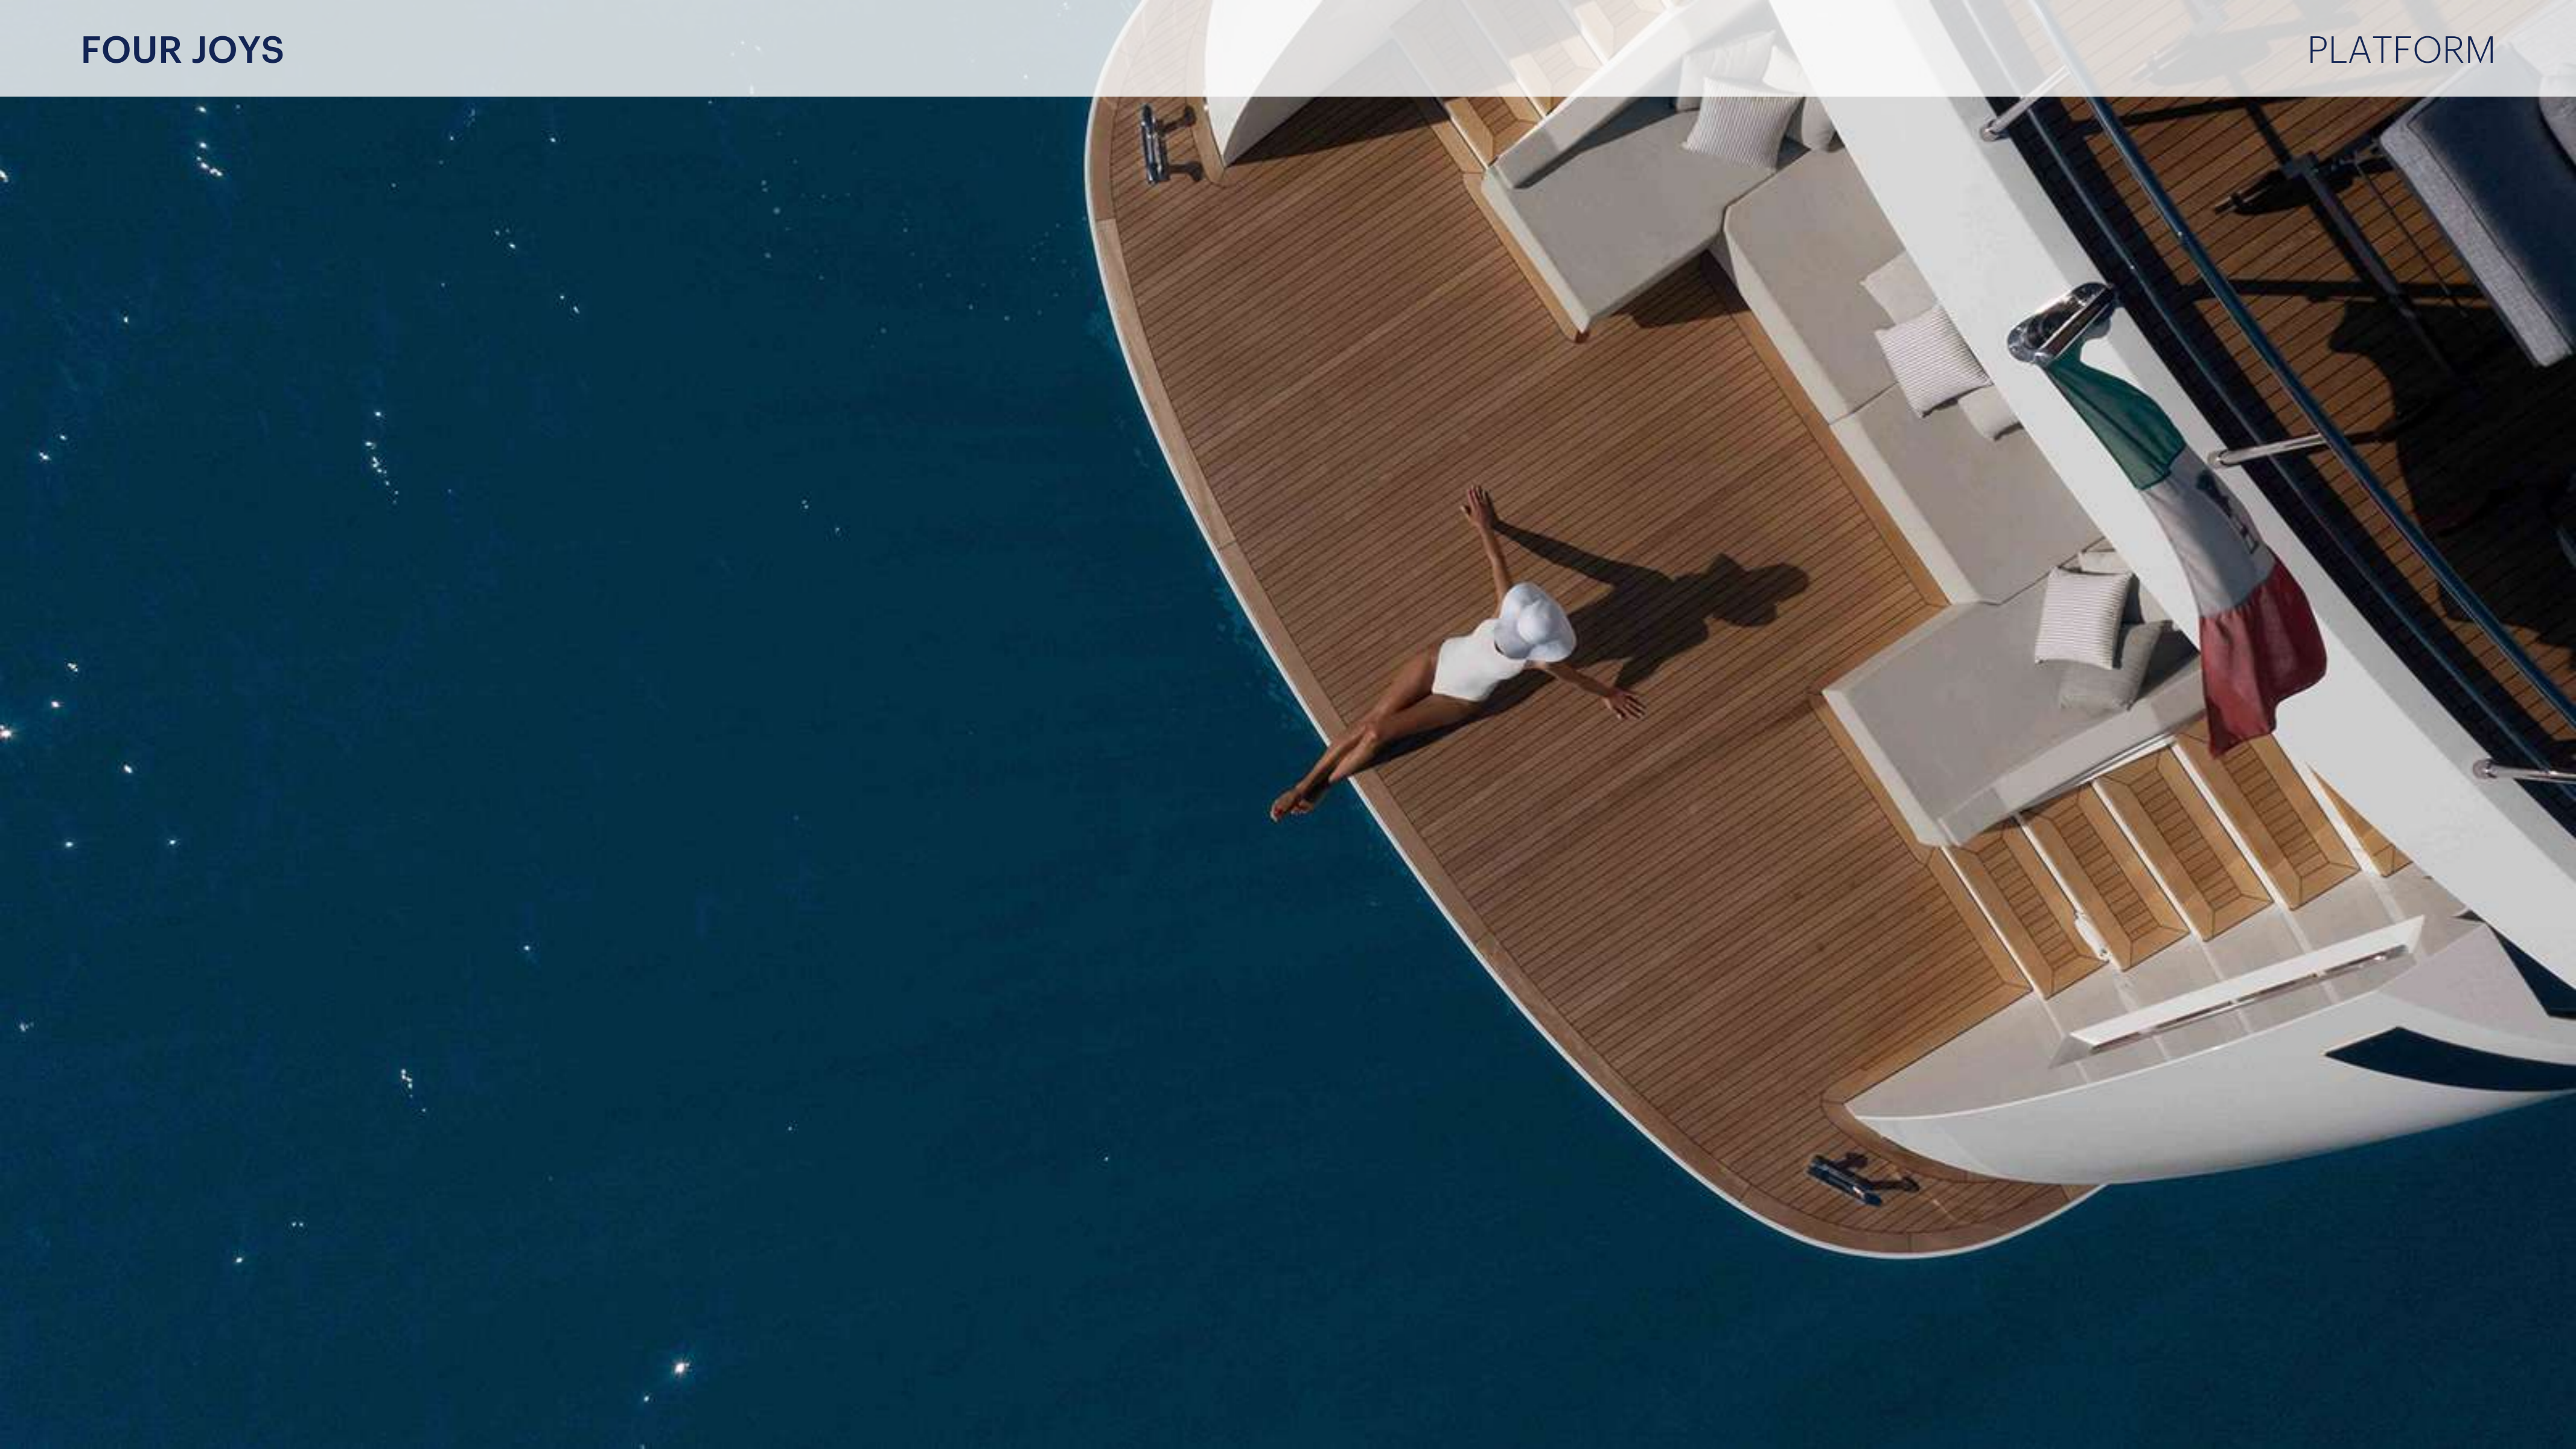

FOUR JOYS

PLATFORM