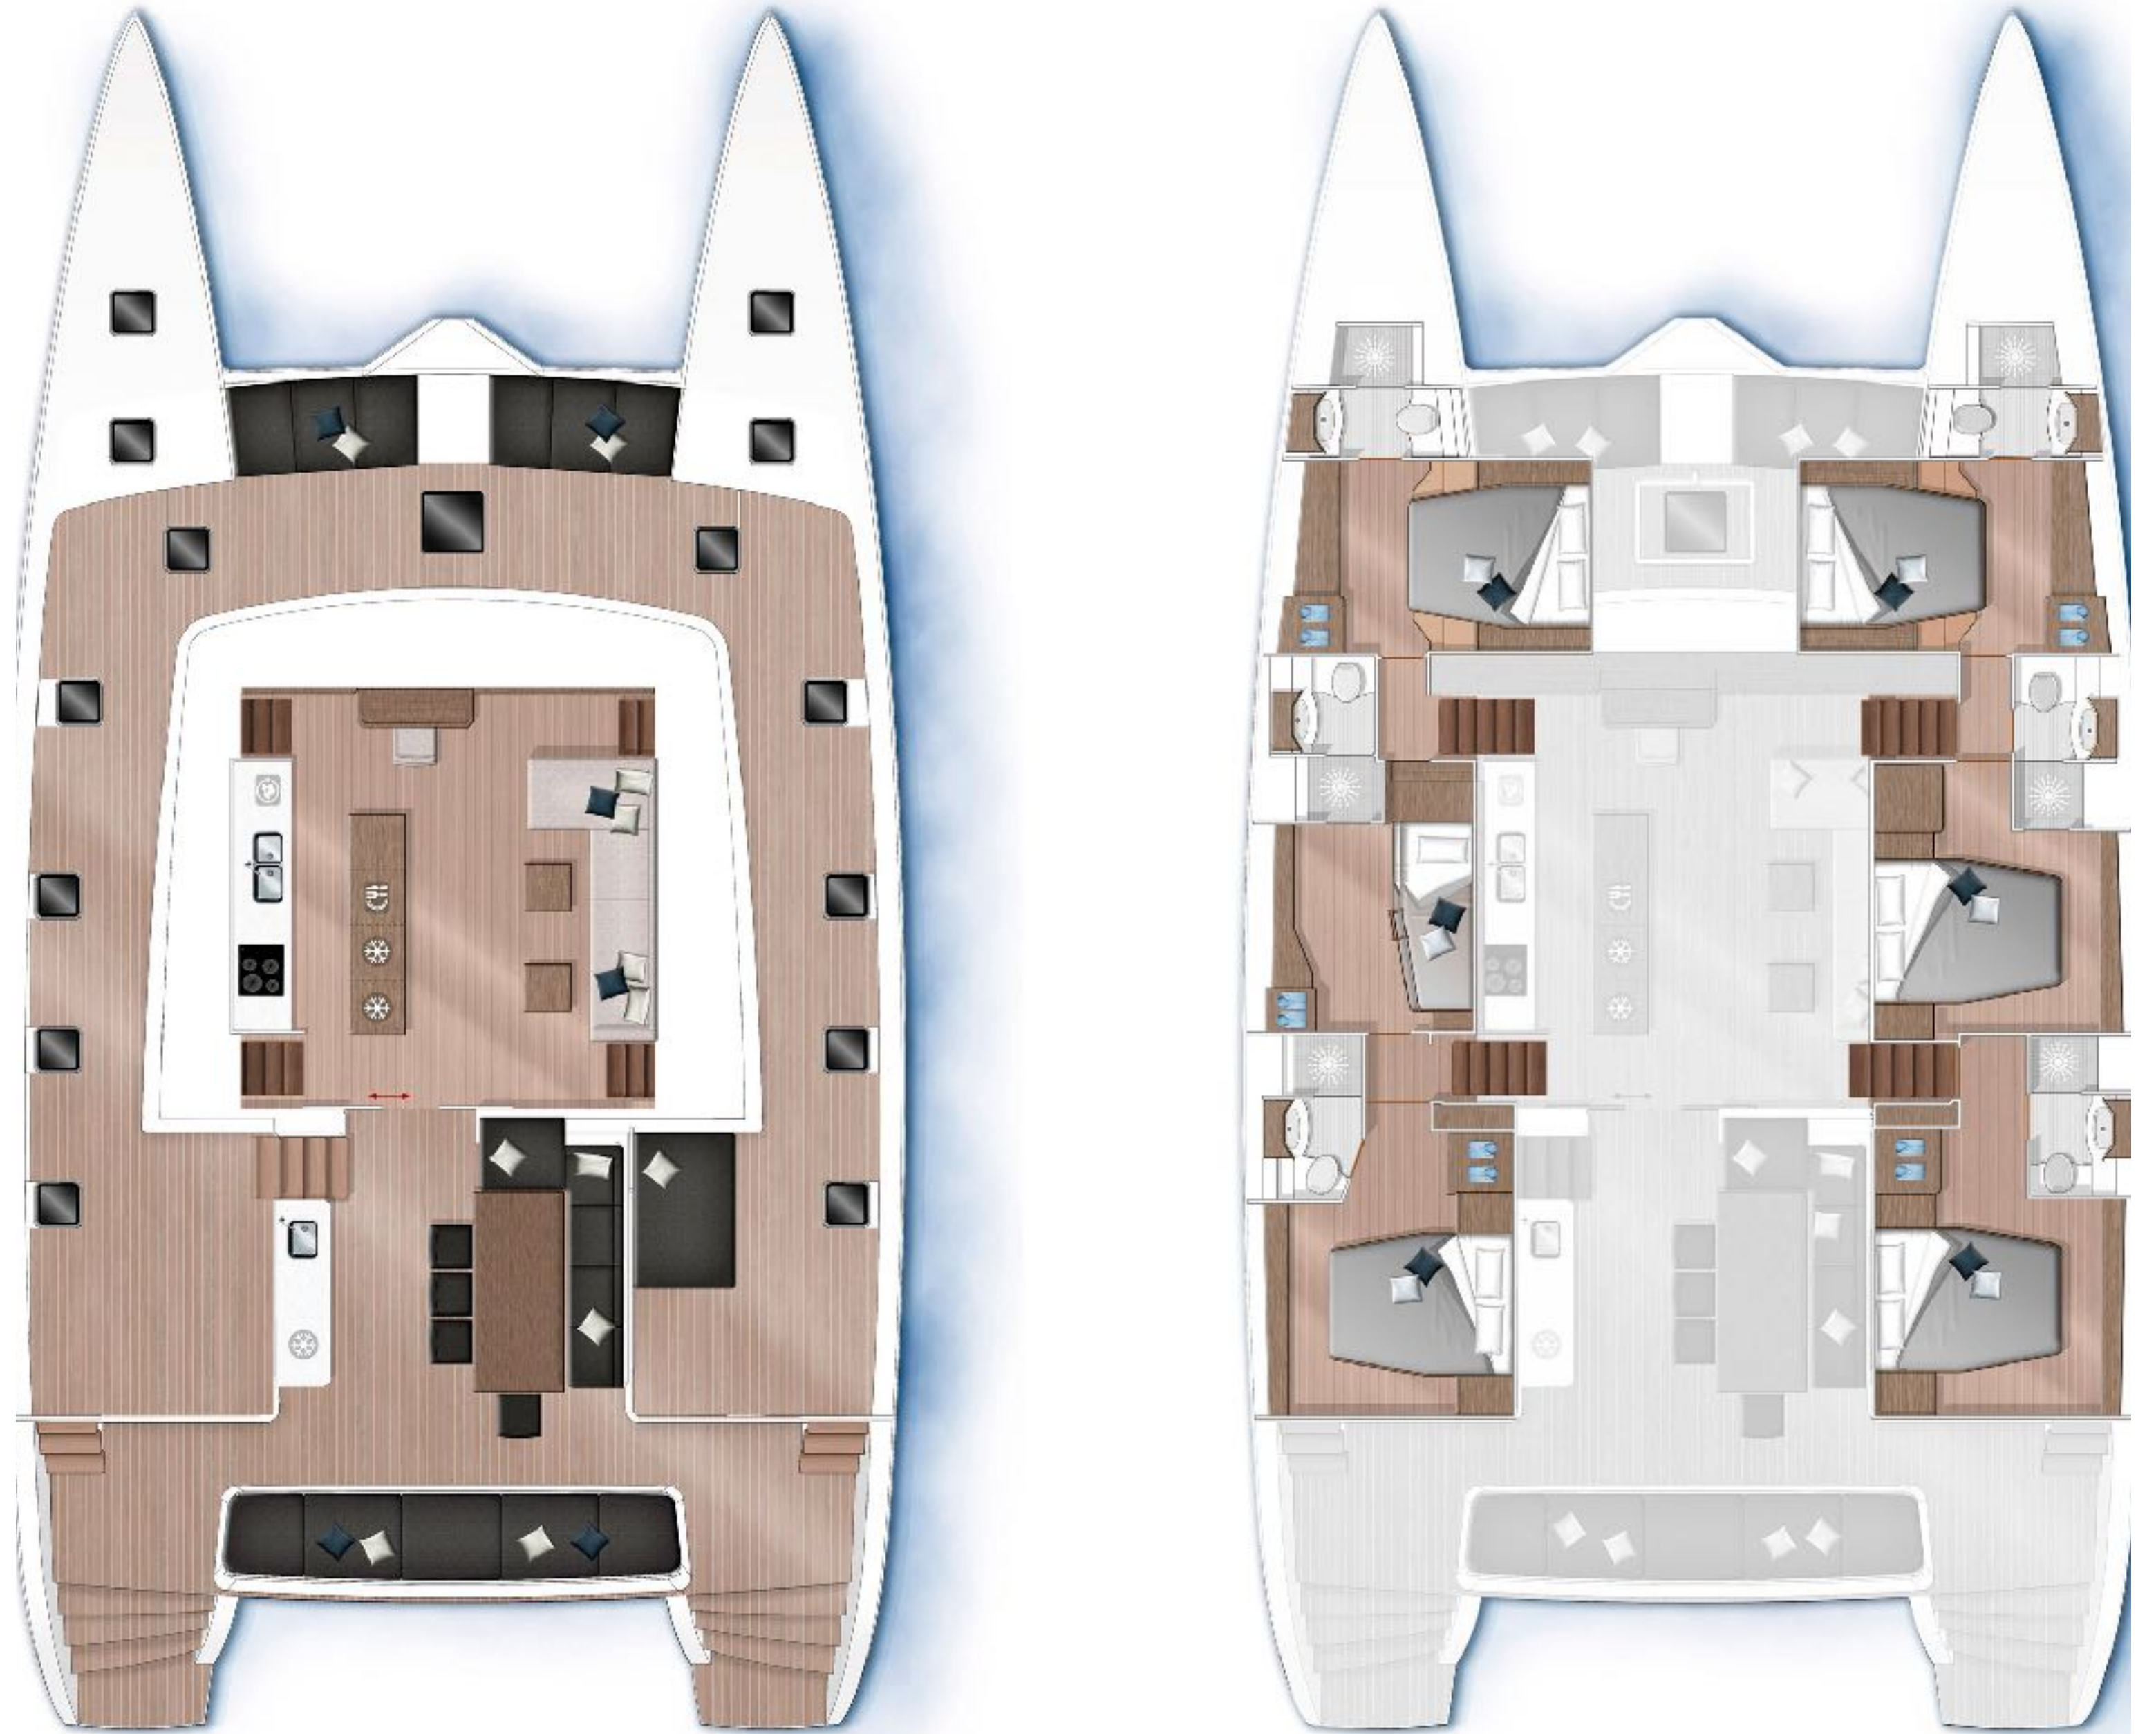

GENERAL ARRANGEMENT

GALUX ONE