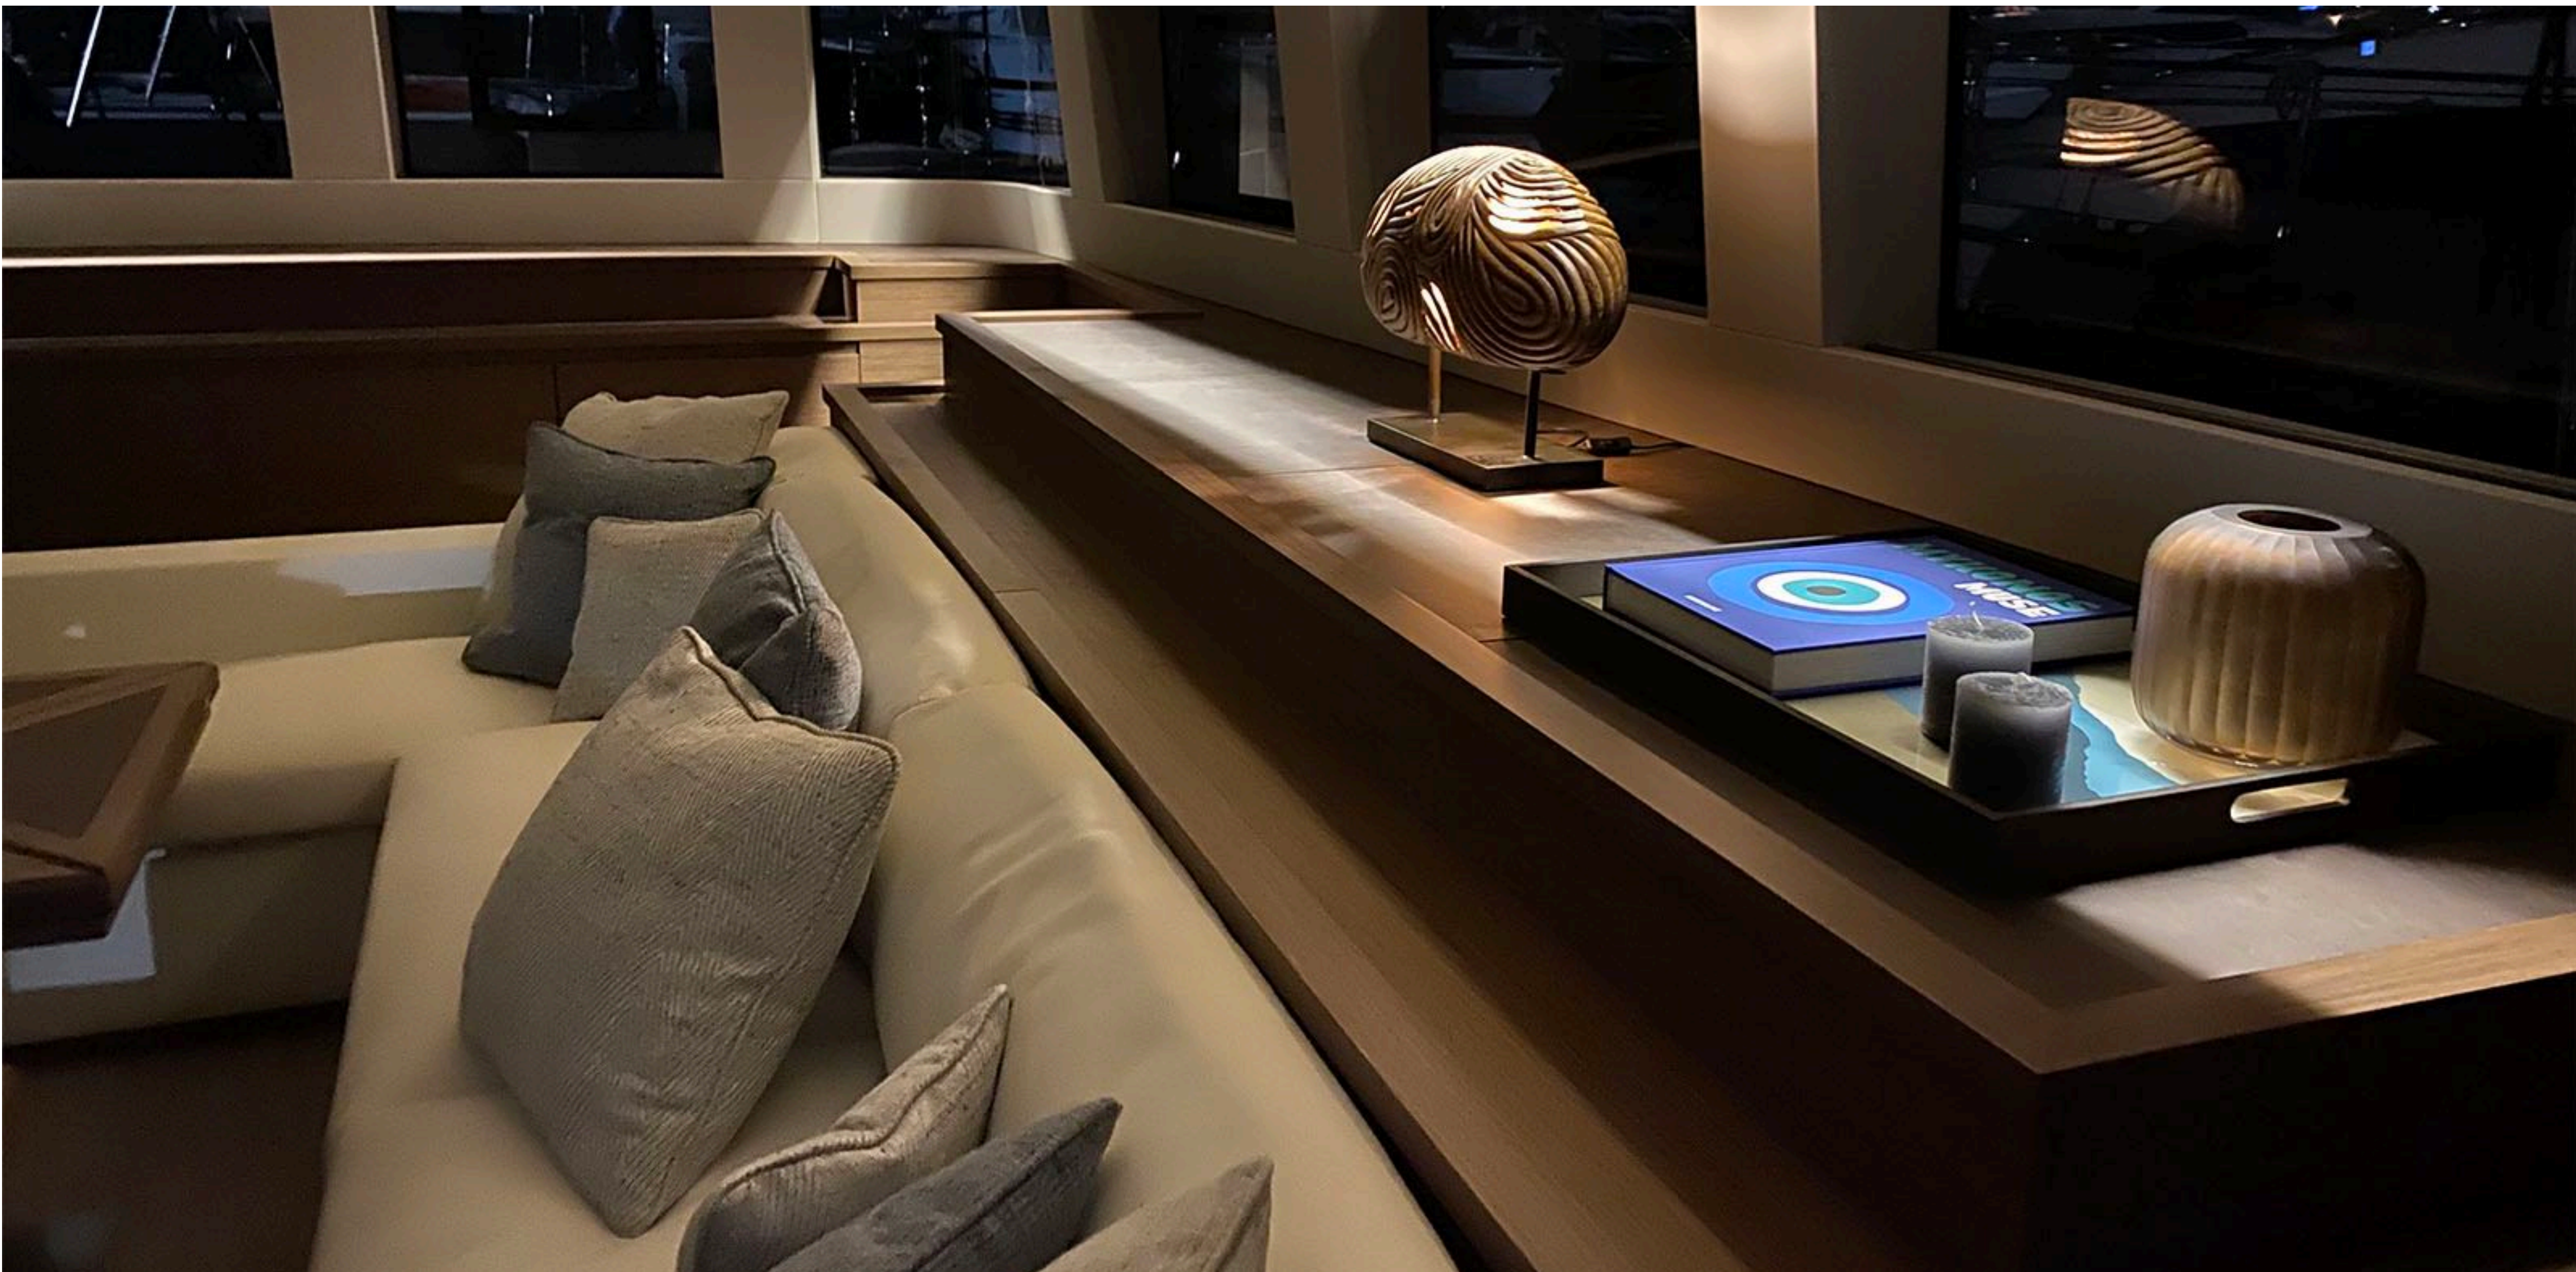

GALUX ONE

CHARTER YACHT

GALUX ONE

KEY FEATURES

- Teak deck on bow
- Beach club
- Electric hard top on flybridge
- Three dining areas (main salon, aft deck, flybridge)
- Vast variety of water toys
- Two aft cabins feature private entrances for easy access to the outside
- Child friendly (safety net all around)

| | |
|------------------|---------------------------|
| Accommodates | 10 Guests in 5 Staterooms |
| Arrangements | 5 Double |
| Length | 64' (19.5m) |
| Beam | 32'10" (10m) |
| Draft | 7'7" (2.3m) |
| Year / Refit | 2020 |
| Builder | Lagoon |
| Engines | Volvo Penta 2 X 300 HP |
| Cruising Speed | 12 knots |
| Max Speed | 16 knots |
| Fuel Consumption | 40 Litres/Hr |
| GRT | 73 GT |