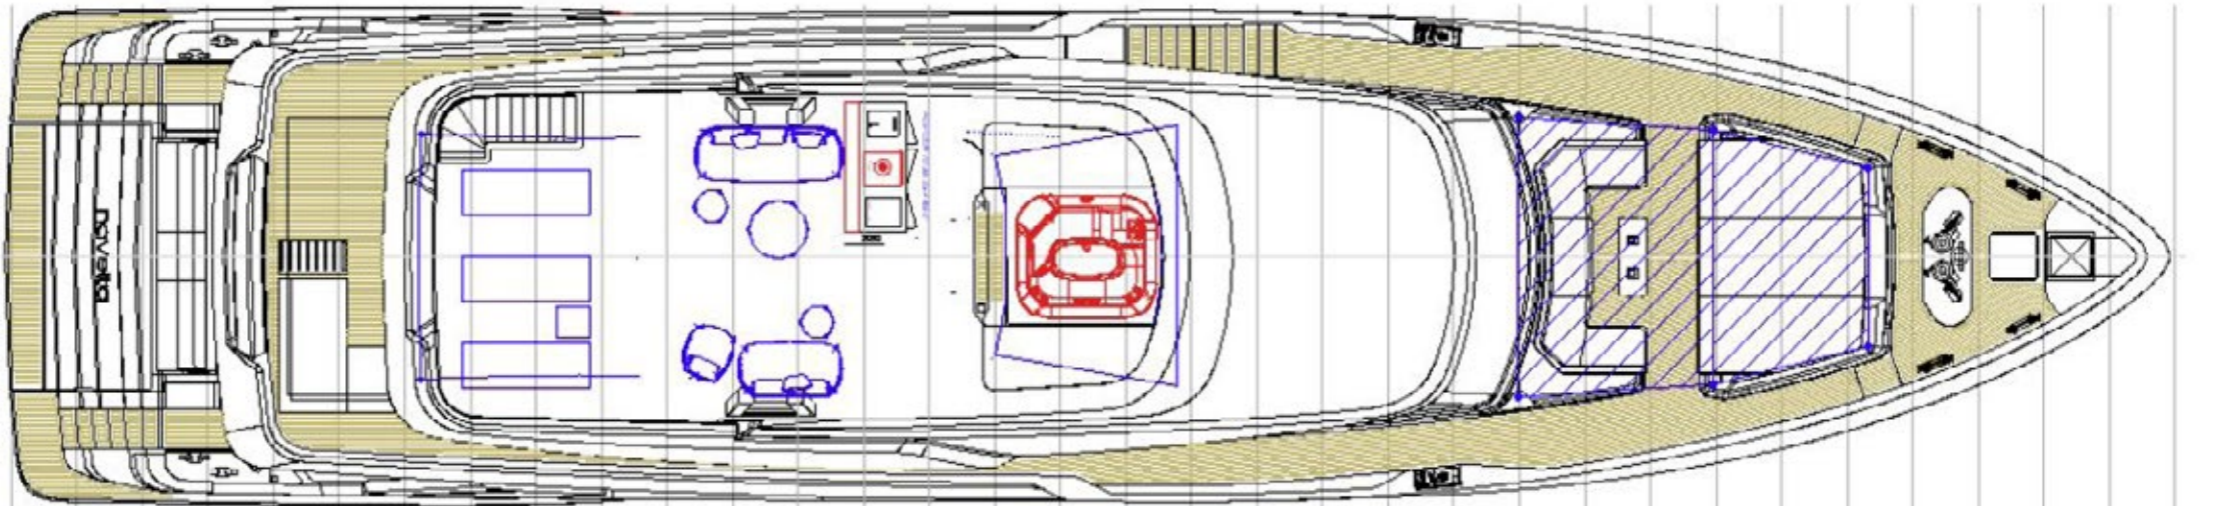

TENDERS & TOYS

TENDER WILLIAMS 505

JET SKI SPARK

2 X SEA BOBS

2 X PADDLE BOARDS

WAKEBOARD

WATER SKI FOR CHILDREN

TOWABLES - INFLATABLE FOR 3 PERSONS
(SOFA SHAPE)

SUN DECK

33 32 31 30 29 28 27 26 25 24 23 22 21 20 19 18 17 16 15 14 13 12 11 10 9 8 7 6 5 4 3 2 1 0

UPPER DECK