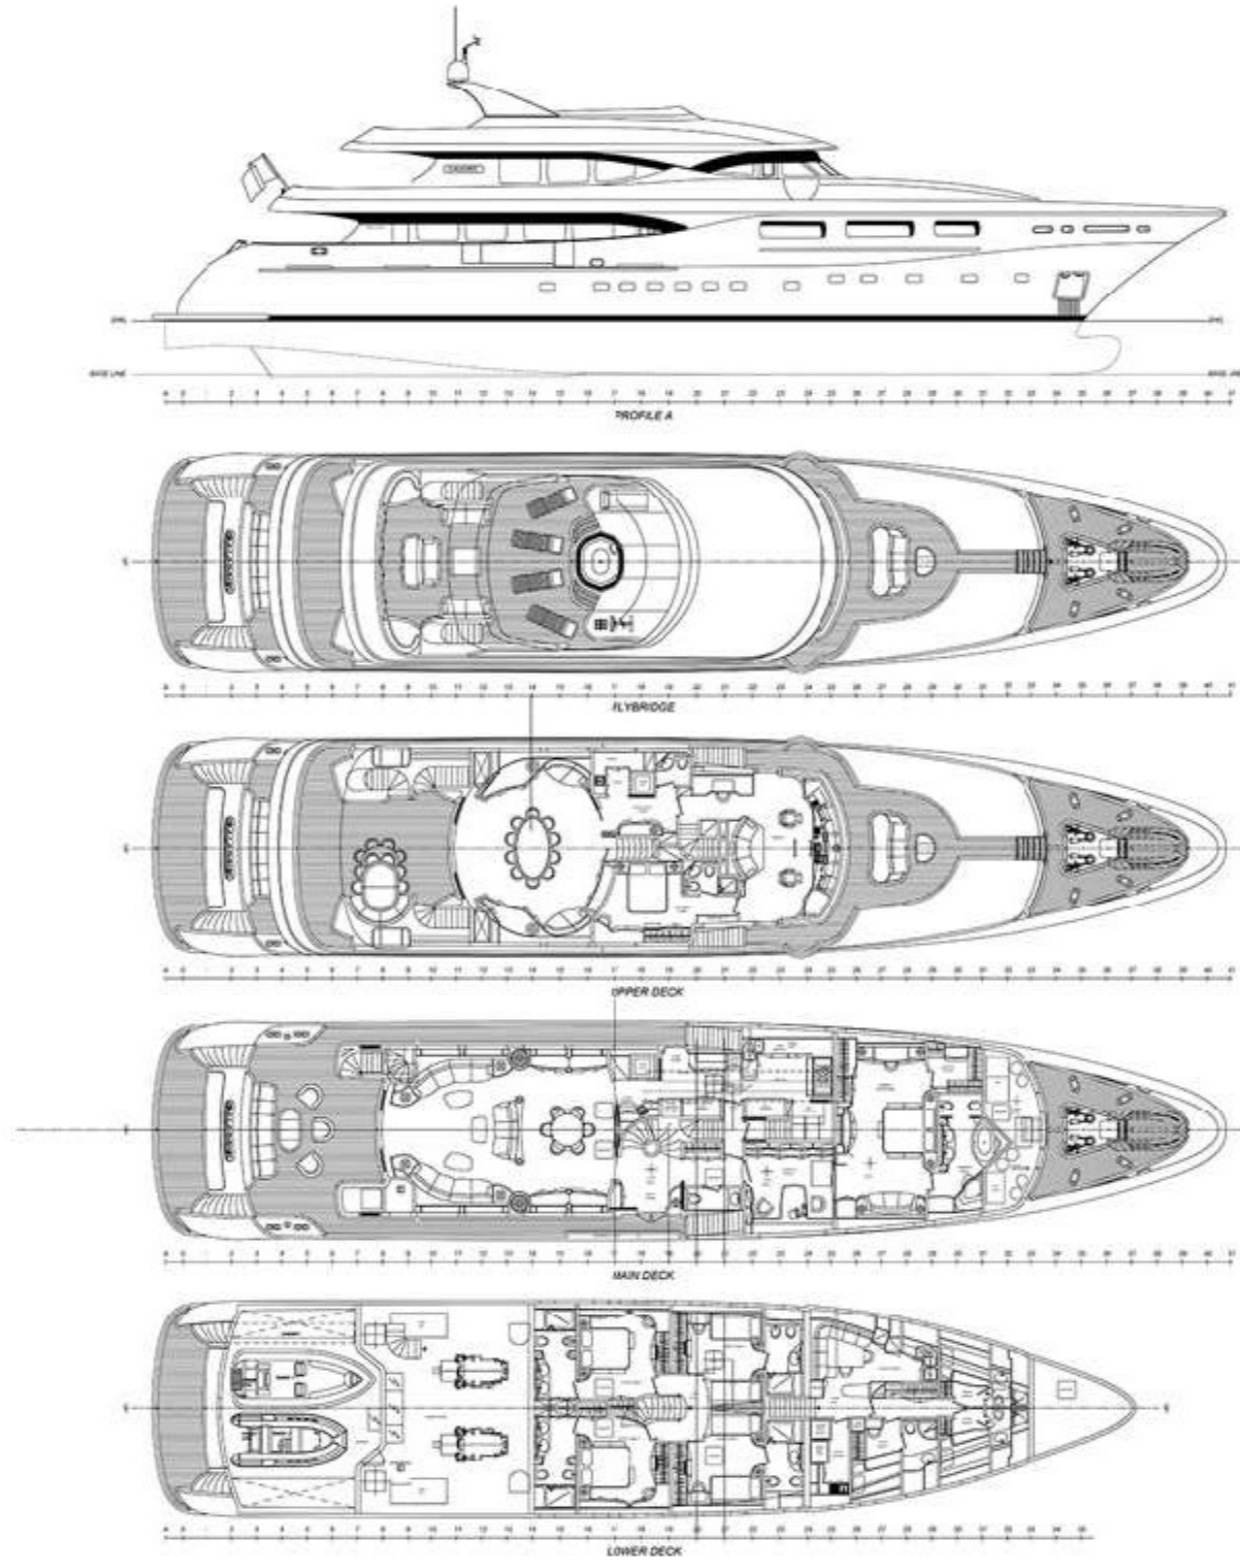

FOR CHARTER

HOLIDAY

BUILDER	MAIORA
BUILT / REFIT	2005 / 2020
BEAM	8.80M / 28'10"
STATEROOMS	5
GUESTS	12
CREW	8
SPEED	11 KNOTS / 14 MAX
CRUISING AREA SUMMER	WEST MEDITERRANEAN
CRUISING AREA WINTER	WEST MEDITERRANEAN
WEEKLY RATE HIGH	€ 149,000
WEEKLY RATE LOW	€ 130,000

EXPERT'S VIEW

"Sociable exterior decks, spacious interior living areas and comfortable accommodation for 12 guests in 5 well-appointed staterooms is what makes HOLIDAY the perfect yacht to escape day-to-day life. Equipped with plenty of water toys, tenders and a sun deck Jacuzzi, she is an all-round ideal charter yacht. HOLIDAY has recently undergone a light refit which included new interior soft furnishings and refreshed exterior decks."

2 X SEABOBS

KAYAKS

SUPS

INFLATABLE POOL

INFLATABLE PLATFORM

FLITEBOARD E-FOIL

INVICTUS 470 CHASE BOAT

HOLIDAY has a brand new Invictus 470 chase boat which can be chartered for an additional €17,500 per week.

YACHT FOR CHARTER | HOLIDAY | 42.45M / 139'03" | GENERAL ARRANGEMENT

Yachts offered are subject to availability. The particulars are believed to be correct but are not guaranteed and may not be used for contractual purposes. Specification provided for information only.