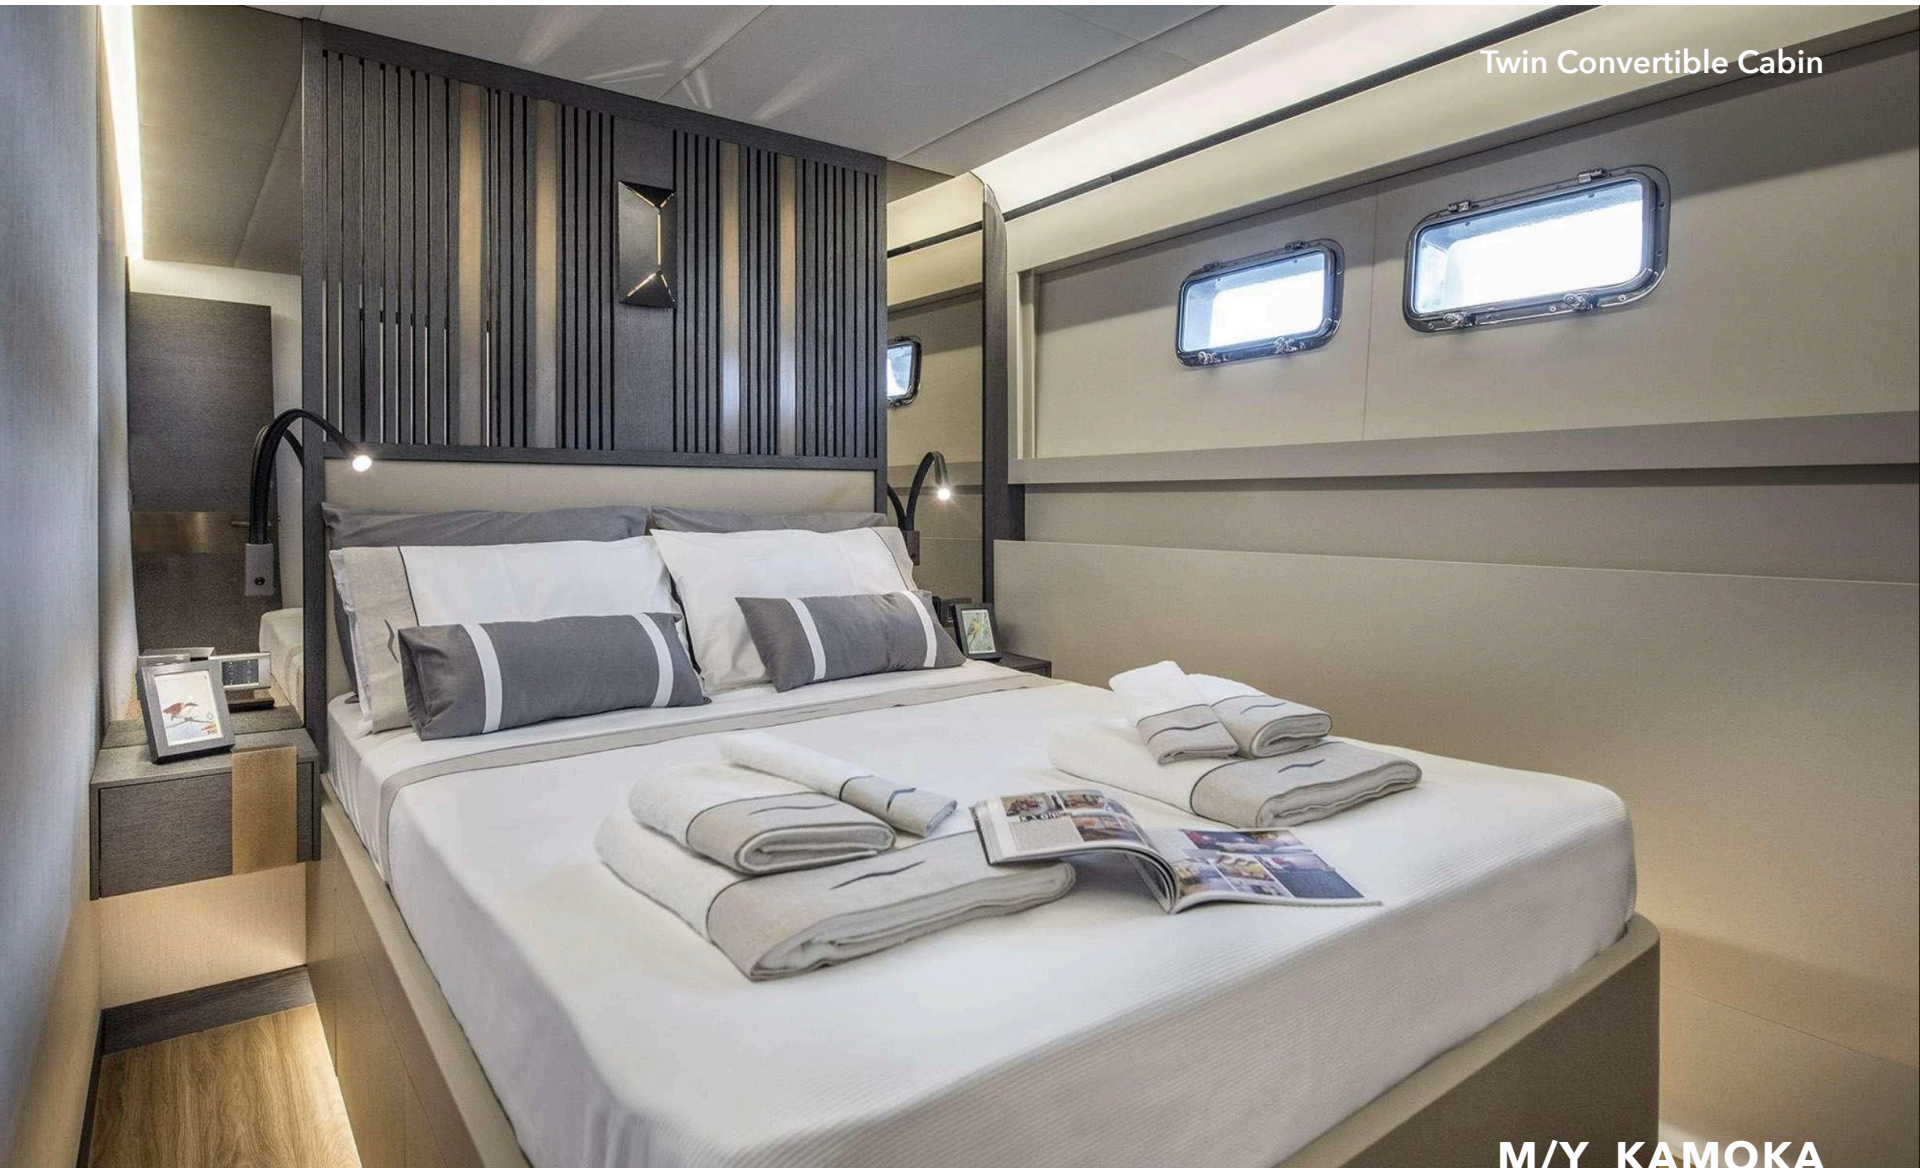

Twin Convertible Cabin

M/Y KAMOKA