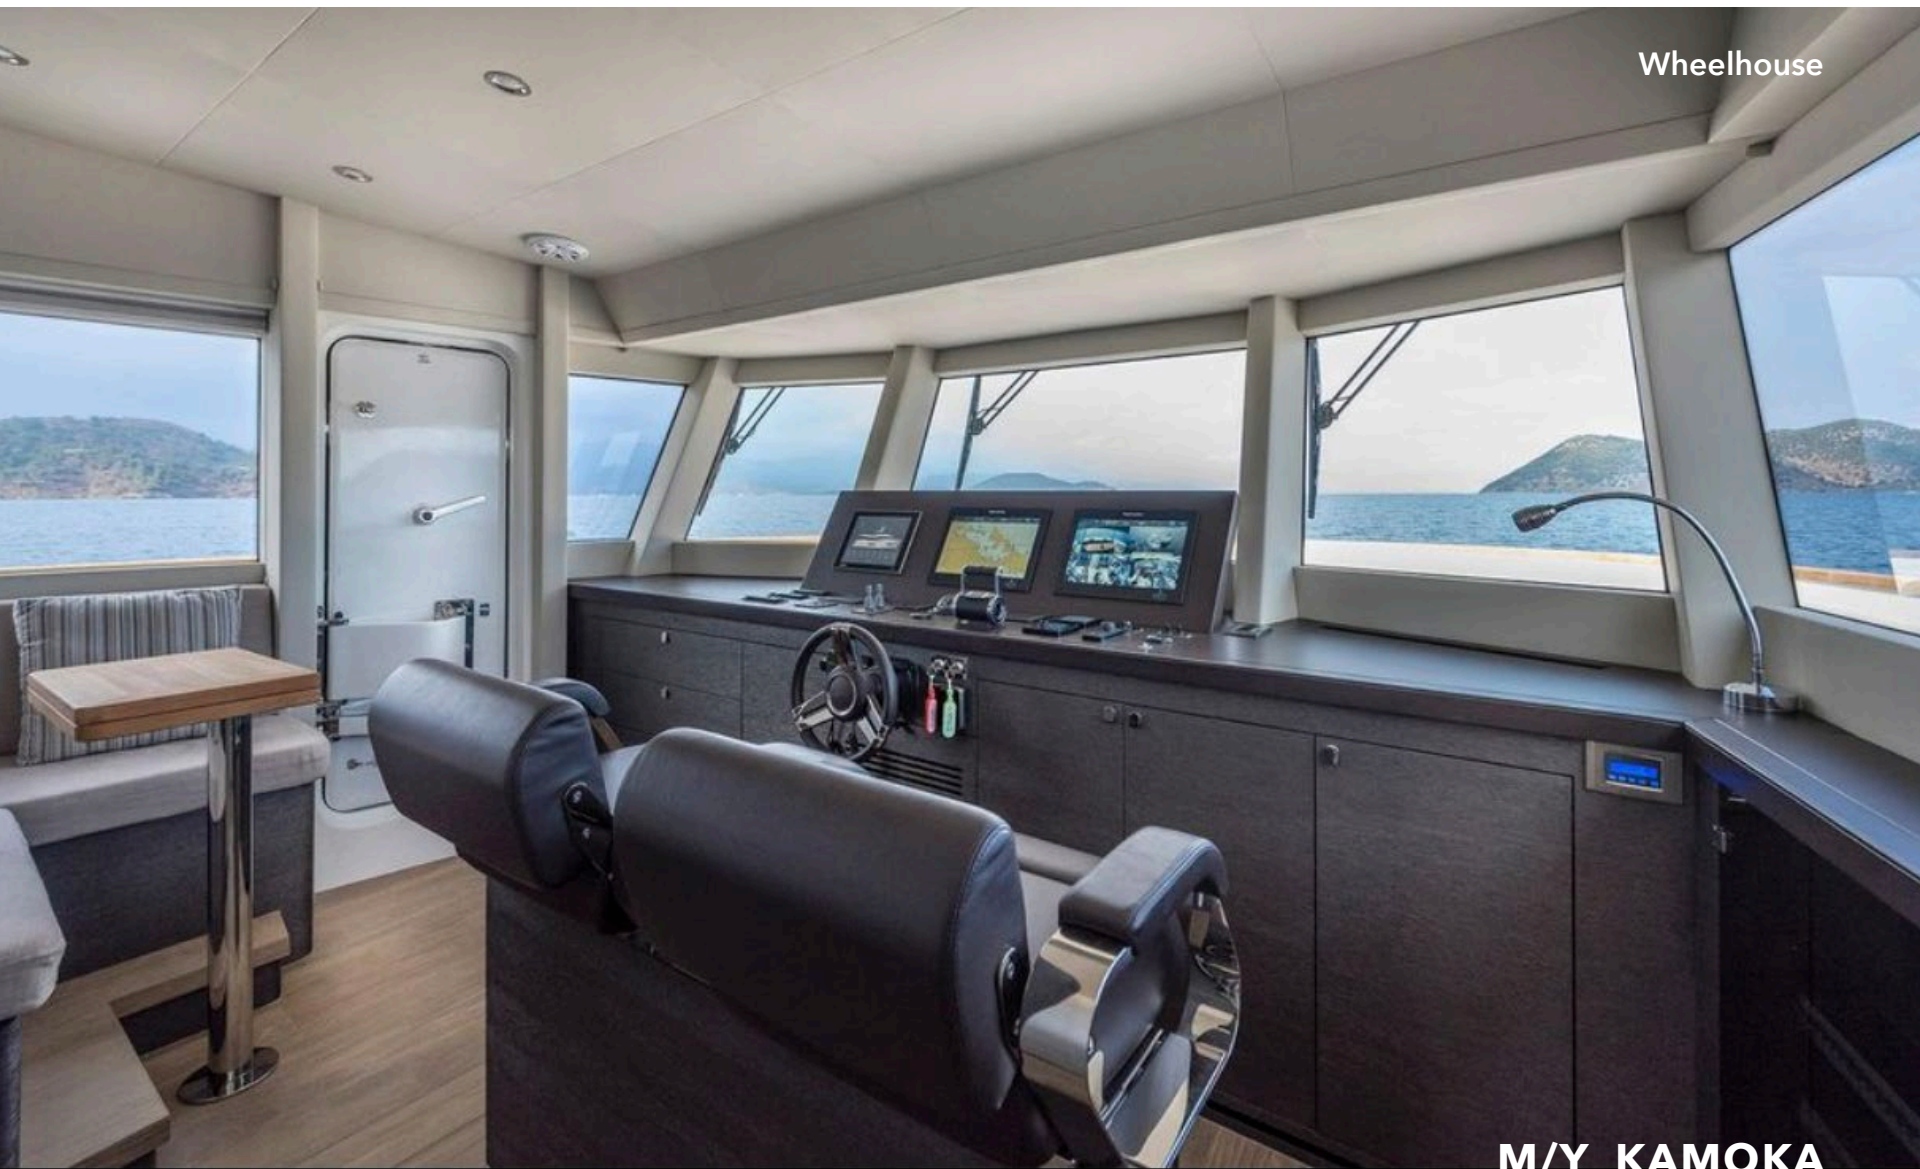

Wheelhouse

M/Y KAMOKA