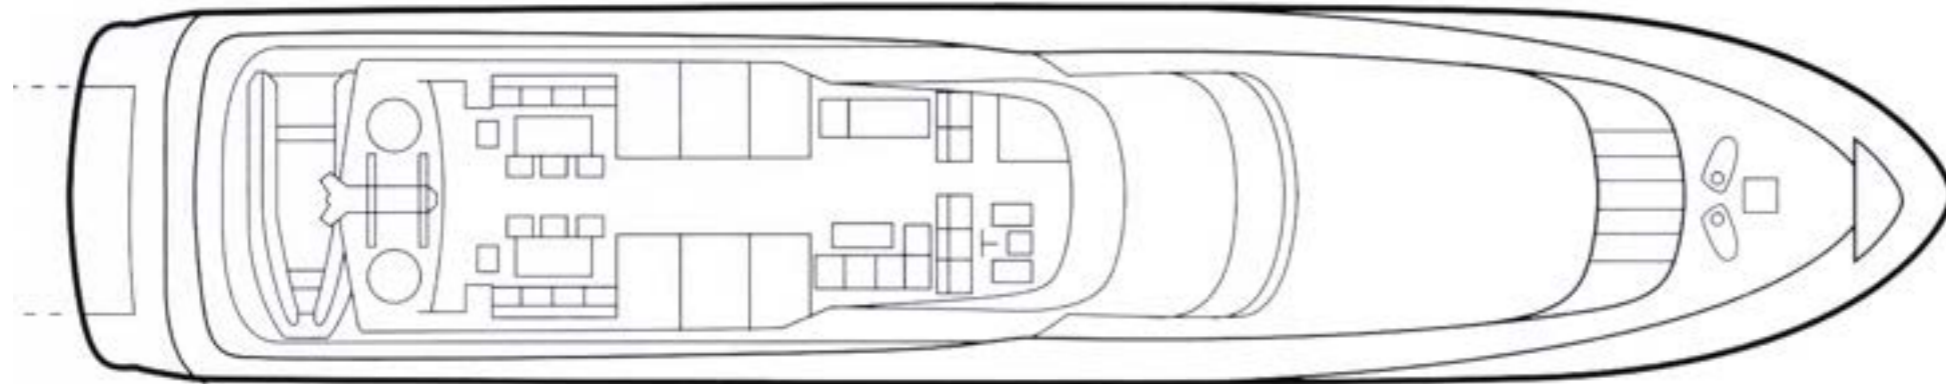

1 X TOWABLE DOUBLE TROUBLE TUBE (2021)

1 X TOWABLE SOFA, THREE SEATED (2022)

WATER-SKIS (2022)

TUBES

CANOE

FISHING AND SNORKELING EQUIPMENT

SUN DECK

MAIN DECK

LOWER DECK