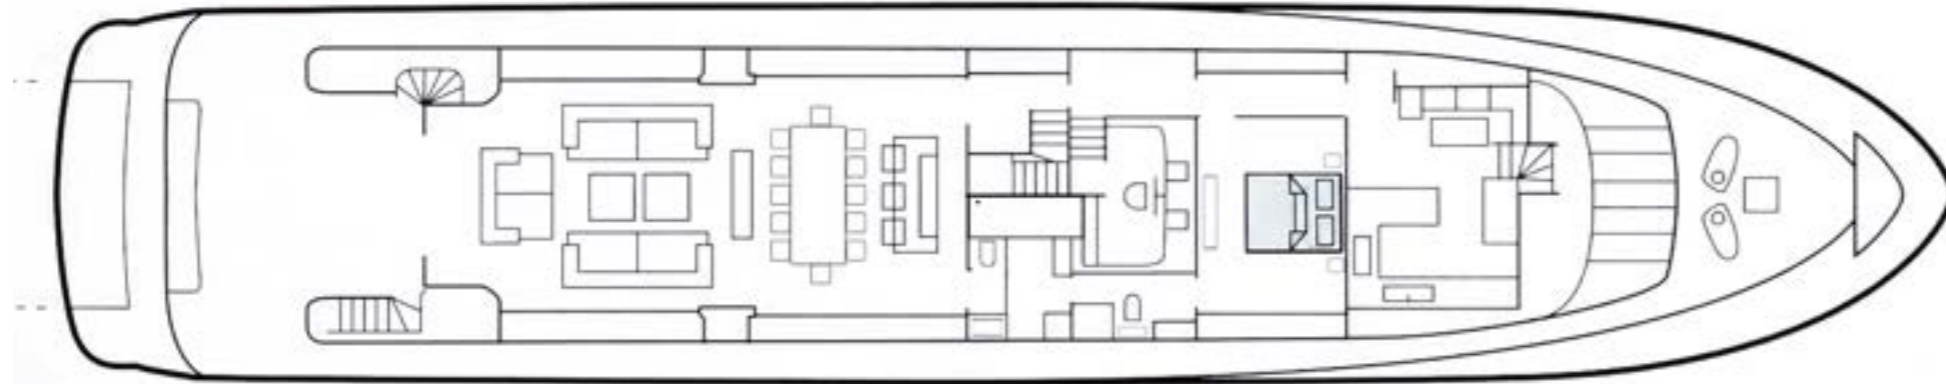

1 X TOWABLE DOUBLE TROUBLE TUBE (2021)

1 X TOWABLE SOFA, THREE SEATED (2022)

WATER-SKIS (2022)

TUBES

CANOE

FISHING AND SNORKELING EQUIPMENT

SUN DECK

MAIN DECK

LOWER DECK