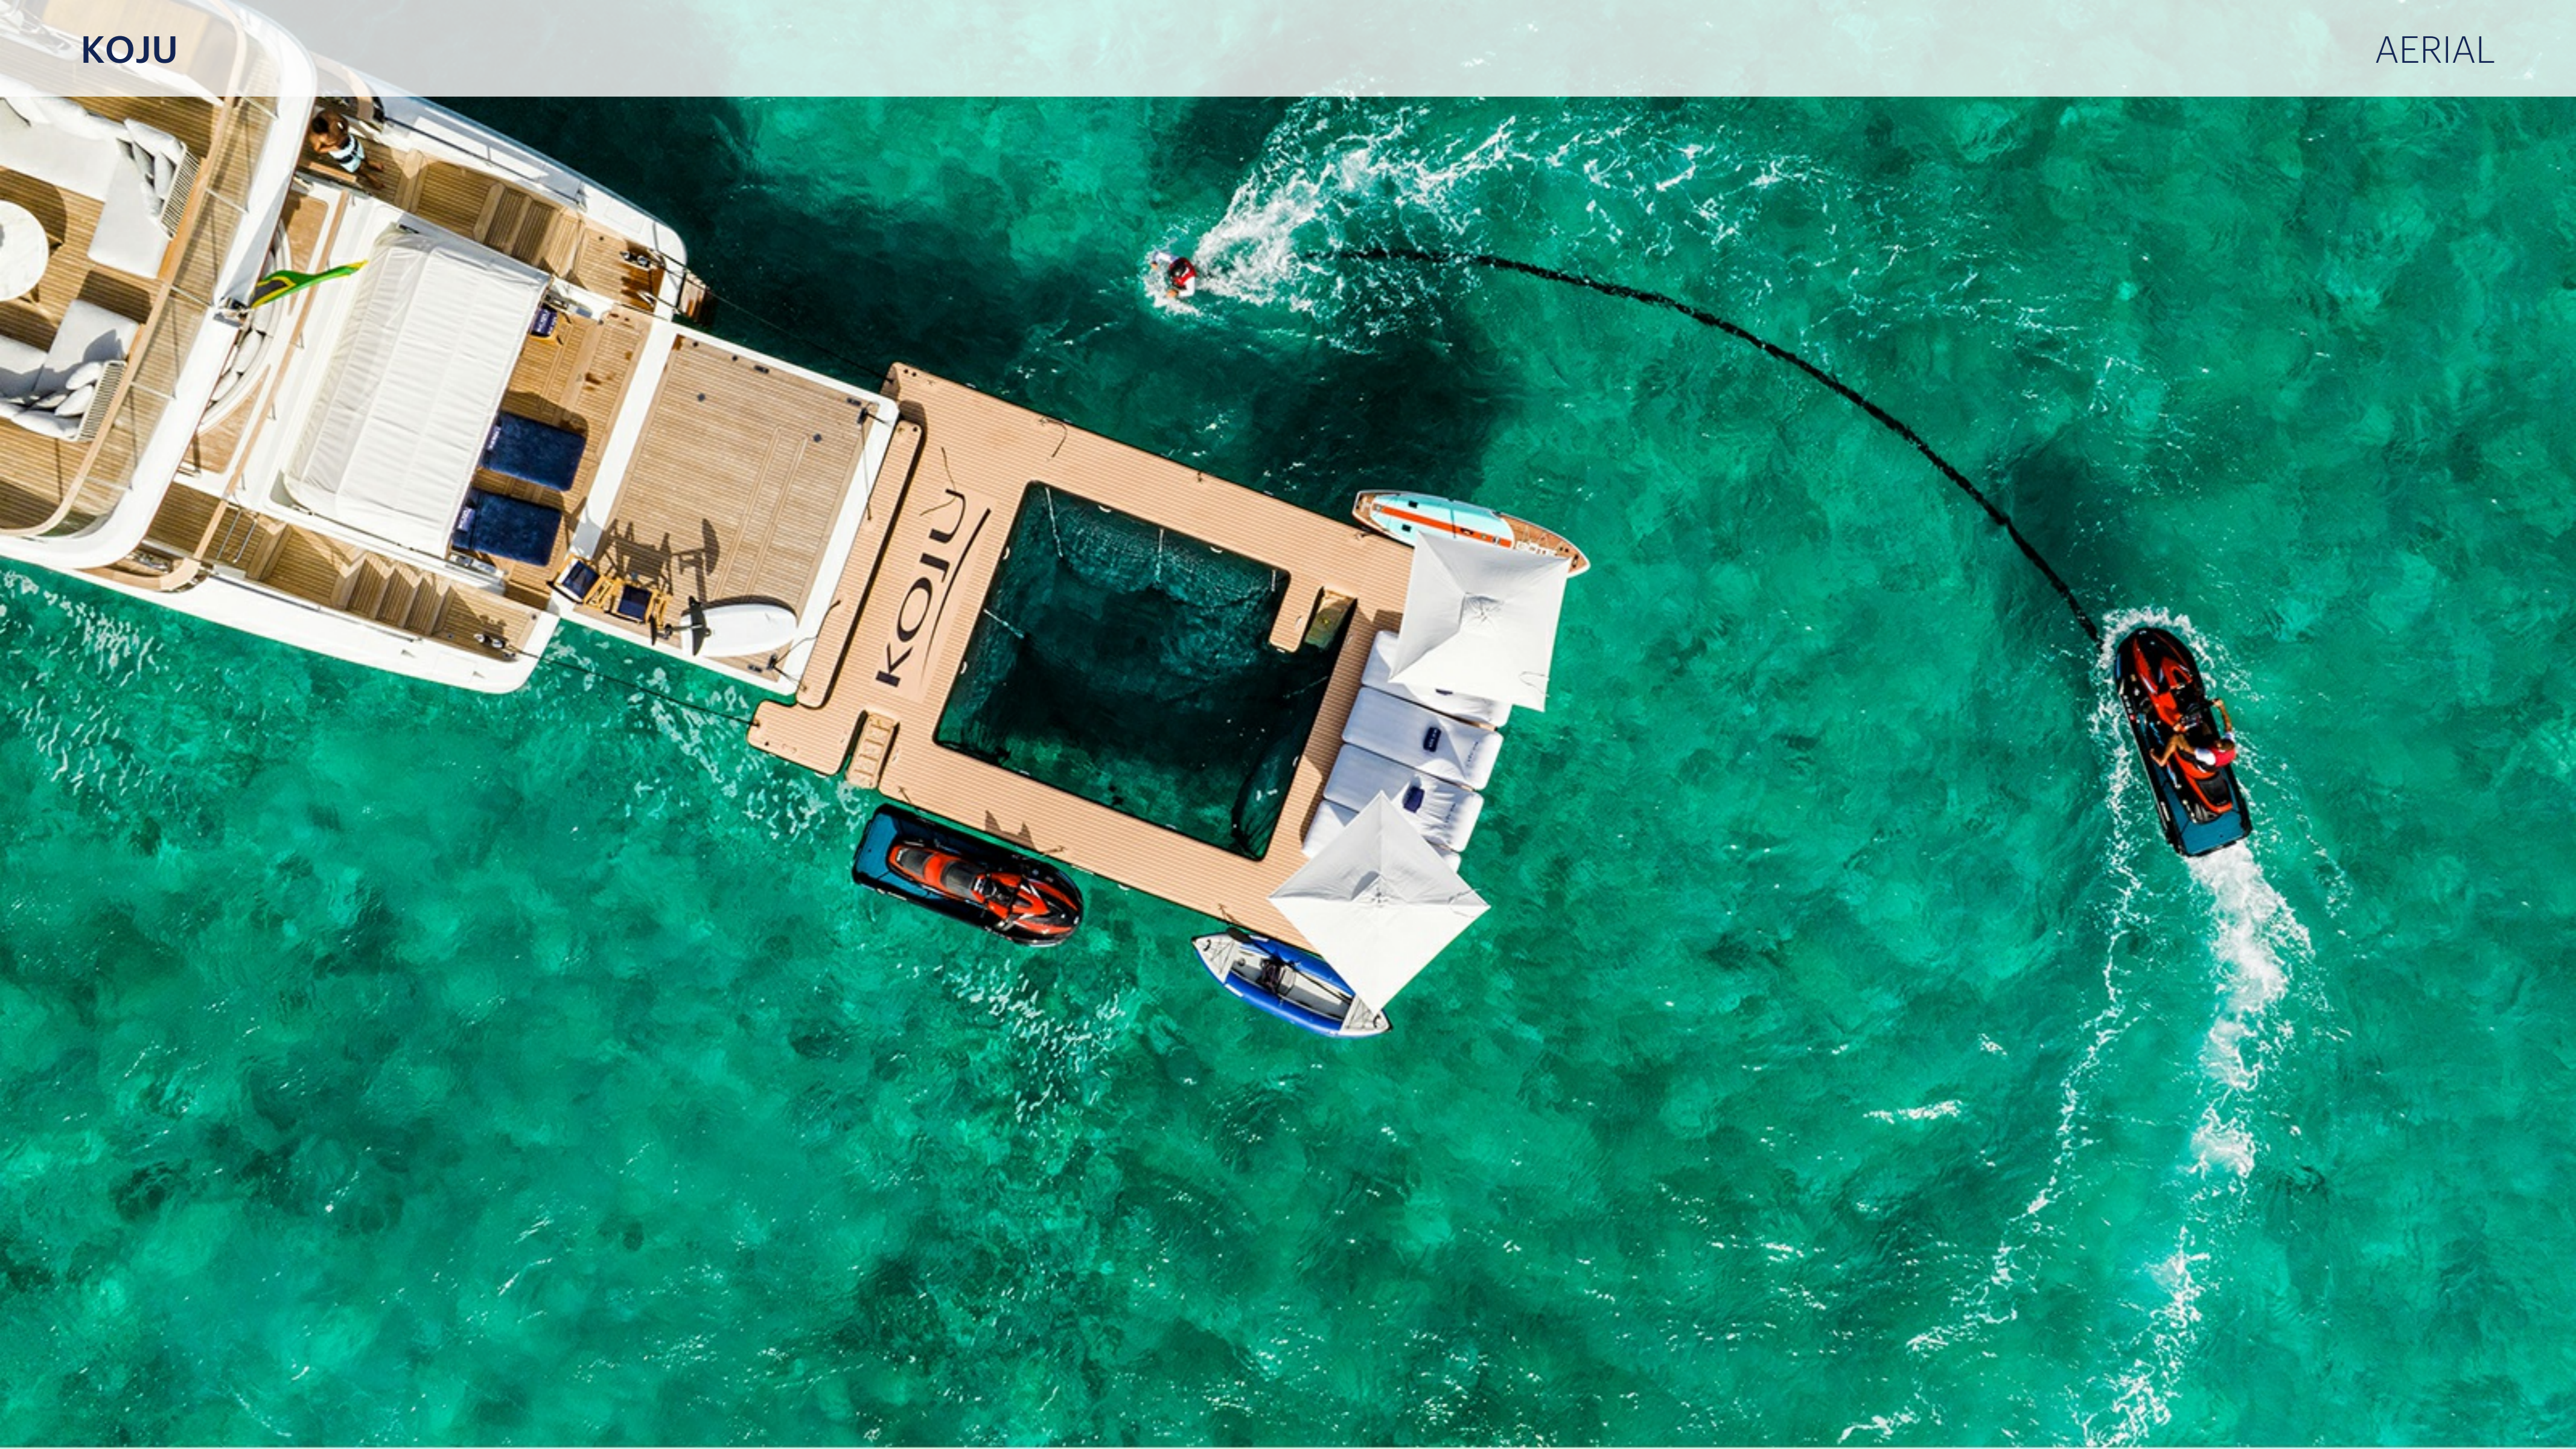

KOJU

AERIAL