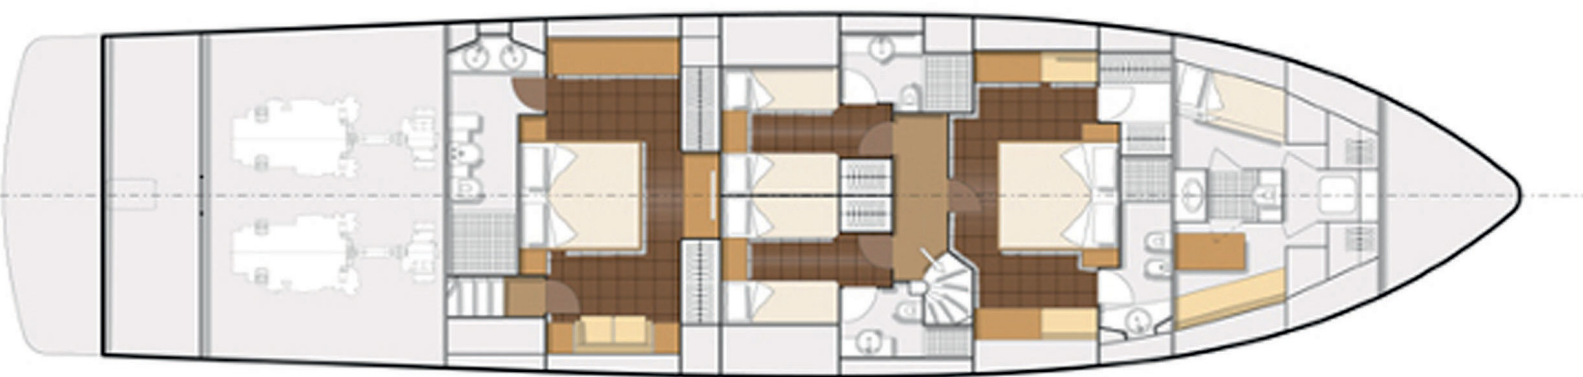

LADY LONA

Lady LONA

SPECIFICATIONS

Length (m/ft):	26.20 / 85'9"
Beam (m/ft):	6.12 / 20'1"
Draft (m/ft):	1.95 / 6'4"
Year Built:	2003
Builder:	Amer
WiFi:	Yes
Air conditioning:	Yes
Stabilisers at anchor:	No
Stabilisers underway:	No
Number of Cabins:	4
Maximum guests sleeping:	9
Total guests cruising:	12
Cabin Configuration:	2 double, 2 twin
Total crew:	3