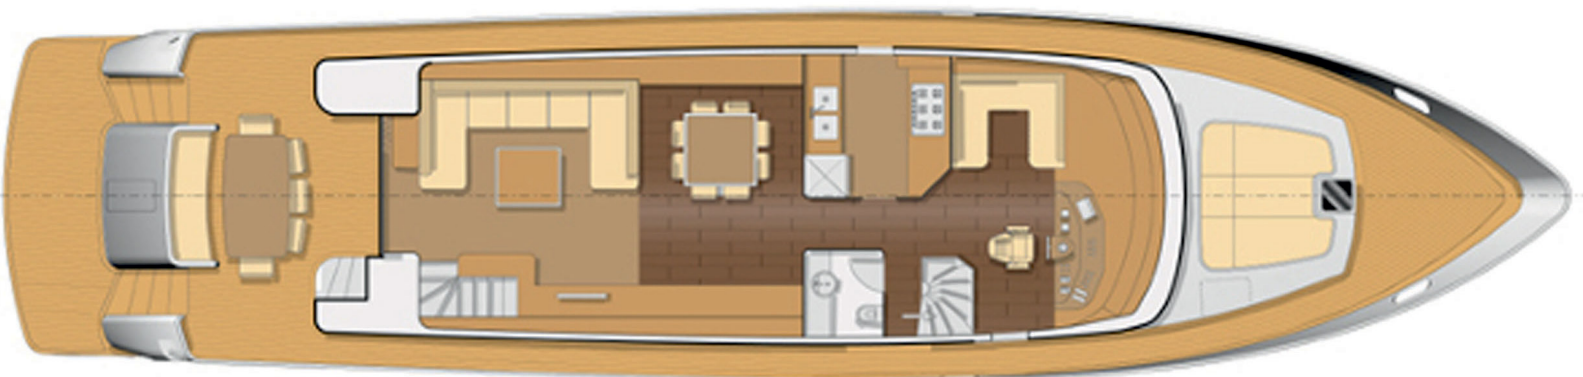

LADY LONA

Lady LONA

SPECIFICATIONS

Length (m/ft):	26.20 / 85'9"
Beam (m/ft):	6.12 / 20'1"
Draft (m/ft):	1.95 / 6'4"
Year Built:	2003
Builder:	Amer
WiFi:	Yes
Air conditioning:	Yes
Stabilisers at anchor:	No
Stabilisers underway:	No
Number of Cabins:	4
Maximum guests sleeping:	9
Total guests cruising:	12
Cabin Configuration:	2 double, 2 twin
Total crew:	3

TENDERS AND TOYS

Tiger Marine 4.40
Water ski
Donut
2 x Seabob Cayago
Snorkeling gear

M/Y LADY LONA