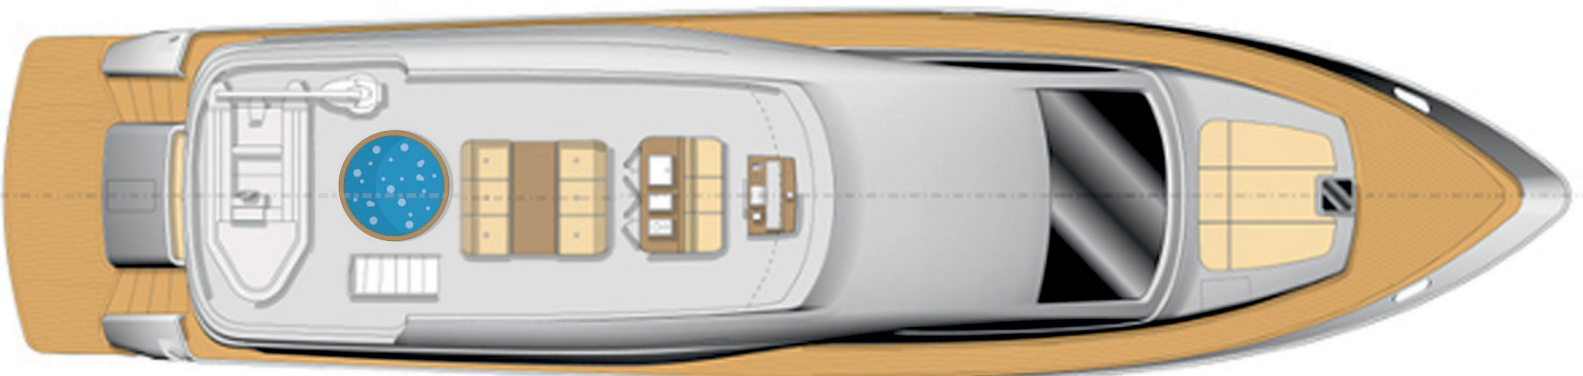

LADY LONA

Lady LONA

SPECIFICATIONS

Length (m/ft):	26.20 / 85'9"
Beam (m/ft):	6.12 / 20'1"
Draft (m/ft):	1.95 / 6'4"
Year Built:	2003
Builder:	Amer
WiFi:	Yes
Air conditioning:	Yes
Stabilisers at anchor:	No
Stabilisers underway:	No
Number of Cabins:	4
Maximum guests sleeping:	9
Total guests cruising:	12
Cabin Configuration:	2 double, 2 twin
Total crew:	3

TENDERS AND TOYS

Tiger Marine 4.40
Water ski
Donut
2 x Seabob Cayago
Snorkeling gear

M/Y LADY LONA