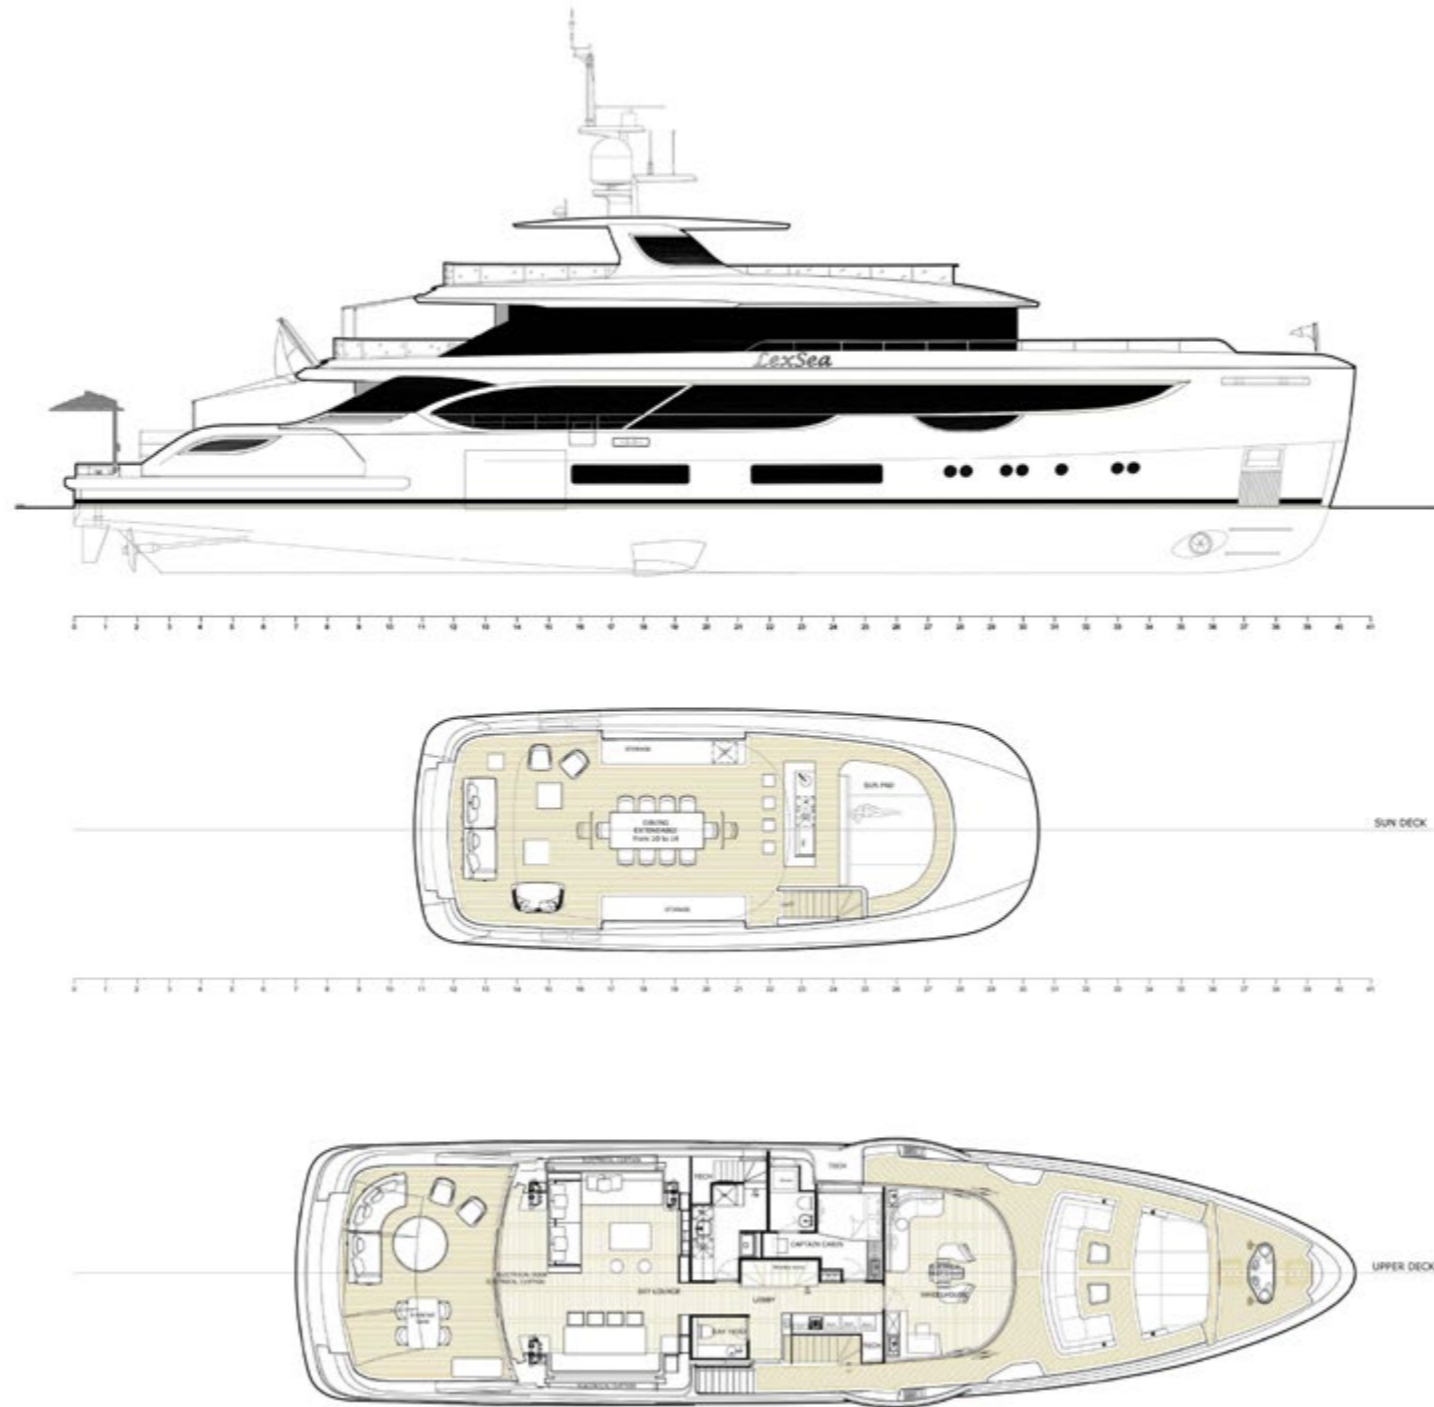

# LEXSEA

BUILDER	BENETTI
BUILT	2022
BEAM	8.33M / 27' 4"
STATEROOMS	5
GUESTS	10
CREW	9
SPEED	13 KNOTS / 17 MAX

**CRUISING AREA SUMMER**

**MEDITERRANEAN**

**CRUISING AREA WINTER**

**PLEASE ENQUIRE**

**SUMMER WEEKLY RATE HIGH**

### **EXPERT'S VIEW**

*"Experience unparalleled comfort on board the 41m Benetti Oasis, LEXSEA. Featuring a stunning main deck open aft and beach club with a jacuzzi infinity pool and fold-down terraces, she offers expansive spaces for relaxation and entertainment. LEXSEA accommodates up to 10 guests in a flexible five-cabin layout, including a main-deck full-beam Master Suite, two VIP double cabins, and two convertible Twins with pullman beds. With a dedicated, professional crew of 9, LEXSEA is the perfect choice for an unforgettable holiday on the water."*

**TENDERS & TOYS**

1 X CHASE BOAT TECHNOHULL T7 40

1 X 5M WILLIAMS JET TENDER

1 X SEADOO SPARK TRIX

2 X SEABOB 5 F SR

1 X SEABOB 5 F S

1 X FLIGHT BOARD

2 X PADDLE BOARDS JOBE

1 X PADDLE BOARD BIKE

1 X TOWING SOFA (4 PAX)

1 X TOWING DOUGHNUT (1 PAX)

WATER SKI

WAKE BOARD

SNORKELING EQUIPMENT

YACHT FOR CHARTER | LEXSEA | 40.80M / 133' 10" | GENERAL ARRANGEMENT

Yachts offered are subject to availability. The particulars are believed to be correct but are not guaranteed and may not be used for contractual purposes. Specification provided for information only.