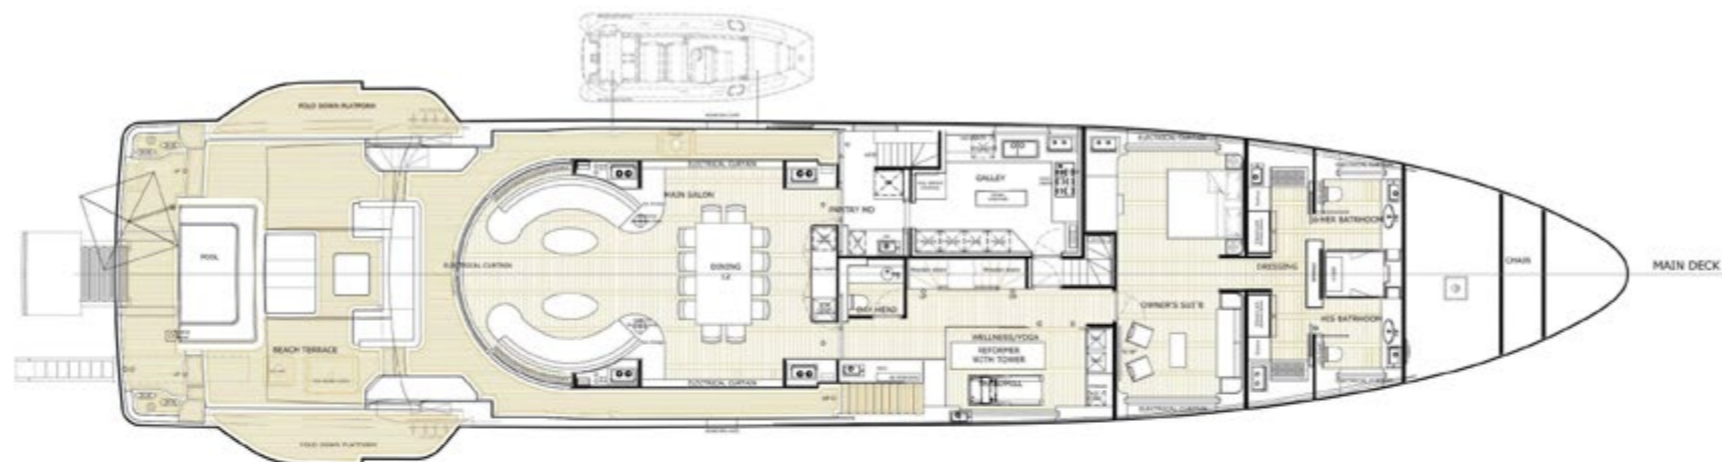

YACHT FOR CHARTER | LEXSEA | 40.80M / 133' 10" | GENERAL ARRANGEMENT

This configuration contains details not included in the standard supply. For more details, please contact the project manager.

04	06/03/2022	
03	15/02/2021	
02	03/12/2020	
Rev./Type	Date/Date	Descrizione/Modifica/Modulo De
Benetti Via Salaria 1000 - 00198 Roma (RM) - Italy Tel. +39 06 8530 2000 Fax. +39 06 8530 2001		
Scale: 1:75		
Project Name: "BENETTI OASIS 40 M"		
Project Description: GENERAL ARRANGEMENT_PIANO GENE		
BO105	BO105_0101_04	1/1