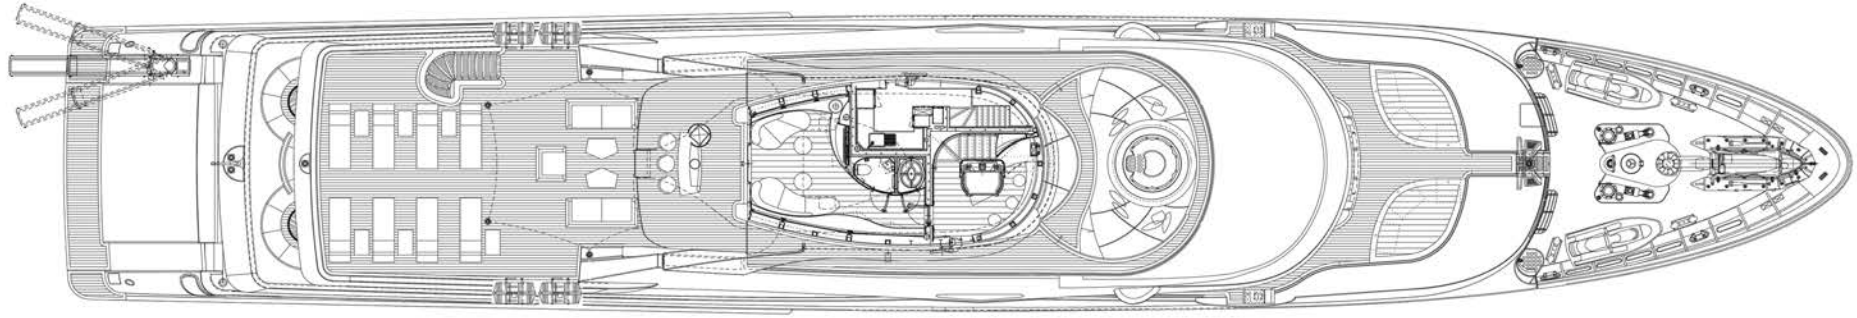

LIGHT HOLIC GA 1/2