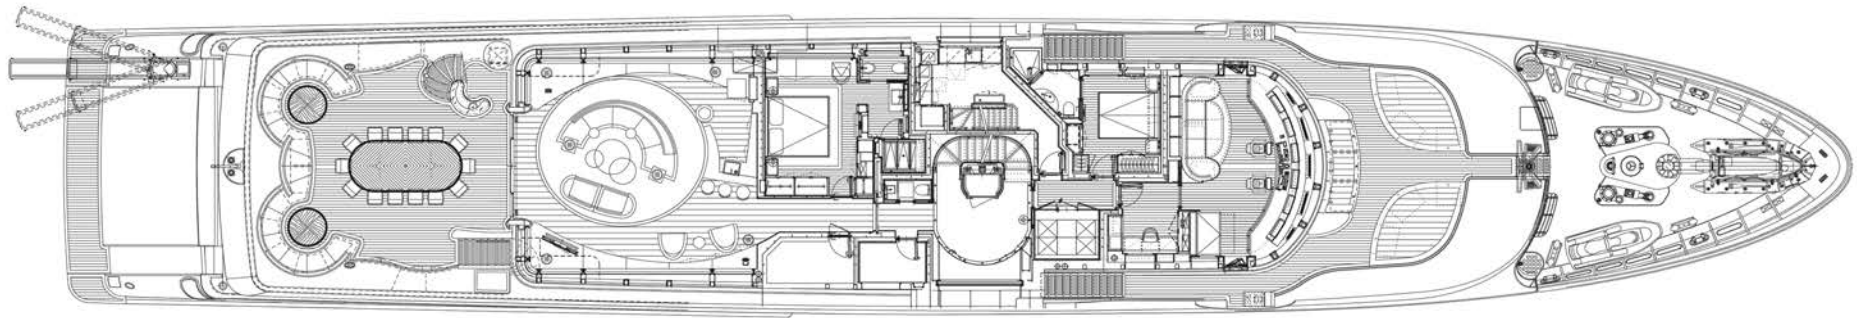

LIGHT HOLIC GA 1/2