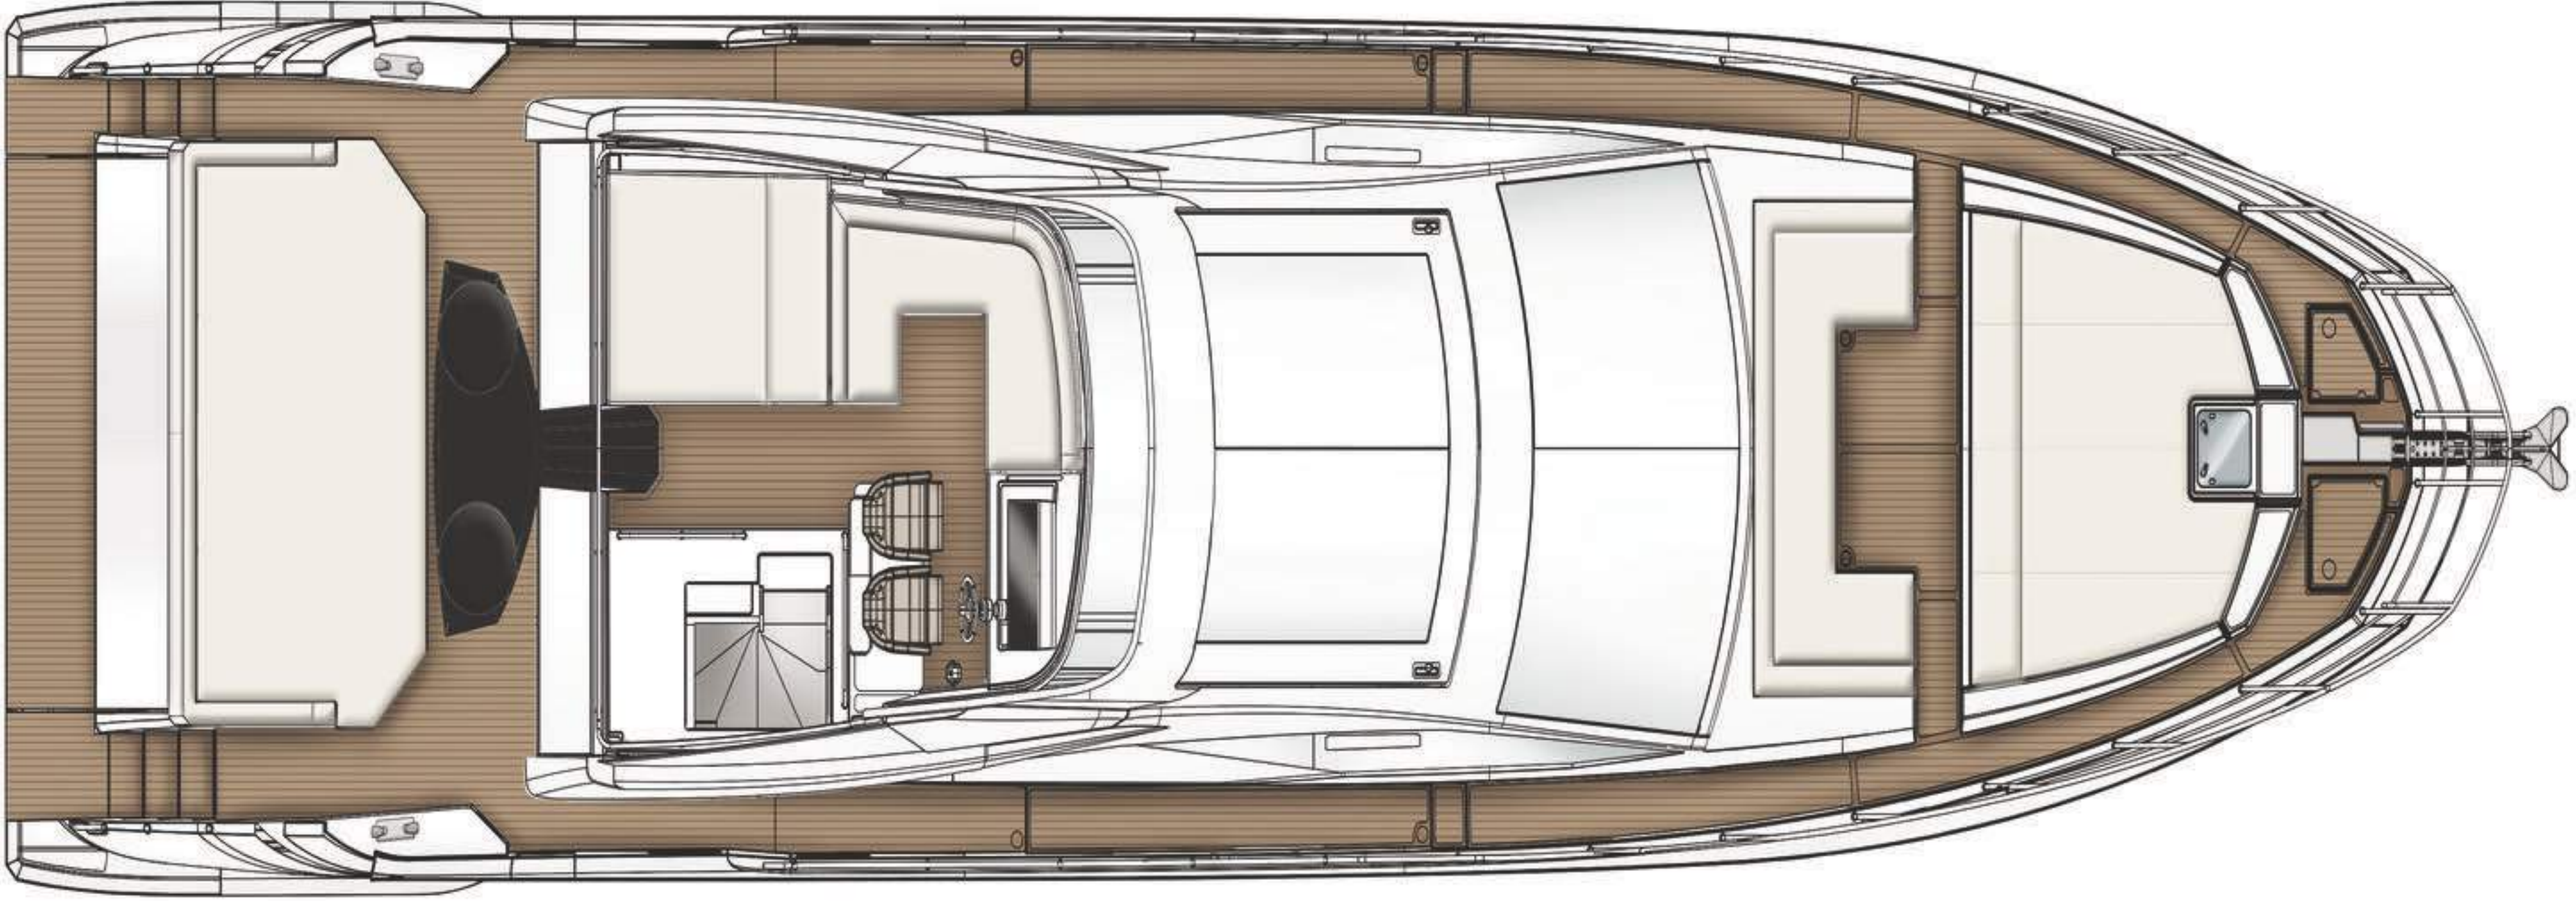

LIMITLESS

FLYBRIDGE