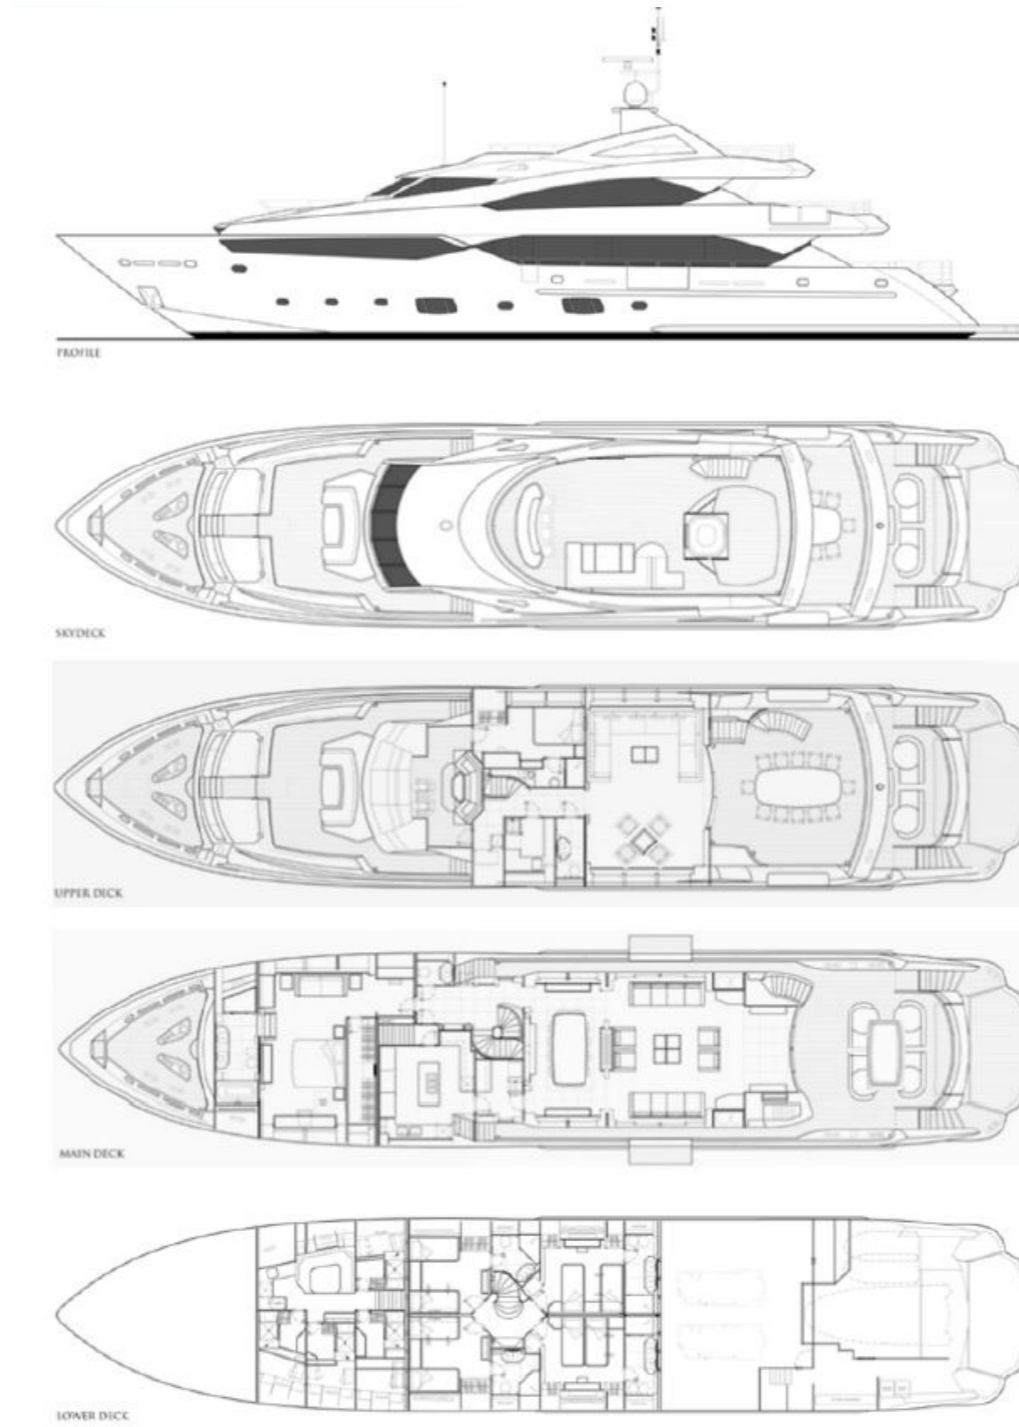

FOR CHARTER

LUSIA M

BUILDER	SUNSEEKER
BUILT / REFIT	2013 / 2015
BEAM	8.10M / 26' 7"
STATEROOMS	5
GUESTS	11
CREW	8
SPEED	15 KNOTS / 23 MAX
CRUISING AREA SUMMER	WEST MEDITERRANEAN
CRUISING AREA WINTER	PLEASE ENQUIRE
WEEKLY RATE HIGH	€ 155,000
WEEKLY RATE LOW	€ 145,000

EXPERT'S VIEW

"LUSIA M is a stunning Sunseeker in a contemporary interior with soothing land-colored soft furnishings, marvelous woods and fine marbles. Her interior configuration has been designed to comfortably accommodate up to 10 guests overnight in 5 cabins, comprising a master suite, 2 double cabins, 2 convertible twin cabins to doubles and 1 pullman bed. A wide array of water toys is available on board."

1 X RUNNER (6X1,57) 2020

1 X OPEN WATER SWIMMING POOL AGAINST

JELLYFISH (4X4) 2020

1 X JET SKI DOCK 2021

2 X PADDLES 2021

3 X TOWABLES DONUTS (2X1 OR 4 PAX)

1 X WATERSKI 2021

2 X WAKEBOARDS 2021 (ADULT + CHILDREN)

12 X SNORKELLING GEAR 2021

RYA CENTER

YACHT FOR CHARTER | LUSIA M | 40.05M / 131' 5" | GENERAL ARRANGEMENT

Yachts offered are subject to availability. The particulars are believed to be correct but are not guaranteed and may not be used for contractual purposes. Specification provided for information only.