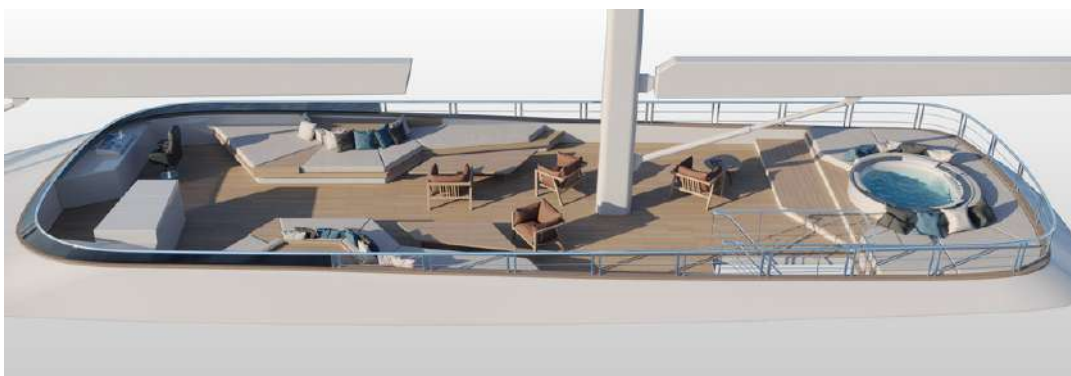

# SPECIFICATIONS

---

Type: Luxury sailing yacht

Charter type: Crewed (8 crew members)

Build year: 2023

Length overall: 41.78 m (137 ft)

Beam: 8.40 m

# MARALLURE

---

Draft: 2.60 m

Cabins: 6

Berths: 12

Toilets: 6

Max. passengers: registered for 12

MARALLURE