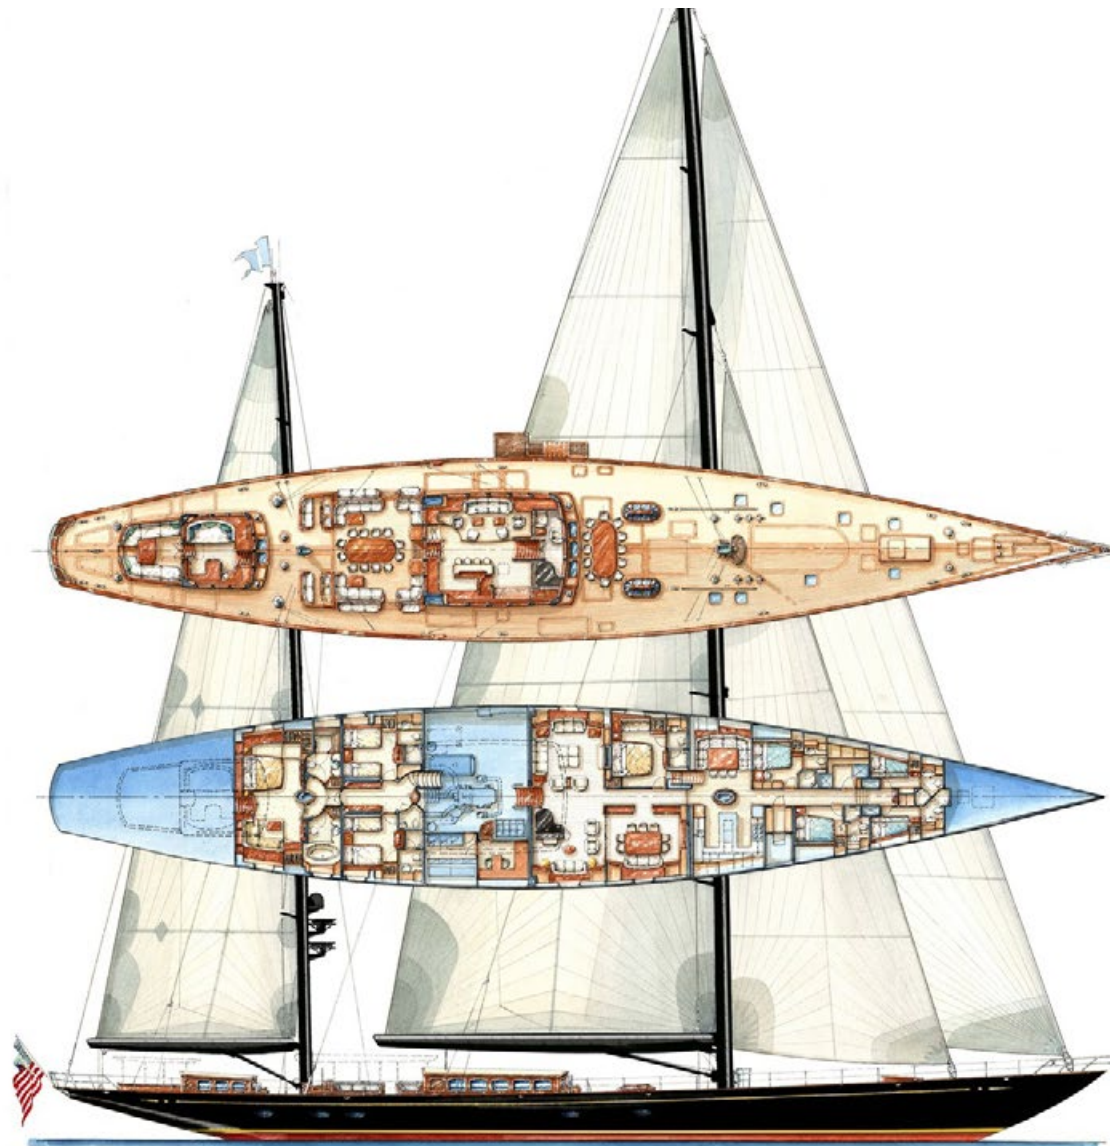

FOR CHARTER

MARIE 54.60M / 179'02"

FOR CHARTER

# MARIE 54.60M / 179'02"

FOR CHARTER

MARIE 54.60M / 179'02"

FOR CHARTER

# MARIE 54.60M / 179'02"

GENERAL LAYOUT