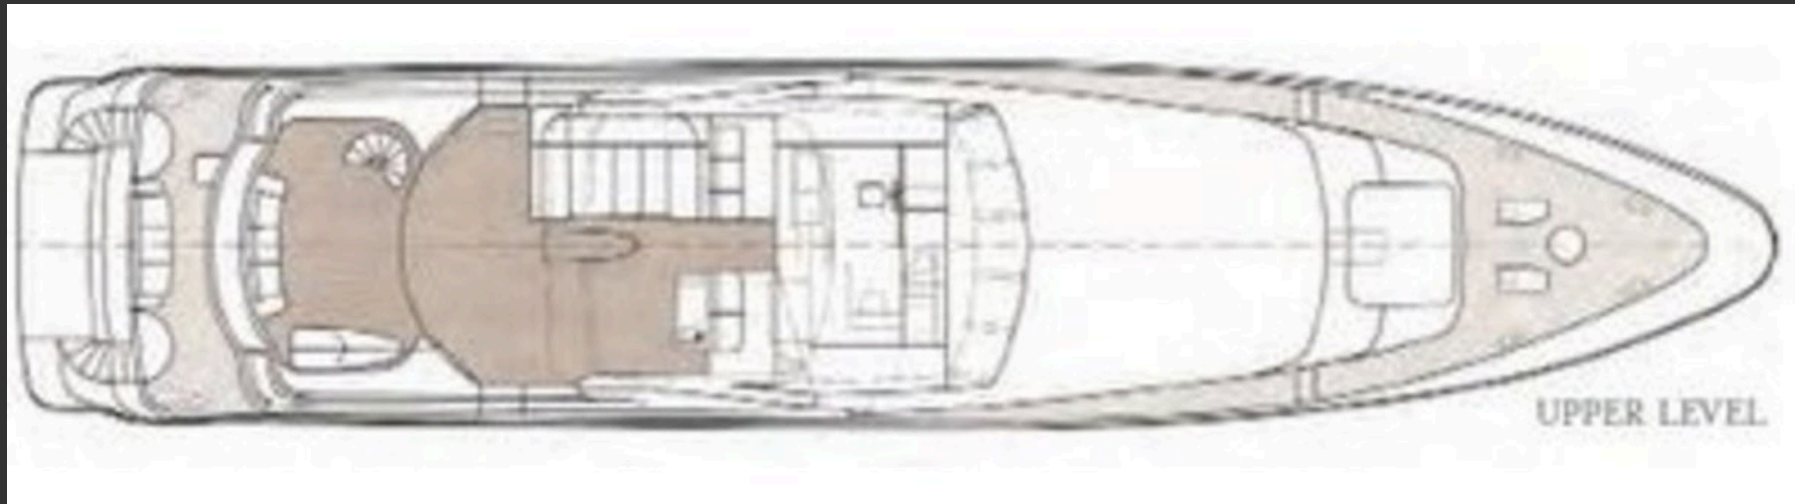

CREW

7

CRUISE SPEED

13kn

LOCATION: GREECE

CONSUMPTION: 200 lt/hr

CABIN CONFIGURATION: Master Cabin on Main Deck, VIP and Two Twin Cabins with Pullman Beds on the Lower Deck, all with en-suite facilities

AMENITIES & TOYS: 5.00m Castoldi tender 125hp outboard, 2 Sea Bobs (2017), 1 Inflatable Paddle board SUP, 1 Inflatable Paddle Board with Sail, 1 Inflatable Canoe (1 person), 2 two-seater Kayaks, Water Ski, Wake board, Knee Board, Various Towable toys including a Banana and Rings, Snorkelling and Fishing Gear, Inflatable Slide upon request

Milos at Sea

Milos
at Sea

PIRAEUS

MILOS AT SEA
DECK PLANS

LOWER LEVEL

Advertising of this vessel in any printed material or the internet is not permitted without previous consent from this office. Vessel particulars are believed to be correct but can neither be guaranteed nor used for contractual purposes.