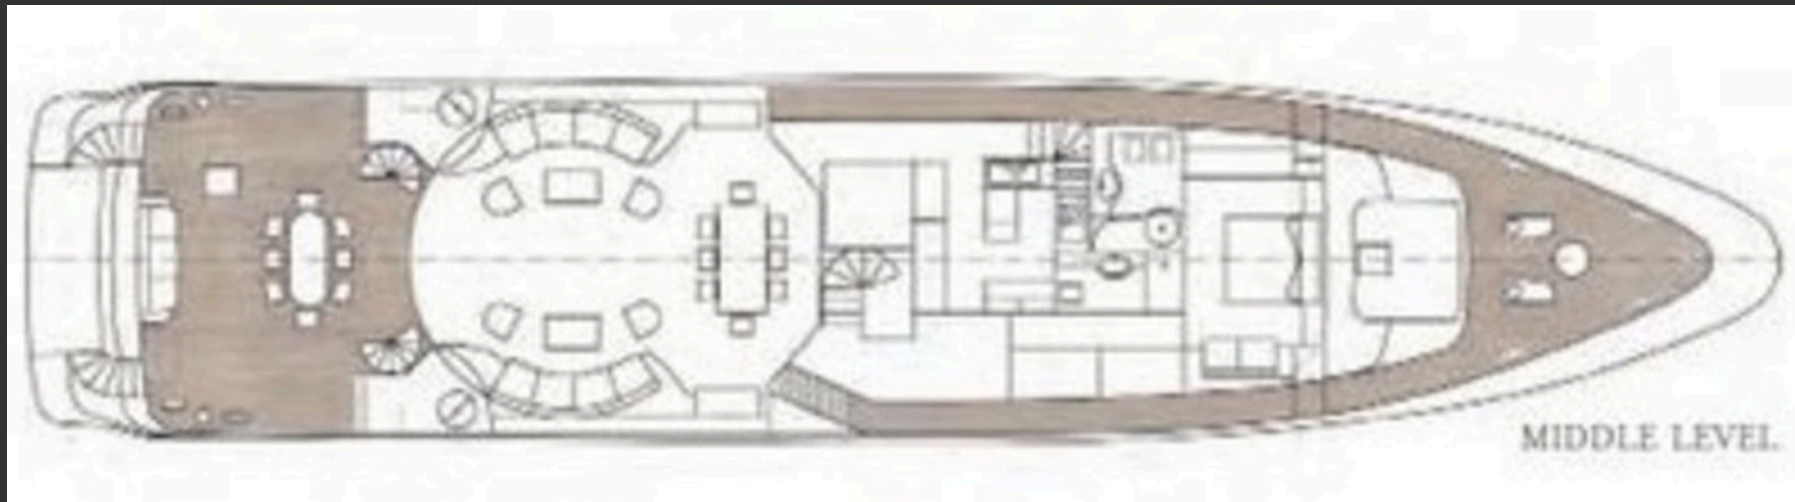

FOR CHARTER

MILOS AT SEA

MILOS AT SEA

If you are looking to combine top Greek gastronomy with the ultimate island hopping experience, look no further! MILOS AT SEA offers abundance of space in her 35m, a multi-functional deck to enjoy the Greek sun and the chef's masterpieces and a wide variety of water toys to burn it all off!

CREW

7

CRUISE SPEED

13kn

LOCATION: GREECE

CONSUMPTION: 200 lt/hr

CABIN CONFIGURATION: Master Cabin on Main Deck, VIP and Two Twin Cabins with Pullman Beds on the Lower Deck, all with en-suite facilities

AMENITIES & TOYS: 5.00m Castoldi tender 125hp outboard, 2 Sea Bobs (2017), 1 Inflatable Paddle board SUP, 1 Inflatable Paddle Board with Sail, 1 Inflatable Canoe (1 person), 2 two-seater Kayaks, Water Ski, Wake board, Knee Board, Various Towable toys including a Banana and Rings, Snorkelling and Fishing Gear, Inflatable Slide upon request

Milos at Sea

Milos
at Sea

PIRAEUS

MILOS AT SEA
DECK PLANS

LOWER LEVEL

Advertising of this vessel in any printed material or the internet is not permitted without previous consent from this office. Vessel particulars are believed to be correct but can neither be guaranteed nor used for contractual purposes.