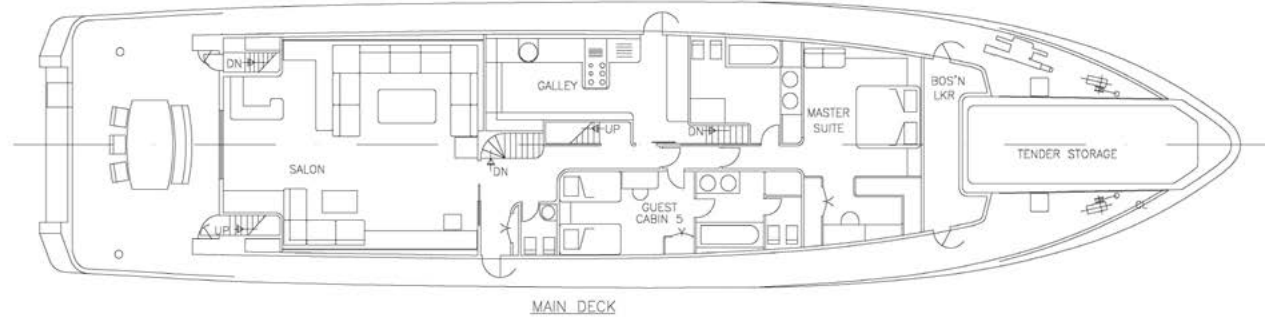

"FREESTYLE" FLOAT-ABLE PLATFORM EXTENSION  
SIZE: 7.36M X 6.92M

SPORT FISHING EQUIPMENT

THIRD LUNG DIVING SYSTEM

\*\*\* RENDEZVOUS DIVING ONLY

GENERAL ARRANGEMENT