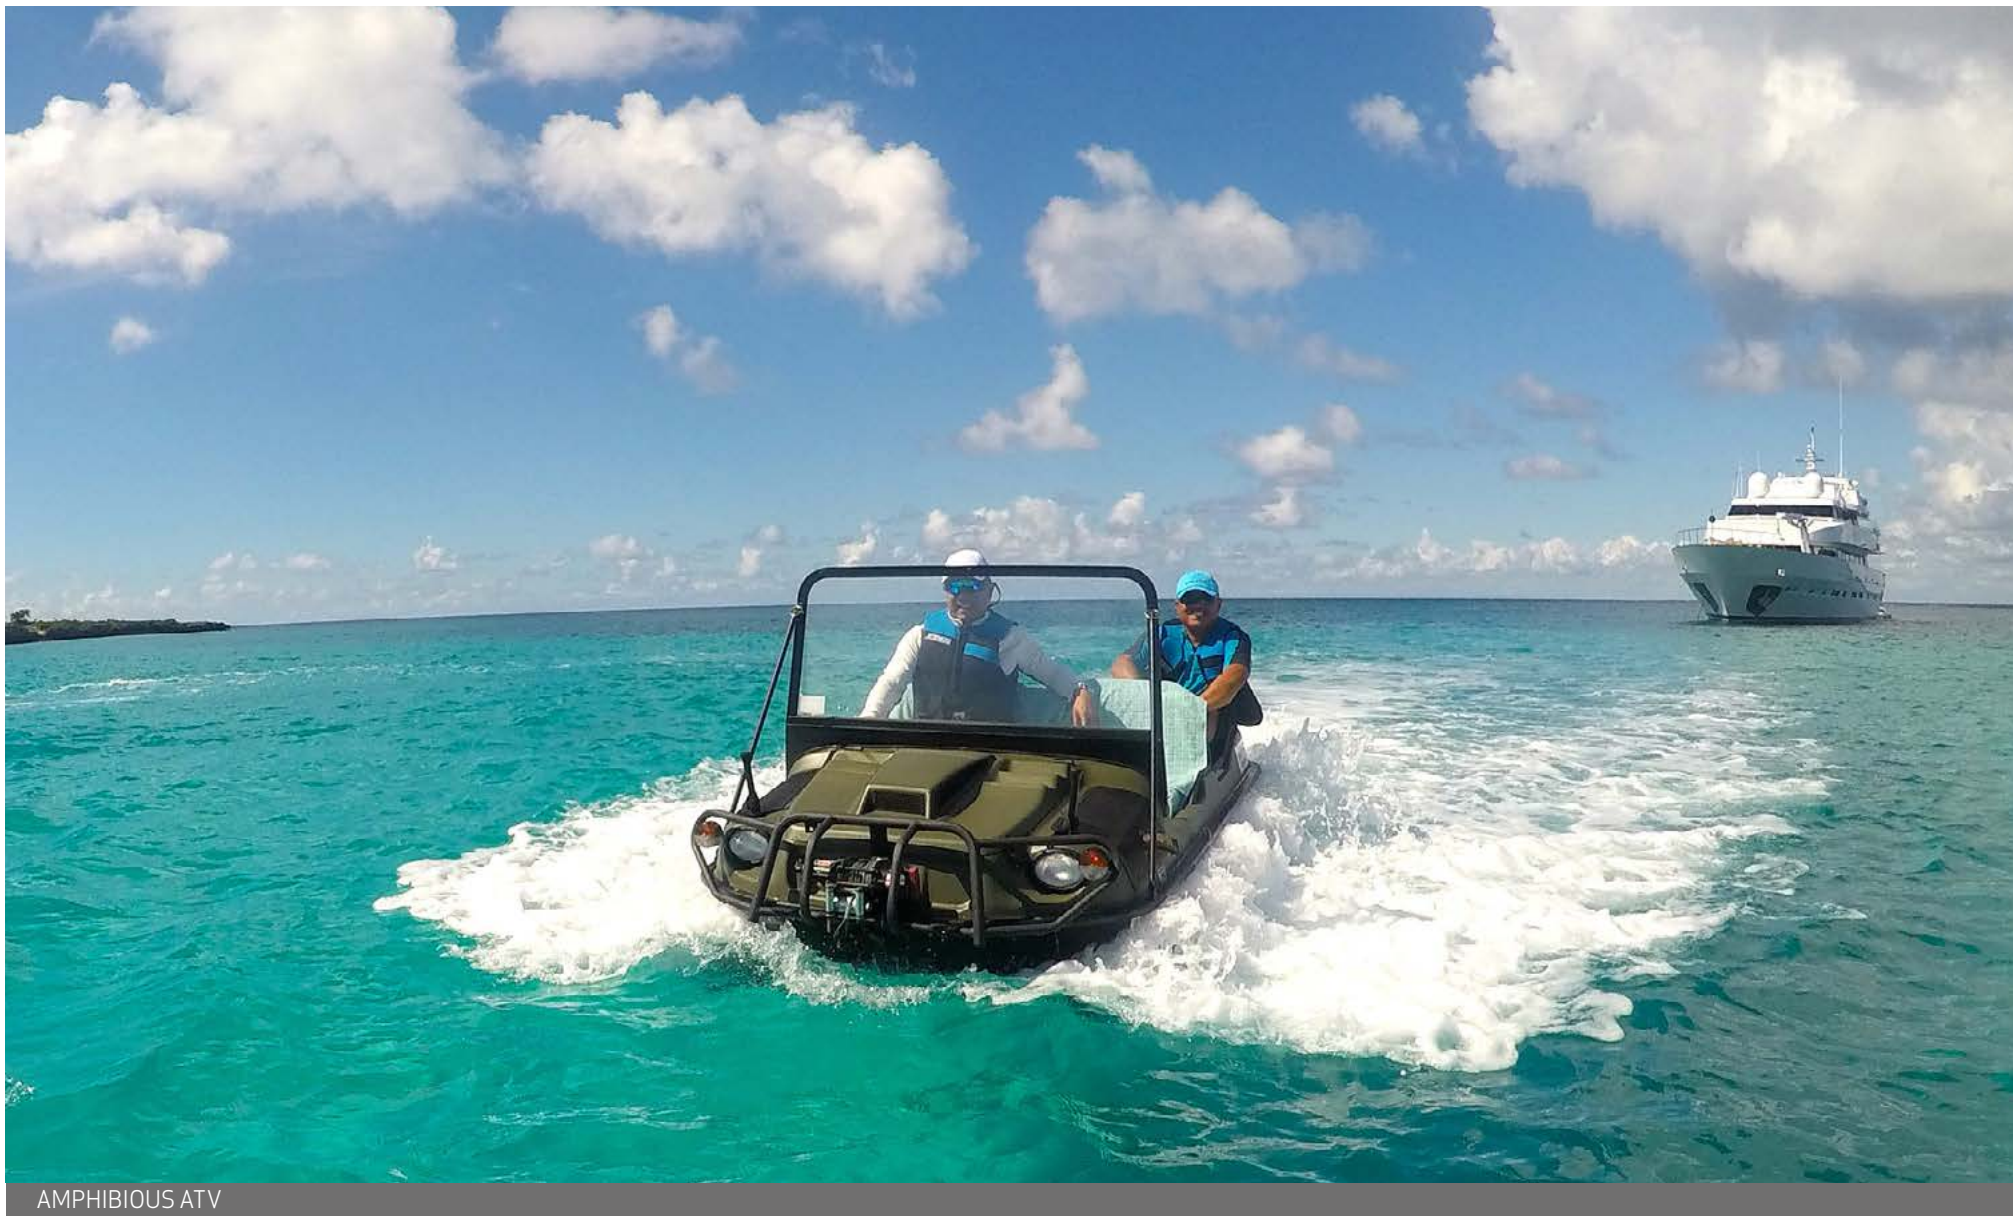

FOR CHARTER

MIRAGGIO 41.00M / 134'06"

AMPHIBIOUS ATV