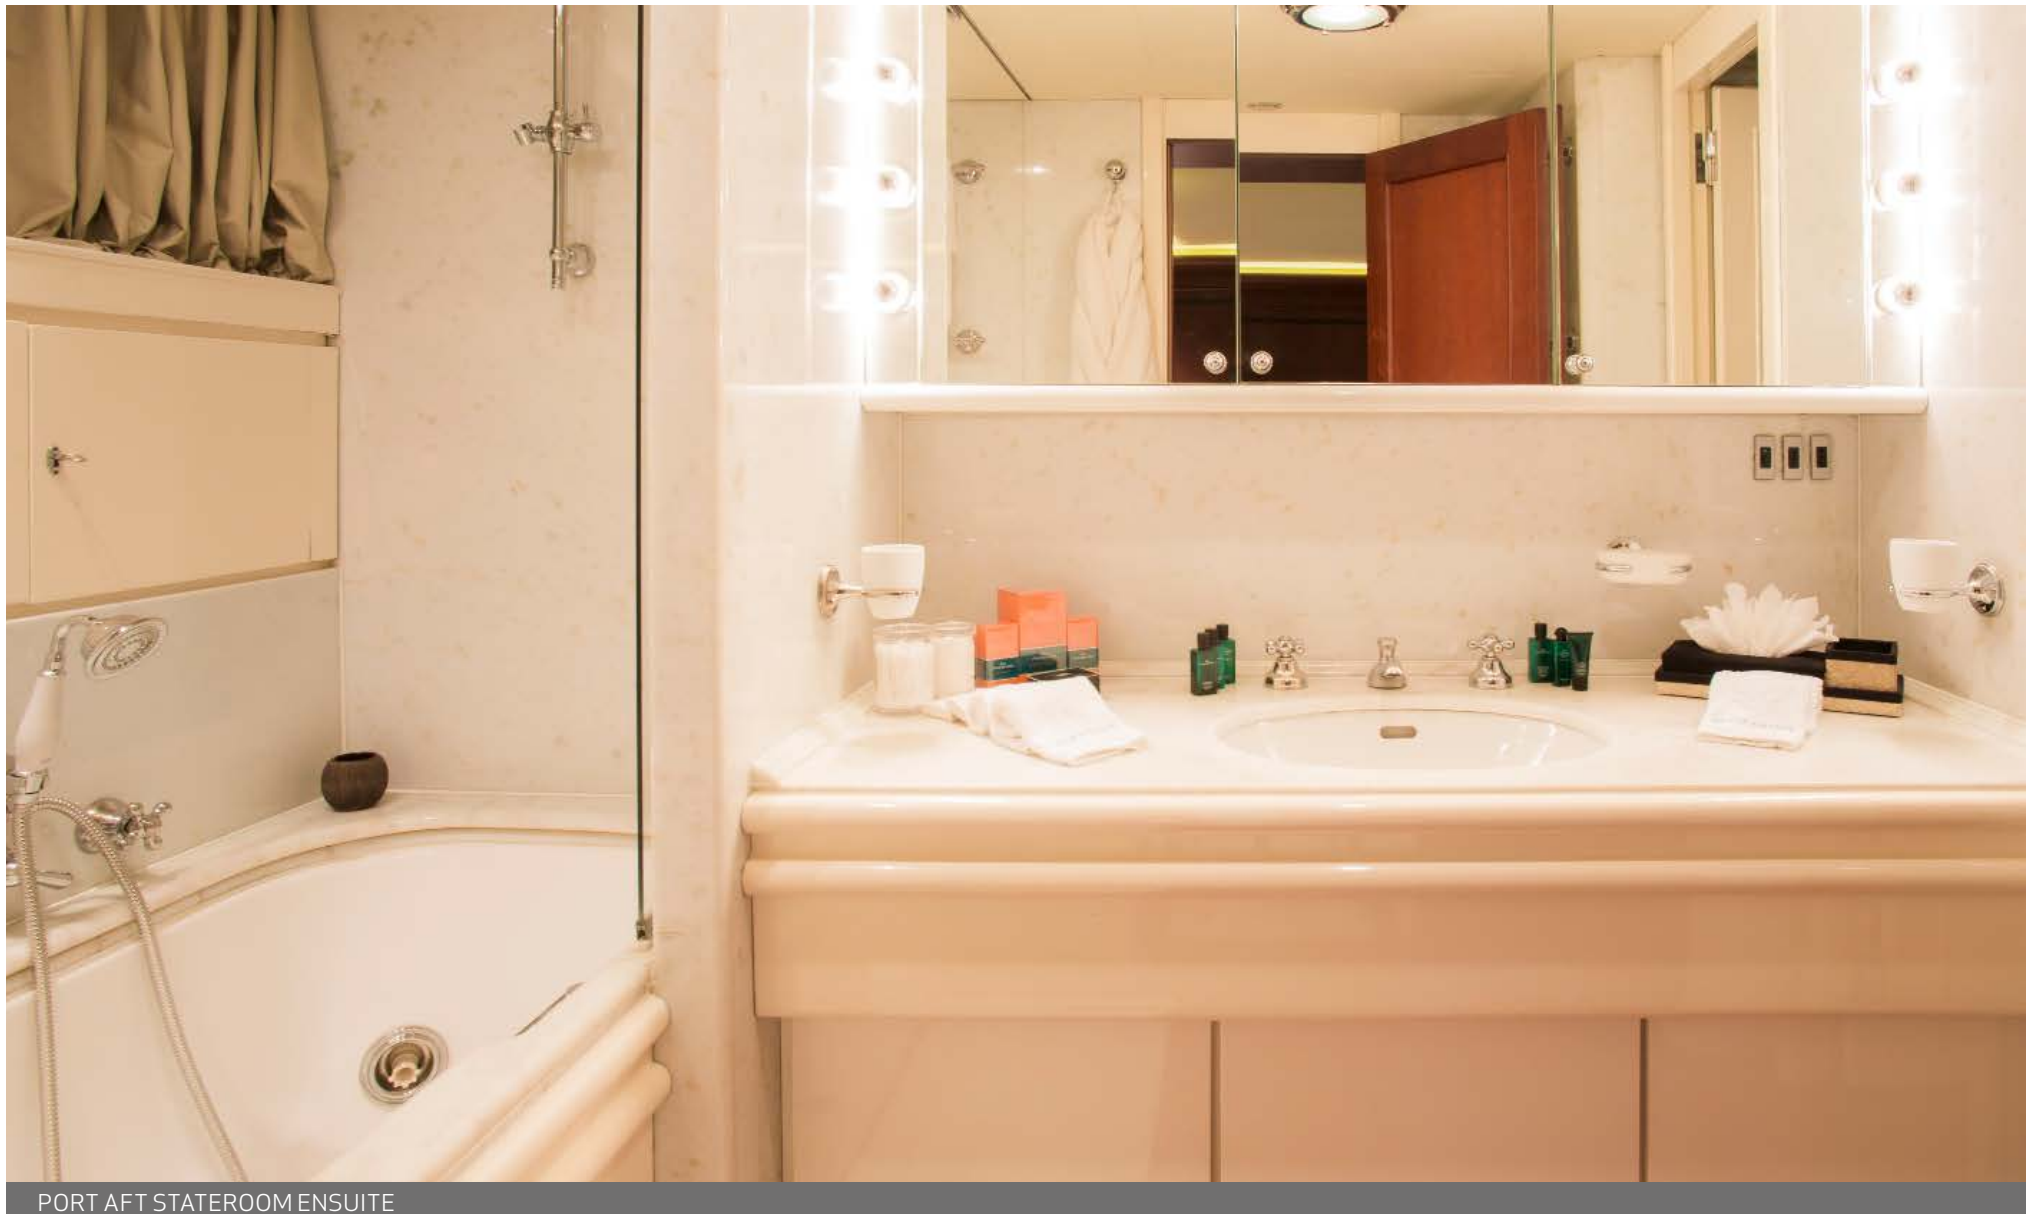

PORT AFT QUEEN STATEROOM

FOR CHARTER

MIRAGGIO 41.00M / 134'06"