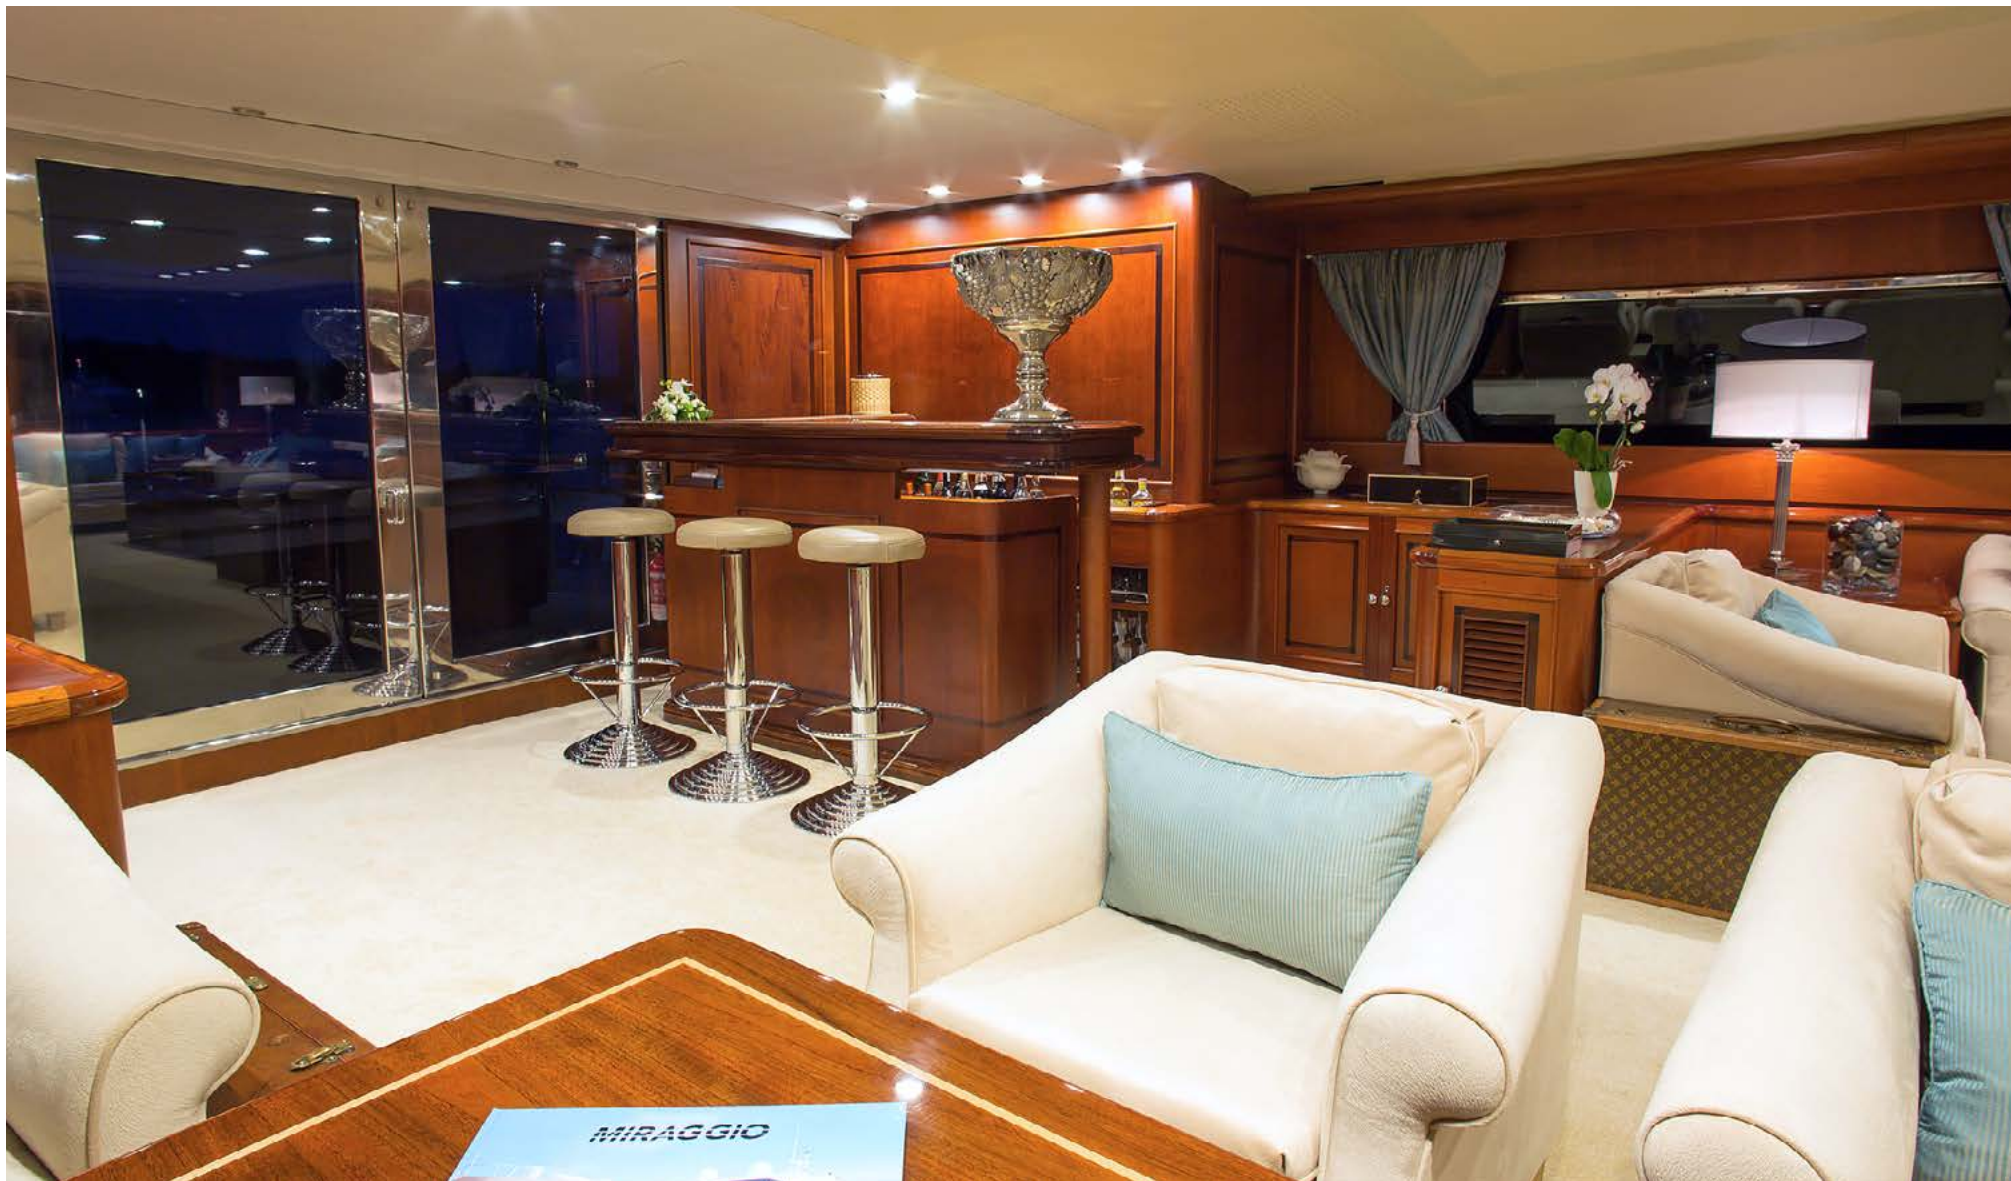

# MIRAGGIO 41.00M / 134'06"

MAIN SALON

FOR CHARTER

# MIRAGGIO 41.00M / 134'06"

BAR ON MAIN DECK

FOR CHARTER