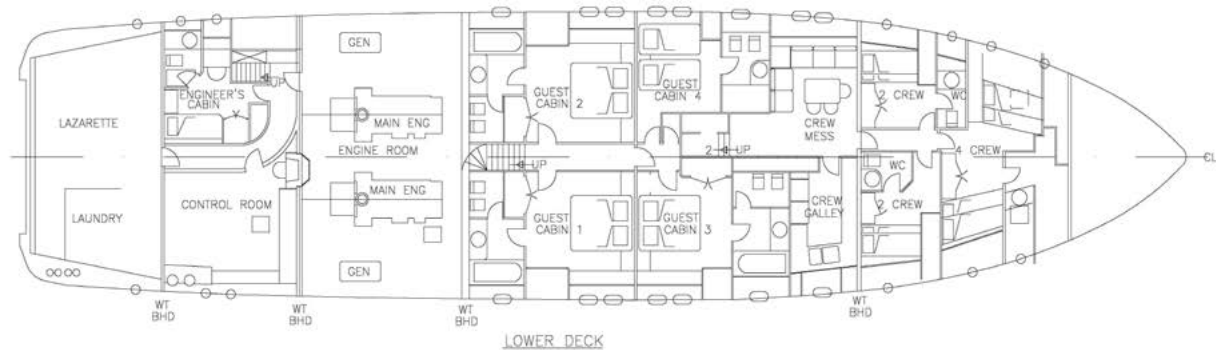

"FREESTYLE" FLOAT-ABLE PLATFORM EXTENSION  
SIZE: 7.36M X 6.92M

SPORT FISHING EQUIPMENT

THIRD LUNG DIVING SYSTEM

\*\*\* RENDEZVOUS DIVING ONLY

GENERAL ARRANGEMENT