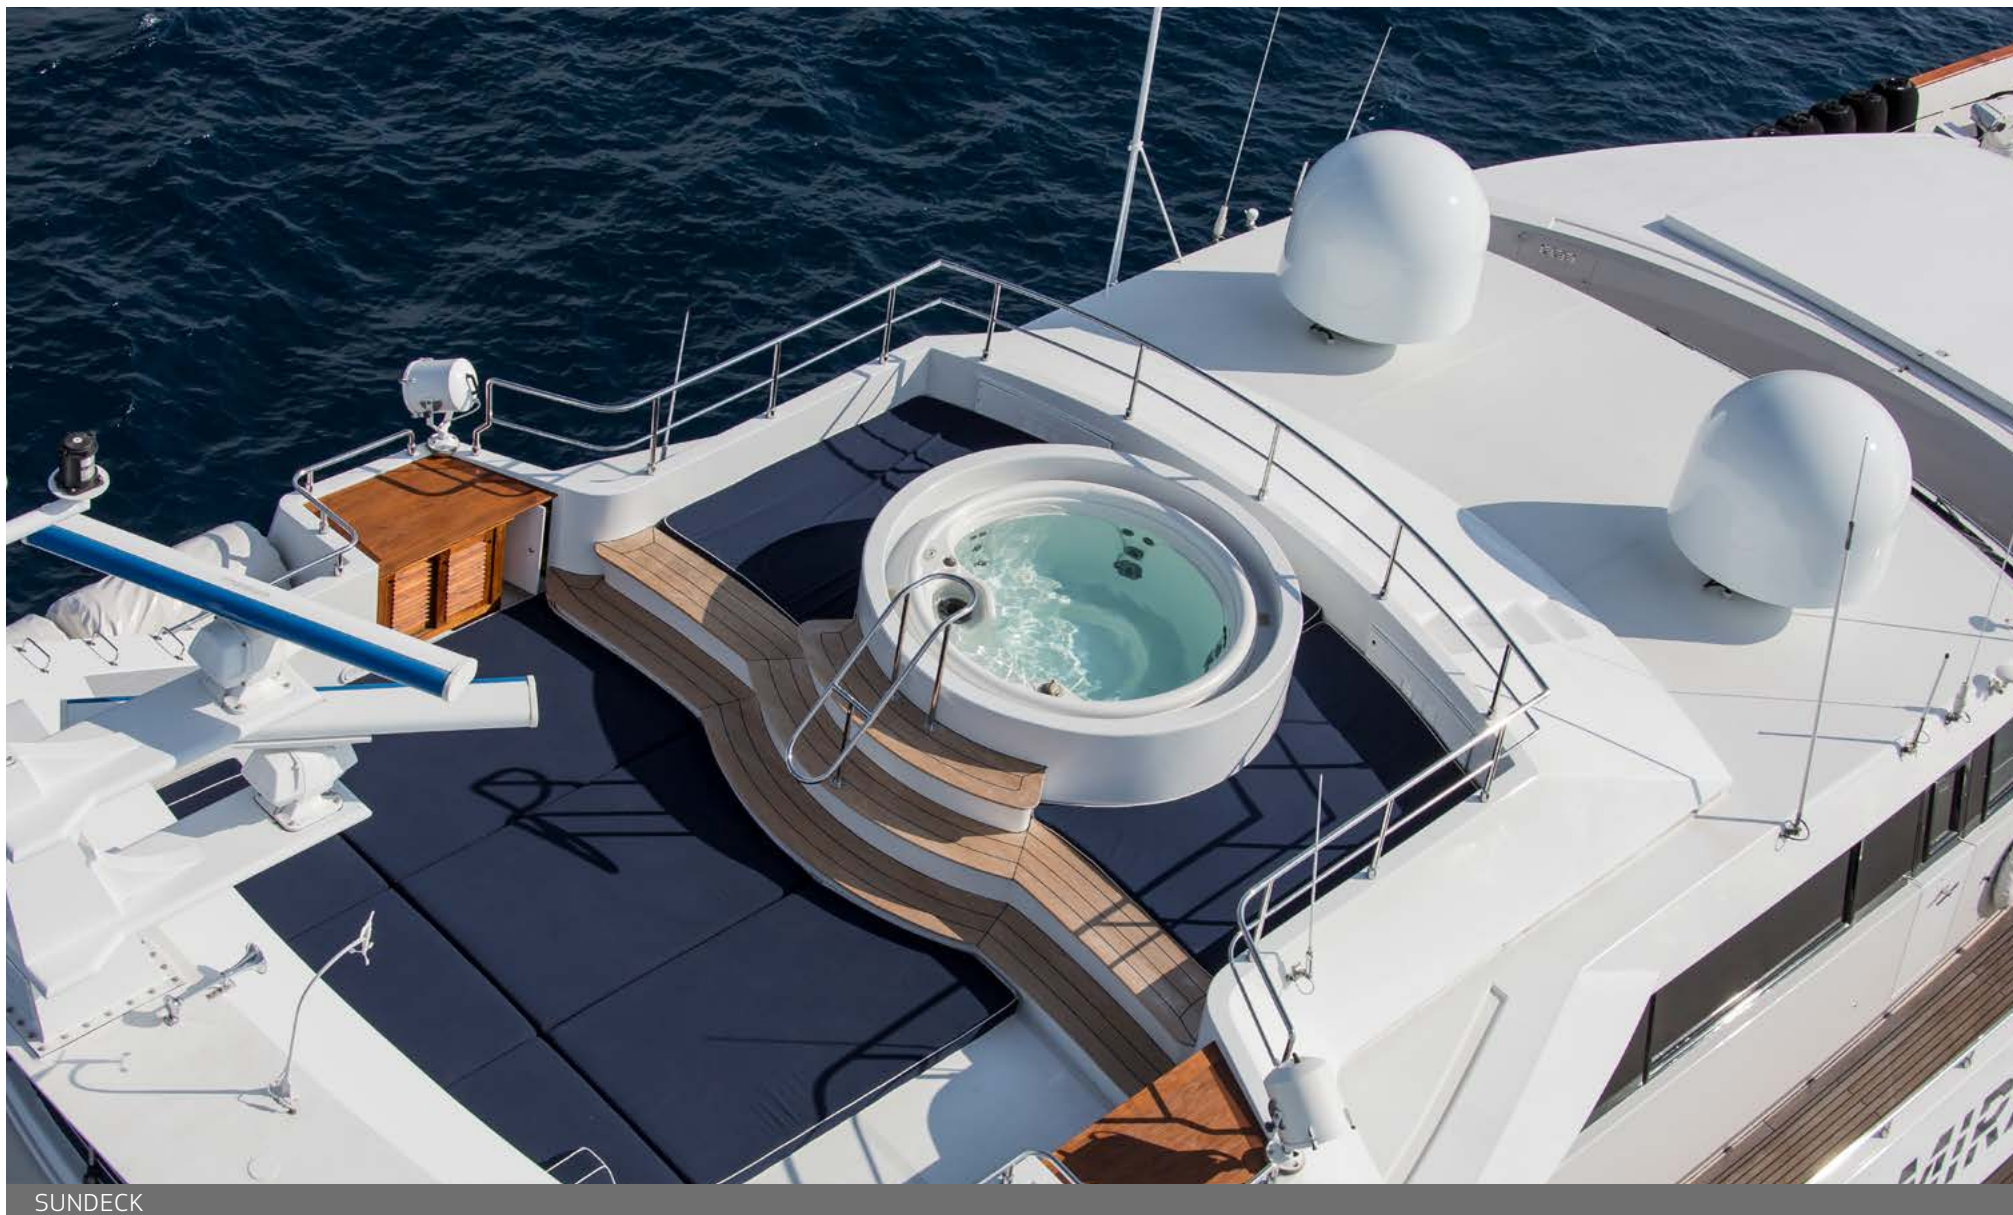

FOR CHARTER

MIRAGGIO 41.00M / 134'06"