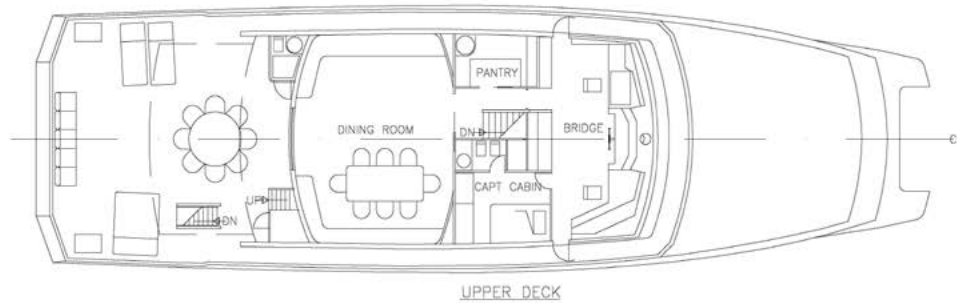

"FREESTYLE" FLOAT-ABLE PLATFORM EXTENSION  
SIZE: 7.36M X 6.92M

SPORT FISHING EQUIPMENT

THIRD LUNG DIVING SYSTEM

\*\*\* RENDEZVOUS DIVING ONLY

GENERAL ARRANGEMENT