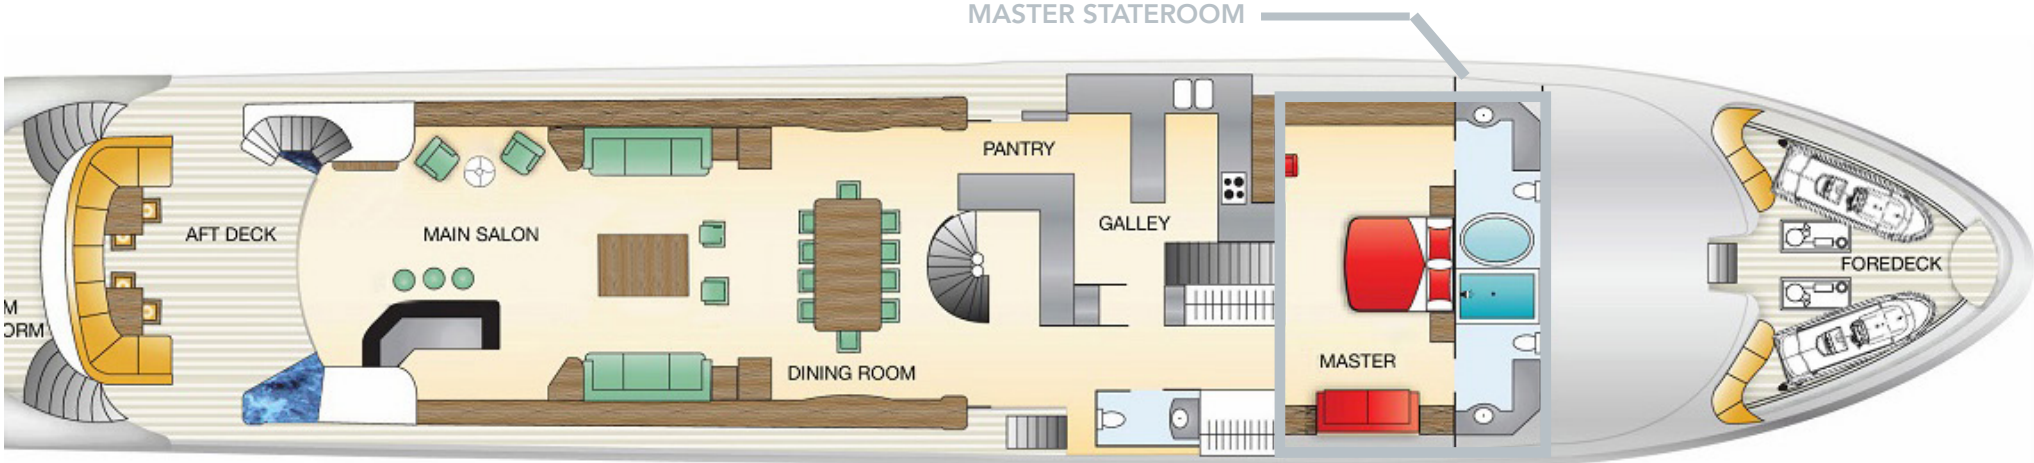

YACHT FOR CHARTER | MISS STEPHANIE | 138' 1" (42.09m) | MAIN DECK SALON

YACHT FOR CHARTER | MISS STEPHANIE | 138' 1" (42.09m) | MAIN DECK DINING

YACHT FOR CHARTER | MISS STEPHANIE | 138' 1" (42.09m) | MAIN DECK MASTER STATEROOM

YACHT FOR CHARTER | MISS STEPHANIE | 138' 1" (42.09m) | MAIN DECK MASTER STATEROOM

YACHT FOR CHARTER | MISS STEPHANIE | 138' 1" (42.09m) | LOWER DECK GUEST STATEROOMS

YACHT FOR CHARTER | MISS STEPHANIE | 138' 1" (42.09m) | BRIDGE

YACHT FOR CHARTER | MISS STEPHANIE | 138' 1" (42.09m) | SUNDECK

YACHT FOR CHARTER | MISS STEPHANIE | 138' 1" (42.09m) |

KEY FEATURES

Deck Jacuzzi
39' Yellowfin Tow Tender
Stabilizers at Anchor & Underway
New AV throughout with Karaoke function
Knowledgeable Fishing Crew
Movie Projector on Sundeck

ACCOMMODATIONS

12 Guests in 6 Staterooms
1 Master, 3 VIP, 2 Twin
Bed Configuration: 1 King, 3 Queen, 4 Single

TENDERS & TOYS

2022 39' yellowfin center console rigged for fishing with a dive door for easy water access & 4 x 400hp engines
18' inflatable RIB tender
2 x 2023 Yamaha VX1800AX Three person Jet Skis
2 x 2023 Sea Doo Sparks "trixx up" jet skis
2 x BOTE" inflatable paddle boards
1 x Wakeboard
1 x Waterski
1 x Kids Waterski
1 x Skurf board
2 x F5 Sea Bobs
New 2022 Snorkeling Equipment
Pole and Hawaiian sling spearfishing gear
Offshore and light tackle fishing gear
Beach chairs, Shade and tables for Beach enjoyment
Lilly Pad and assorted float accessories for Water enjoyment
Multiple Tow behind inner tubes (1 up to three persons)
Large Inflatable Dock with Jelly Fish Pool, Cabana, and Jet Ski Docking