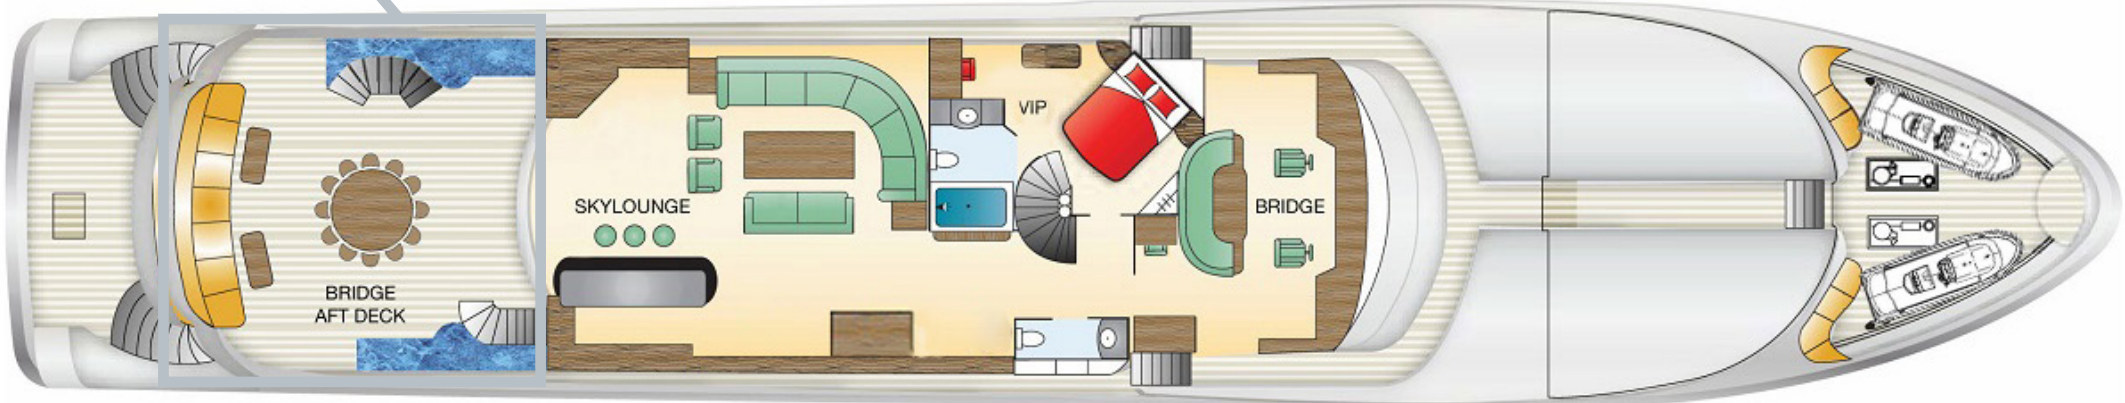

YACHT FOR CHARTER | MISS STEPHANIE | 138' 1" (42.09m) | MAIN DECK MASTER STATEROOM

YACHT FOR CHARTER | MISS STEPHANIE | 138' 1" (42.09m) | LOWER DECK GUEST STATEROOMS

YACHT FOR CHARTER | MISS STEPHANIE | 138' 1" (42.09m) | BRIDGE

YACHT FOR CHARTER | MISS STEPHANIE | 138' 1" (42.09m) | UPPER DECK SKYLOUNGE

YACHT FOR CHARTER | MISS STEPHANIE | 138' 1" (42.09m) | BRIDGE DECK AFT

BRIDGE AFT DECK

YACHT FOR CHARTER | MISS STEPHANIE | 138' 1" (42.09m) | BRIDGE DECK AFT

YACHT FOR CHARTER | MISS STEPHANIE | 138' 1" (42.09m) | SUNDECK

YACHT FOR CHARTER | MISS STEPHANIE | 138' 1" (42.09m) |

KEY FEATURES

Deck Jacuzzi
39' Yellowfin Tow Tender
Stabilizers at Anchor & Underway
New AV throughout with Karaoke function
Knowledgeable Fishing Crew
Movie Projector on Sundeck

ACCOMMODATIONS

12 Guests in 6 Staterooms
1 Master, 3 VIP, 2 Twin
Bed Configuration: 1 King, 3 Queen, 4 Single

TENDERS & TOYS

2022 39' yellowfin center console rigged for fishing with a dive door for easy water access & 4 x 400hp engines
18' inflatable RIB tender
2 x 2023 Yamaha VX1800AX Three person Jet Skis
2 x 2023 Sea Doo Sparks "trixx up" jet skis
2 x BOTE" inflatable paddle boards
1 x Wakeboard
1 x Waterski
1 x Kids Waterski
1 x Skurf board
2 x F5 Sea Bobs
New 2022 Snorkeling Equipment
Pole and Hawaiian sling spearfishing gear
Offshore and light tackle fishing gear
Beach chairs, Shade and tables for Beach enjoyment
Lilly Pad and assorted float accessories for Water enjoyment
Multiple Tow behind inner tubes (1 up to three persons)
Large Inflatable Dock with Jelly Fish Pool, Cabana, and Jet Ski Docking