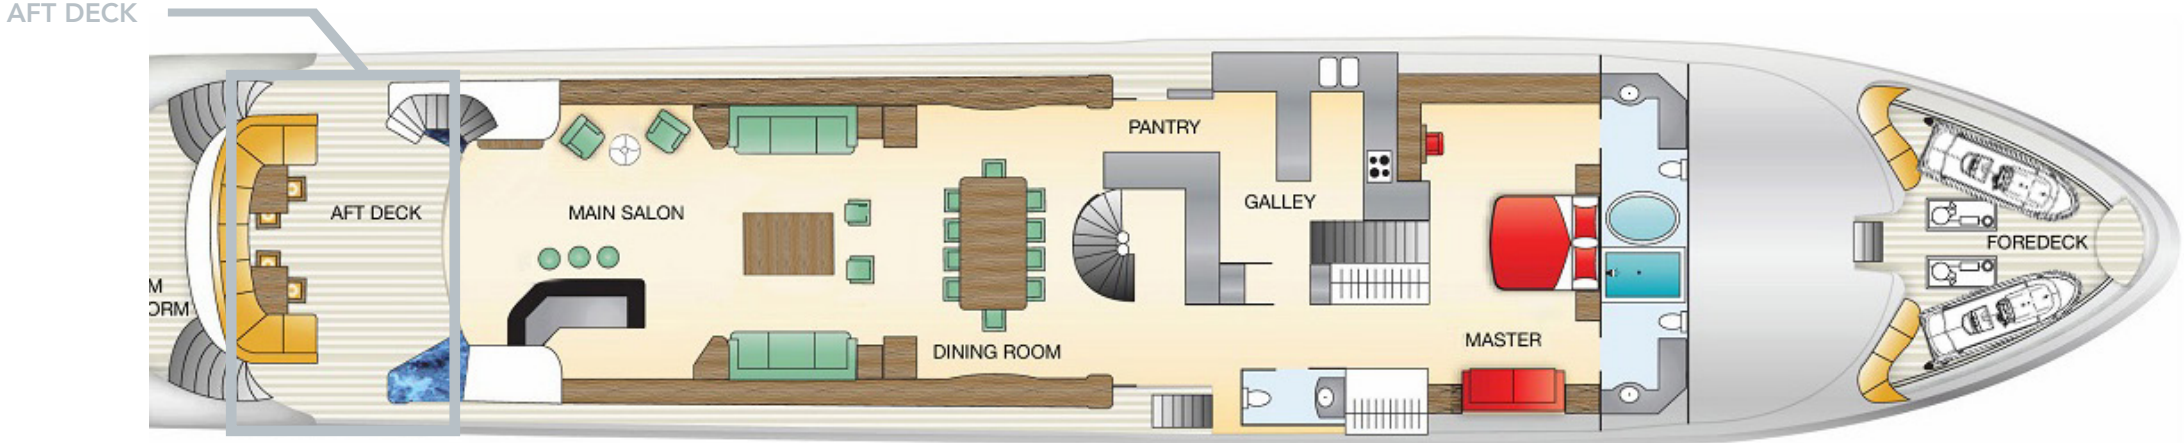

YACHT FOR CHARTER | MISS STEPHANIE | 138' 1" (42.09m) | MAIN DECK SALON

YACHT FOR CHARTER | MISS STEPHANIE | 138' 1" (42.09m) | MAIN DECK DINING

YACHT FOR CHARTER | MISS STEPHANIE | 138' 1" (42.09m) | MAIN DECK MASTER STATEROOM

YACHT FOR CHARTER | MISS STEPHANIE | 138' 1" (42.09m) | MAIN DECK MASTER STATEROOM

YACHT FOR CHARTER | MISS STEPHANIE | 138' 1" (42.09m) | LOWER DECK GUEST STATEROOMS

YACHT FOR CHARTER | MISS STEPHANIE | 138' 1" (42.09m) | BRIDGE

YACHT FOR CHARTER | MISS STEPHANIE | 138' 1" (42.09m) | SUNDECK

YACHT FOR CHARTER | MISS STEPHANIE | 138' 1" (42.09m) |

KEY FEATURES

Deck Jacuzzi
39' Yellowfin Tow Tender
Stabilizers at Anchor & Underway
New AV throughout with Karaoke function
Knowledgeable Fishing Crew
Movie Projector on Sundeck

ACCOMMODATIONS

12 Guests in 6 Staterooms
1 Master, 3 VIP, 2 Twin
Bed Configuration: 1 King, 3 Queen, 4 Single

TENDERS & TOYS

2022 39' yellowfin center console rigged for fishing with a dive door for easy water access & 4 x 400hp engines
18' inflatable RIB tender
2 x 2023 Yamaha VX1800AX Three person Jet Skis
2 x 2023 Sea Doo Sparks "trixx up" jet skis
2 x BOTE" inflatable paddle boards
1 x Wakeboard
1 x Waterski
1 x Kids Waterski
1 x Skurf board
2 x F5 Sea Bobs
New 2022 Snorkeling Equipment
Pole and Hawaiian sling spearfishing gear
Offshore and light tackle fishing gear
Beach chairs, Shade and tables for Beach enjoyment
Lilly Pad and assorted float accessories for Water enjoyment
Multiple Tow behind inner tubes (1 up to three persons)
Large Inflatable Dock with Jelly Fish Pool, Cabana, and Jet Ski Docking