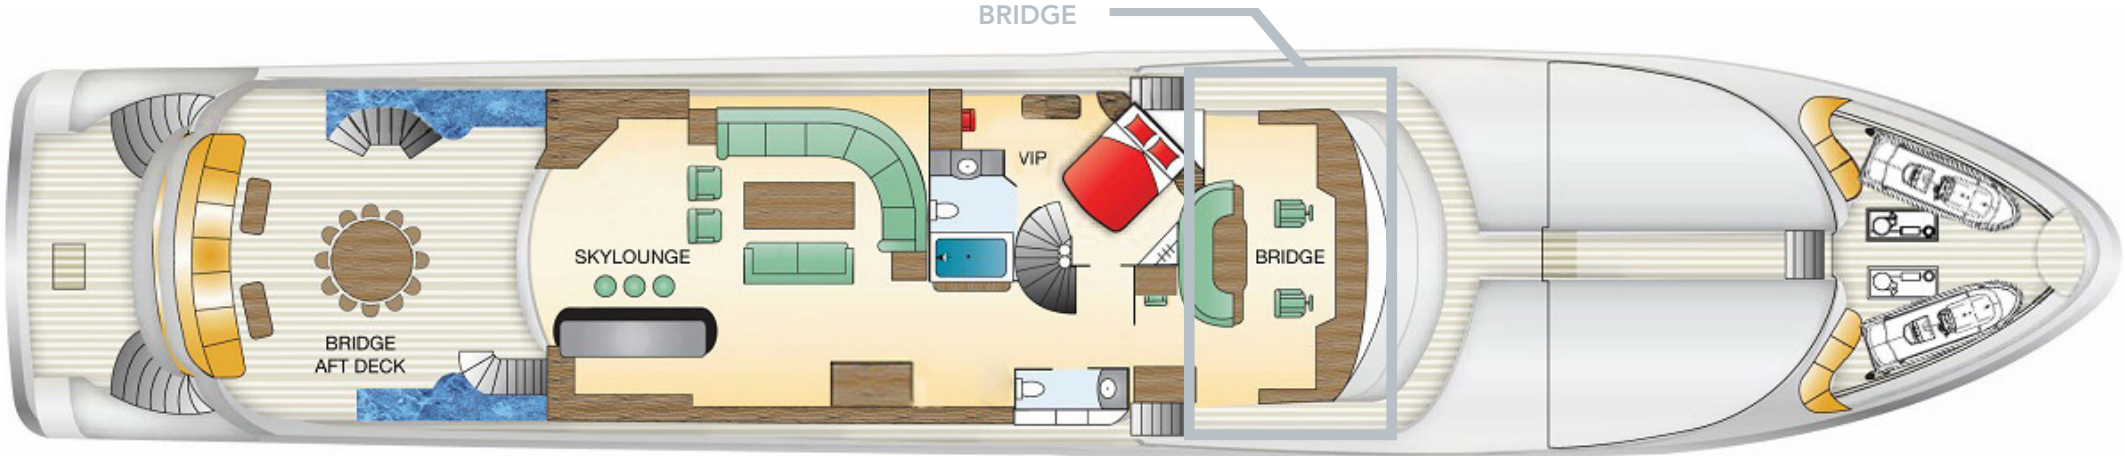

YACHT FOR CHARTER | MISS STEPHANIE | 138' 1" (42.09m) | MAIN DECK MASTER STATEROOM

YACHT FOR CHARTER | MISS STEPHANIE | 138' 1" (42.09m) | LOWER DECK GUEST STATEROOMS

YACHT FOR CHARTER | MISS STEPHANIE | 138' 1" (42.09m) | BRIDGE

YACHT FOR CHARTER | MISS STEPHANIE | 138' 1" (42.09m) | UPPER DECK SKYLOUNGE

YACHT FOR CHARTER | MISS STEPHANIE | 138' 1" (42.09m) | BRIDGE DECK AFT

BRIDGE AFT DECK

YACHT FOR CHARTER | MISS STEPHANIE | 138' 1" (42.09m) | BRIDGE DECK AFT

YACHT FOR CHARTER | MISS STEPHANIE | 138' 1" (42.09m) | SUNDECK

YACHT FOR CHARTER | MISS STEPHANIE | 138' 1" (42.09m) |

KEY FEATURES

Deck Jacuzzi
39' Yellowfin Tow Tender
Stabilizers at Anchor & Underway
New AV throughout with Karaoke function
Knowledgeable Fishing Crew
Movie Projector on Sundeck

ACCOMMODATIONS

12 Guests in 6 Staterooms
1 Master, 3 VIP, 2 Twin
Bed Configuration: 1 King, 3 Queen, 4 Single

TENDERS & TOYS

2022 39' yellowfin center console rigged for fishing with a dive door for easy water access & 4 x 400hp engines
18' inflatable RIB tender
2 x 2023 Yamaha VX1800AX Three person Jet Skis
2 x 2023 Sea Doo Sparks "trixx up" jet skis
2 x BOTE" inflatable paddle boards
1 x Wakeboard
1 x Waterski
1 x Kids Waterski
1 x Skurf board
2 x F5 Sea Bobs
New 2022 Snorkeling Equipment
Pole and Hawaiian sling spearfishing gear
Offshore and light tackle fishing gear
Beach chairs, Shade and tables for Beach enjoyment
Lilly Pad and assorted float accessories for Water enjoyment
Multiple Tow behind inner tubes (1 up to three persons)
Large Inflatable Dock with Jelly Fish Pool, Cabana, and Jet Ski Docking