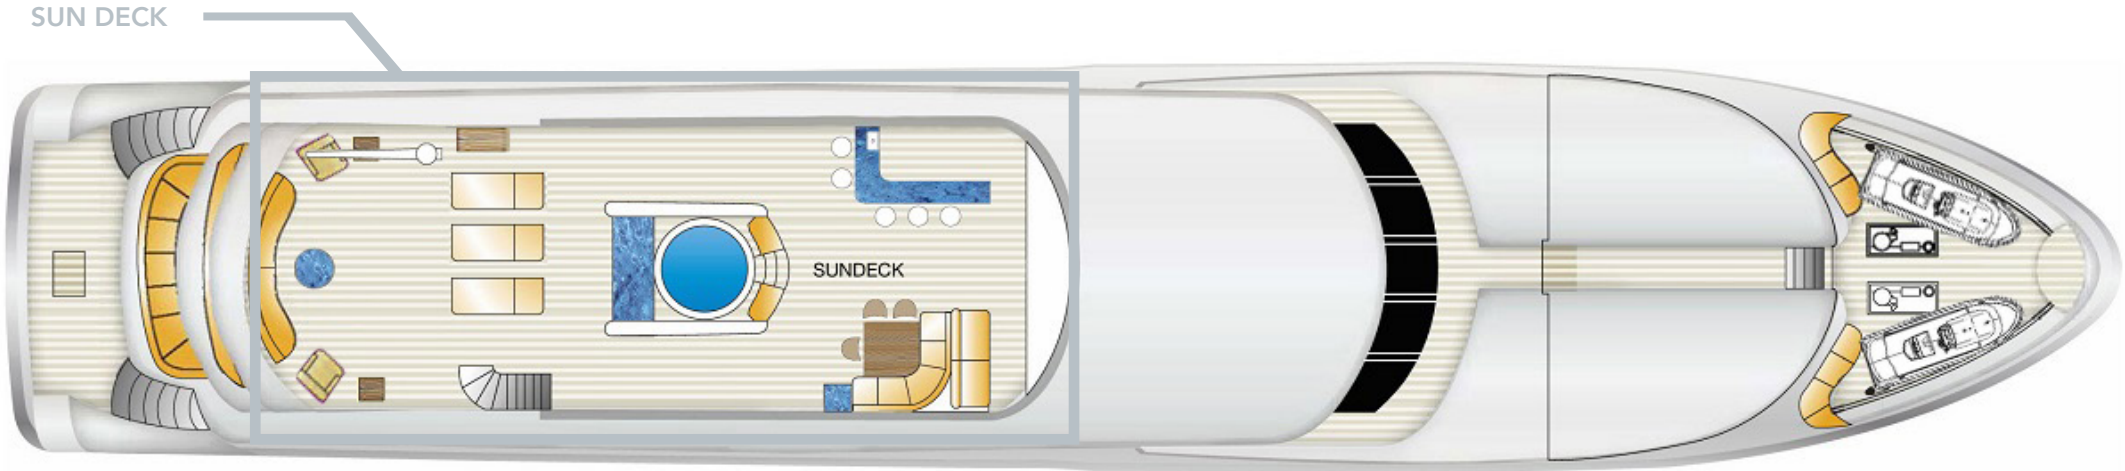

YACHT FOR CHARTER | MISS STEPHANIE | 138' 1" (42.09m) | MAIN DECK MASTER STATEROOM

YACHT FOR CHARTER | MISS STEPHANIE | 138' 1" (42.09m) | LOWER DECK GUEST STATEROOMS

YACHT FOR CHARTER | MISS STEPHANIE | 138' 1" (42.09m) | BRIDGE

YACHT FOR CHARTER | MISS STEPHANIE | 138' 1" (42.09m) | UPPER DECK SKYLOUNGE

YACHT FOR CHARTER | MISS STEPHANIE | 138' 1" (42.09m) | BRIDGE DECK AFT

BRIDGE AFT DECK

YACHT FOR CHARTER | MISS STEPHANIE | 138' 1" (42.09m) | BRIDGE DECK AFT

YACHT FOR CHARTER | MISS STEPHANIE | 138' 1" (42.09m) | SUNDECK

YACHT FOR CHARTER | MISS STEPHANIE | 138' 1" (42.09m) |

KEY FEATURES

Deck Jacuzzi
39' Yellowfin Tow Tender
Stabilizers at Anchor & Underway
New AV throughout with Karaoke function
Knowledgeable Fishing Crew
Movie Projector on Sundeck

ACCOMMODATIONS

12 Guests in 6 Staterooms
1 Master, 3 VIP, 2 Twin
Bed Configuration: 1 King, 3 Queen, 4 Single

TENDERS & TOYS

2022 39' yellowfin center console rigged for fishing with a dive door for easy water access & 4 x 400hp engines
18' inflatable RIB tender
2 x 2023 Yamaha VX1800AX Three person Jet Skis
2 x 2023 Sea Doo Sparks "trixx up" jet skis
2 x BOTE" inflatable paddle boards
1 x Wakeboard
1 x Waterski
1 x Kids Waterski
1 x Skurf board
2 x F5 Sea Bobs
New 2022 Snorkeling Equipment
Pole and Hawaiian sling spearfishing gear
Offshore and light tackle fishing gear
Beach chairs, Shade and tables for Beach enjoyment
Lilly Pad and assorted float accessories for Water enjoyment
Multiple Tow behind inner tubes (1 up to three persons)
Large Inflatable Dock with Jelly Fish Pool, Cabana, and Jet Ski Docking