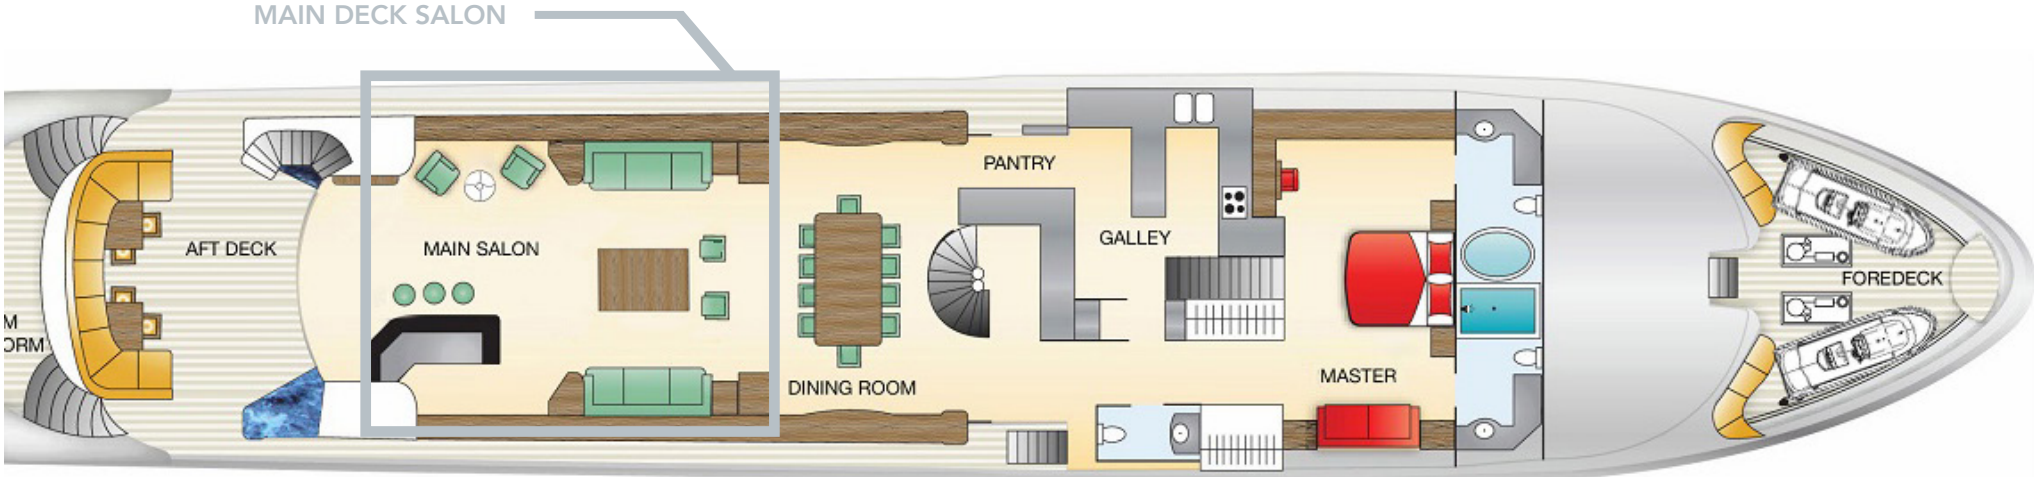

YACHT FOR CHARTER | MISS STEPHANIE | 138' 1" (42.09m) | MAIN DECK SALON

YACHT FOR CHARTER | MISS STEPHANIE | 138' 1" (42.09m) | MAIN DECK DINING

YACHT FOR CHARTER | MISS STEPHANIE | 138' 1" (42.09m) | MAIN DECK MASTER STATEROOM

YACHT FOR CHARTER | MISS STEPHANIE | 138' 1" (42.09m) | MAIN DECK MASTER STATEROOM

YACHT FOR CHARTER | MISS STEPHANIE | 138' 1" (42.09m) | LOWER DECK GUEST STATEROOMS

YACHT FOR CHARTER | MISS STEPHANIE | 138' 1" (42.09m) | BRIDGE

YACHT FOR CHARTER | MISS STEPHANIE | 138' 1" (42.09m) | SUNDECK

YACHT FOR CHARTER | MISS STEPHANIE | 138' 1" (42.09m) |

KEY FEATURES

Deck Jacuzzi
39' Yellowfin Tow Tender
Stabilizers at Anchor & Underway
New AV throughout with Karaoke function
Knowledgeable Fishing Crew
Movie Projector on Sundeck

ACCOMMODATIONS

12 Guests in 6 Staterooms
1 Master, 3 VIP, 2 Twin
Bed Configuration: 1 King, 3 Queen, 4 Single

TENDERS & TOYS

2022 39' yellowfin center console rigged for fishing with a dive door for easy water access & 4 x 400hp engines
18' inflatable RIB tender
2 x 2023 Yamaha VX1800AX Three person Jet Skis
2 x 2023 Sea Doo Sparks "trixx up" jet skis
2 x BOTE" inflatable paddle boards
1 x Wakeboard
1 x Waterski
1 x Kids Waterski
1 x Skurf board
2 x F5 Sea Bobs
New 2022 Snorkeling Equipment
Pole and Hawaiian sling spearfishing gear
Offshore and light tackle fishing gear
Beach chairs, Shade and tables for Beach enjoyment
Lilly Pad and assorted float accessories for Water enjoyment
Multiple Tow behind inner tubes (1 up to three persons)
Large Inflatable Dock with Jelly Fish Pool, Cabana, and Jet Ski Docking