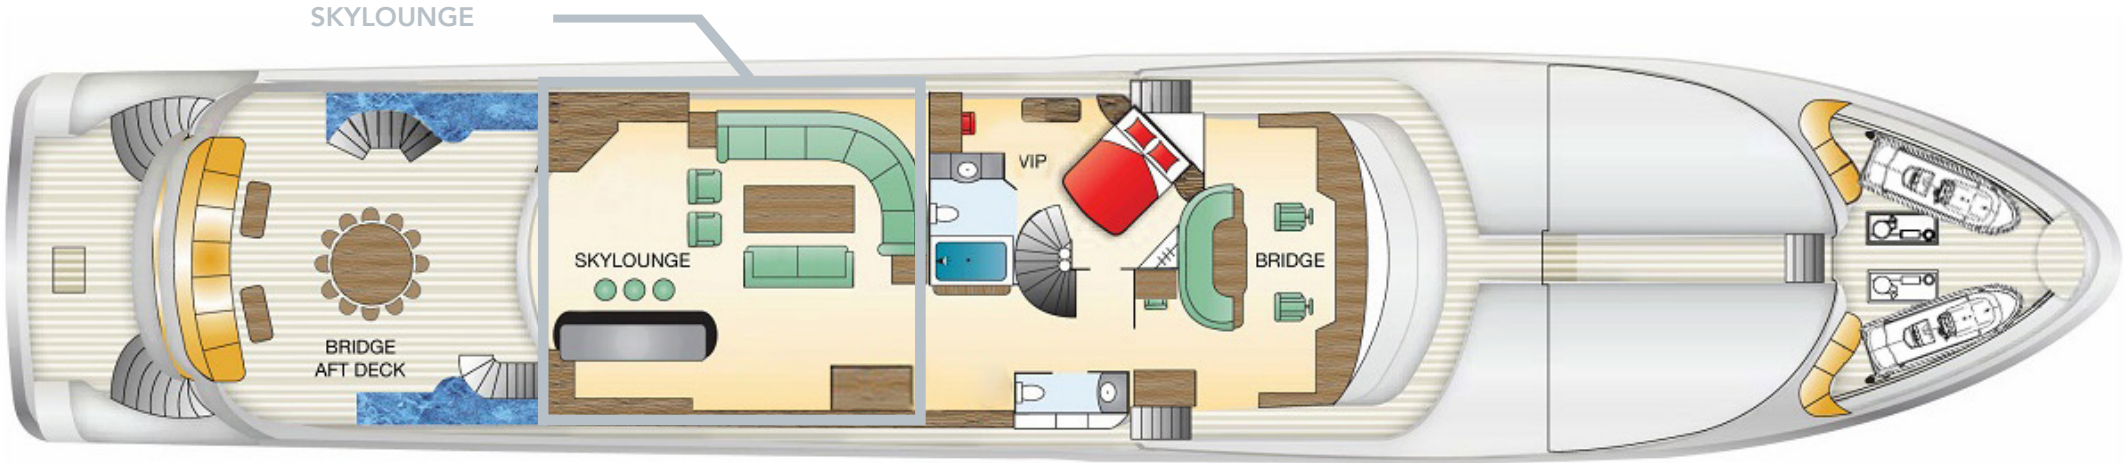

YACHT FOR CHARTER | MISS STEPHANIE | 138' 1" (42.09m) | MAIN DECK MASTER STATEROOM

YACHT FOR CHARTER | MISS STEPHANIE | 138' 1" (42.09m) | LOWER DECK GUEST STATEROOMS

YACHT FOR CHARTER | MISS STEPHANIE | 138' 1" (42.09m) | BRIDGE

YACHT FOR CHARTER | MISS STEPHANIE | 138' 1" (42.09m) | UPPER DECK SKYLOUNGE

YACHT FOR CHARTER | MISS STEPHANIE | 138' 1" (42.09m) | BRIDGE DECK AFT

BRIDGE AFT DECK

YACHT FOR CHARTER | MISS STEPHANIE | 138' 1" (42.09m) | BRIDGE DECK AFT

YACHT FOR CHARTER | MISS STEPHANIE | 138' 1" (42.09m) | SUNDECK

YACHT FOR CHARTER | MISS STEPHANIE | 138' 1" (42.09m) |

KEY FEATURES

Deck Jacuzzi
39' Yellowfin Tow Tender
Stabilizers at Anchor & Underway
New AV throughout with Karaoke function
Knowledgeable Fishing Crew
Movie Projector on Sundeck

ACCOMMODATIONS

12 Guests in 6 Staterooms
1 Master, 3 VIP, 2 Twin
Bed Configuration: 1 King, 3 Queen, 4 Single

TENDERS & TOYS

2022 39' yellowfin center console rigged for fishing with a dive door for easy water access & 4 x 400hp engines
18' inflatable RIB tender
2 x 2023 Yamaha VX1800AX Three person Jet Skis
2 x 2023 Sea Doo Sparks "trixx up" jet skis
2 x BOTE" inflatable paddle boards
1 x Wakeboard
1 x Waterski
1 x Kids Waterski
1 x Skurf board
2 x F5 Sea Bobs
New 2022 Snorkeling Equipment
Pole and Hawaiian sling spearfishing gear
Offshore and light tackle fishing gear
Beach chairs, Shade and tables for Beach enjoyment
Lilly Pad and assorted float accessories for Water enjoyment
Multiple Tow behind inner tubes (1 up to three persons)
Large Inflatable Dock with Jelly Fish Pool, Cabana, and Jet Ski Docking