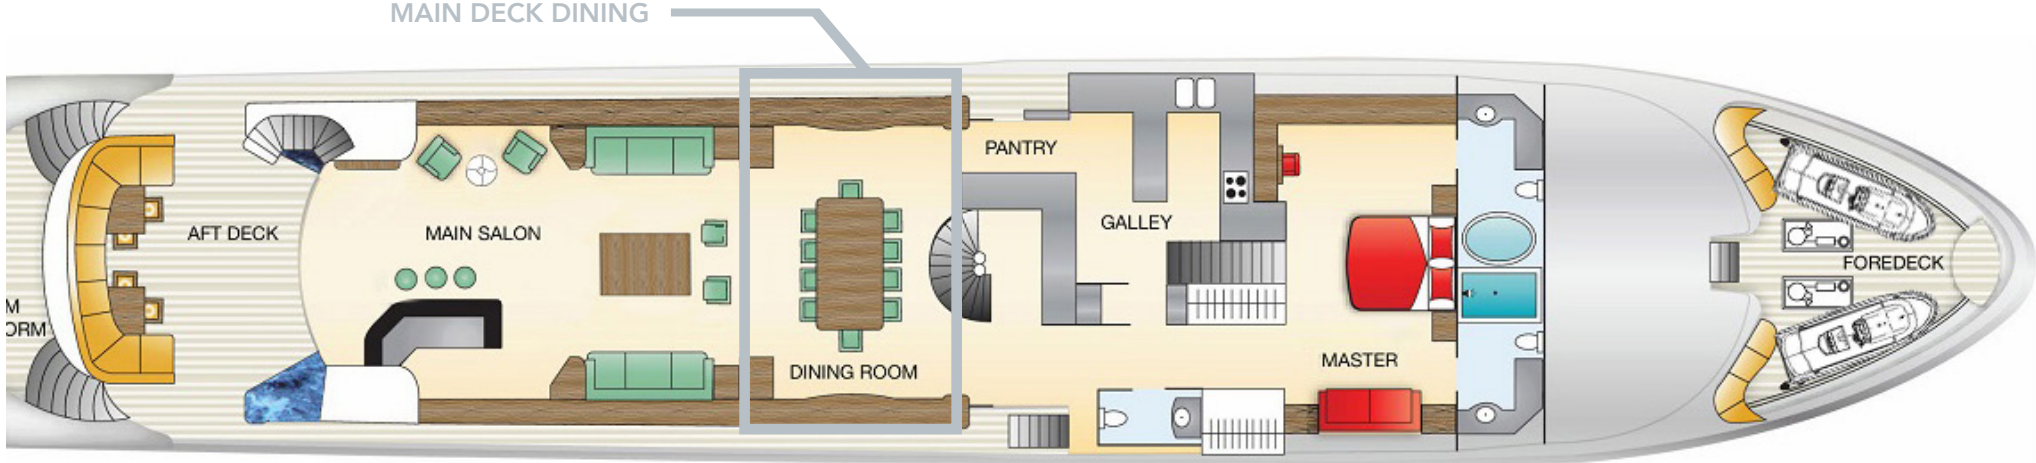

YACHT FOR CHARTER | MISS STEPHANIE | 138' 1" (42.09m) | MAIN DECK SALON

YACHT FOR CHARTER | MISS STEPHANIE | 138' 1" (42.09m) | MAIN DECK DINING

YACHT FOR CHARTER | MISS STEPHANIE | 138' 1" (42.09m) | MAIN DECK MASTER STATEROOM

YACHT FOR CHARTER | MISS STEPHANIE | 138' 1" (42.09m) | MAIN DECK MASTER STATEROOM

YACHT FOR CHARTER | MISS STEPHANIE | 138' 1" (42.09m) | LOWER DECK GUEST STATEROOMS

YACHT FOR CHARTER | MISS STEPHANIE | 138' 1" (42.09m) | BRIDGE

YACHT FOR CHARTER | MISS STEPHANIE | 138' 1" (42.09m) | SUNDECK

YACHT FOR CHARTER | MISS STEPHANIE | 138' 1" (42.09m) |

KEY FEATURES

Deck Jacuzzi
39' Yellowfin Tow Tender
Stabilizers at Anchor & Underway
New AV throughout with Karaoke function
Knowledgeable Fishing Crew
Movie Projector on Sundeck

ACCOMMODATIONS

12 Guests in 6 Staterooms
1 Master, 3 VIP, 2 Twin
Bed Configuration: 1 King, 3 Queen, 4 Single

TENDERS & TOYS

2022 39' yellowfin center console rigged for fishing with a dive door for easy water access & 4 x 400hp engines
18' inflatable RIB tender
2 x 2023 Yamaha VX1800AX Three person Jet Skis
2 x 2023 Sea Doo Sparks "trixx up" jet skis
2 x BOTE" inflatable paddle boards
1 x Wakeboard
1 x Waterski
1 x Kids Waterski
1 x Skurf board
2 x F5 Sea Bobs
New 2022 Snorkeling Equipment
Pole and Hawaiian sling spearfishing gear
Offshore and light tackle fishing gear
Beach chairs, Shade and tables for Beach enjoyment
Lilly Pad and assorted float accessories for Water enjoyment
Multiple Tow behind inner tubes (1 up to three persons)
Large Inflatable Dock with Jelly Fish Pool, Cabana, and Jet Ski Docking