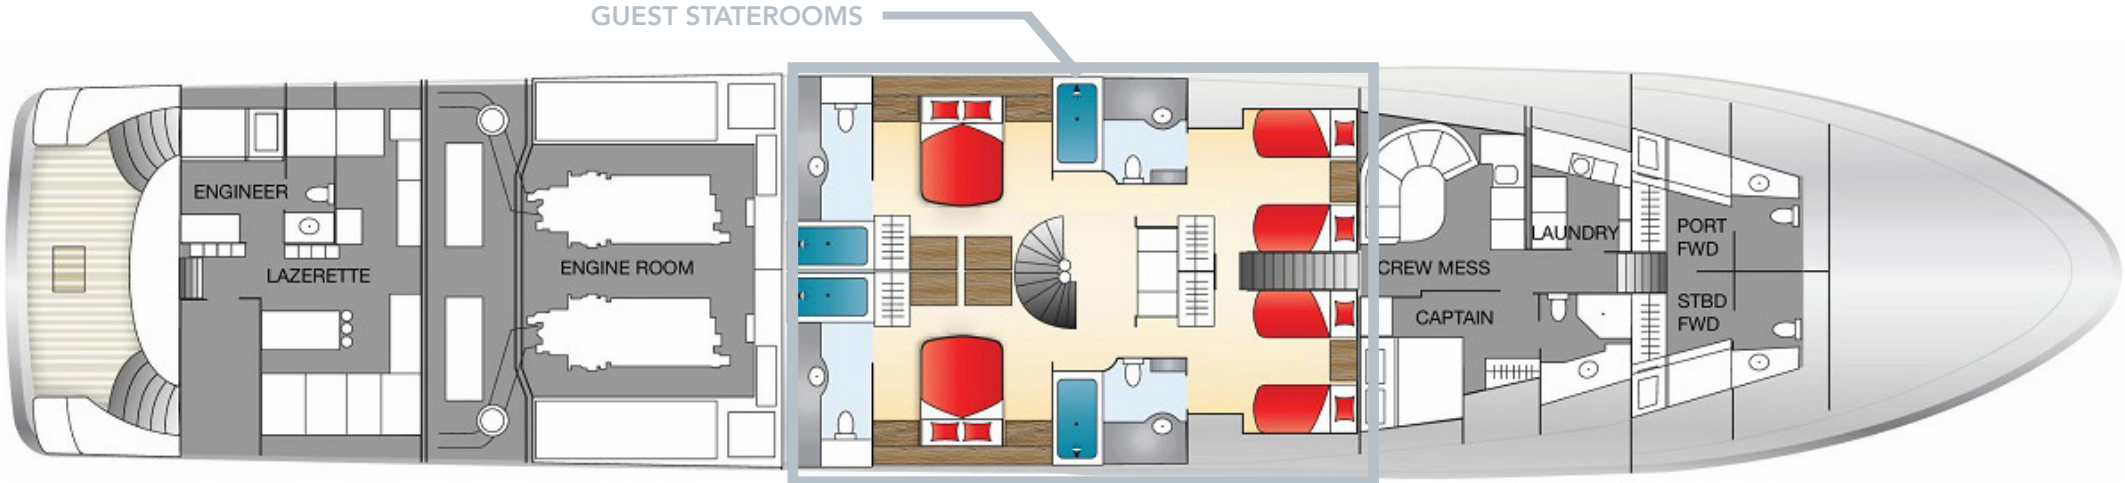

YACHT FOR CHARTER | MISS STEPHANIE | 138' 1" (42.09m) | MAIN DECK SALON

YACHT FOR CHARTER | MISS STEPHANIE | 138' 1" (42.09m) | MAIN DECK DINING

YACHT FOR CHARTER | MISS STEPHANIE | 138' 1" (42.09m) | MAIN DECK MASTER STATEROOM

YACHT FOR CHARTER | MISS STEPHANIE | 138' 1" (42.09m) | MAIN DECK MASTER STATEROOM

YACHT FOR CHARTER | MISS STEPHANIE | 138' 1" (42.09m) | LOWER DECK GUEST STATEROOMS

YACHT FOR CHARTER | MISS STEPHANIE | 138' 1" (42.09m) | BRIDGE

YACHT FOR CHARTER | MISS STEPHANIE | 138' 1" (42.09m) | UPPER DECK SKYLOUNGE

YACHT FOR CHARTER | MISS STEPHANIE | 138' 1" (42.09m) | BRIDGE DECK AFT

BRIDGE AFT DECK

YACHT FOR CHARTER | MISS STEPHANIE | 138' 1" (42.09m) | BRIDGE DECK AFT

YACHT FOR CHARTER | MISS STEPHANIE | 138' 1" (42.09m) | SUNDECK

YACHT FOR CHARTER | MISS STEPHANIE | 138' 1" (42.09m) |

KEY FEATURES

Deck Jacuzzi
39' Yellowfin Tow Tender
Stabilizers at Anchor & Underway
New AV throughout with Karaoke function
Knowledgeable Fishing Crew
Movie Projector on Sundeck