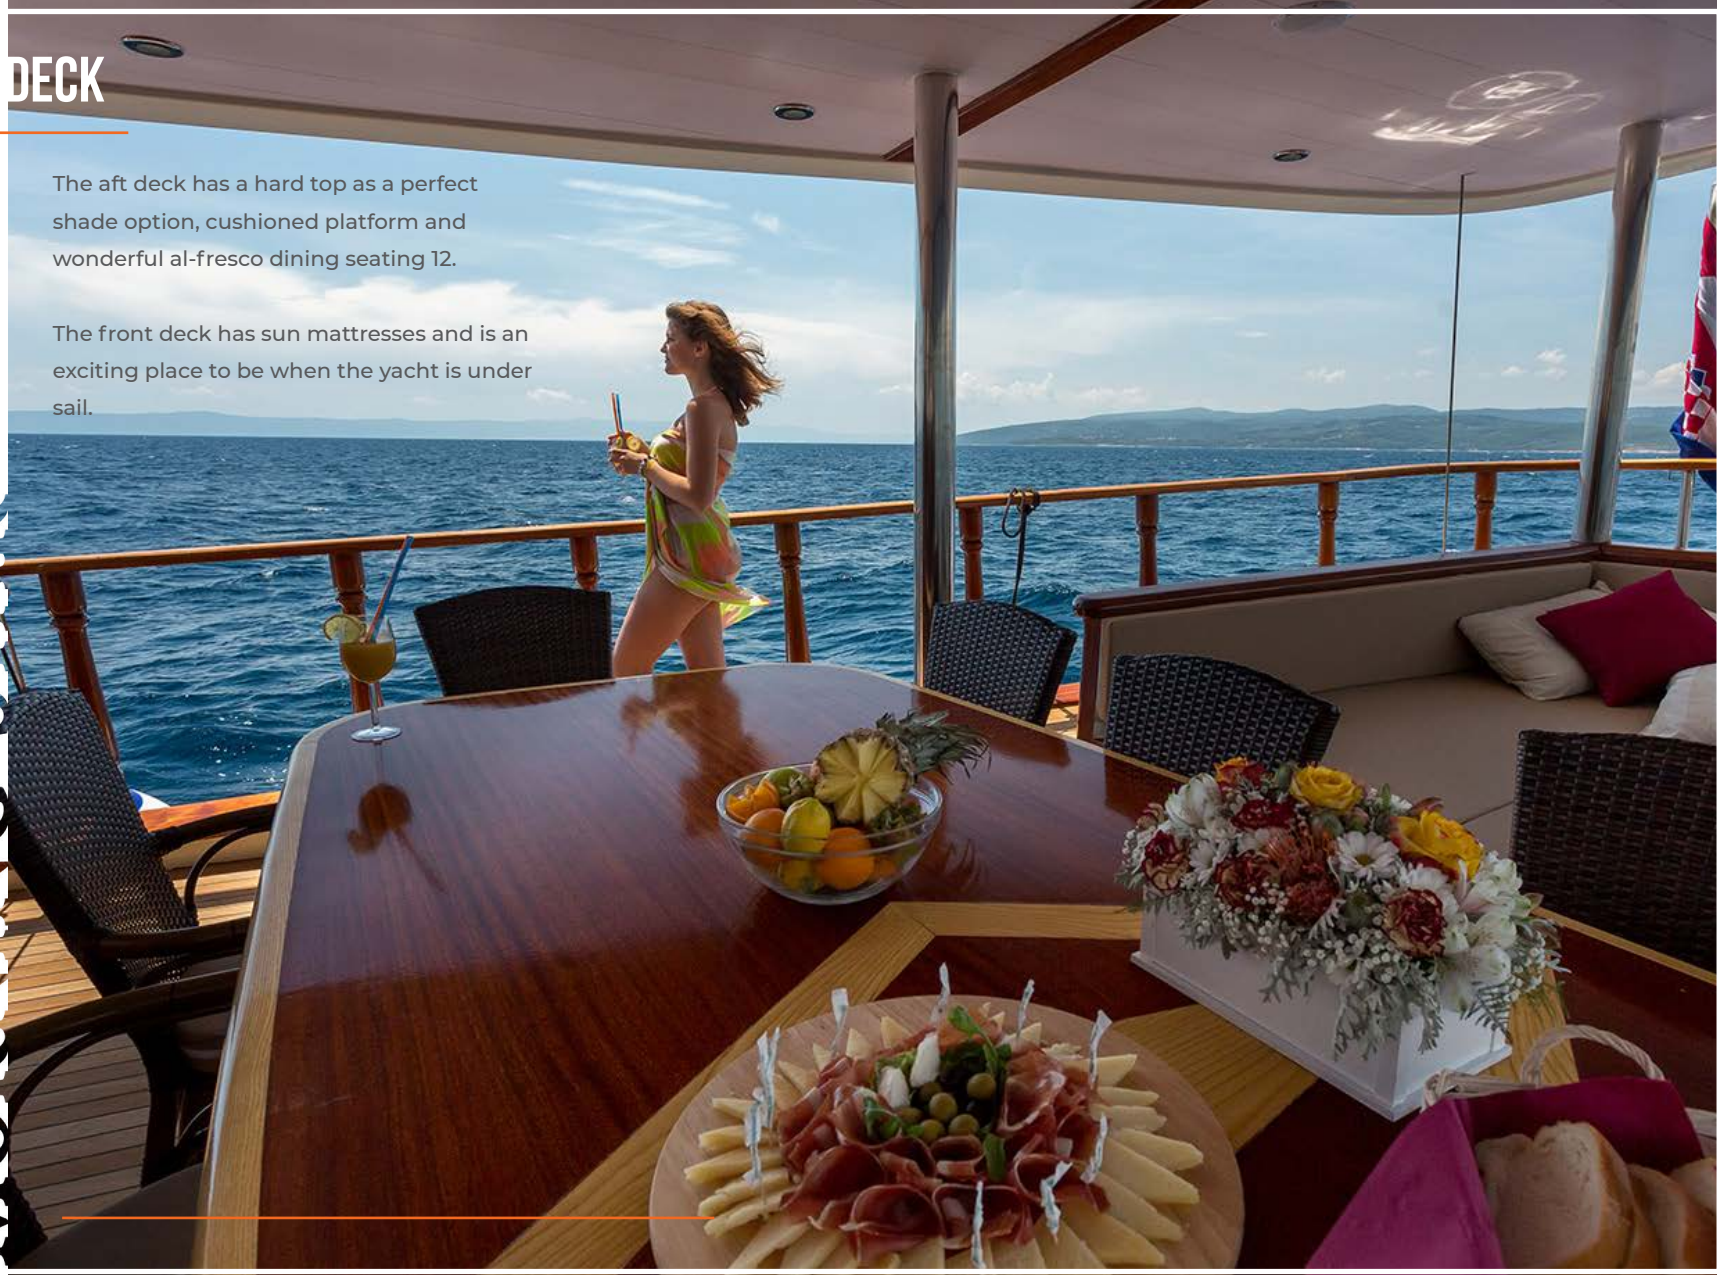

Spacious exterior spaces offer expansive sundeck areas with comfortable sun pads and mattresses, whereas the aft deck provides a wonderful al-fresco dining area.

Highlights:

- Fantastic deck spaces
- Modern and elegant interior design
- Impeccable service onboard
- Excellent sailing equipment
- Excellent shading options

Board games & cards.

Separate crew quarters.

The Main Saloon combines a dining area with an elegant bar and lounge seating area.

The wooden floors, stylish mahogany furniture and discrete decorations create a warm and welcoming sensation.

The front deck has sun mattresses and is an exciting place to be when the yacht is under sail.

MORNING STAR

MORNING STAR

MORNING STAR

MORNING STAR

MORNING STAR

MORNING STAR

MORNING STAR