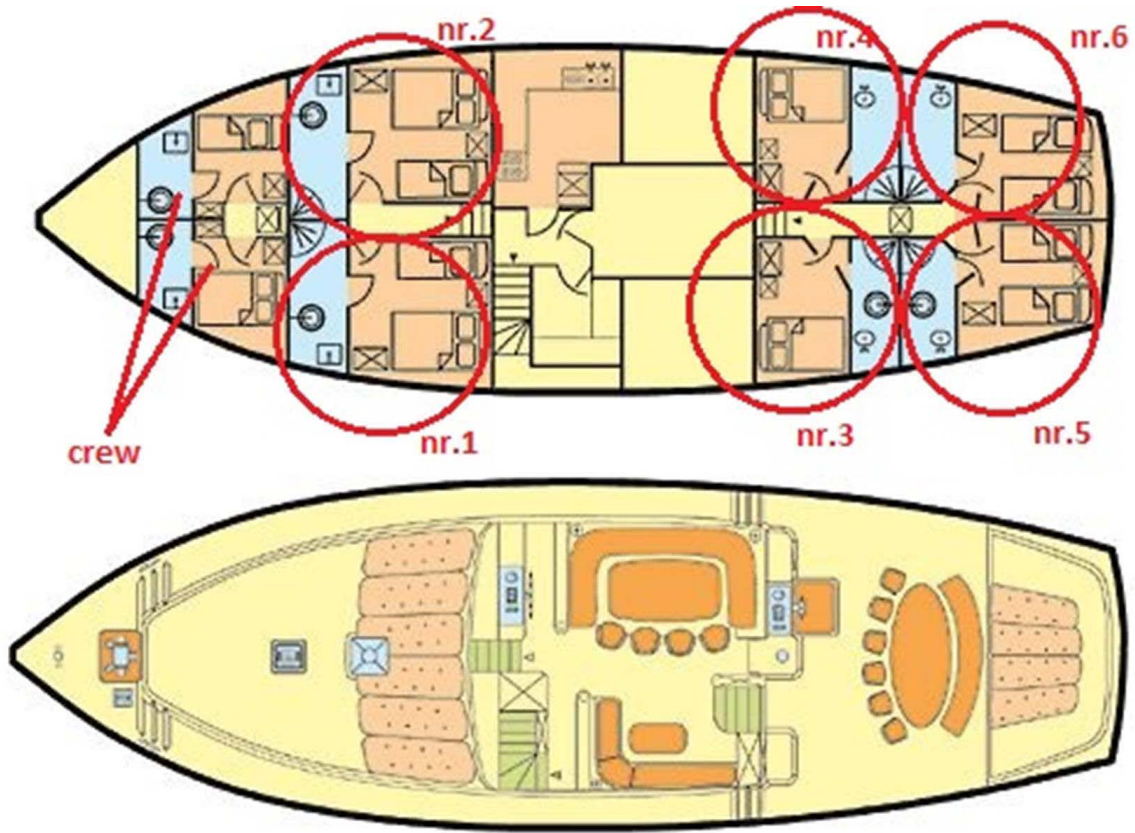

Board games & cards.

Separate crew quarters.

The Main Saloon combines a dining area with an elegant bar and lounge seating area.

The wooden floors, stylish mahogany furniture and discrete decorations create a warm and welcoming sensation.

The front deck has sun mattresses and is an exciting place to be when the yacht is under sail.

MORNING STAR

MORNING STAR

MORNING STAR

MORNING STAR

MORNING STAR

MORNING STAR

MORNING STAR

MORNING STAR

MORNING STAR

MORNING STAR

MORNING STAR

LAYOUT

s/y

Morning Star

Video Presentation