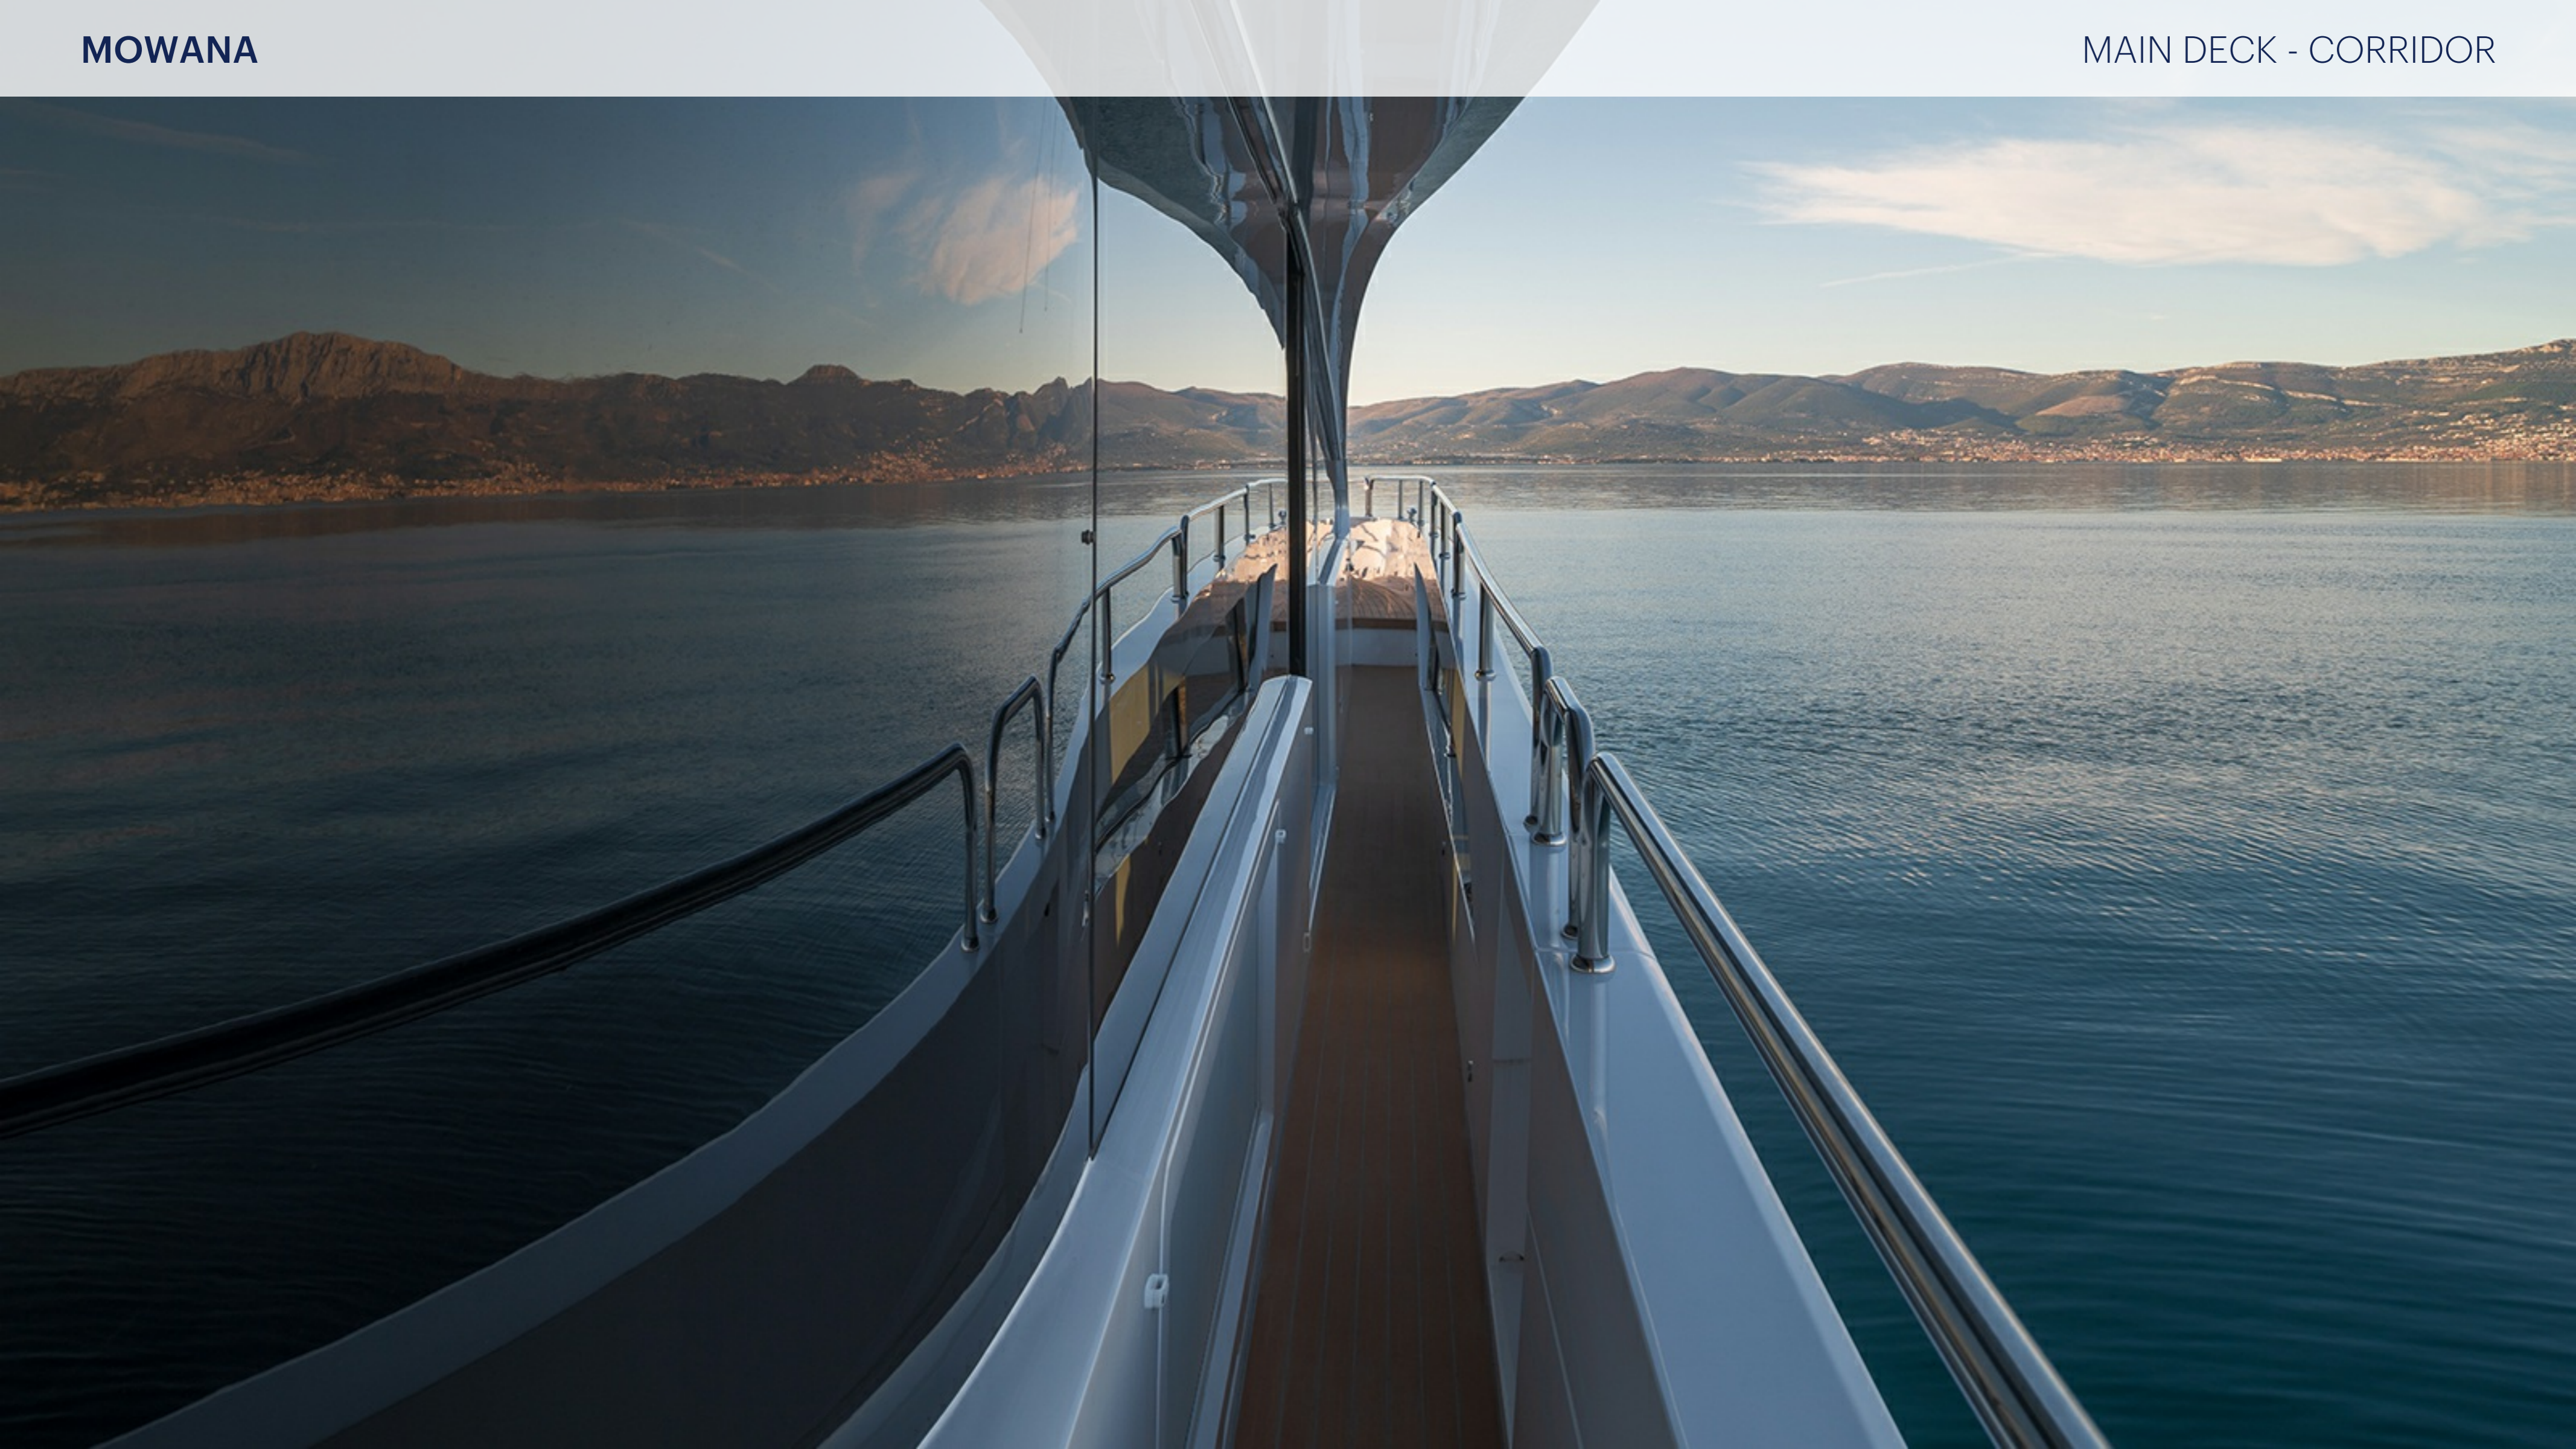

KEY FEATURES

- › BRAND NEW SUNSEEKER 26.38 M (86' 7") DELIVERED IN DECEMBER 2023
- › HER CREW OF 4 IS COMMITTED TO EXCELLENT SERVICE AND READY TO WELCOME YOU ON MOWANA TO MAKE YOUR STAY MEMORABLE
- › THE 'BEACH CLUB' TRANSFORMS THE AREA INTO A PRIVATE OUTDOOR SANCTUARY COMPLETE WITH AN INNOVATIVE X-TEND™ SUNBED THAT CONVERTS TO FACE AFT AT WATER LEVEL OR WHEN RAISED FORWARD INTO THE COCKPIT.
- › LARGE WATER TOY COLLECTION
- › STYLISH & MODERN INTERIOR DESIGN
- › ACCOMMODATION FOR 9 GUESTS IN 4 LUXURIOUS CABINS
- › FLYBRIDGE FEATURING SUNBATHING AND DINING AREAS
- › WIDE WINDOWS OFFER PANORAMIC VIEWS IN MAIN SALON

MOWANA

WATER TOYS

- › WILLIAMS JET TENDER
- › WAKEBOARDS
- › STAND UP PADDLE BOARD
- › JET SKI - SEA-DOO SPARK TRIXX
- › WATERSKIS
- › KAYAK
- › 2 X SEABOB F5 NEW
- › TOWABLES

MOWANA

BEACH PLATFORM

MOWANA

SUNSEEKER

Sunseeker

A close-up, low-angle shot of a Sunseeker boat's cabin. The boat is white with a black stripe and features the 'Sunseeker' logo in silver lettering. A bright red flag is flying from a pole on the deck. The cabin interior is visible, showing a dark grey floor with several circular recessed lights. The background is a clear blue sky.

MOWANA

AERIAL