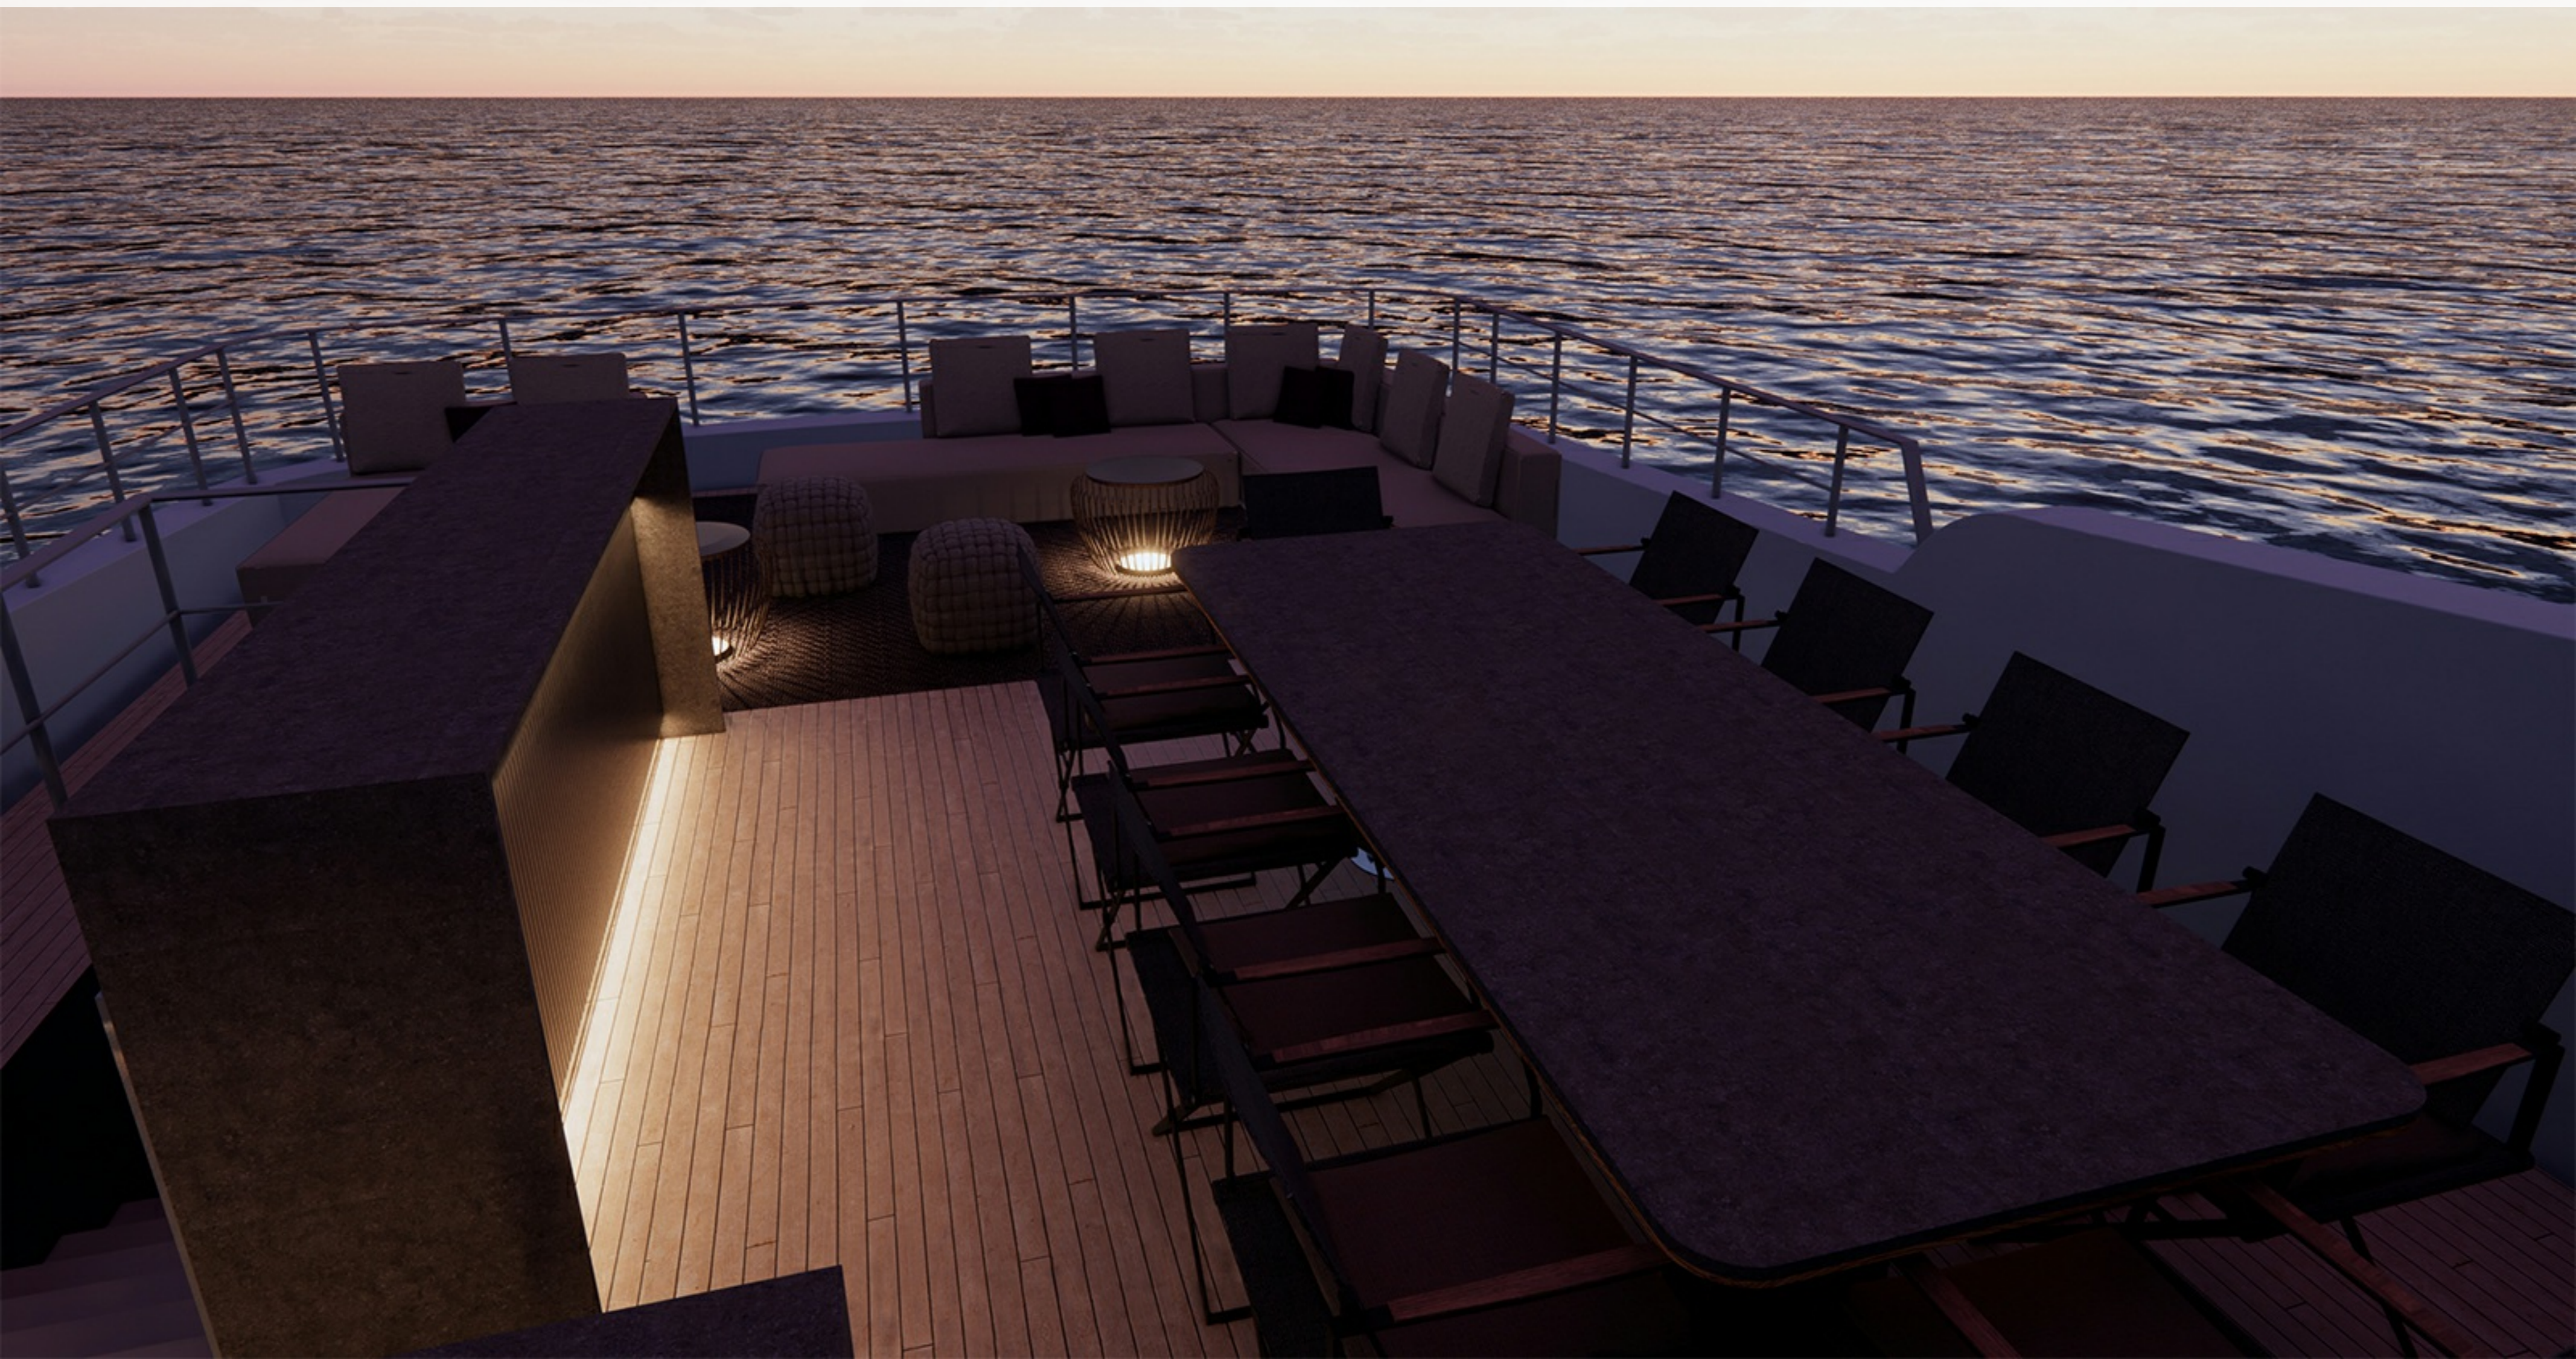

NAIA

AERIAL VIEW

NAIA

Model	SLM38	Year	2018		
Length	38.00 m	Beam	4.50 m	Max Draft	1.50 m
Max Speed	30.00 knots	Range	1000.00 miles		
Capacity	12 persons	Engine	2x Volvo Penta		
Price	€ 1,200,000	Manufacturer	Sanlorenzo		
Ref	SLM38	Project	NAIA		