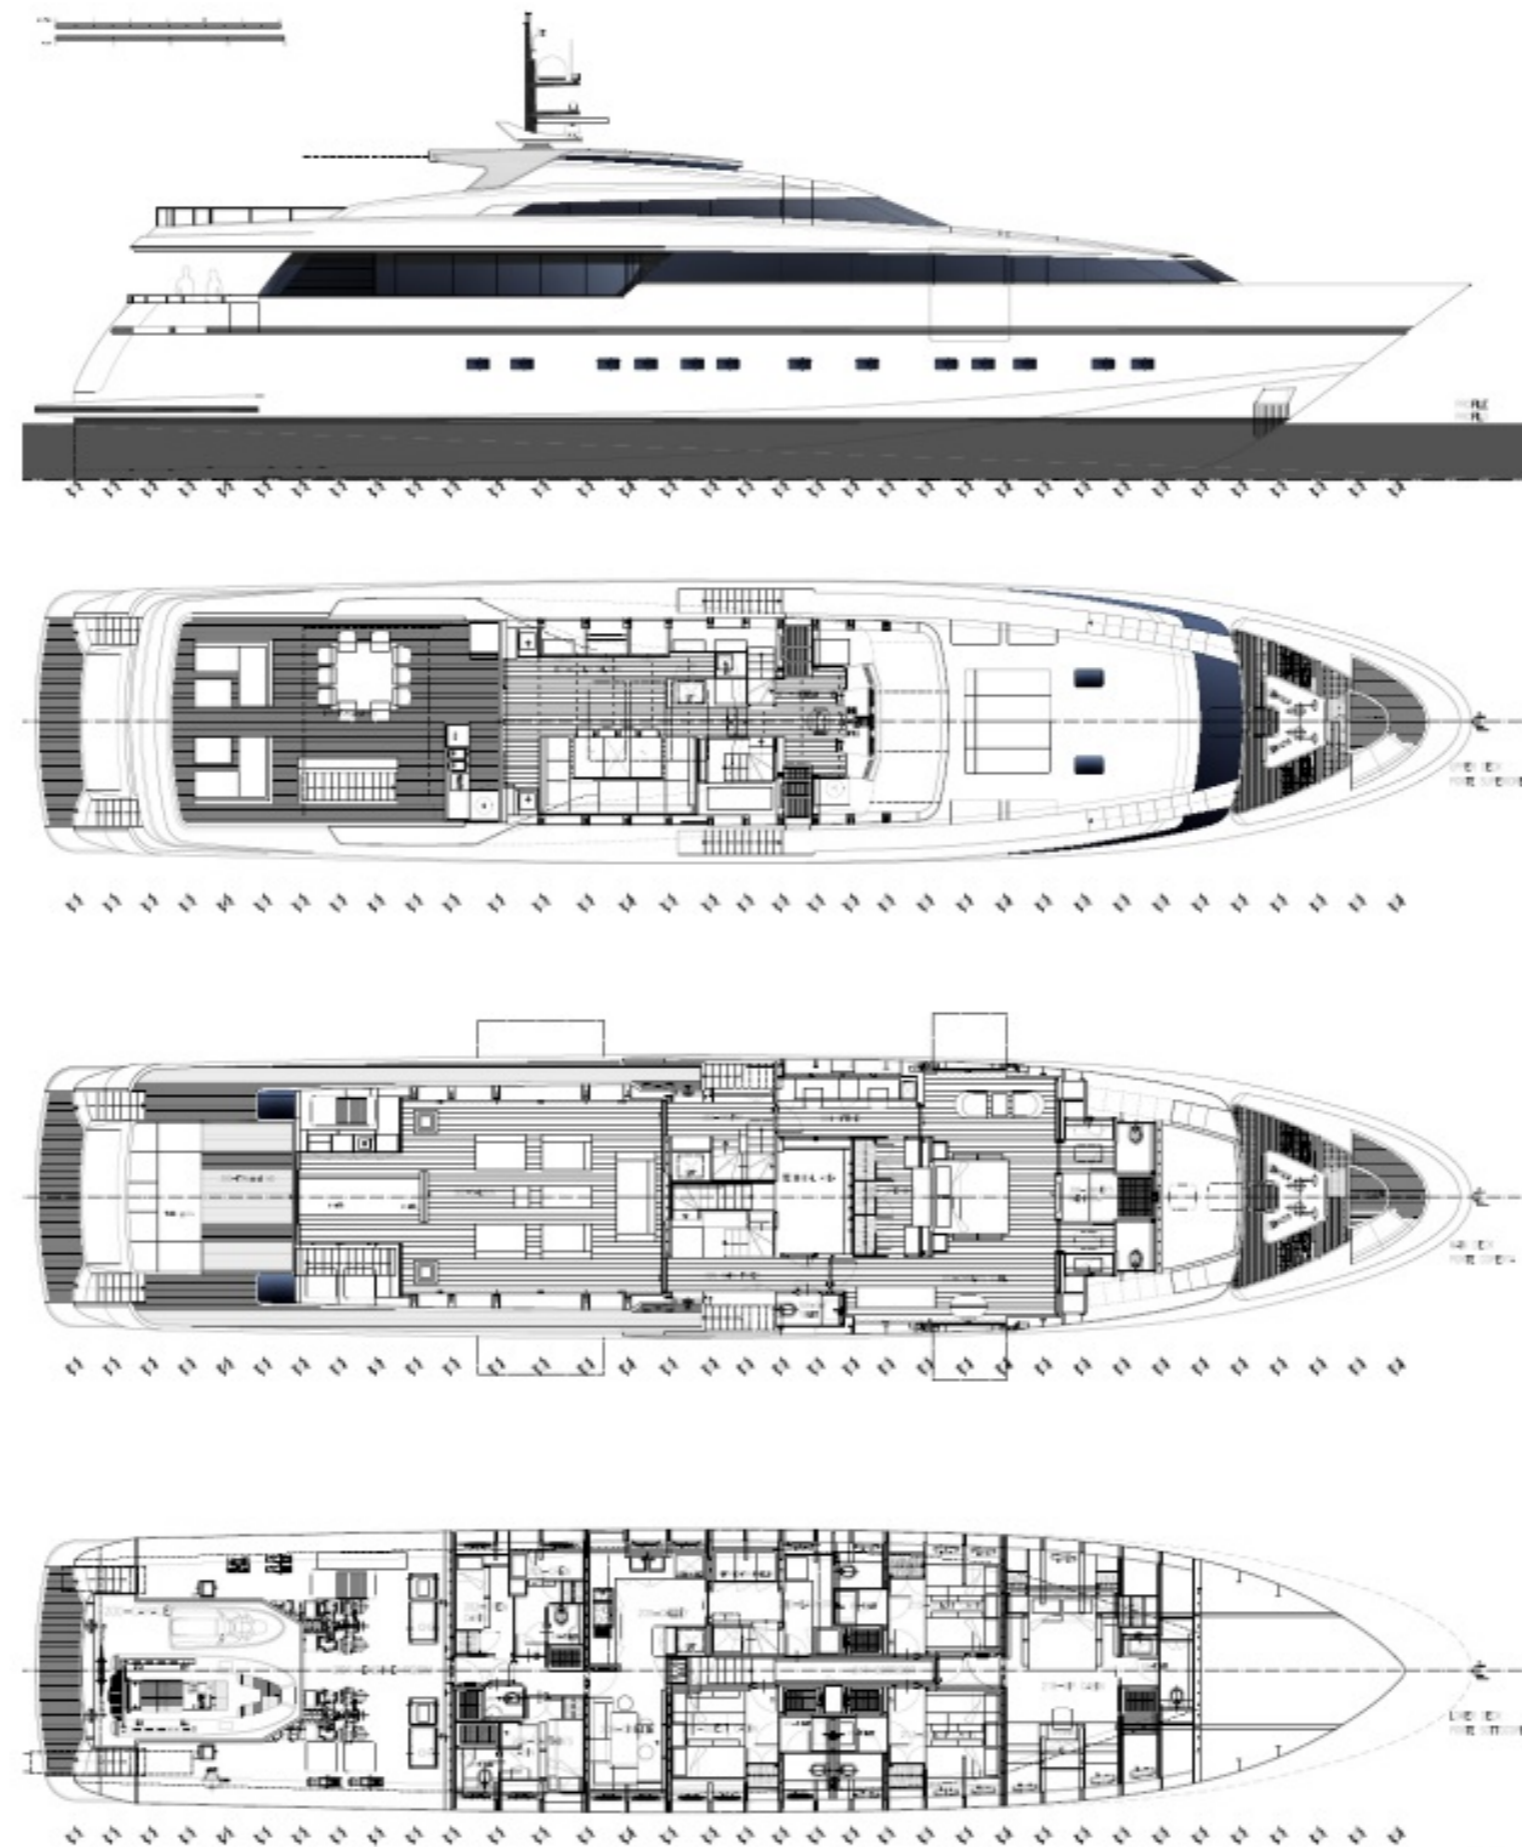

NAIA

126' 4" (38.5m) | Sanlorenzo | 2009

NAIA

BASIC SPECIFICATIONS

BUILDER

Sanlorenzo

BEAM (ft/m)

25' (7.6m)

CRUISING/MAX SPEED

16 / 26 Knots

CREW

8

RANGE

1000 nm

LENGTH (ft/m)

126' 4" (38.5m)

NAIA

WATER TOYS

› SCUBA DIVING EQUIPMENT (MARES/TBD)

› NEW PLATFORM SEARAFT 4MX2M

› NEW FISHING EQUIPMENT

NAIA

NAIA

AERIAL VIEW

NAIA

AERIAL VIEW

NAIA

Model	SLM38	Year	2018		
Length	38.00 m	Beam	4.50 m	Max Draft	1.50 m
Max Speed	30.00 knots	Range	1000.00 miles		
Capacity	12 persons	Engine	2x Volvo Penta		
Price	€ 1,200,000	Manufacturer	Sanlorenzo		
Ref	SLM38	Project	NAIA		