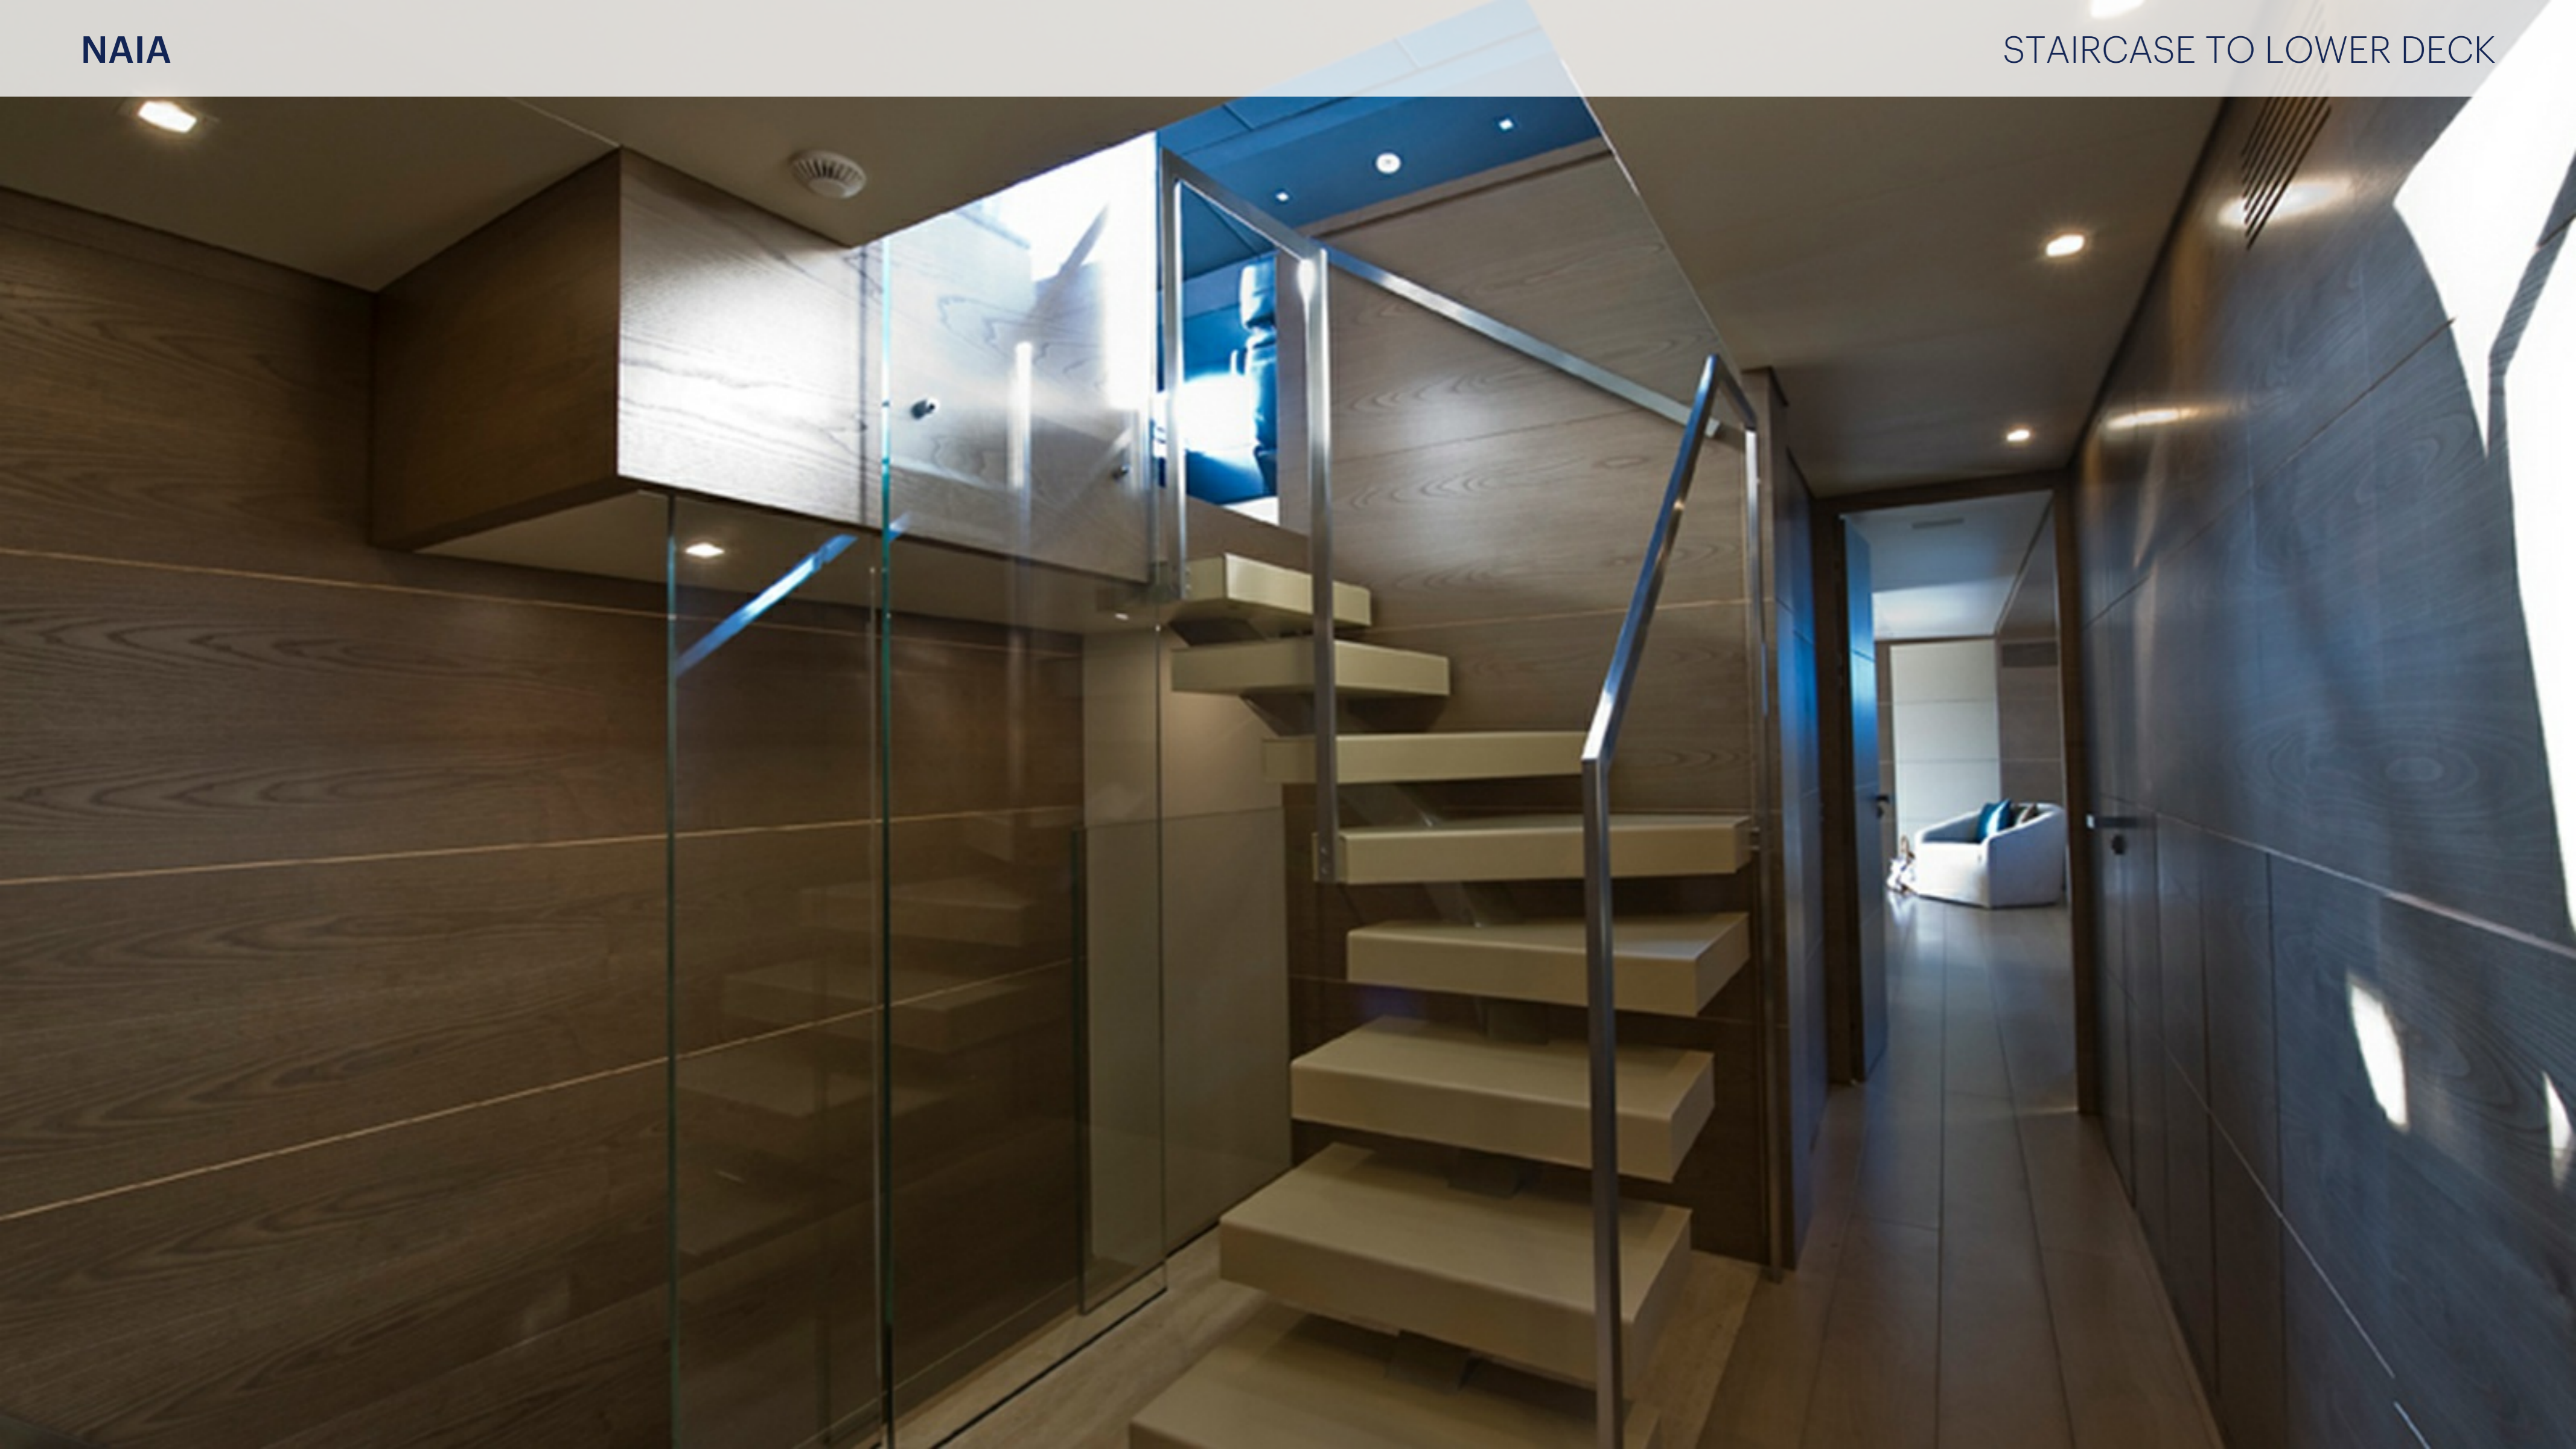

NAIA

AERIAL VIEW

NAIA

Model	SLM38	Year	2018		
Length	38.00 m	Beam	4.50 m	Max Draft	1.50 m
Max Speed	30.00 knots	Range	1000.00 miles		
Capacity	12 persons	Engine	2x Volvo Penta		
Price	€ 1,200,000	Manufacturer	Sanlorenzo		
Ref	SLM38	Project	NAIA		