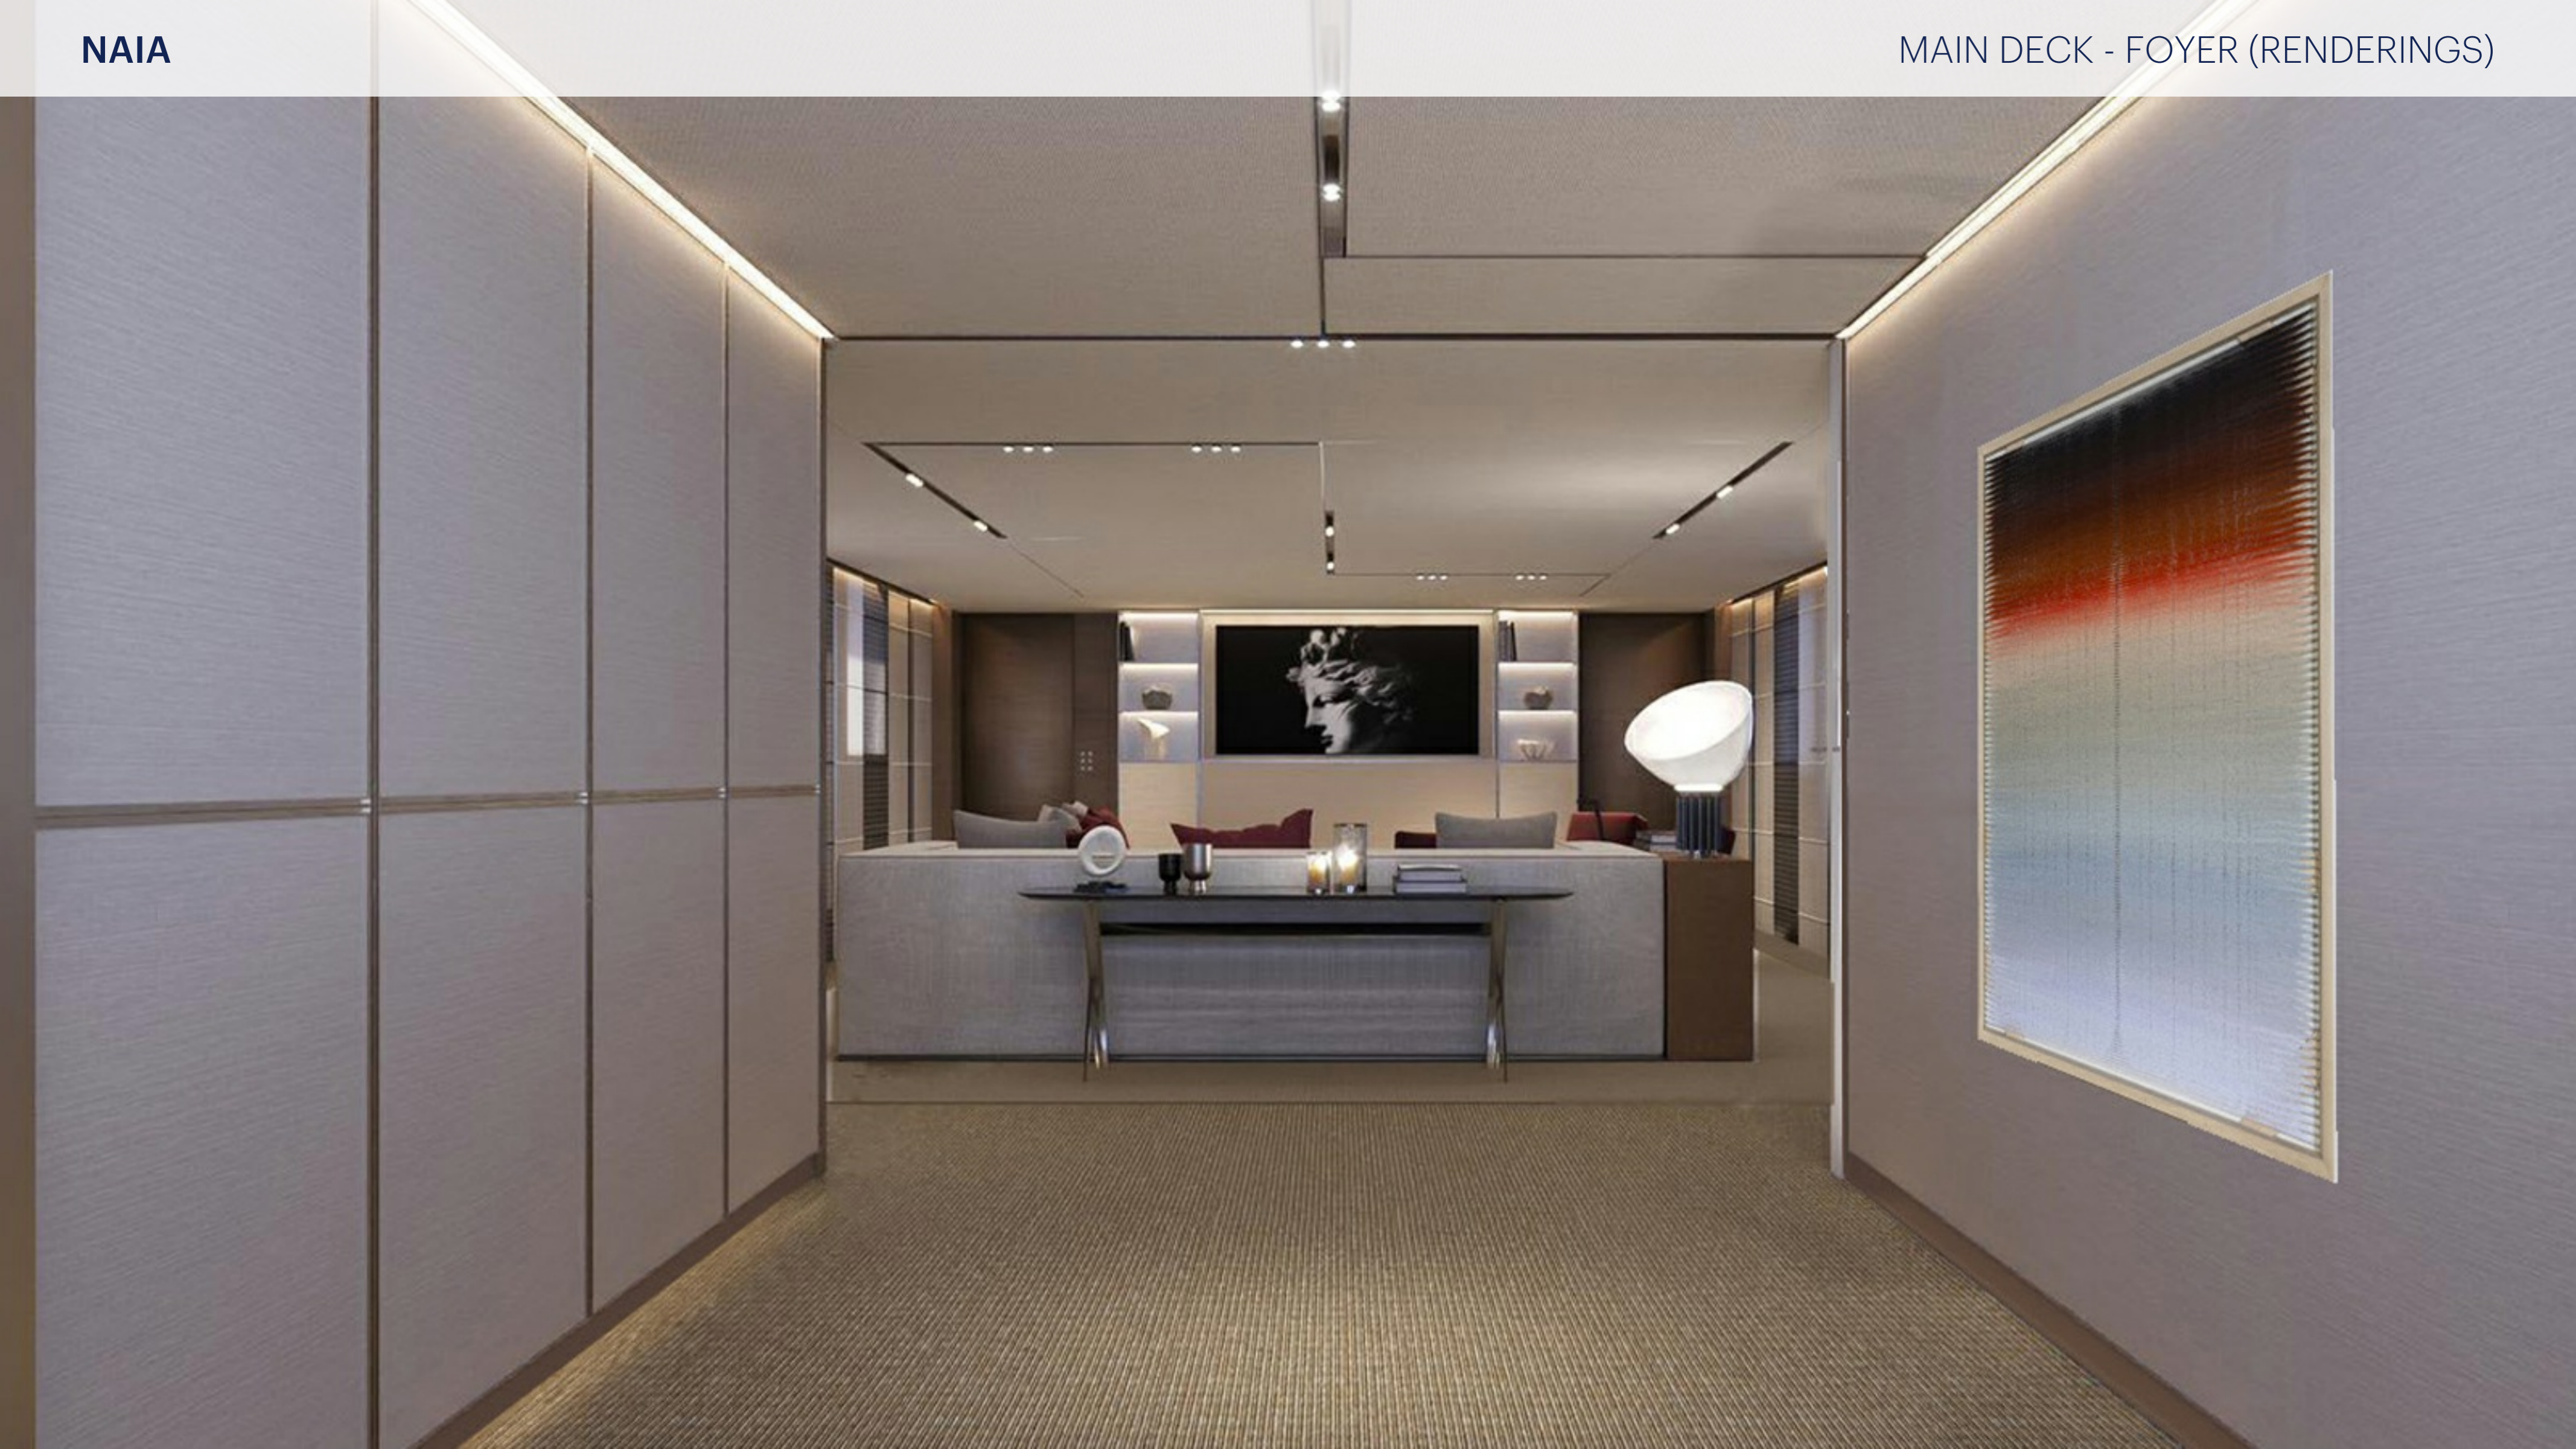

NAIA

AERIAL VIEW

NAIA

Model	SLM38	Year	2018		
Length	38.00 m	Beam	4.50 m	Max Draft	1.50 m
Max Speed	30.00 knots	Range	1000.00 miles		
Capacity	12 persons	Engine	2x Volvo Penta		
Price	€ 1,200,000	Manufacturer	Sanlorenzo		
Ref	SLM38	Project	NAIA		