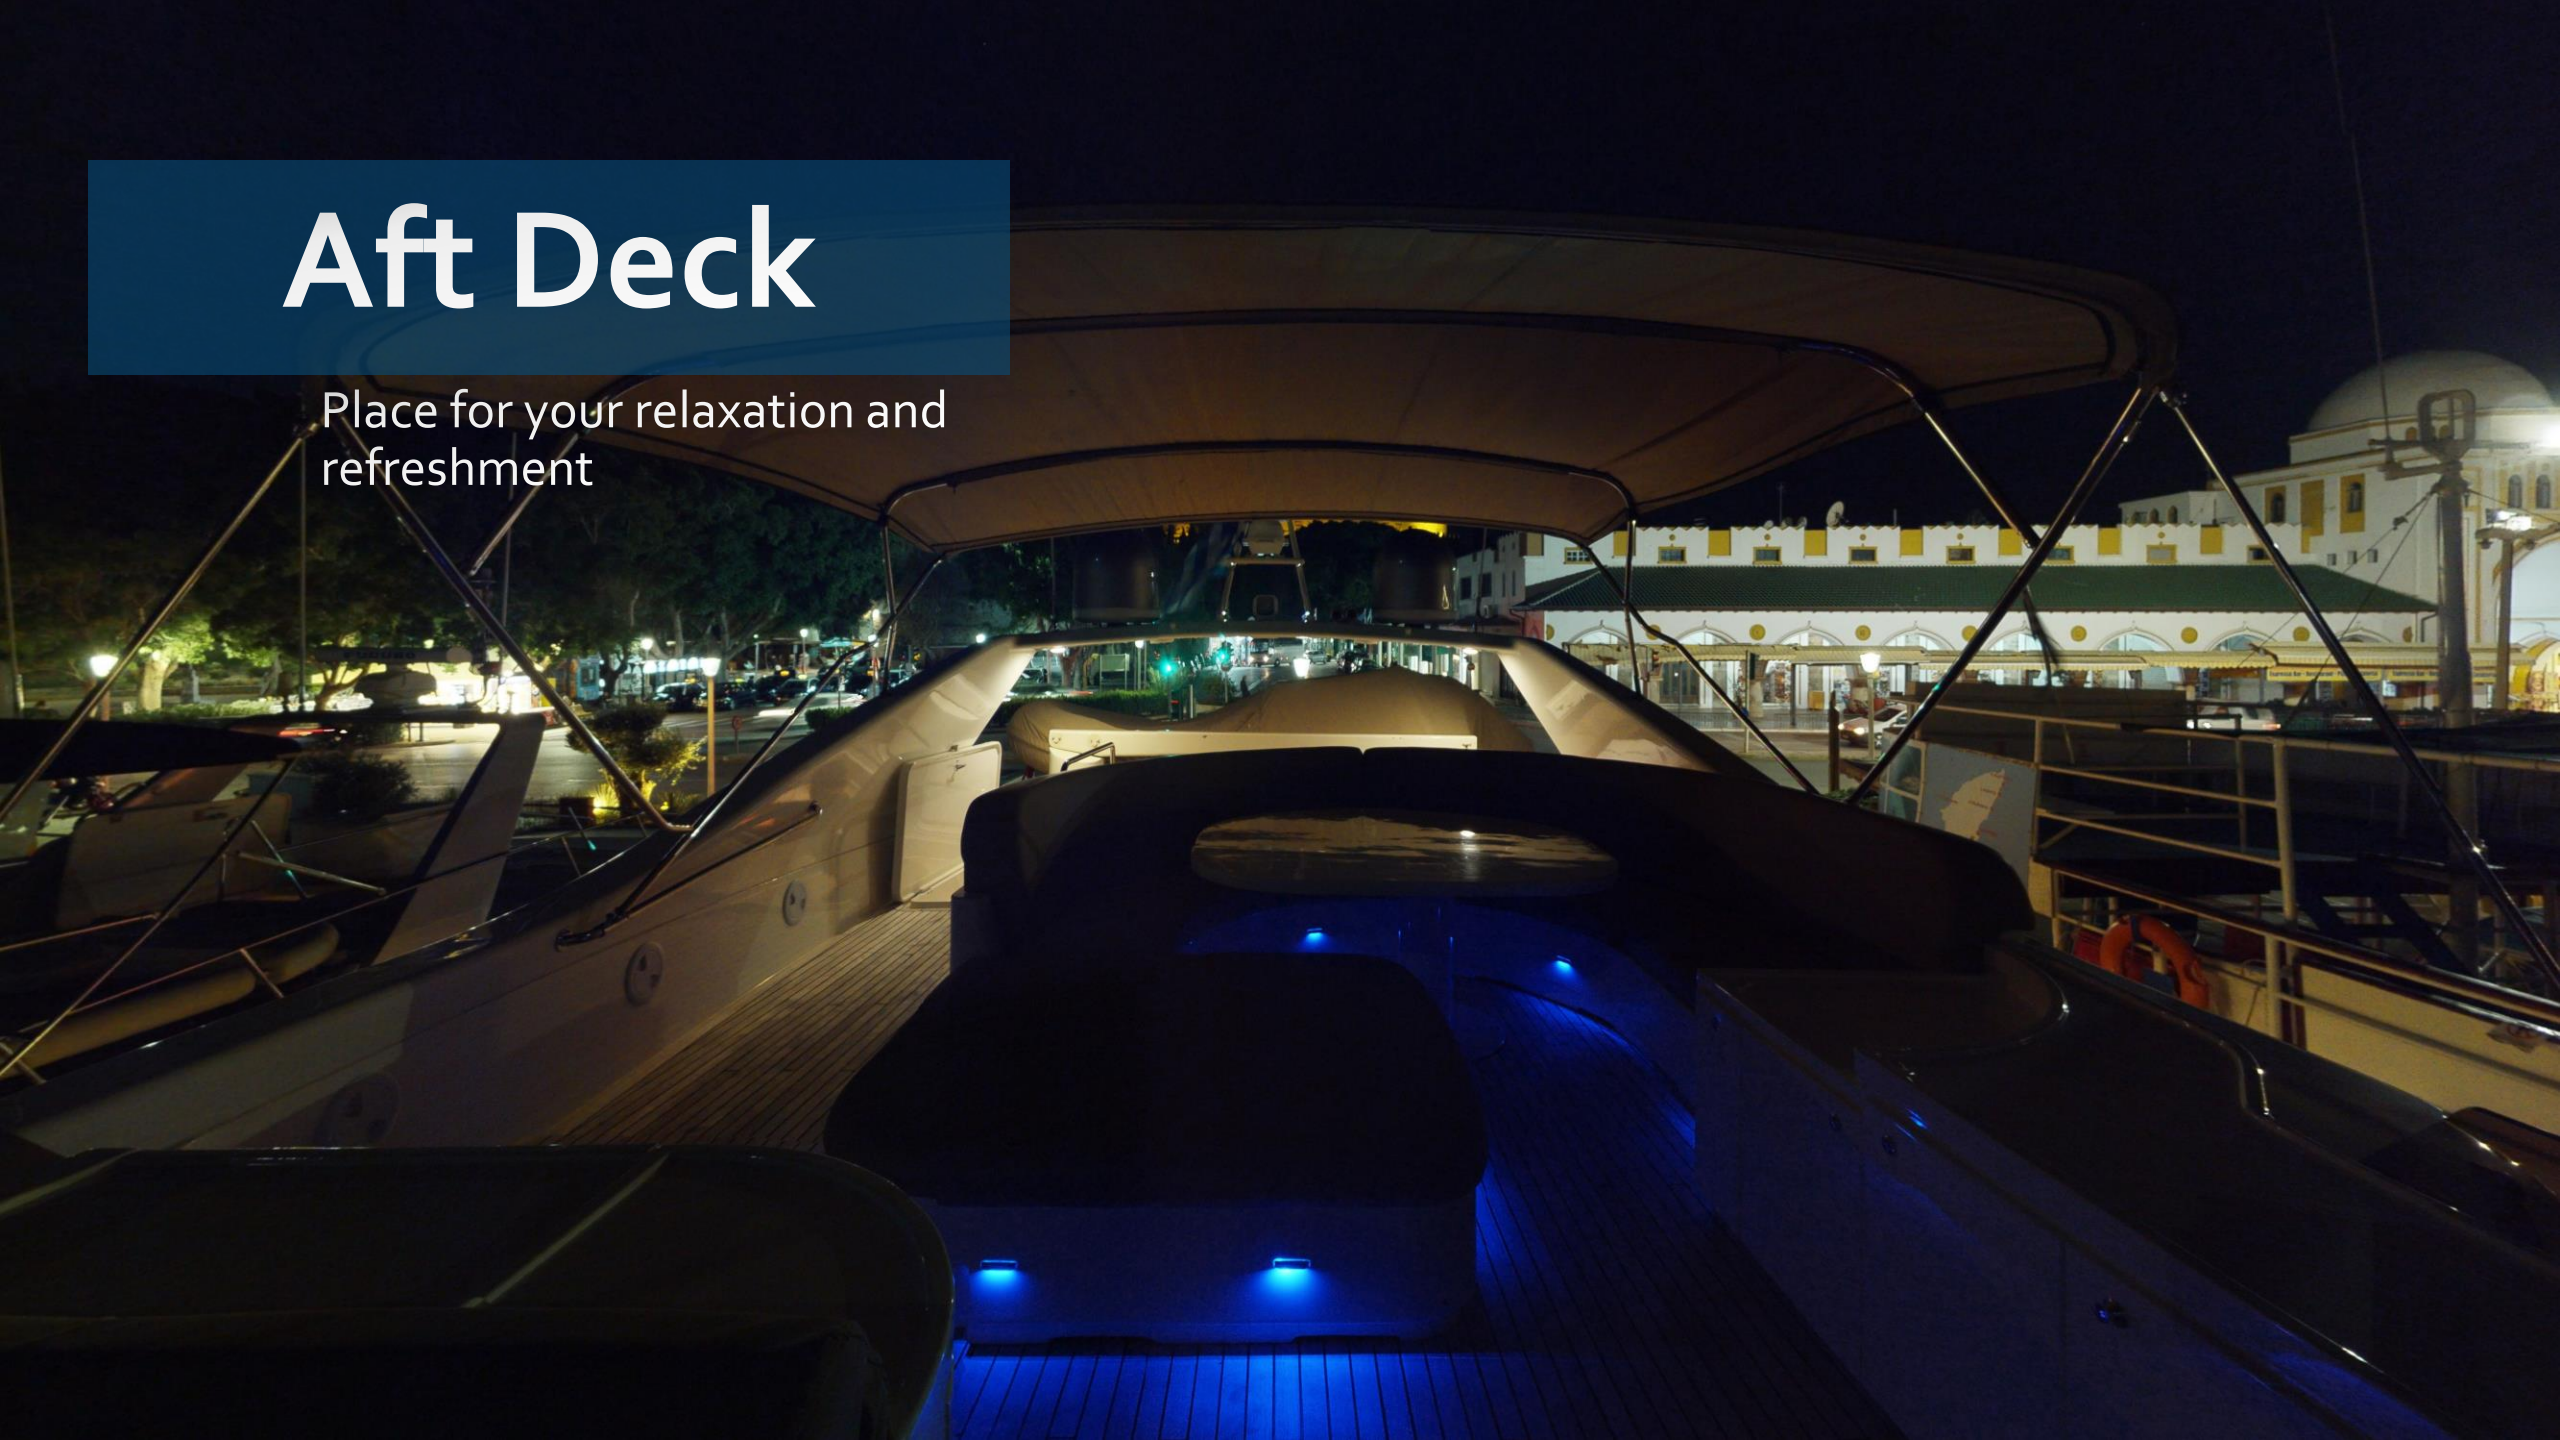

M/Y NATASSA

Aft Deck

Place for your relaxation and refreshment

Dining

Wood table in right place with right view

Salon

A clever interior design to make all the guests comfortable

Details

Feel comfort during your trip

Master Cabin

Ideal room layout, creates a lot of space

VIP Cabin

Big and comfortable bed for your VIP rest

Twin Cabin

Interior

Other cabins

View of 360