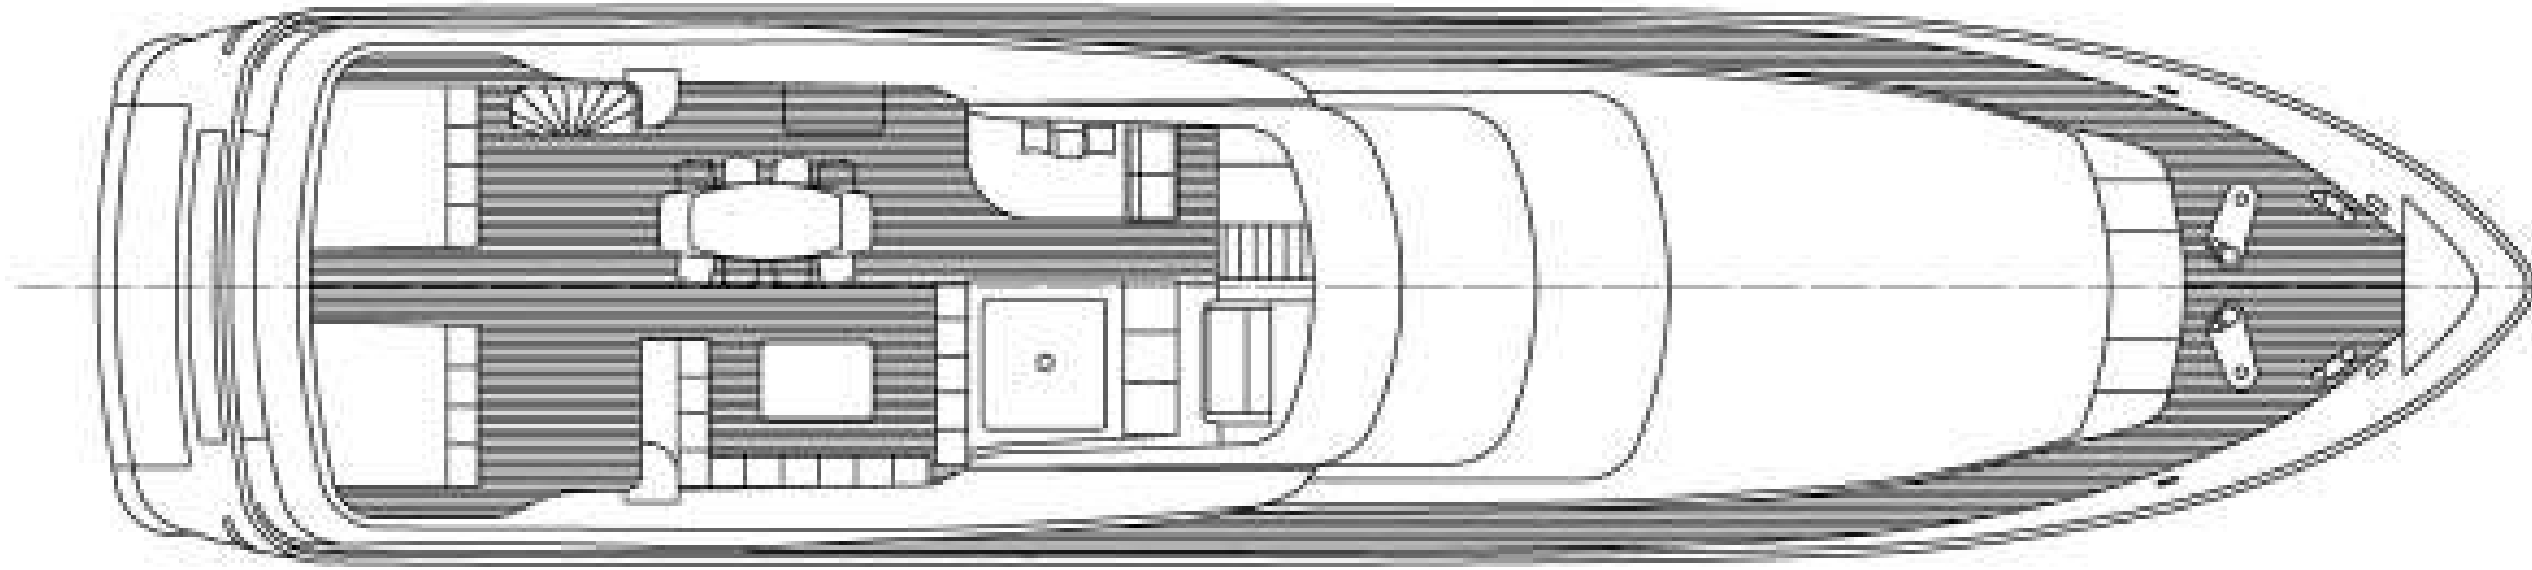

OVAL

OVAL

OVAL

OVAL

OVAL

OVAL

| | | | |
|---------------------|--------------|------------------|-----------------|
| M/Y 'OVAL' | | | |
| GENERAL ARRANGEMENT | | | |
| NO. 100 | DATE: 2000 | PAGE: 1 | |
| BY: [Signature] | SCALE: 1:100 | NO. OF SHEETS: 1 | TOTAL SHEETS: 1 |
| [Logo] | | | |
| [Small text] | | | |