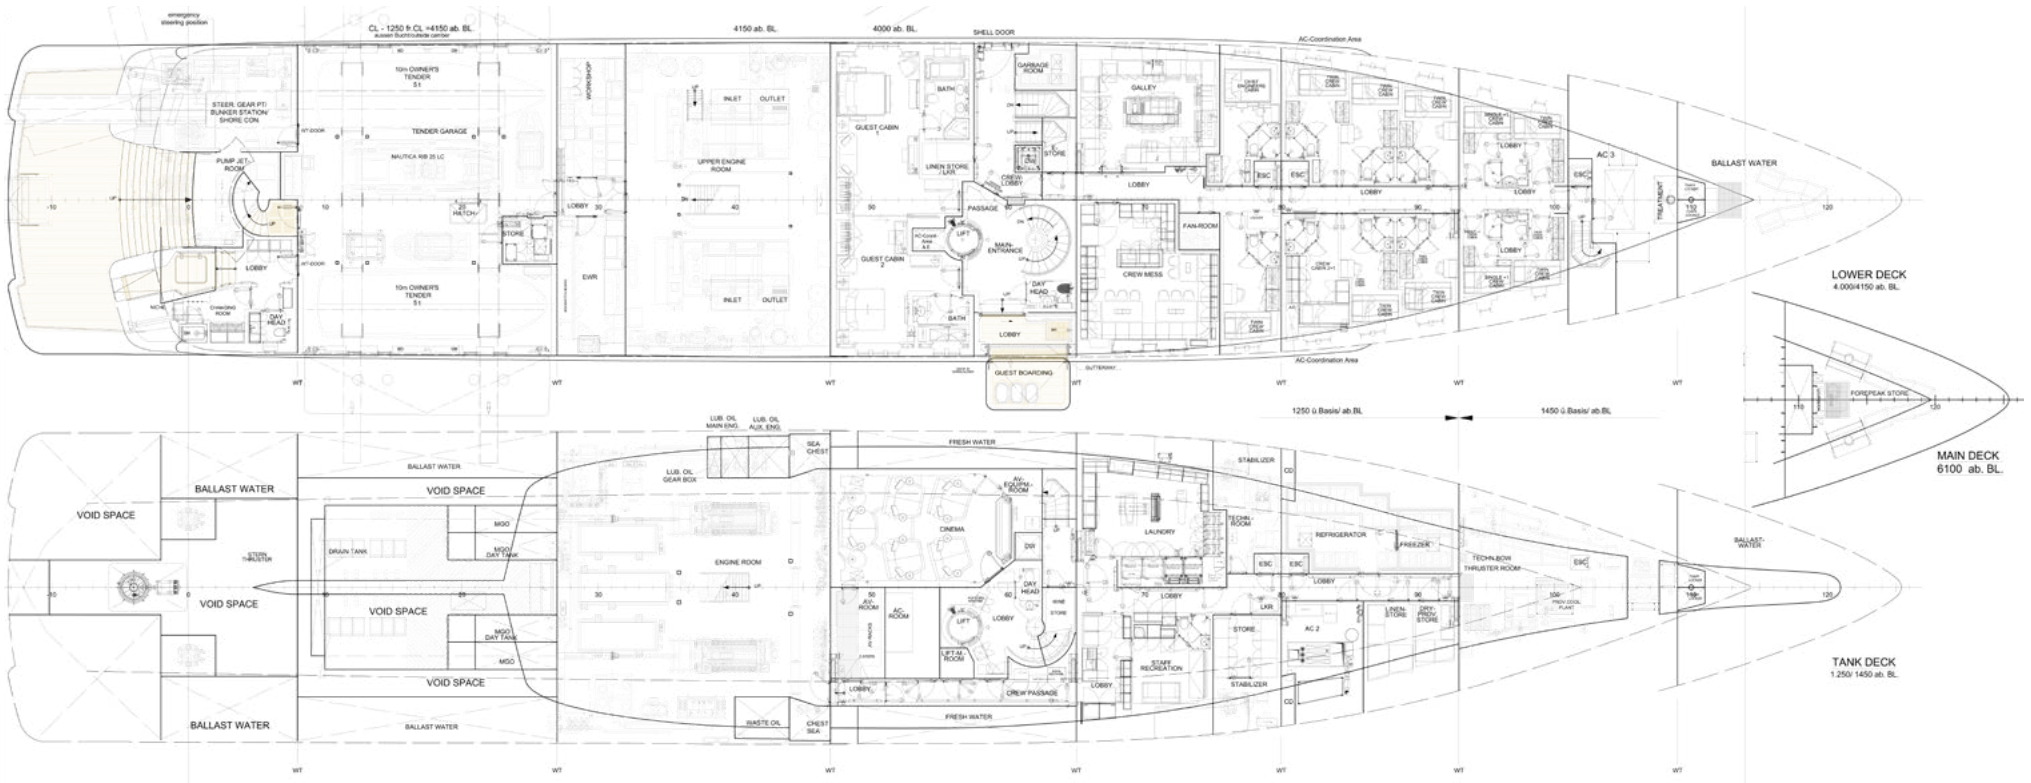

Outdoors, on the sun deck, there is a huge oval pool fanned by sunpads with an additional Jacuzzi tub forward and a lounge area aft. On the bridge deck, a gym, sauna, and treatment rooms are ideal for wellness charters, with the helipad even doubling as a yoga or workout space.

VALETTA

PHOENIX 2

PHOENIX 2

TOP DECK
15,620 ab. BL.

BRIDGE DECK
12,970 ab. BL - outside with camber
inside 13,040 ab. BL.

UPPER DECK
9,390 ab. BL - outside with camber
inside 10,060 ab. BL.

MAIN DECK
7,000-8200 ab. BL
outside