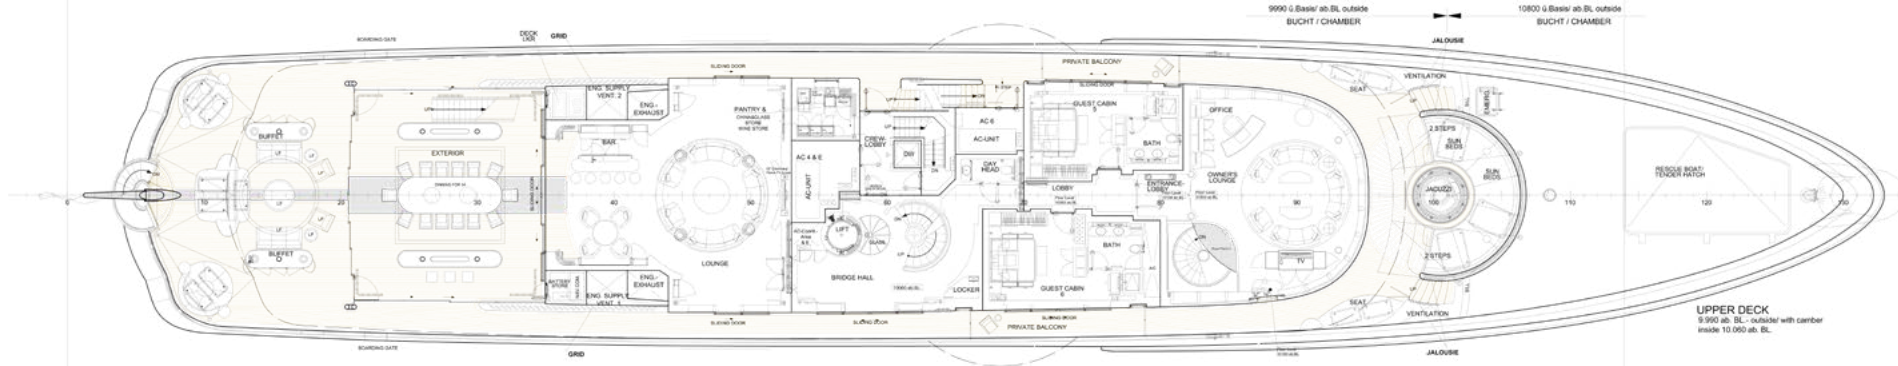

MAIN DECK
7,000-8200 ab. BL
outside