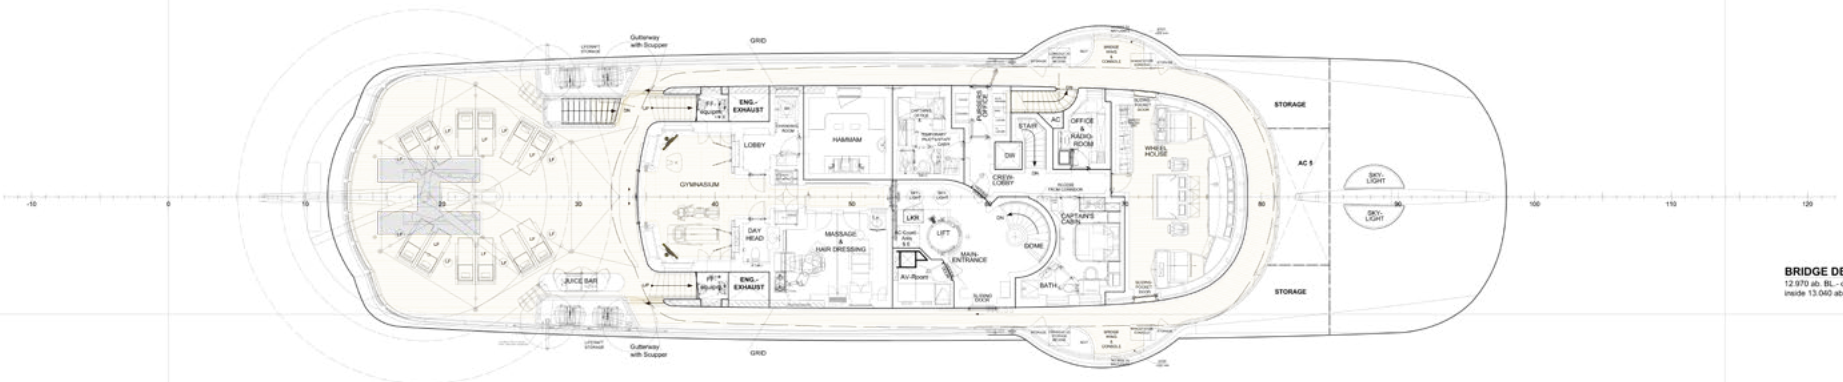

TOP DECK
15,620 ab. BL.