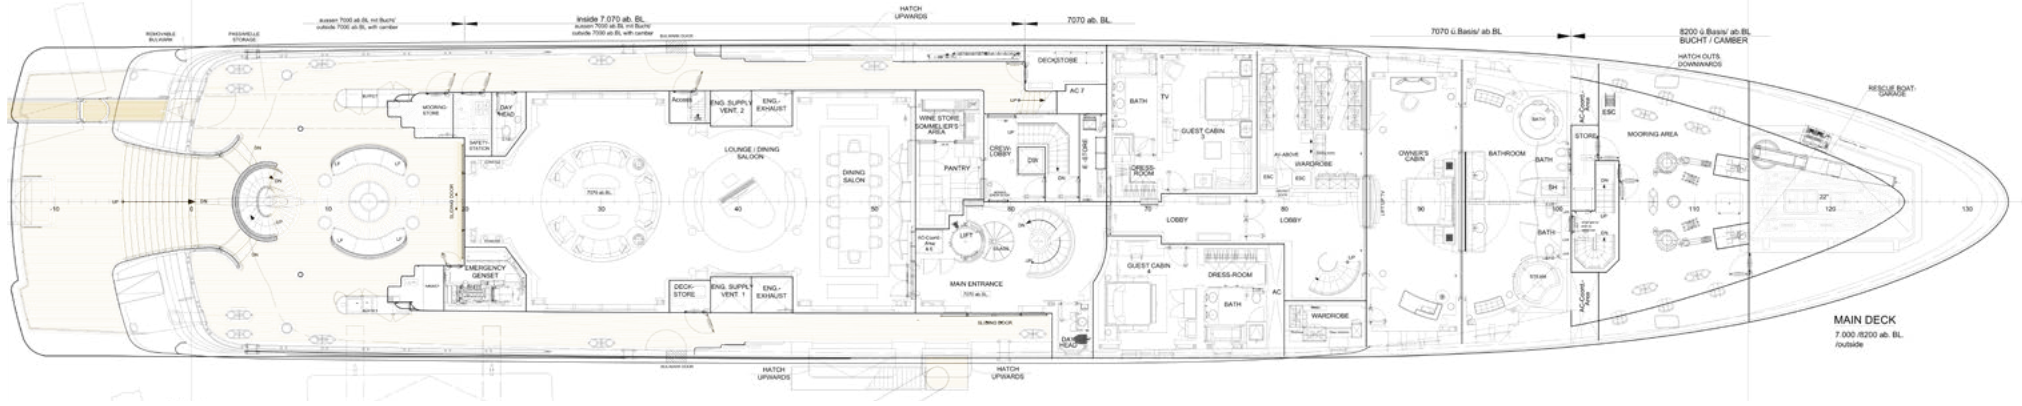

MAIN DECK
7,000-8200 ab. BL
outside