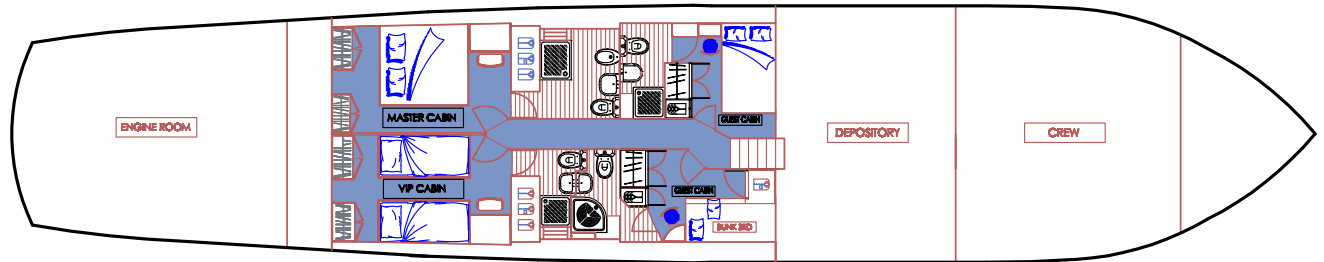

- Each of the cabins has wardrobe, 24 V/220 electricity, hair dryers, its own en-suite bathroom, home like, with shampoo, toilet paper, soap, shower box with curtain
- Beach towels: 2 per person per week
- Bathroom towels: 5 towels per person per week.
- Additional beach or bathroom towels: on request
- Bedding info: bed sheets are included in price.
- Air-condition: 16 hours/ day is included in the price.

M/Y PLAY FELLOW

SECTION YACHT

MAIN DECK

LOWER DECK

MY Play Fellow