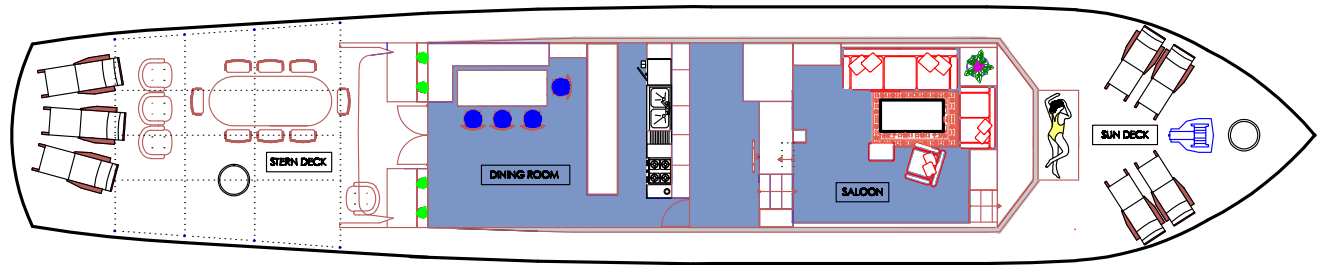

Mila Place Fellau

MMA Day Fellow

M/M Play Fellow

OUTSIDE AREA

Sunbathing and relaxing areas are positioned on front and aft decks. The aft deck is fully under-shade while the forward area offers guests lounging space for soaking up the sun with both sun-cushions and lounging chairs. Aft area has large relaxing area with big cushions like on gulets and table for dining outside for 10 people. Whole deck area is fully covered in teak.

M/M Play Fellow

ON BOARD ENTERTAINMENT

- TV, DVD/CD player
- WiFi,
- board games, cards
- Xbox

CREW

Our 4-member crew on the yacht consists of the following roles: Captain, Deckhand, Chef and Steward

LAYOUT

M/Y PLAY FELLOW

SECTION YACHT

MAIN DECK

LOWER DECK

MY Play Fellow