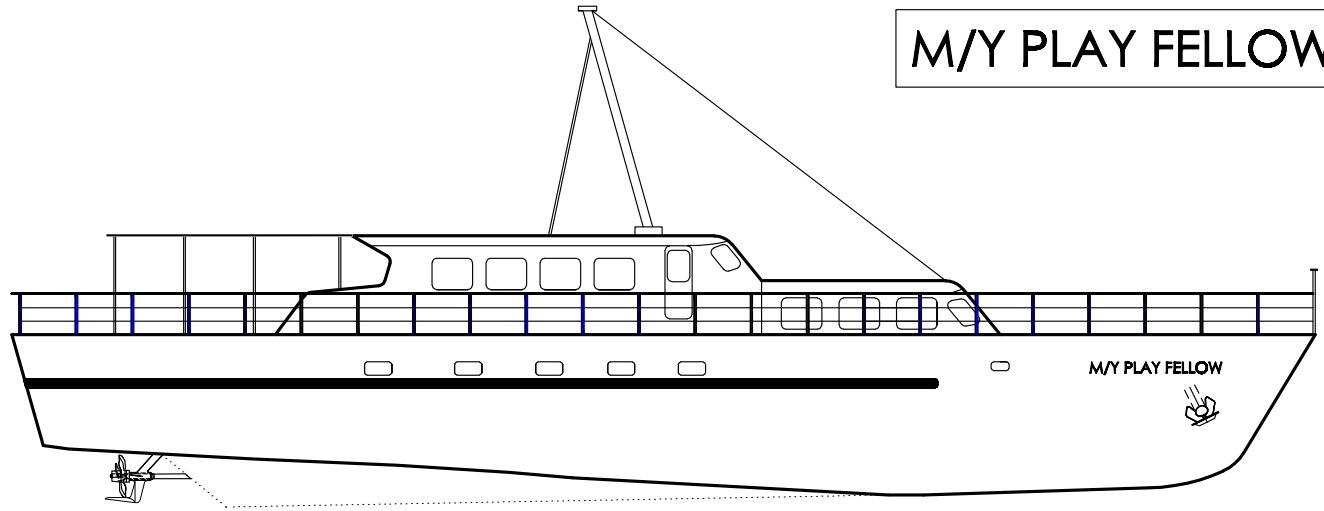

M/M Play Fellow

ON BOARD ENTERTAINMENT

- TV, DVD/CD player
- WiFi,
- board games, cards
- Xbox

CREW

Our 4-member crew on the yacht consists of the following roles: Captain, Deckhand, Chef and Steward

LAYOUT

M/Y PLAY FELLOW

SECTION YACHT

MAIN DECK

LOWER DECK

MY Play Fellow