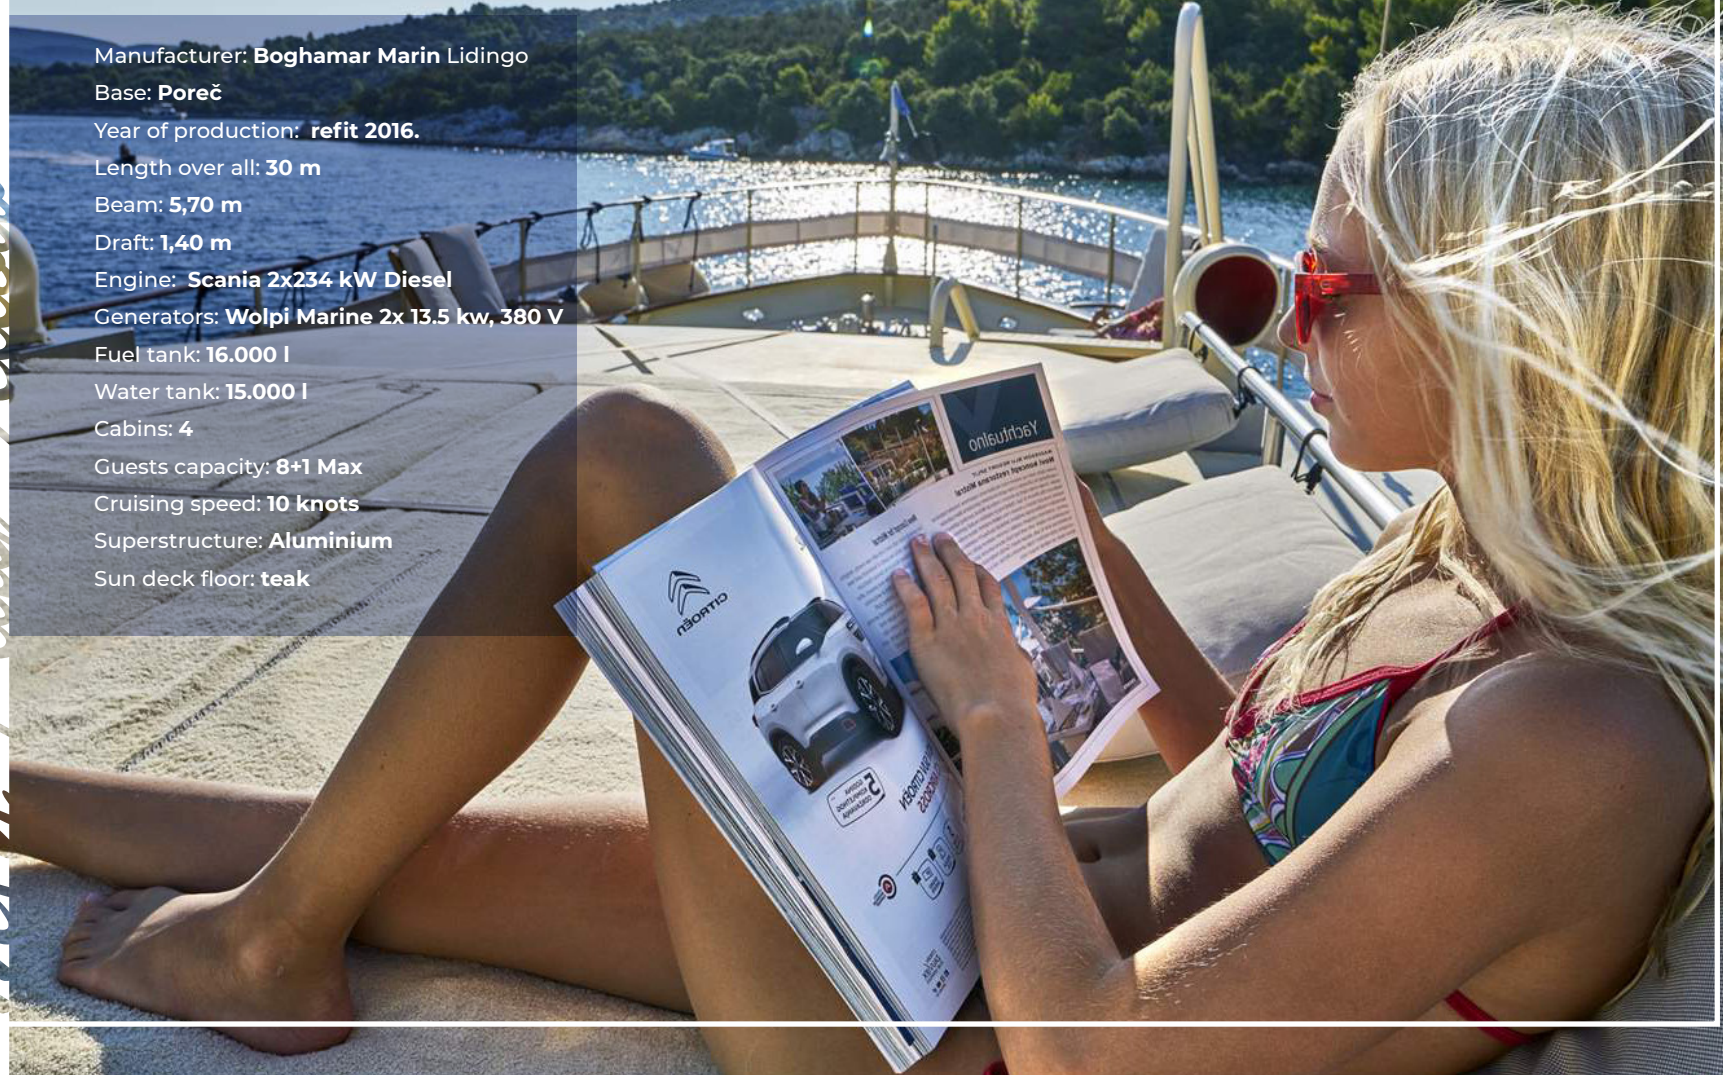

MMA Playa Zelenou

TECHNICAL SPECIFICATIONS:

Manufacturer: **Boghamar Marin** Lidingo
Base: **Poreč**
Year of production: **refit 2016.**
Length over all: **30 m**
Beam: **5,70 m**
Draft: **1,40 m**
Engine: **Scania 2x234 kW Diesel**
Generators: **Wolpi Marine 2x 13.5 kw, 380 V**
Fuel tank: **16.000 l**
Water tank: **15.000 l**
Cabins: **4**
Guests capacity: **8+1 Max**
Cruising speed: **10 knots**
Superstructure: **Aluminium**
Sun deck floor: **teak**