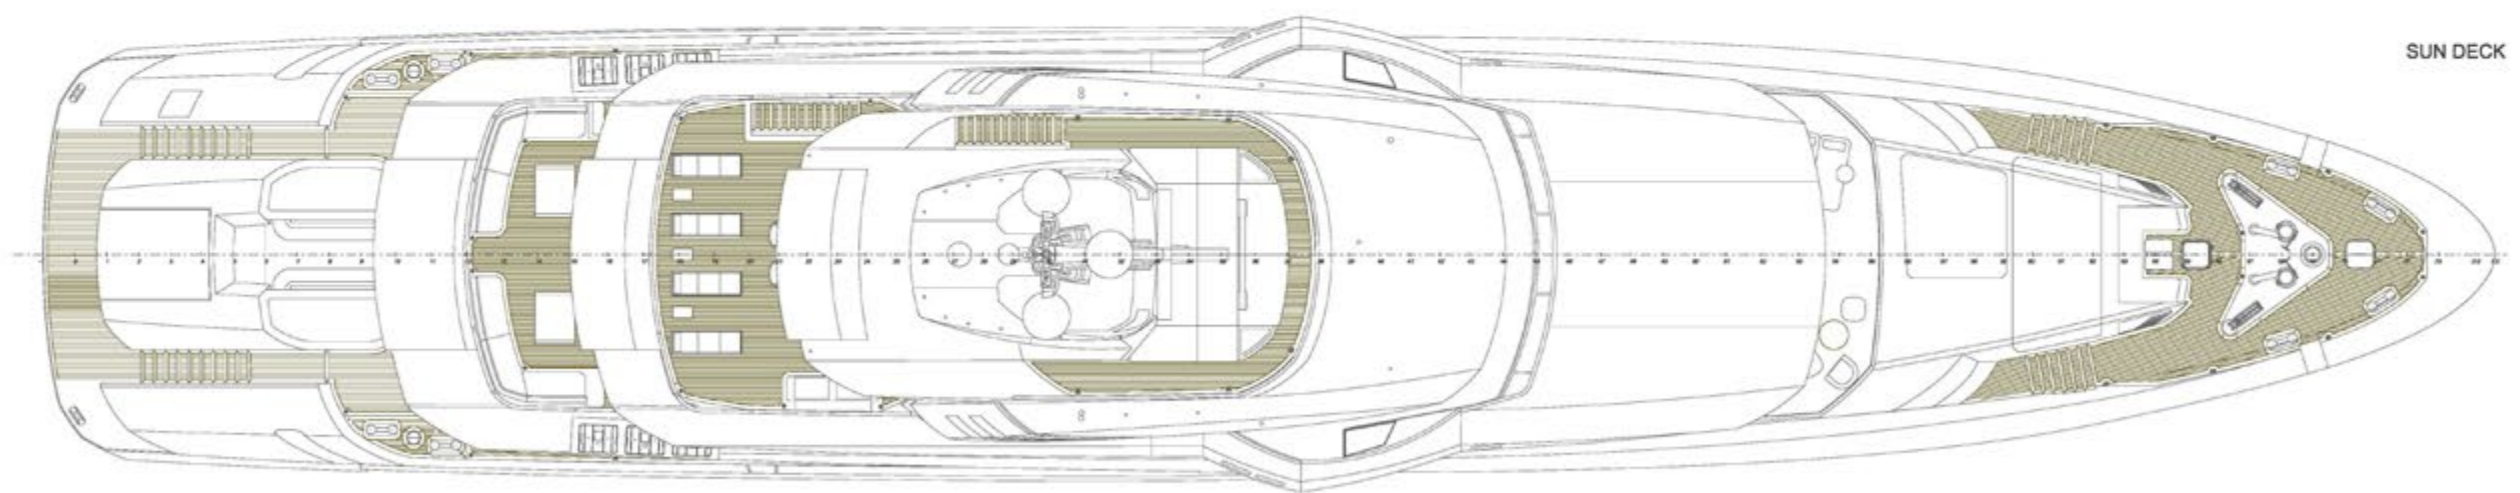

SUN DECK

AS BUILT			
DATE	SCALE	PROJECT DESCRIPTION	INDEX
2023-09-15	1:100	POLESTAR 70M YACHT	01
		70.00 M 229'8"	1:100 1:100
TEAM FOR DESIGN FOSSENEVI		PIANO GENERALE GENERAL ARRANGEMENT	TAV. 1/3