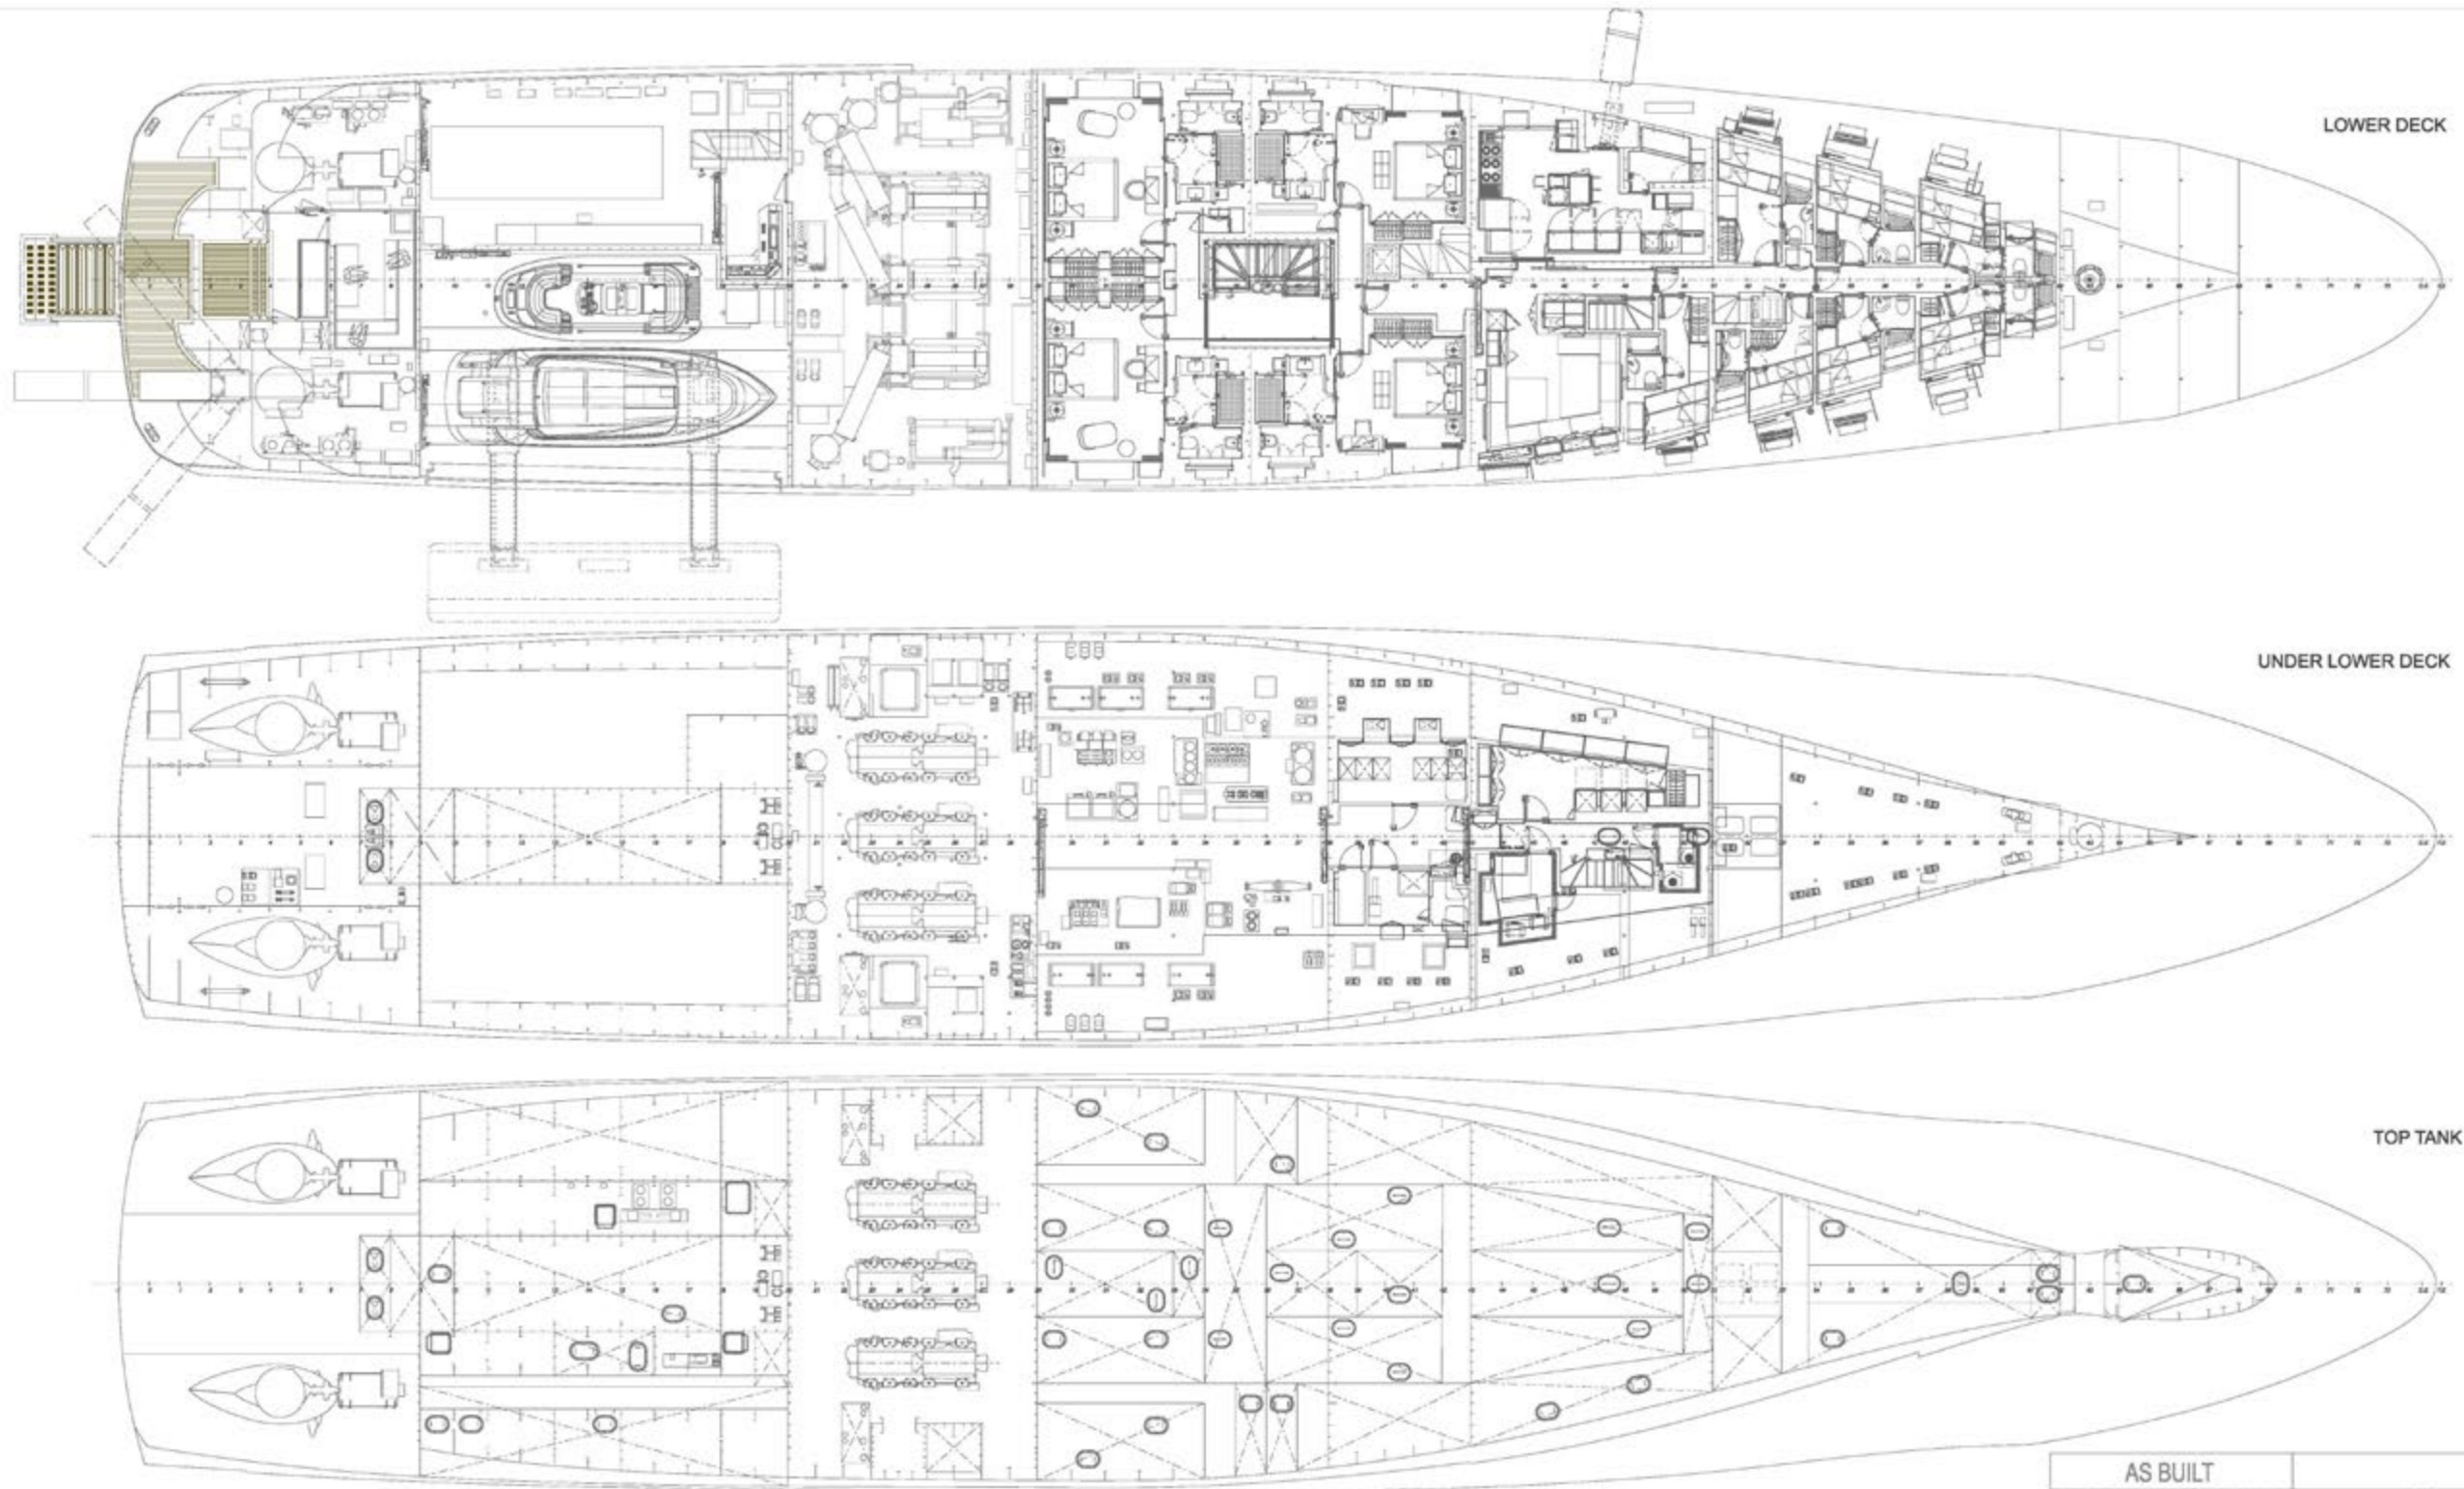

PIANO GENERALE - GENERAL ARRANGEMENT

AS BUILT		NO.	DATE	REVISION/DESCRIPTION	BY
1	AS BUILT				
2					
3					

	BY: 01/2019	FILE NO.:	PROJ.:
	SCALE: 1/50	NO. OF SHEETS: 10	NO. OF SHEETS USED: 1
TEAM FOR DESIGN: POLESTAR YACHTS PROJECT MANAGER: [Name] ARCHITECT: [Name] INTERIOR DESIGNER: [Name]	PIANO GENERALE GENERAL ARRANGEMENT		TAV/3/3