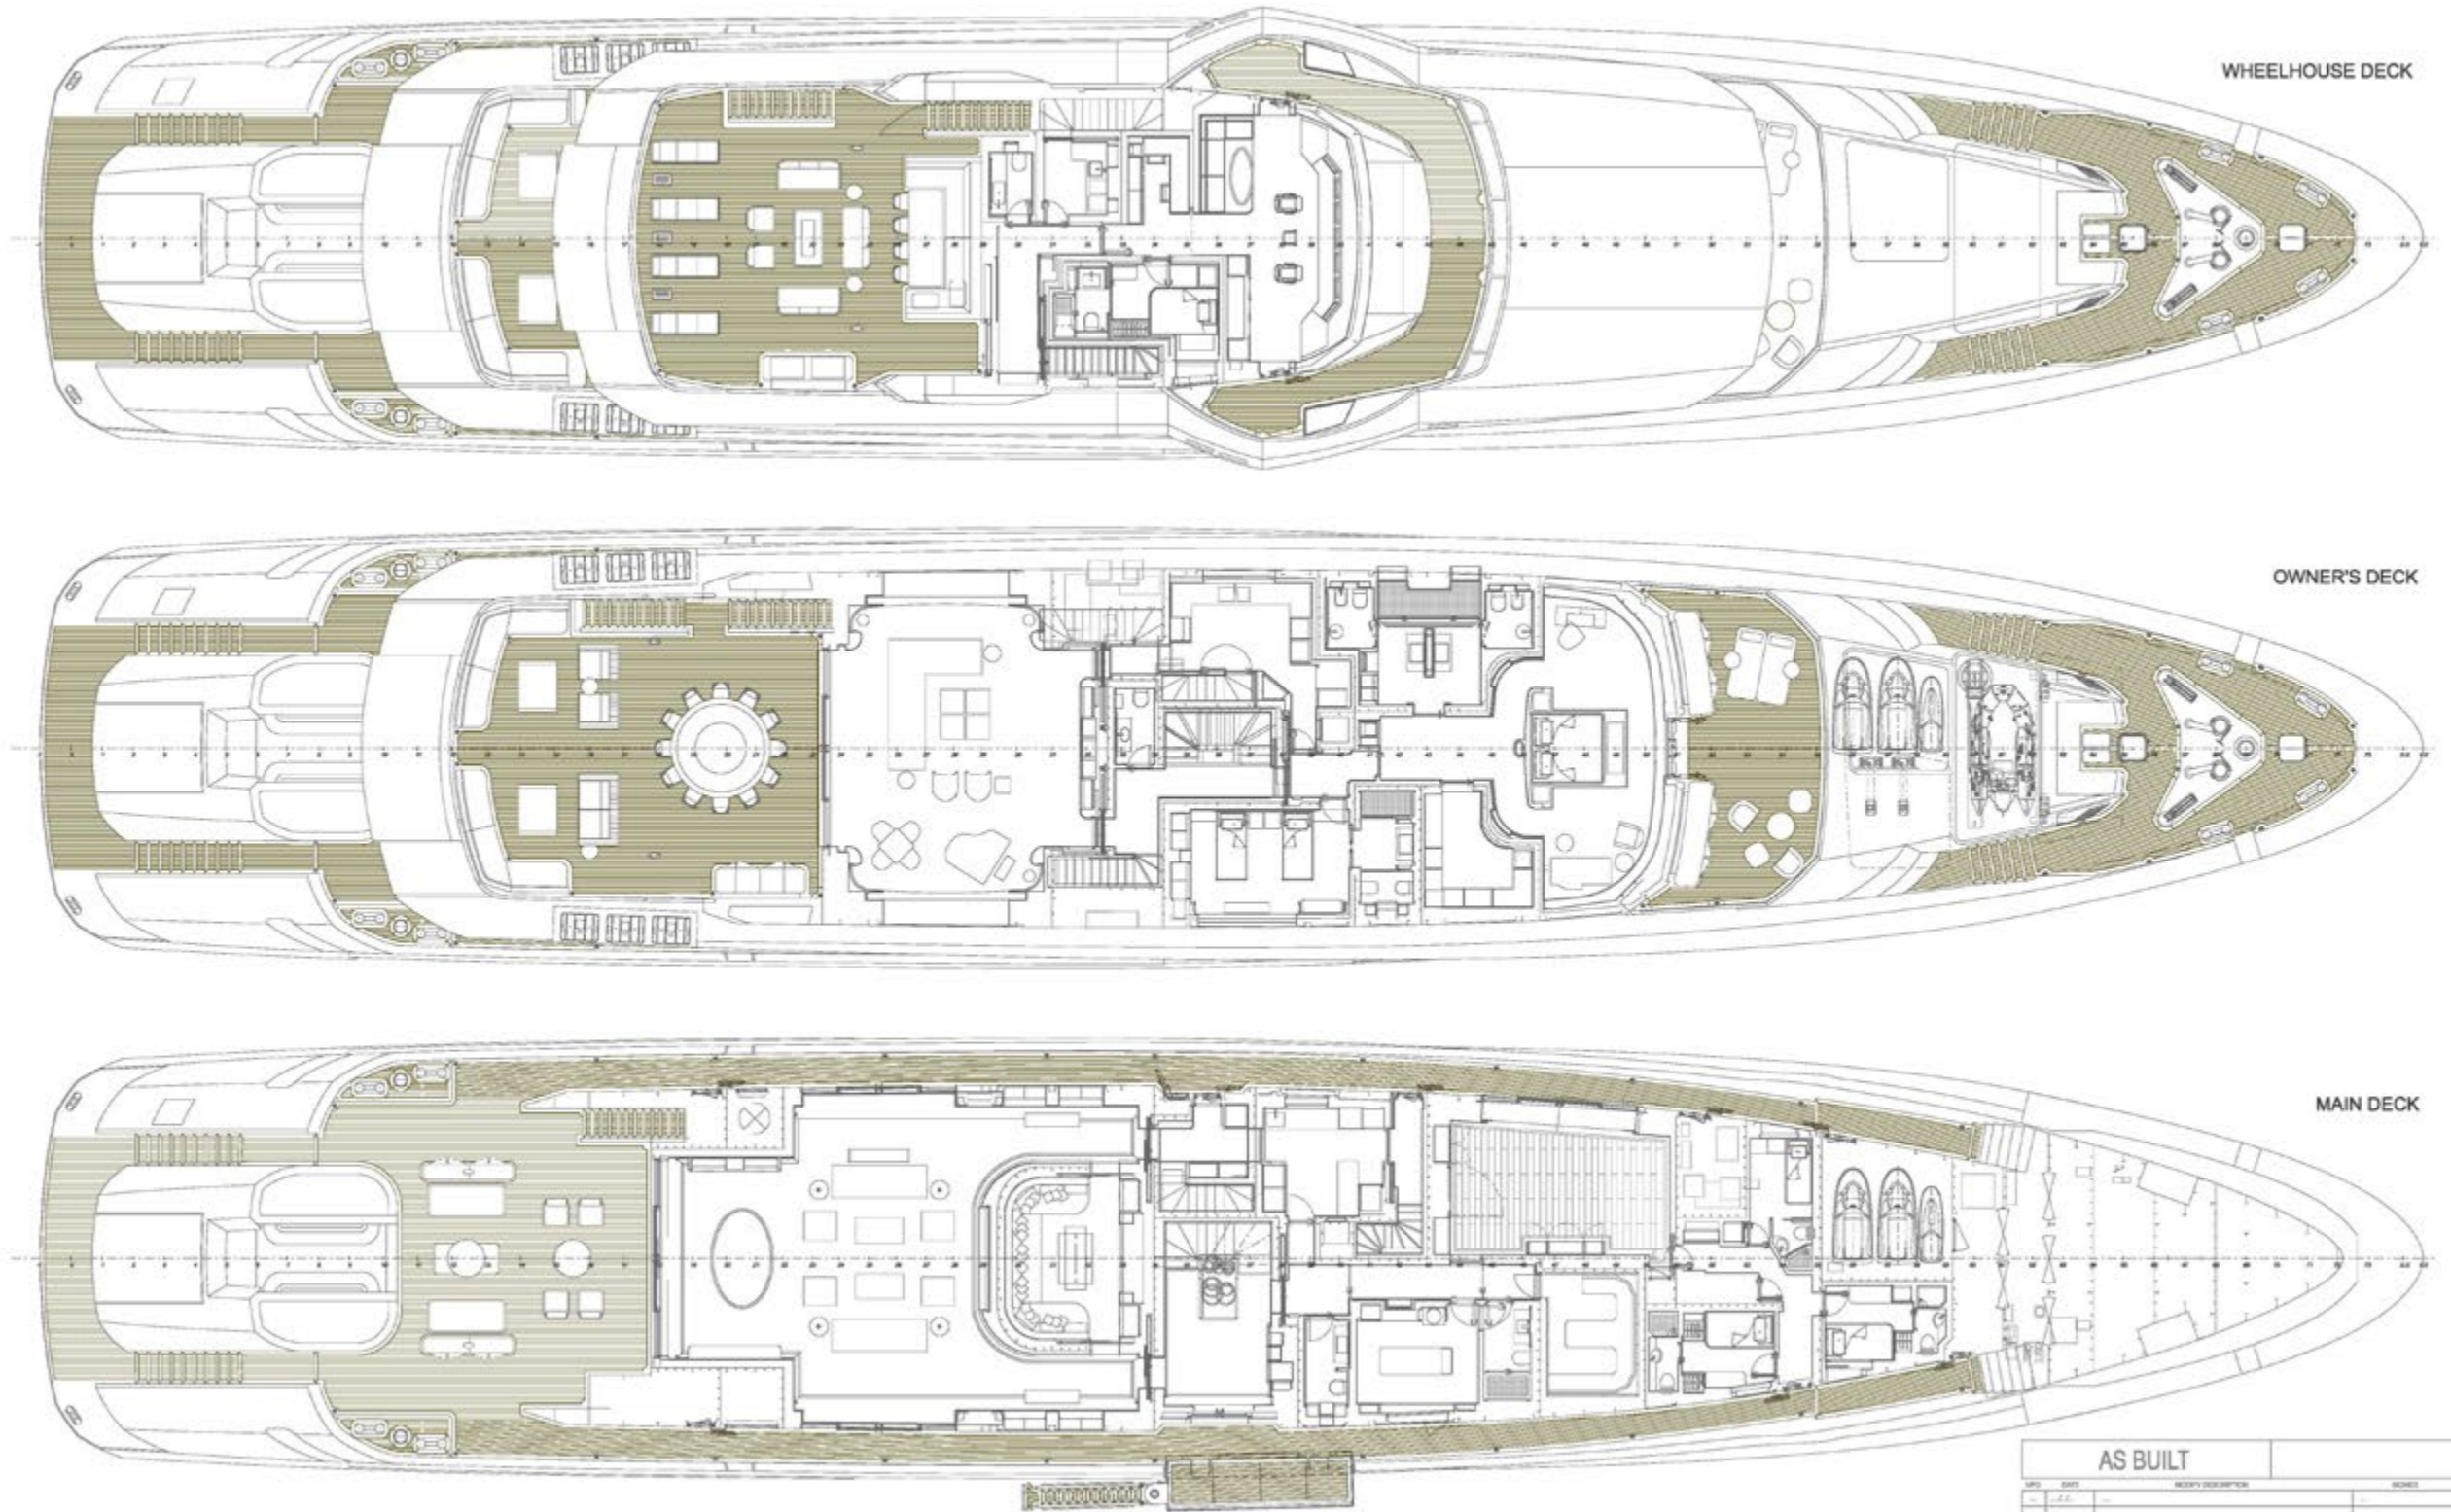

FOR CHARTER

POLESTAR

BUILDER	ROSSINAVI
BUILT / REFIT	2021
BEAM	12.70M / 41'08"
STATEROOMS	6
GUESTS	12
CREW	18
SPEED	15 KNOTS / 17 MAX

CRUISING AREA SUMMER	WEST MEDITERRANEAN
CRUISING AREA WINTER	CARIBBEAN

SUN DECK

AS BUILT			
DATE	SCALE	PROJECT DESCRIPTION	INDEX
2023-09-15	1:100	POLESTAR 70M YACHT	01
		70.00 M 229'8"	1:100 1:100
TEAM FOR DESIGN FOSSENEVI		PIANO GENERALE GENERAL ARRANGEMENT	TAV. 1/3

AS BUILT			
NO.	DATE	MODIFY DESCRIPTION	REVISION