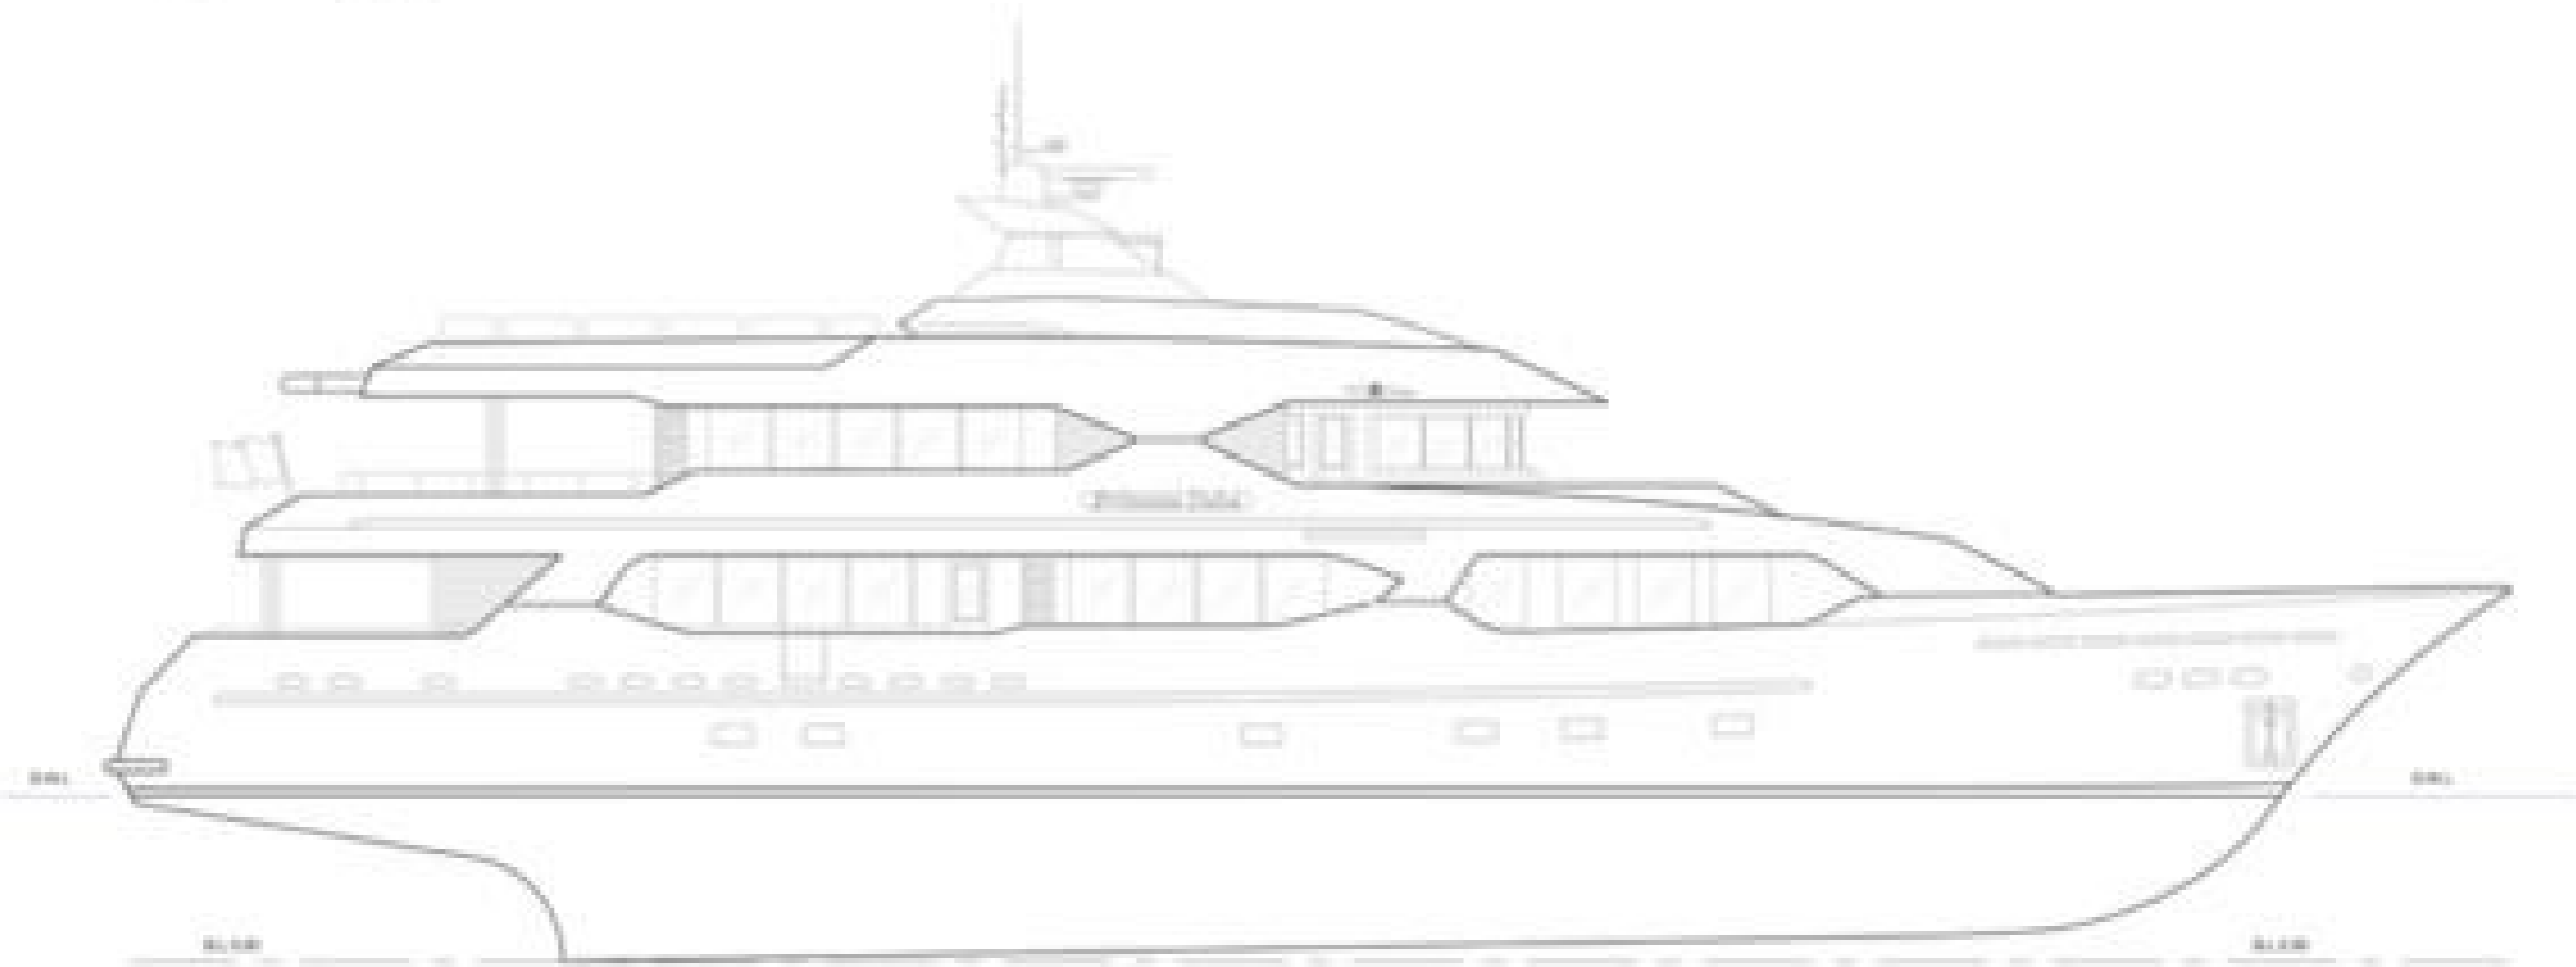

CRUISING/MAX SPEED

10 / 12 Knots

CREW

5

RANGE

2600 nm

LENGTH (ft/m)

113' 3" (34.5m)

BUILT/REFIT

1979 / 2023

GROSS TONNAGE

170 GT

ENGINES

2 x Mercedes diesels V-12

ARRANGEMENTS

3 Double, 2 Twin

PRINCESS ILUKA

AERIAL

PRINCESS ILUKA

PRINCESS ILUKA

PRINCESS ILUKA

AERIAL

PRINCESS ILUKA

AERIAL

1 LOWER DECK

2 PROFILE

3 SUN BRIDGE
1000 sq. ft.

4 UPPER DECK
1000 sq. ft.

5 MAIN DECK
1000 sq. ft.