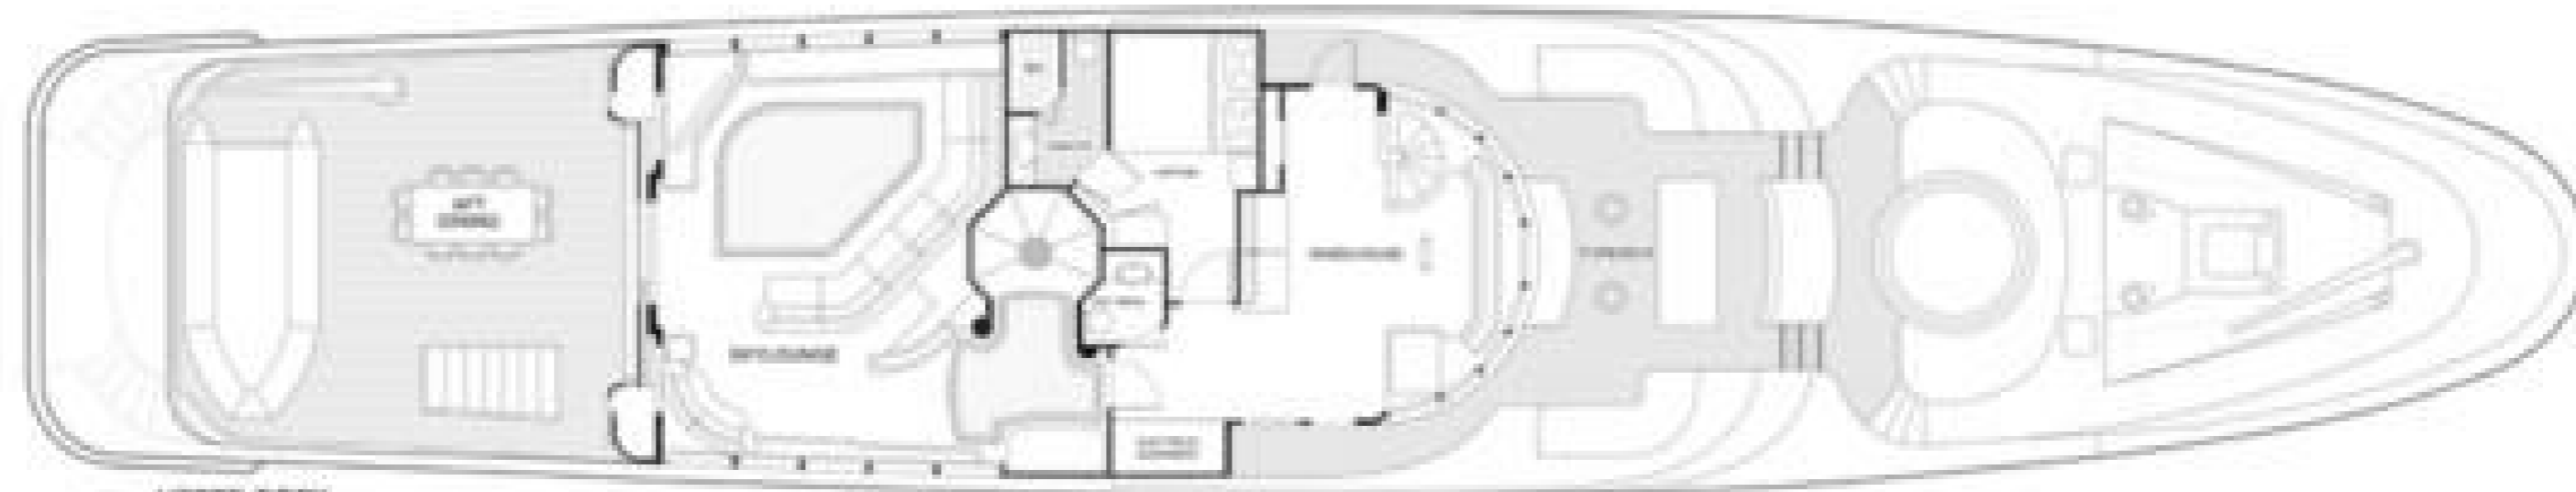

PRINCESS ILUKA

AERIAL

PRINCESS ILUKA

PRINCESS ILUKA

PRINCESS ILUKA

AERIAL

PRINCESS ILUKA

AERIAL

1 LOWER DECK

2 PROFILE

3 SUN BRIDGE
1000 sq. ft.

4 UPPER DECK
1000 sq. ft.

5 MAIN DECK
1000 sq. ft.