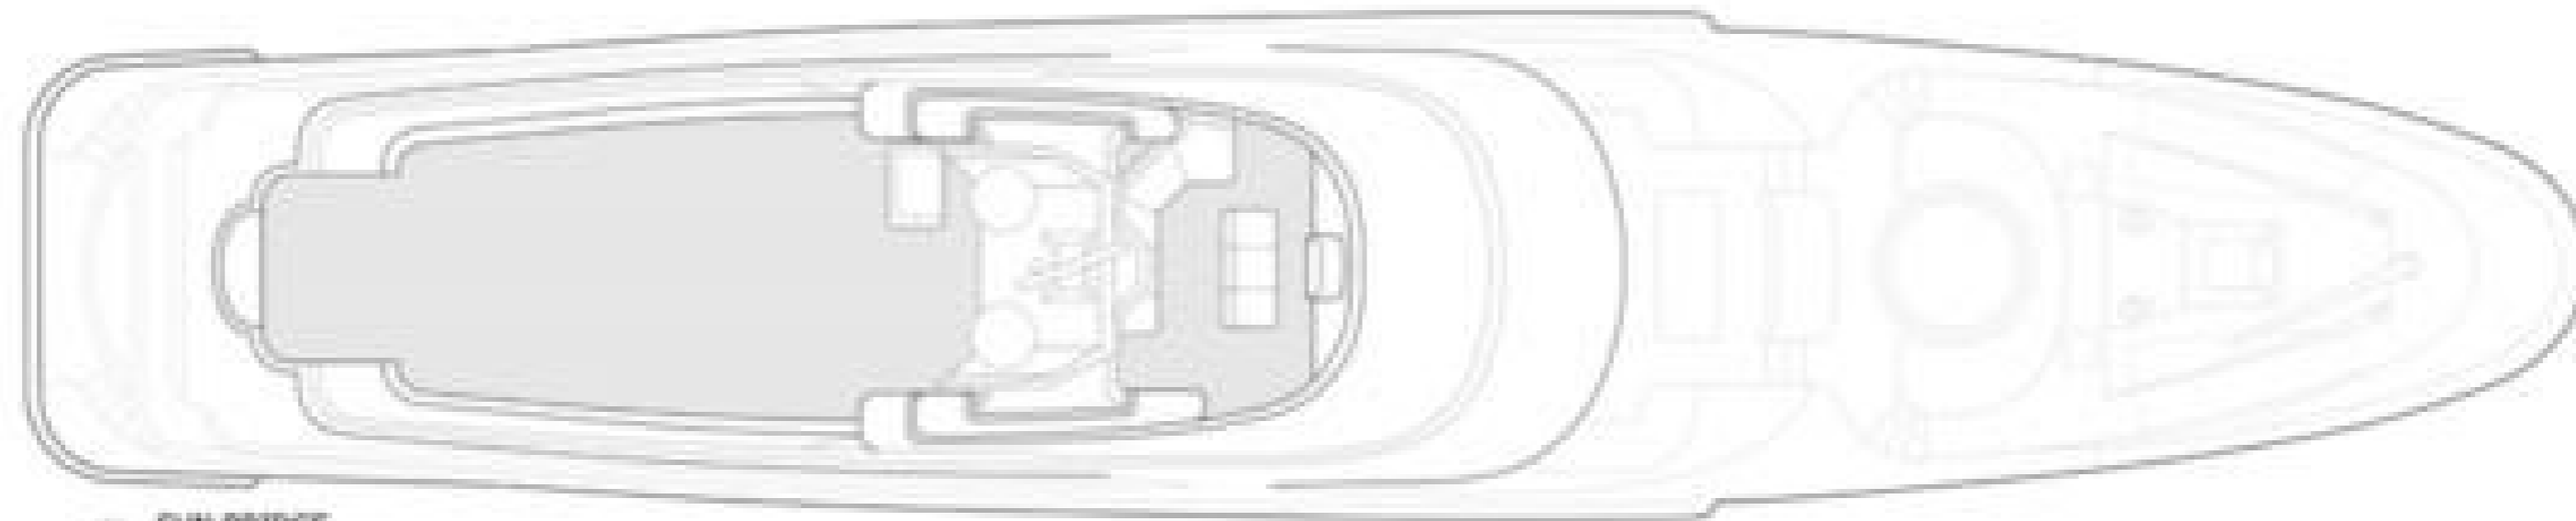

PRINCESS ILUKA

AERIAL

PRINCESS ILUKA

PRINCESS ILUKA

PRINCESS ILUKA

AERIAL

PRINCESS ILUKA

AERIAL

1 LOWER DECK

2 PROFILE

3 SUN BRIDGE
1000 sq. ft.

4 UPPER DECK
1000 sq. ft.

5 MAIN DECK
1000 sq. ft.