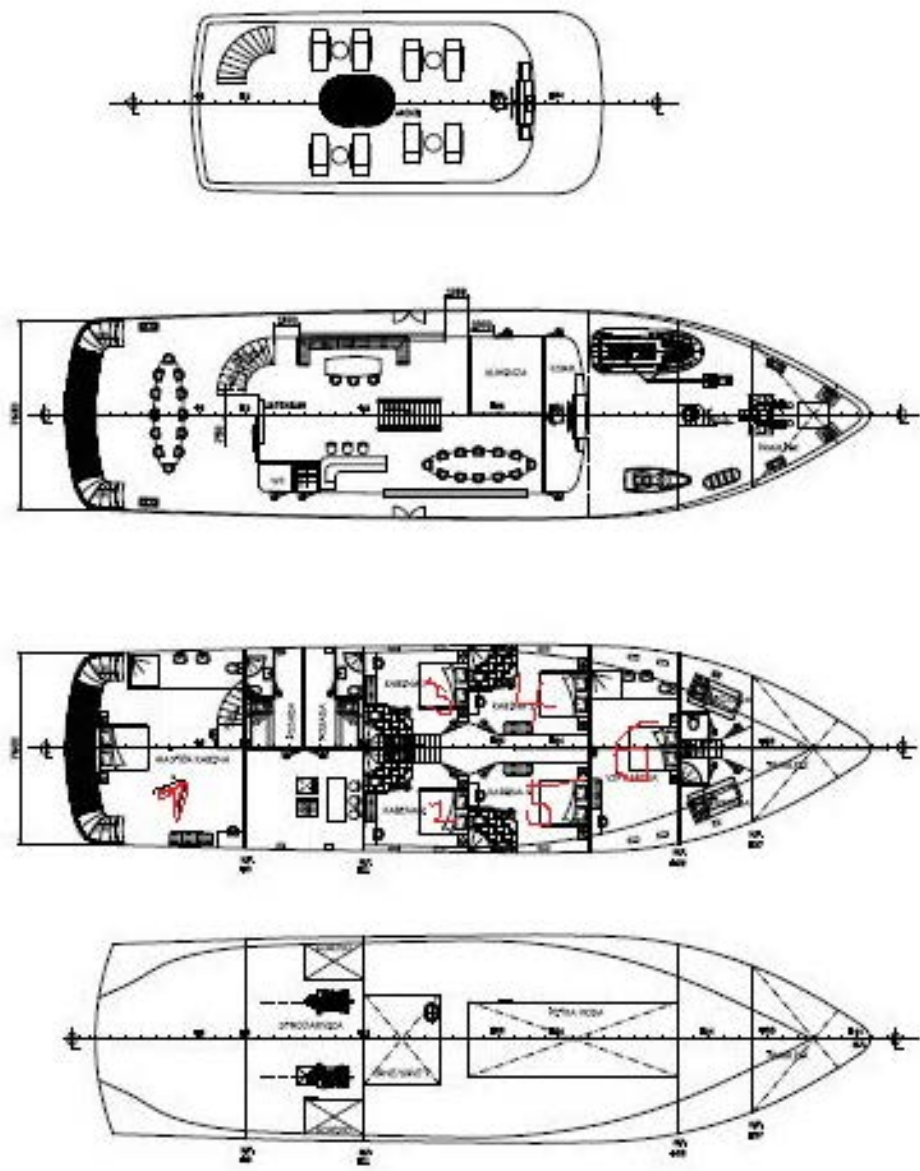

## TEHNIICAL SPECIFICATIONS:

Manufacturer: **Custom made**

Base: **Split**

Year of production: **2018**

Length over all: **33 m**

Beam: **8.40 m**

Draft: **3 m**

Engine: **2 x 400 HP Cummins**

Rara Avis

Rara Avis

Rara Avis

LAYOUT

*Rara Avis*

YACHT