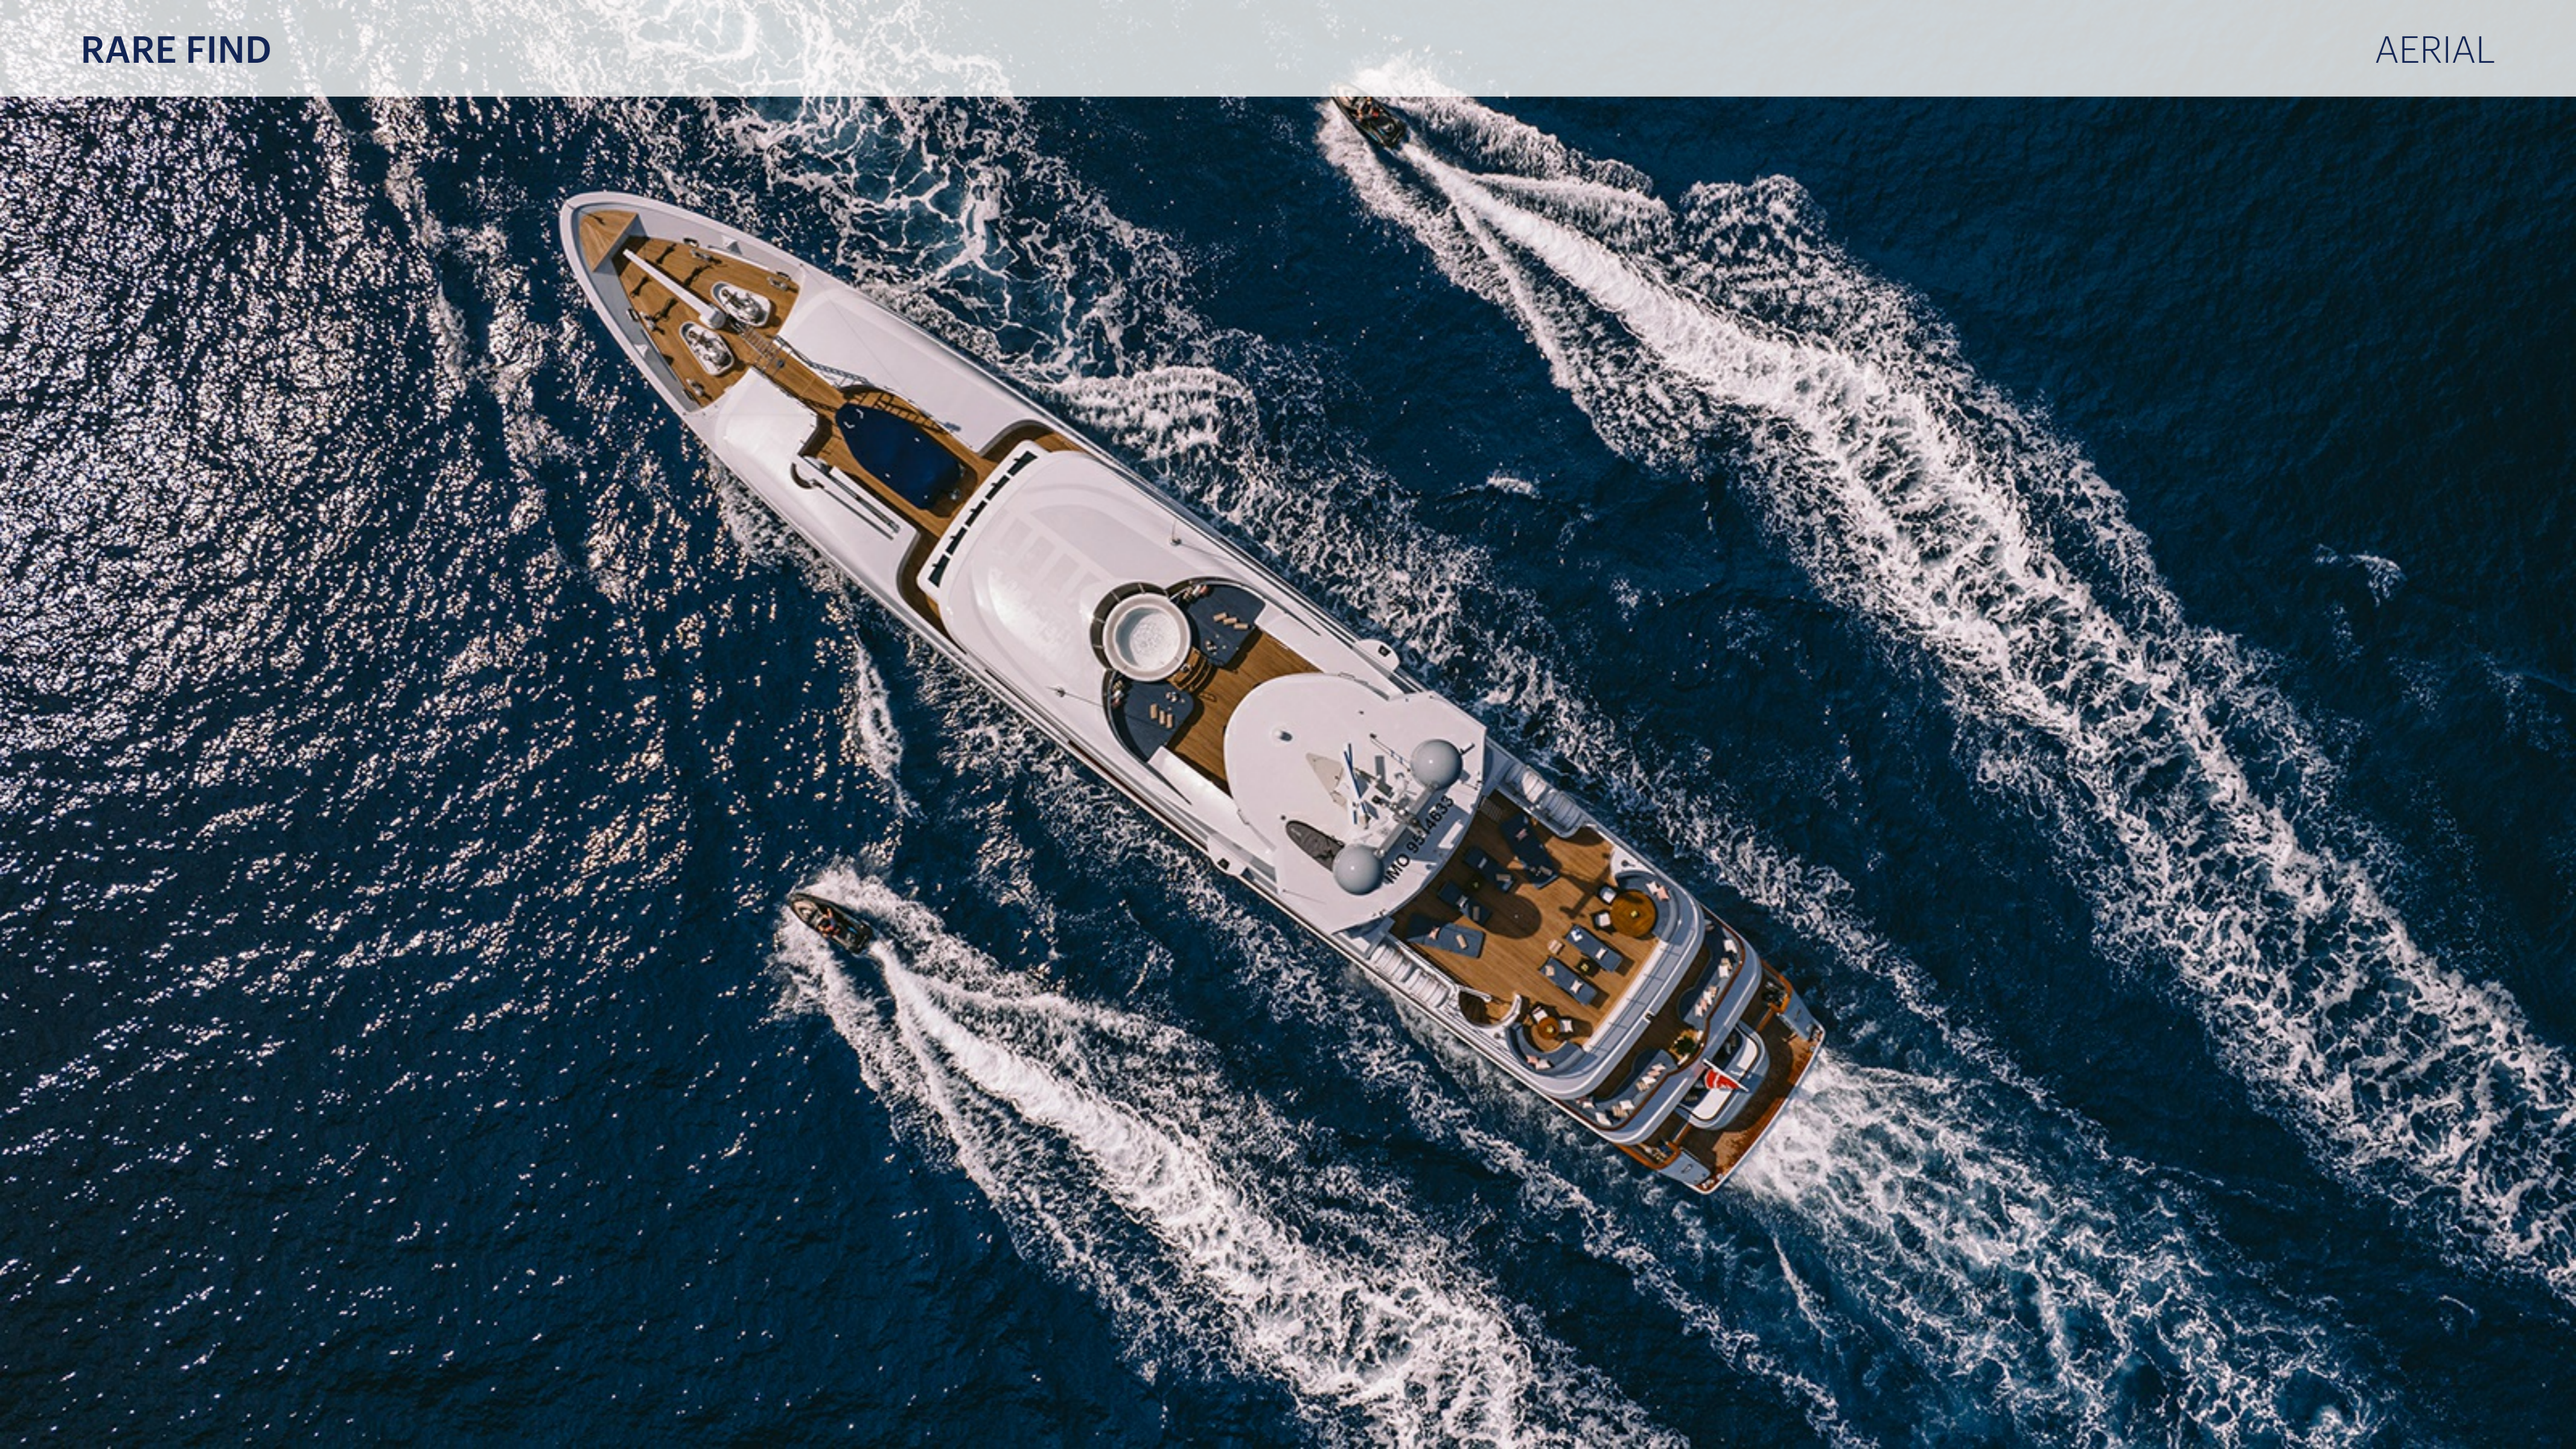

RARE FIND

AERIAL