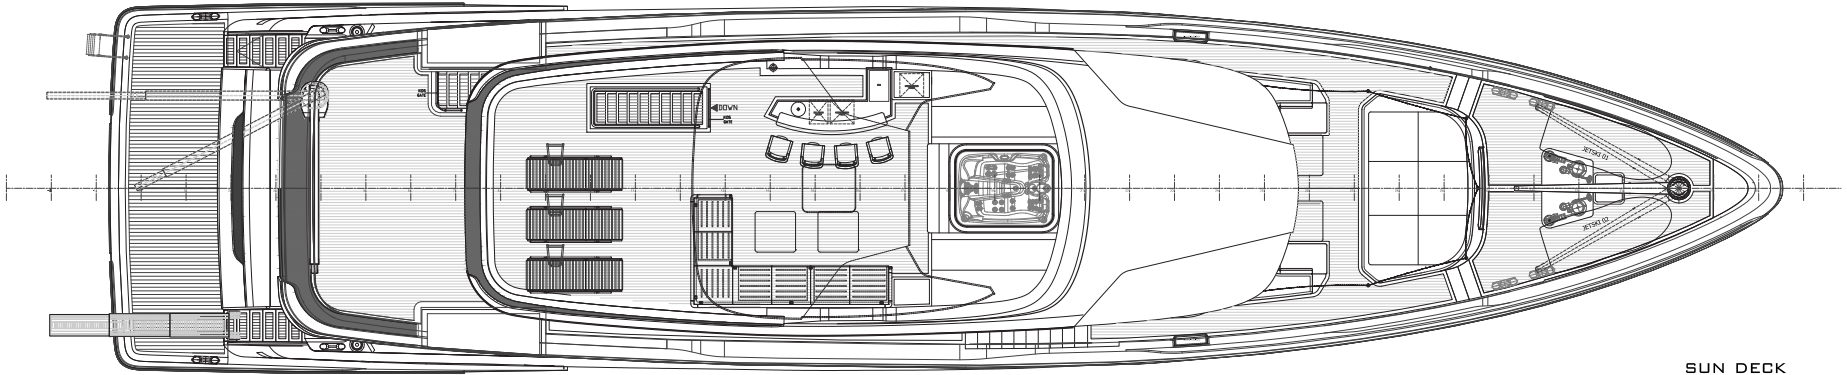

M/Y ROCKET ONE

Main Salon

M/Y ROCKET ONE

Main Salon

M/Y ROCKET ONE

Dining Area

M/Y ROCKET ONE

Upper Deck Salon

M/Y ROCKET ONE

Master Cabin

M/Y ROCKET ONE

VIP Cabin

M/Y ROCKET ONE

Twin Cabin

M/Y ROCKET ONE

Layout

SUN DECK

UPPER DECK

Layout

MAIN DECK

LOWER DECK

M/Y ROCKET ONE