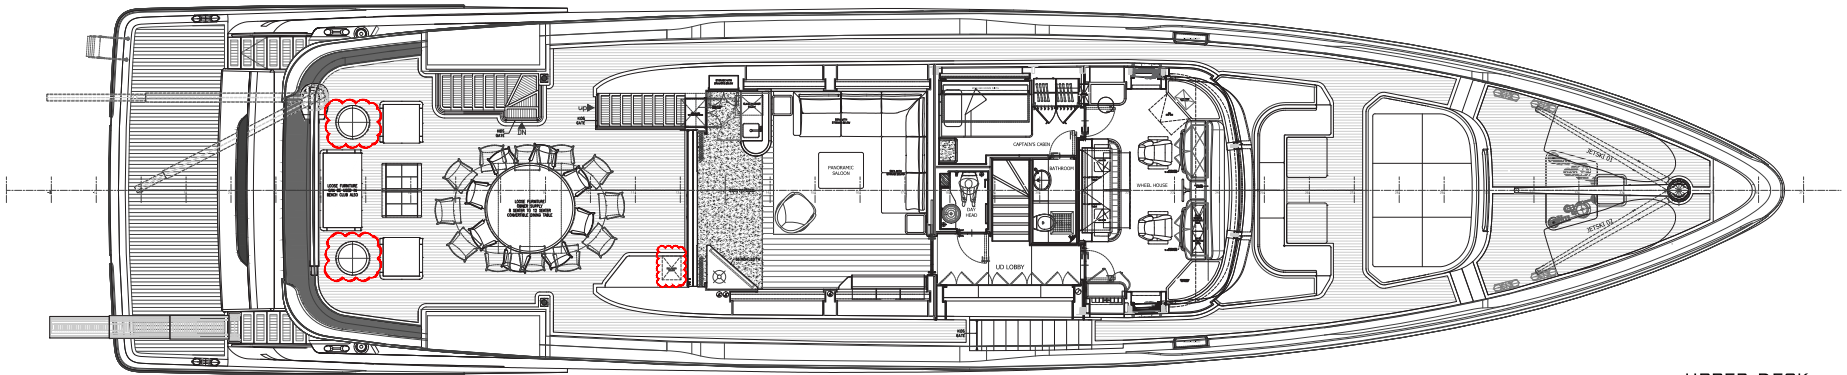

M/Y ROCKET ONE

Main Salon

M/Y ROCKET ONE

Main Salon

M/Y ROCKET ONE

Dining Area

M/Y ROCKET ONE

Upper Deck Salon

M/Y ROCKET ONE

Master Cabin

M/Y ROCKET ONE

VIP Cabin

M/Y ROCKET ONE

Twin Cabin

M/Y ROCKET ONE

Layout

SUN DECK

UPPER DECK

Layout

MAIN DECK

LOWER DECK

M/Y ROCKET ONE