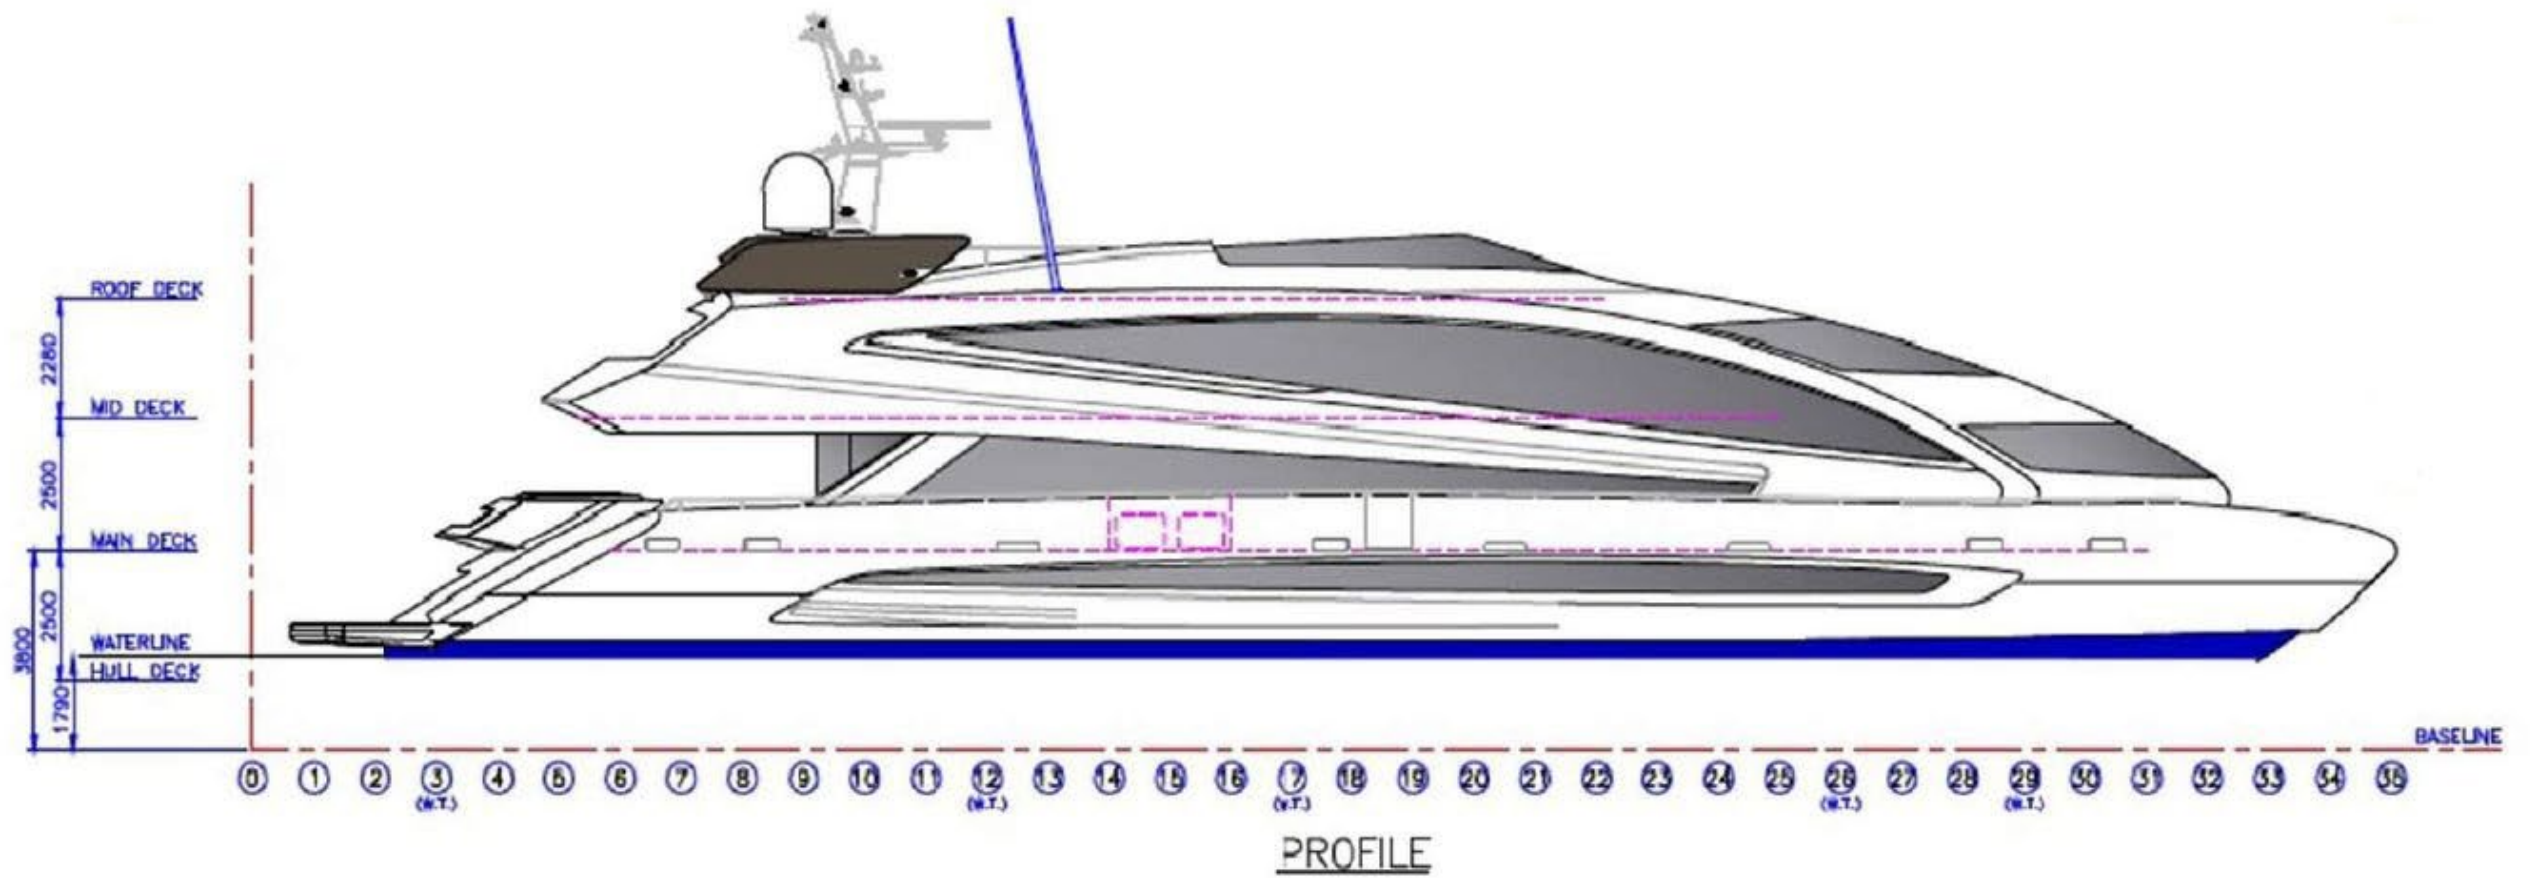

WATER SKIS. JOBE ALLEGRE 67'

SUP JOBE AERO MIRA 10

WATER TOYS

SUP ITIWIT INFLATABLE 100

DONUT JOBE GALAXY INFLATABLE BUOY

WAKESURF JOBE FADE

WAKEBOARD JOBE STAR SERIES ARTIST

10 PAIR WATER SHOES. VARIOUS SIZES. AQUA-LUNG AND CRESSI REEF AQUA

12 X SWIM VESTS. 2 X XS, 5 X M/L, 5 X XL/XXL. GUL 50N GILET

10 X SNORKELING SETS WITH FINS, MASK AND SNORKEL. VARIOUS SIZES. CRESSISUB

UPPER DECK

MID DECK