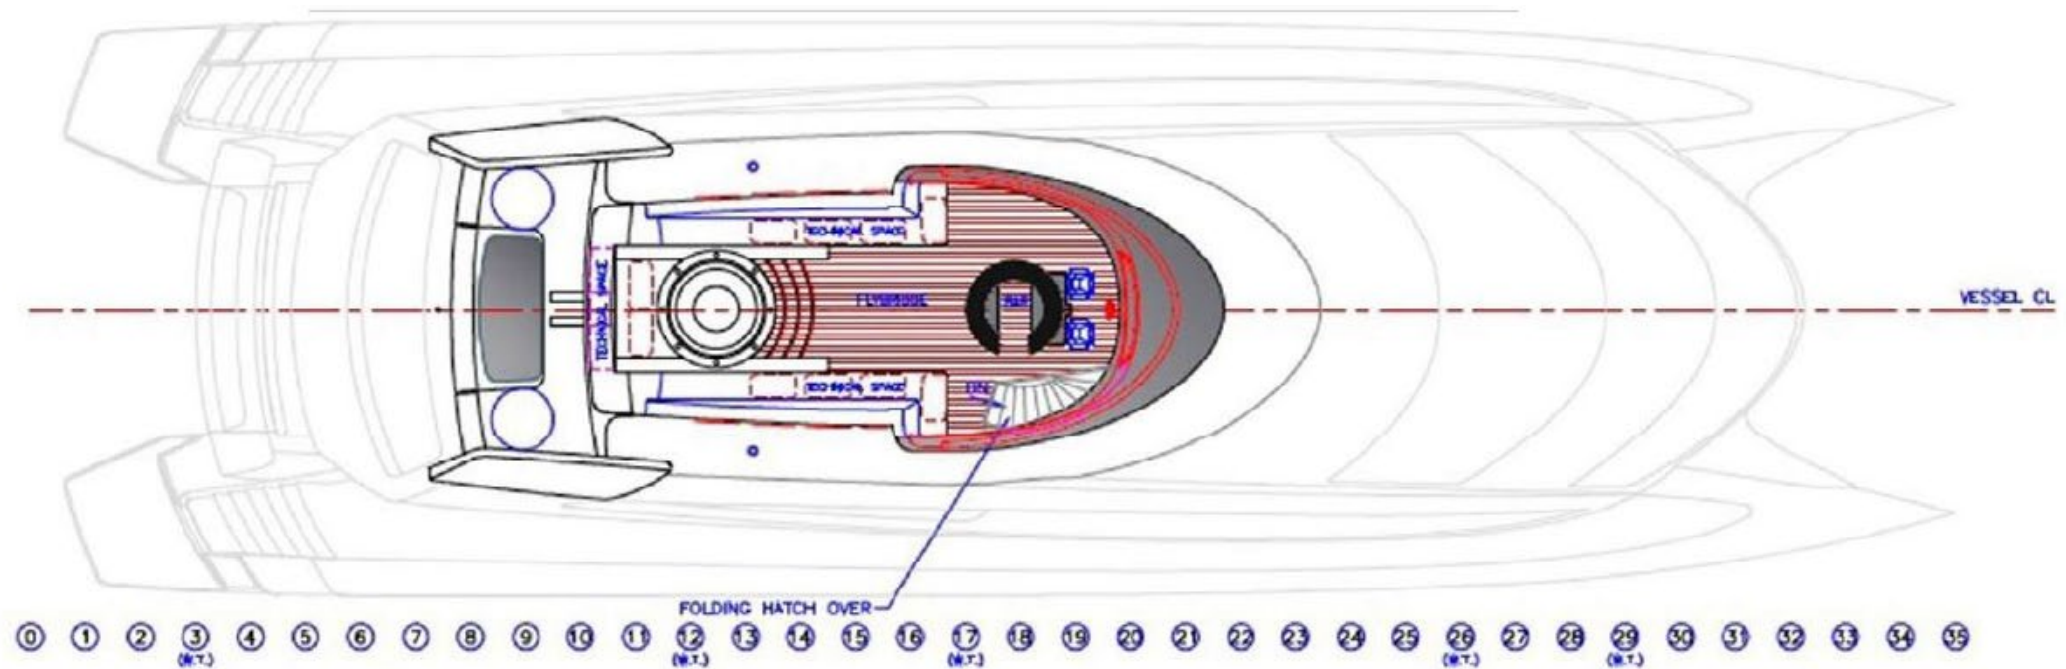

12 X SWIM VESTS. 2 X XS, 5 X M/L, 5 X XL/XXL. GUL 50N GILET

10 X SNORKELING SETS WITH FINS, MASK AND SNORKEL. VARIOUS SIZES. CRESSISUB

UPPER DECK

MID DECK