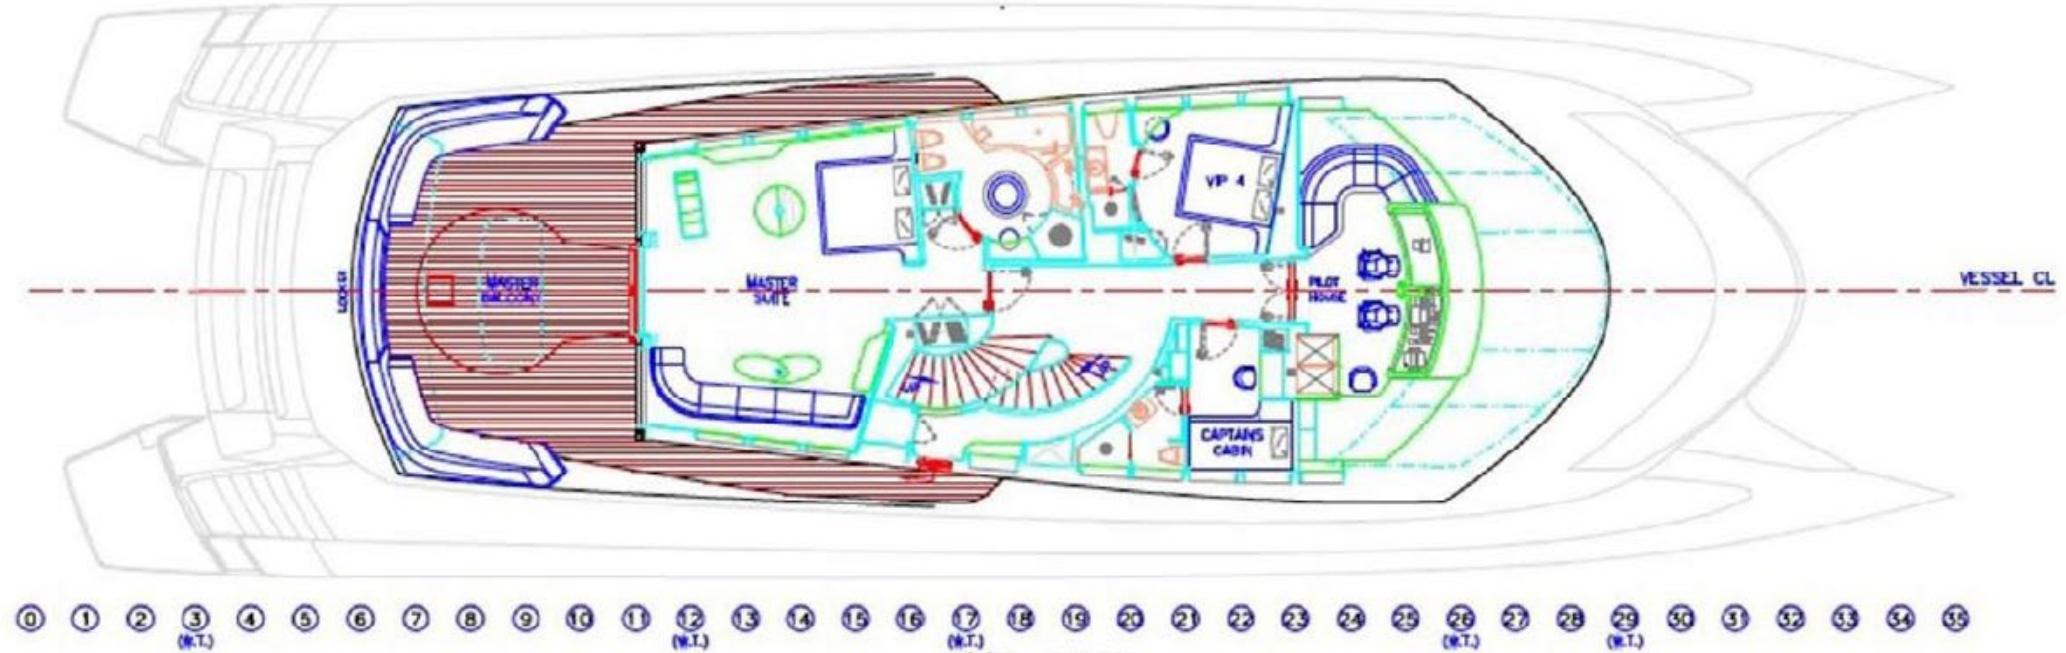

12 X SWIM VESTS. 2 X XS, 5 X M/L, 5 X XL/XXL. GUL 50N GILET

10 X SNORKELING SETS WITH FINS, MASK AND SNORKEL. VARIOUS SIZES. CRESSISUB

UPPER DECK

MID DECK