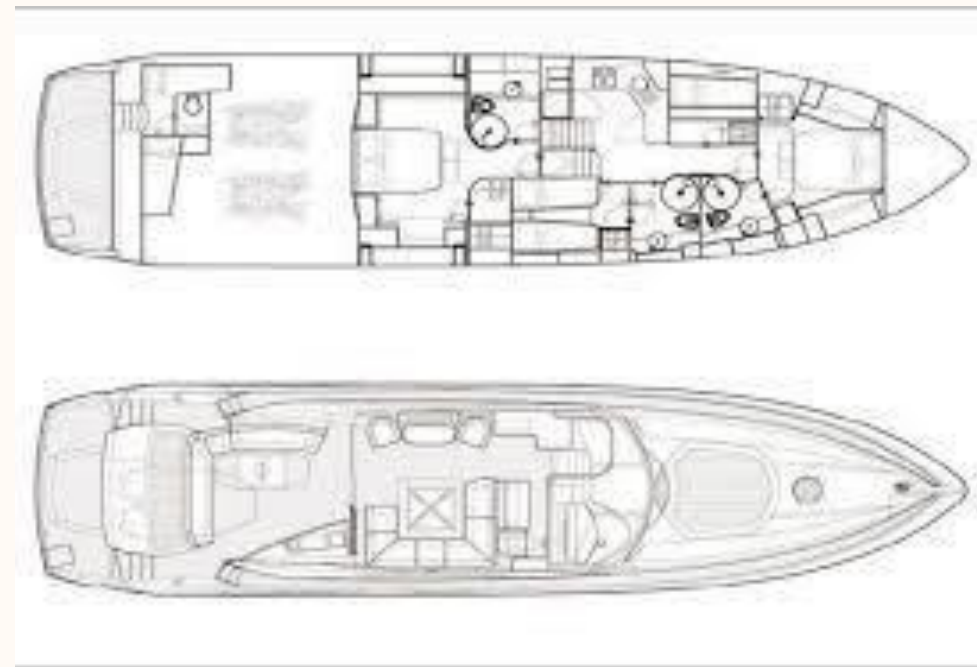

PERSHING 72
SENSATION

IBIZA

P E R S H I N G 7 2
S E N S A T I O N

People - 12 Day / 6 Night
3 Cabins / 3 Bathrooms
Marina Botafoch

Refit 2023
BOSE surround system
WiFi
Dinghy
Water toys

LATERAL VIEW

FORE DECK

BACK VIEW

LATERAL VIEW

SALON 360 VIEWS

MASTER CABIN

VIP CABIN

TOILET

TOILET

SAFE HOLIDAYS ON OUR YACHTS

SPECIFICATIONS:

Builder-	Pershing
Length -	22,26m
Sleeve	5,50 m
Engine number	2
Cruising Speed /Max	35/40
Fuel	Diesel
Consumption (L/ H)	600
--	--

WATER TOYS:

- Wakeboard
- Water Skies
- Snorkel Equipment
- Sea-bob (uponrequest)
-