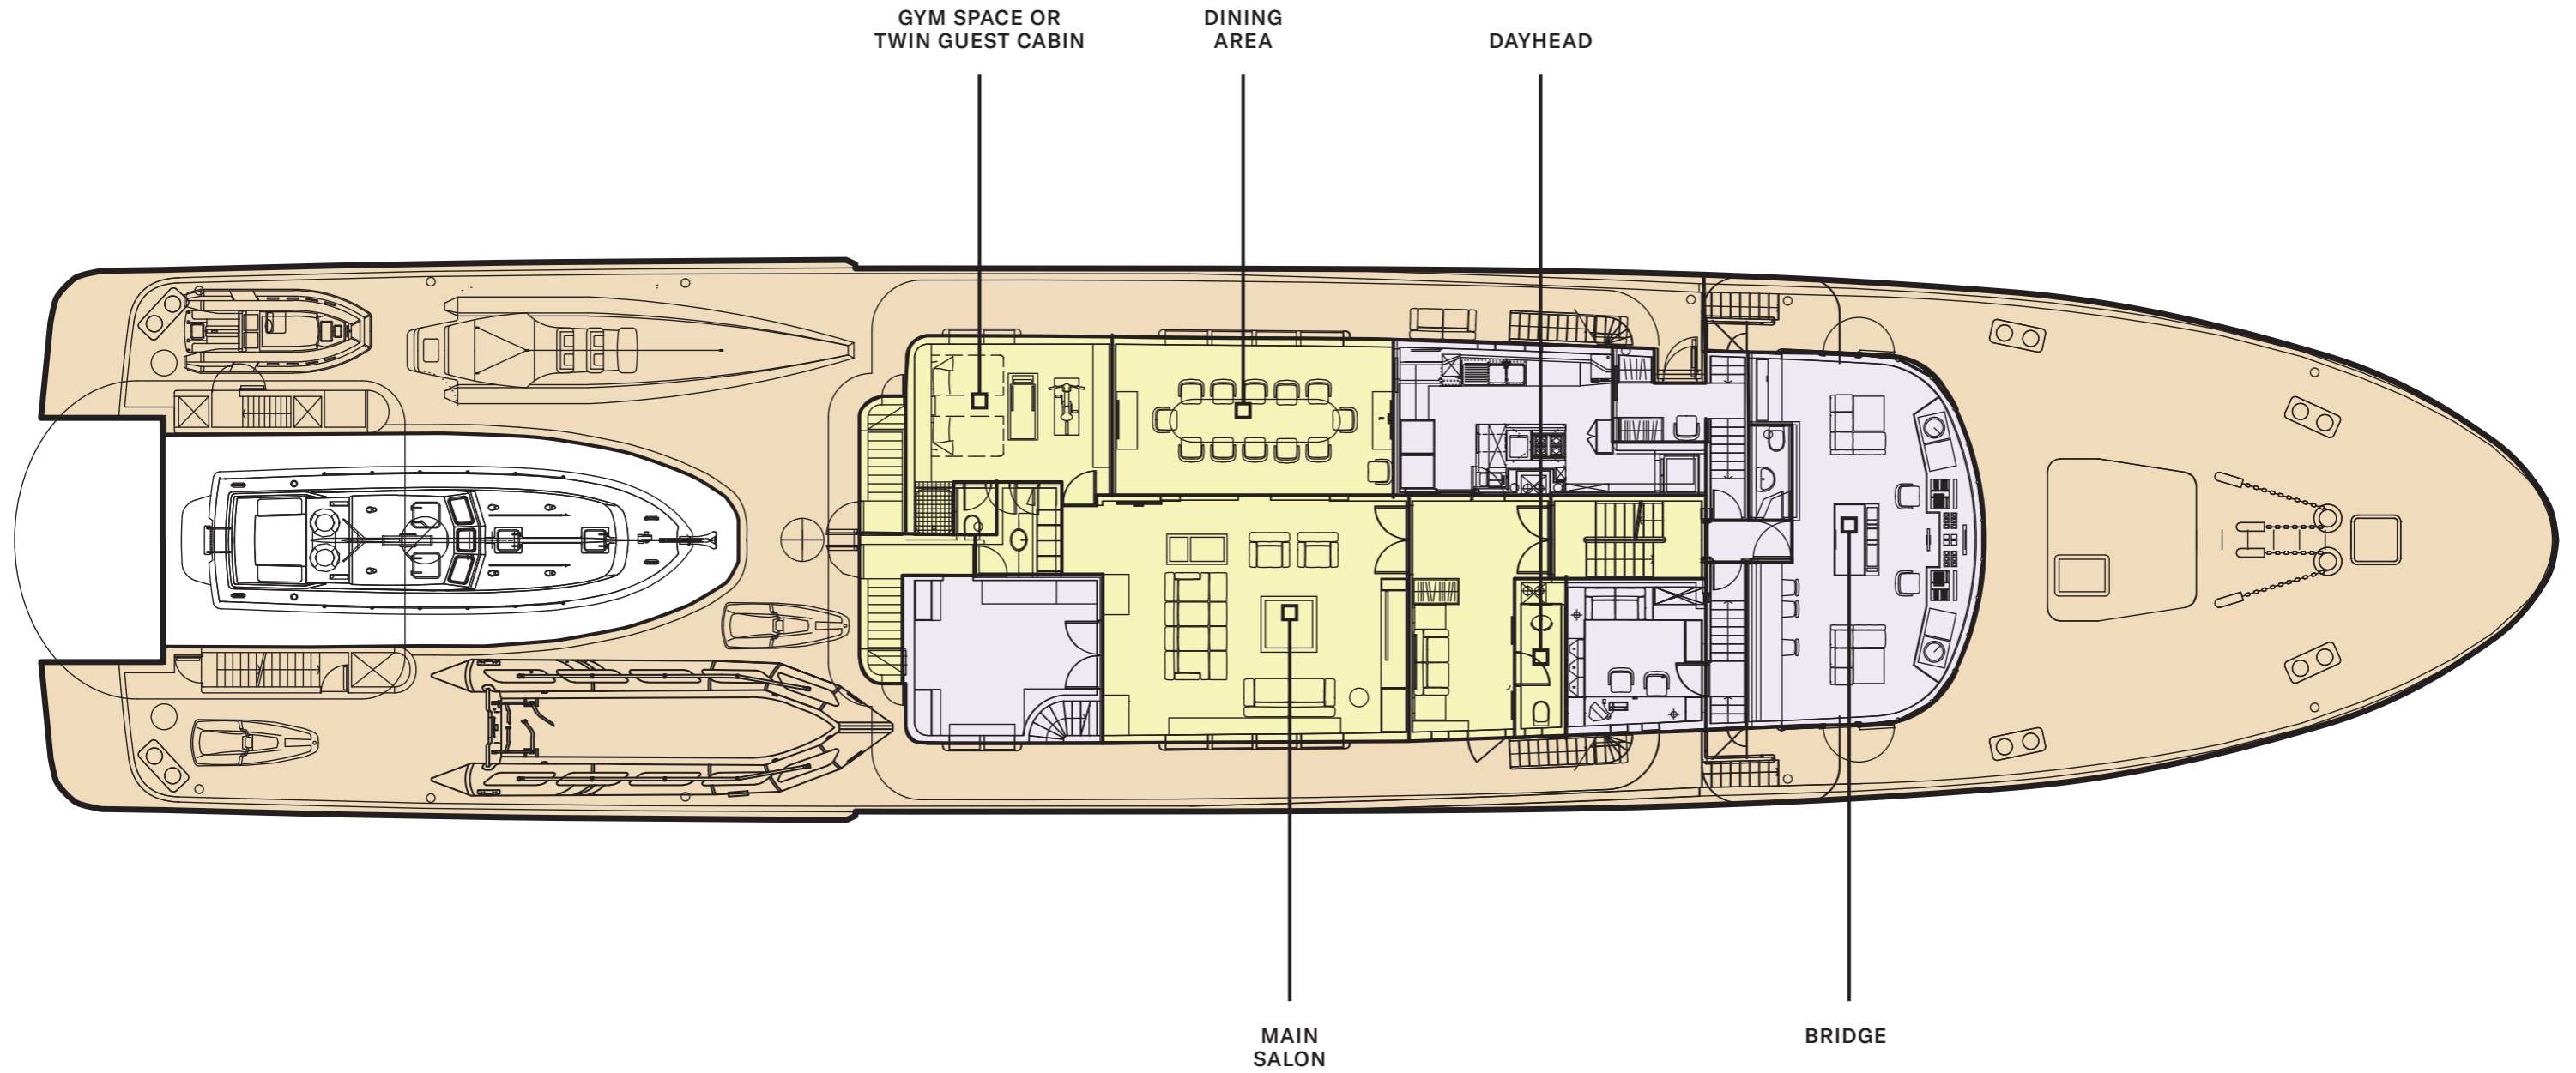

FOR CHARTER

SENSES

SKY DECK & UPPER DECK

KEY

- DECK
- GUEST AREAS
- FULL BEAM PRINCIPAL CABIN
- GUEST CABINS
- SUN DECK
- CREW AREAS

YACHT LAYOUT

MAIN DECK & LOWER DECK

SENSES

SKY DECK

KEY

- DECK
- GUEST AREAS
- FULL BEAM PRINCIPAL CABIN
- GUEST CABINS
- SUN DECK
- CREW AREAS

UPPER DECK

KEY

- DECK
- GUEST AREAS
- FULL BEAM PRINCIPAL CABIN
- GUEST CABINS
- SUN DECK
- CREW AREAS

MAIN DECK

KEY

- DECK
- GUEST AREAS
- FULL BEAM PRINCIPAL CABIN
- GUEST CABINS
- SUN DECK
- CREW AREAS

LOWER DECK

FULL BEAM
PRINCIPAL CABIN

DOUBLE
GUEST CABIN

TWIN
GUEST CABIN

DOUBLE
GUEST CABIN

TWIN
GUEST CABIN

KEY

- DECK
- GUEST AREAS
- FULL BEAM PRINCIPAL CABIN
- GUEST CABINS
- SUN DECK
- CREW AREAS

FOR CHARTER

SENSES