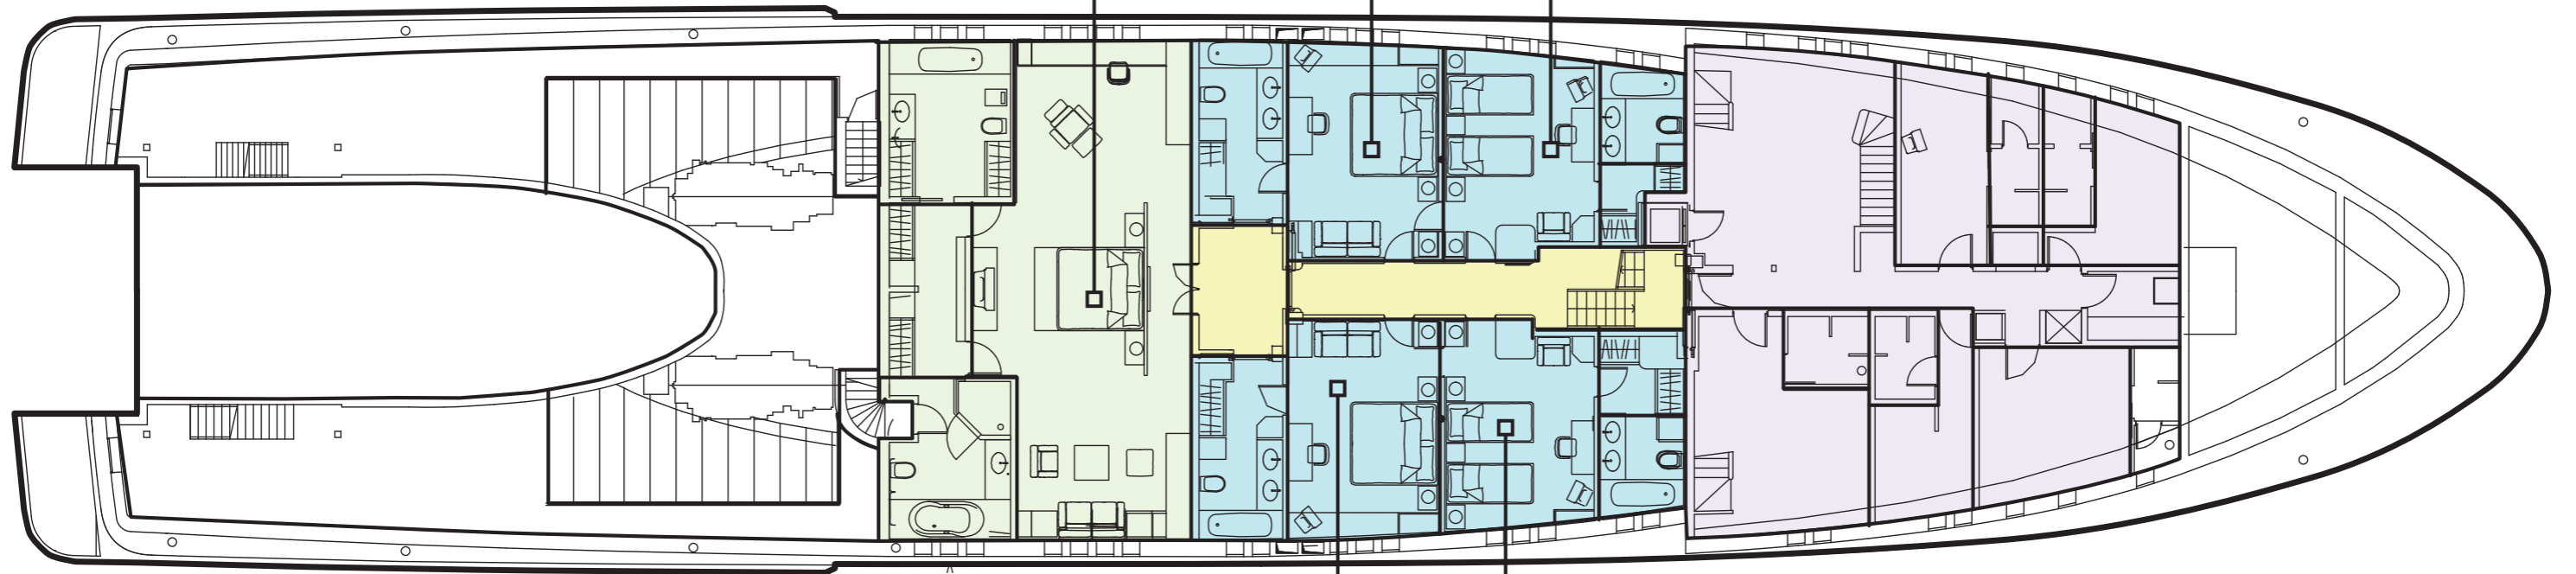

SKY DECK

KEY

- DECK
- GUEST AREAS
- FULL BEAM PRINCIPAL CABIN
- GUEST CABINS
- SUN DECK
- CREW AREAS

UPPER DECK

KEY

- DECK
- GUEST AREAS
- FULL BEAM PRINCIPAL CABIN
- GUEST CABINS
- SUN DECK
- CREW AREAS

MAIN DECK

KEY

- DECK
- GUEST AREAS
- FULL BEAM PRINCIPAL CABIN
- GUEST CABINS
- SUN DECK
- CREW AREAS

LOWER DECK

FULL BEAM
PRINCIPAL CABIN

DOUBLE
GUEST CABIN

TWIN
GUEST CABIN

DOUBLE
GUEST CABIN

TWIN
GUEST CABIN

KEY

- DECK
- GUEST AREAS
- FULL BEAM PRINCIPAL CABIN
- GUEST CABINS
- SUN DECK
- CREW AREAS

FOR CHARTER

SENSES