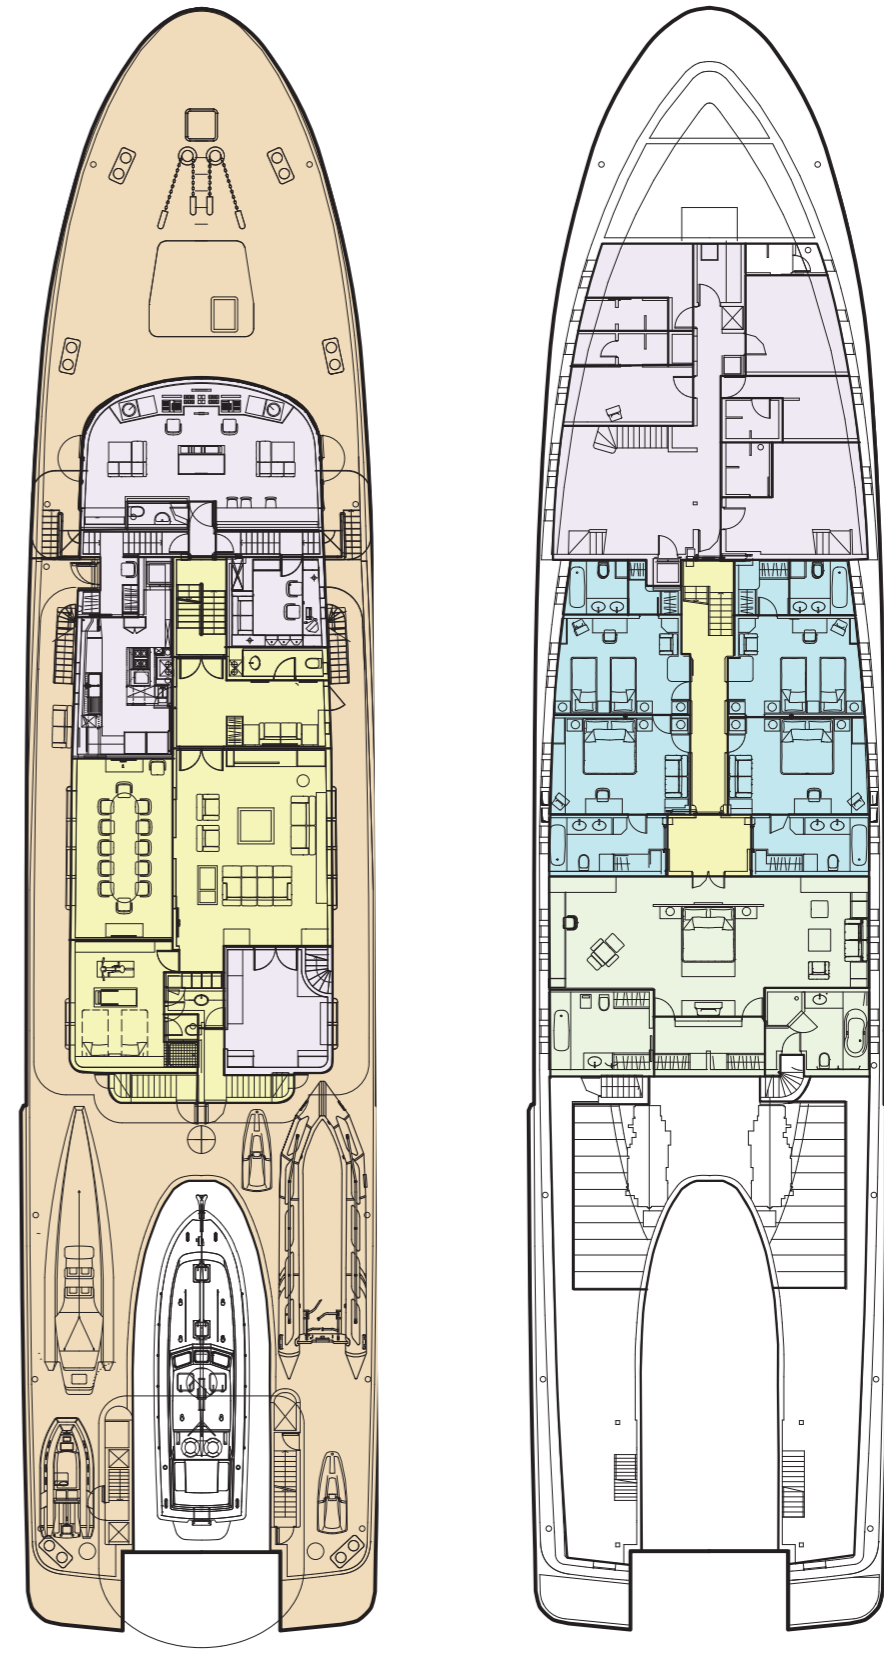

DINING AREA

SENSES

INTERIOR LIVING

SENSES

Senses can accommodate 12 guests across six cabins. A full beam master suite features a gyro-stabilised bed, two lounge areas and his and hers ensuite bathrooms.

HOME AWAY FROM HOME

FOR CHARTER

SENSES

SKY DECK & UPPER DECK

KEY

- DECK
- GUEST AREAS
- FULL BEAM PRINCIPAL CABIN
- GUEST CABINS
- SUN DECK
- CREW AREAS

YACHT LAYOUT

MAIN DECK & LOWER DECK

SENSES

SKY DECK

KEY

- DECK
- GUEST AREAS
- FULL BEAM PRINCIPAL CABIN
- GUEST CABINS
- SUN DECK
- CREW AREAS

UPPER DECK

KEY

- DECK
- GUEST AREAS
- FULL BEAM PRINCIPAL CABIN
- GUEST CABINS
- SUN DECK
- CREW AREAS

MAIN DECK

KEY

- DECK
- GUEST AREAS
- FULL BEAM PRINCIPAL CABIN
- GUEST CABINS
- SUN DECK
- CREW AREAS

LOWER DECK

FULL BEAM
PRINCIPAL CABIN

DOUBLE
GUEST CABIN

TWIN
GUEST CABIN

DOUBLE
GUEST CABIN

TWIN
GUEST CABIN