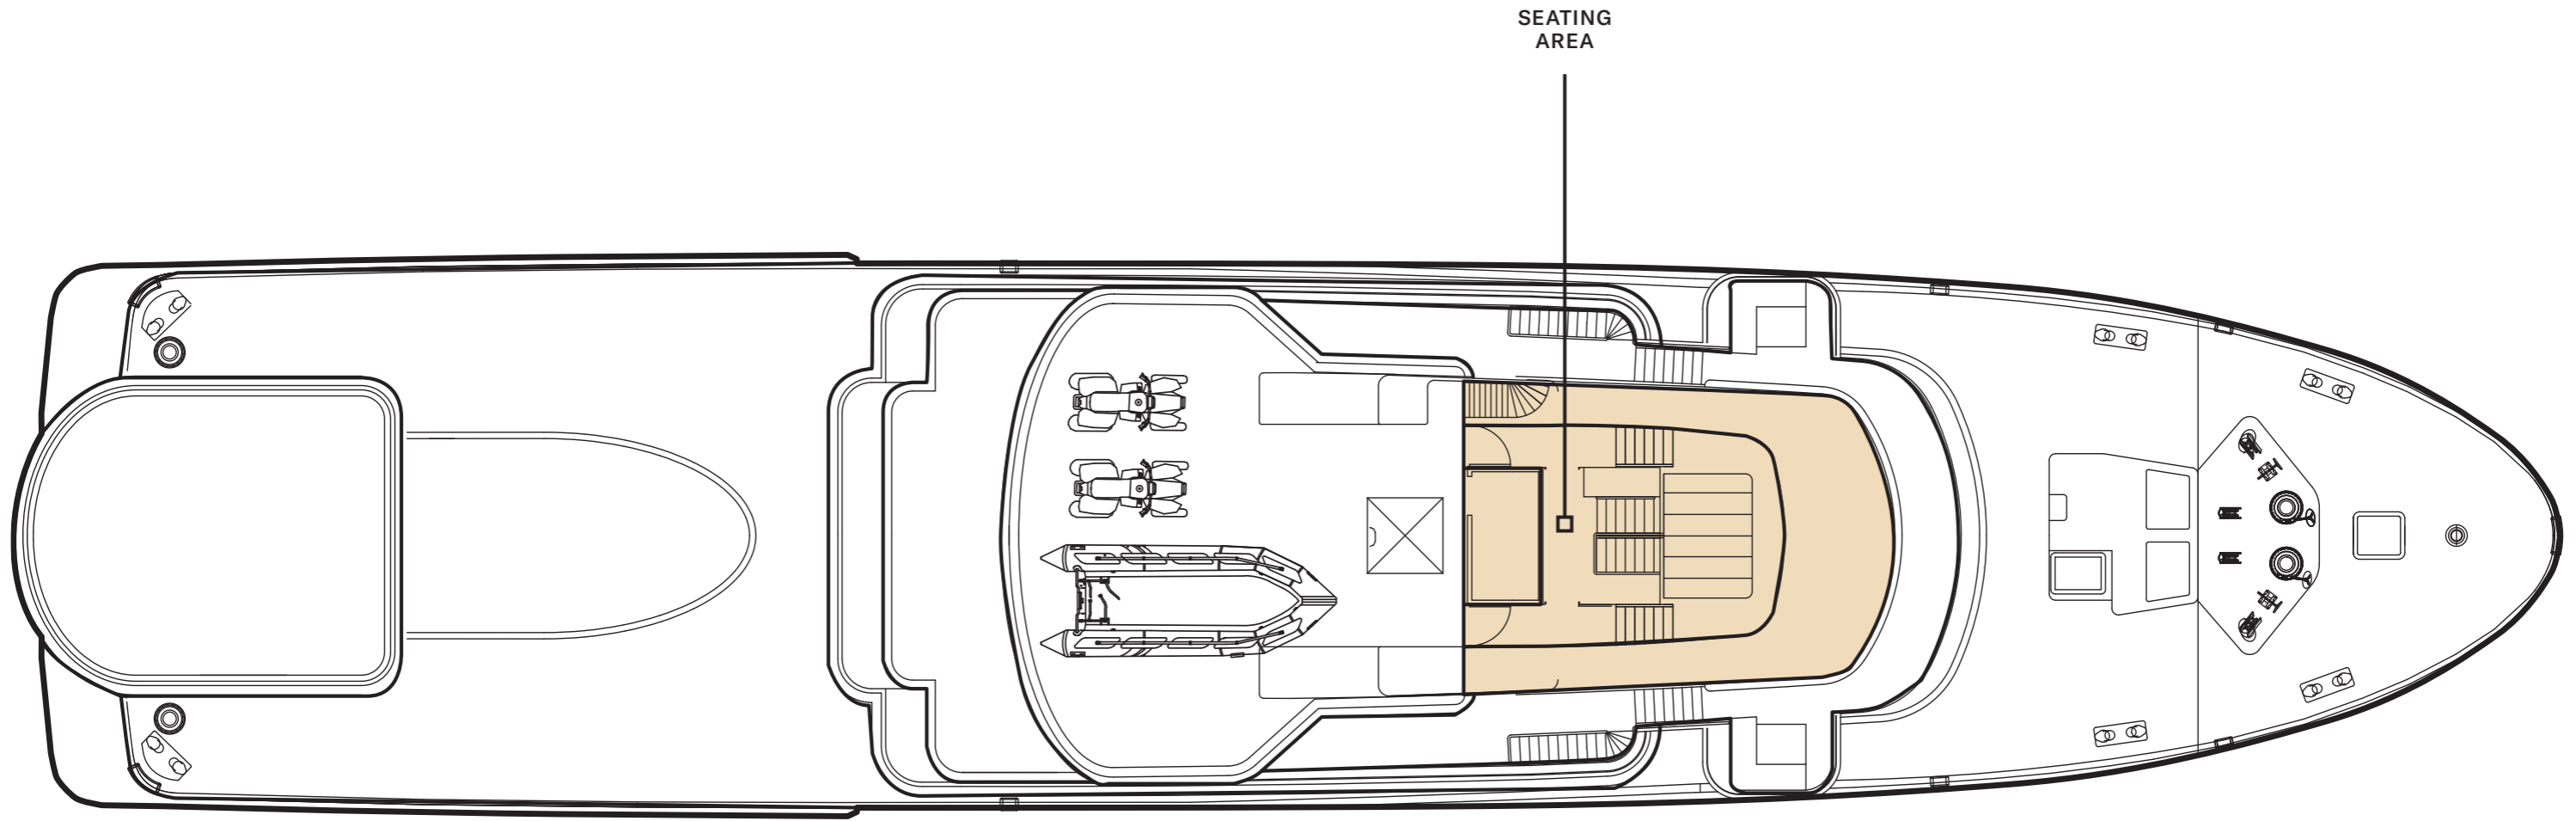

FOR CHARTER

SENSES

SKY DECK & UPPER DECK

KEY

- DECK
- GUEST AREAS
- FULL BEAM PRINCIPAL CABIN
- GUEST CABINS
- SUN DECK
- CREW AREAS

YACHT LAYOUT

MAIN DECK & LOWER DECK

SENSES

SKY DECK

KEY

- DECK
- GUEST AREAS
- FULL BEAM PRINCIPAL CABIN
- GUEST CABINS
- SUN DECK
- CREW AREAS

UPPER DECK

KEY

- DECK
- GUEST AREAS
- FULL BEAM PRINCIPAL CABIN
- GUEST CABINS
- SUN DECK
- CREW AREAS

MAIN DECK