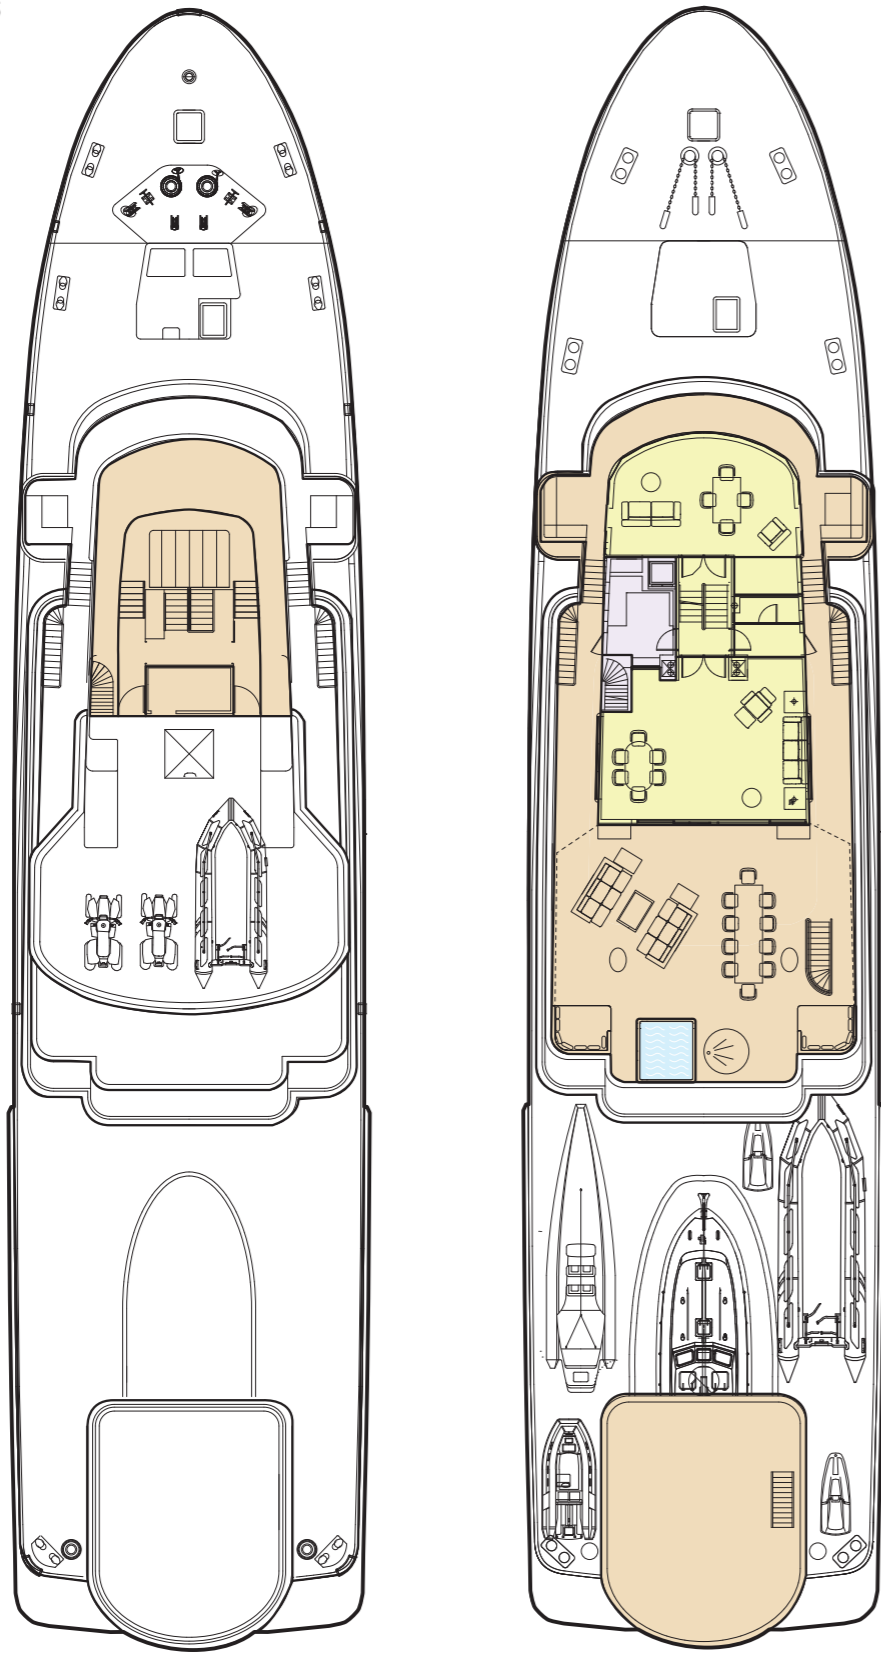

RADINN E-SURFBOARD PRO X1

TWO PERSON KAYAK X2

MANTA SONIC BODYBOARDS X6

FLIGHTBOARD E-FOIL X3

SUEX UNDERWATER SCOOTERS X4

KITEBOARDS WITH 20 KITES ASSORTED SIZES X12

ASSORTED WING FOIL KITES AND BOARD

INFLATABLE SLIDE

FOR CHARTER

SENSES

SKY DECK & UPPER DECK

KEY

- DECK
- GUEST AREAS
- FULL BEAM PRINCIPAL CABIN
- GUEST CABINS
- SUN DECK
- CREW AREAS

YACHT LAYOUT

MAIN DECK & LOWER DECK

SENSES

SKY DECK

KEY

- DECK
- GUEST AREAS
- FULL BEAM PRINCIPAL CABIN
- GUEST CABINS
- SUN DECK
- CREW AREAS

UPPER DECK

KEY

- DECK
- GUEST AREAS
- FULL BEAM PRINCIPAL CABIN
- GUEST CABINS
- SUN DECK
- CREW AREAS

MAIN DECK