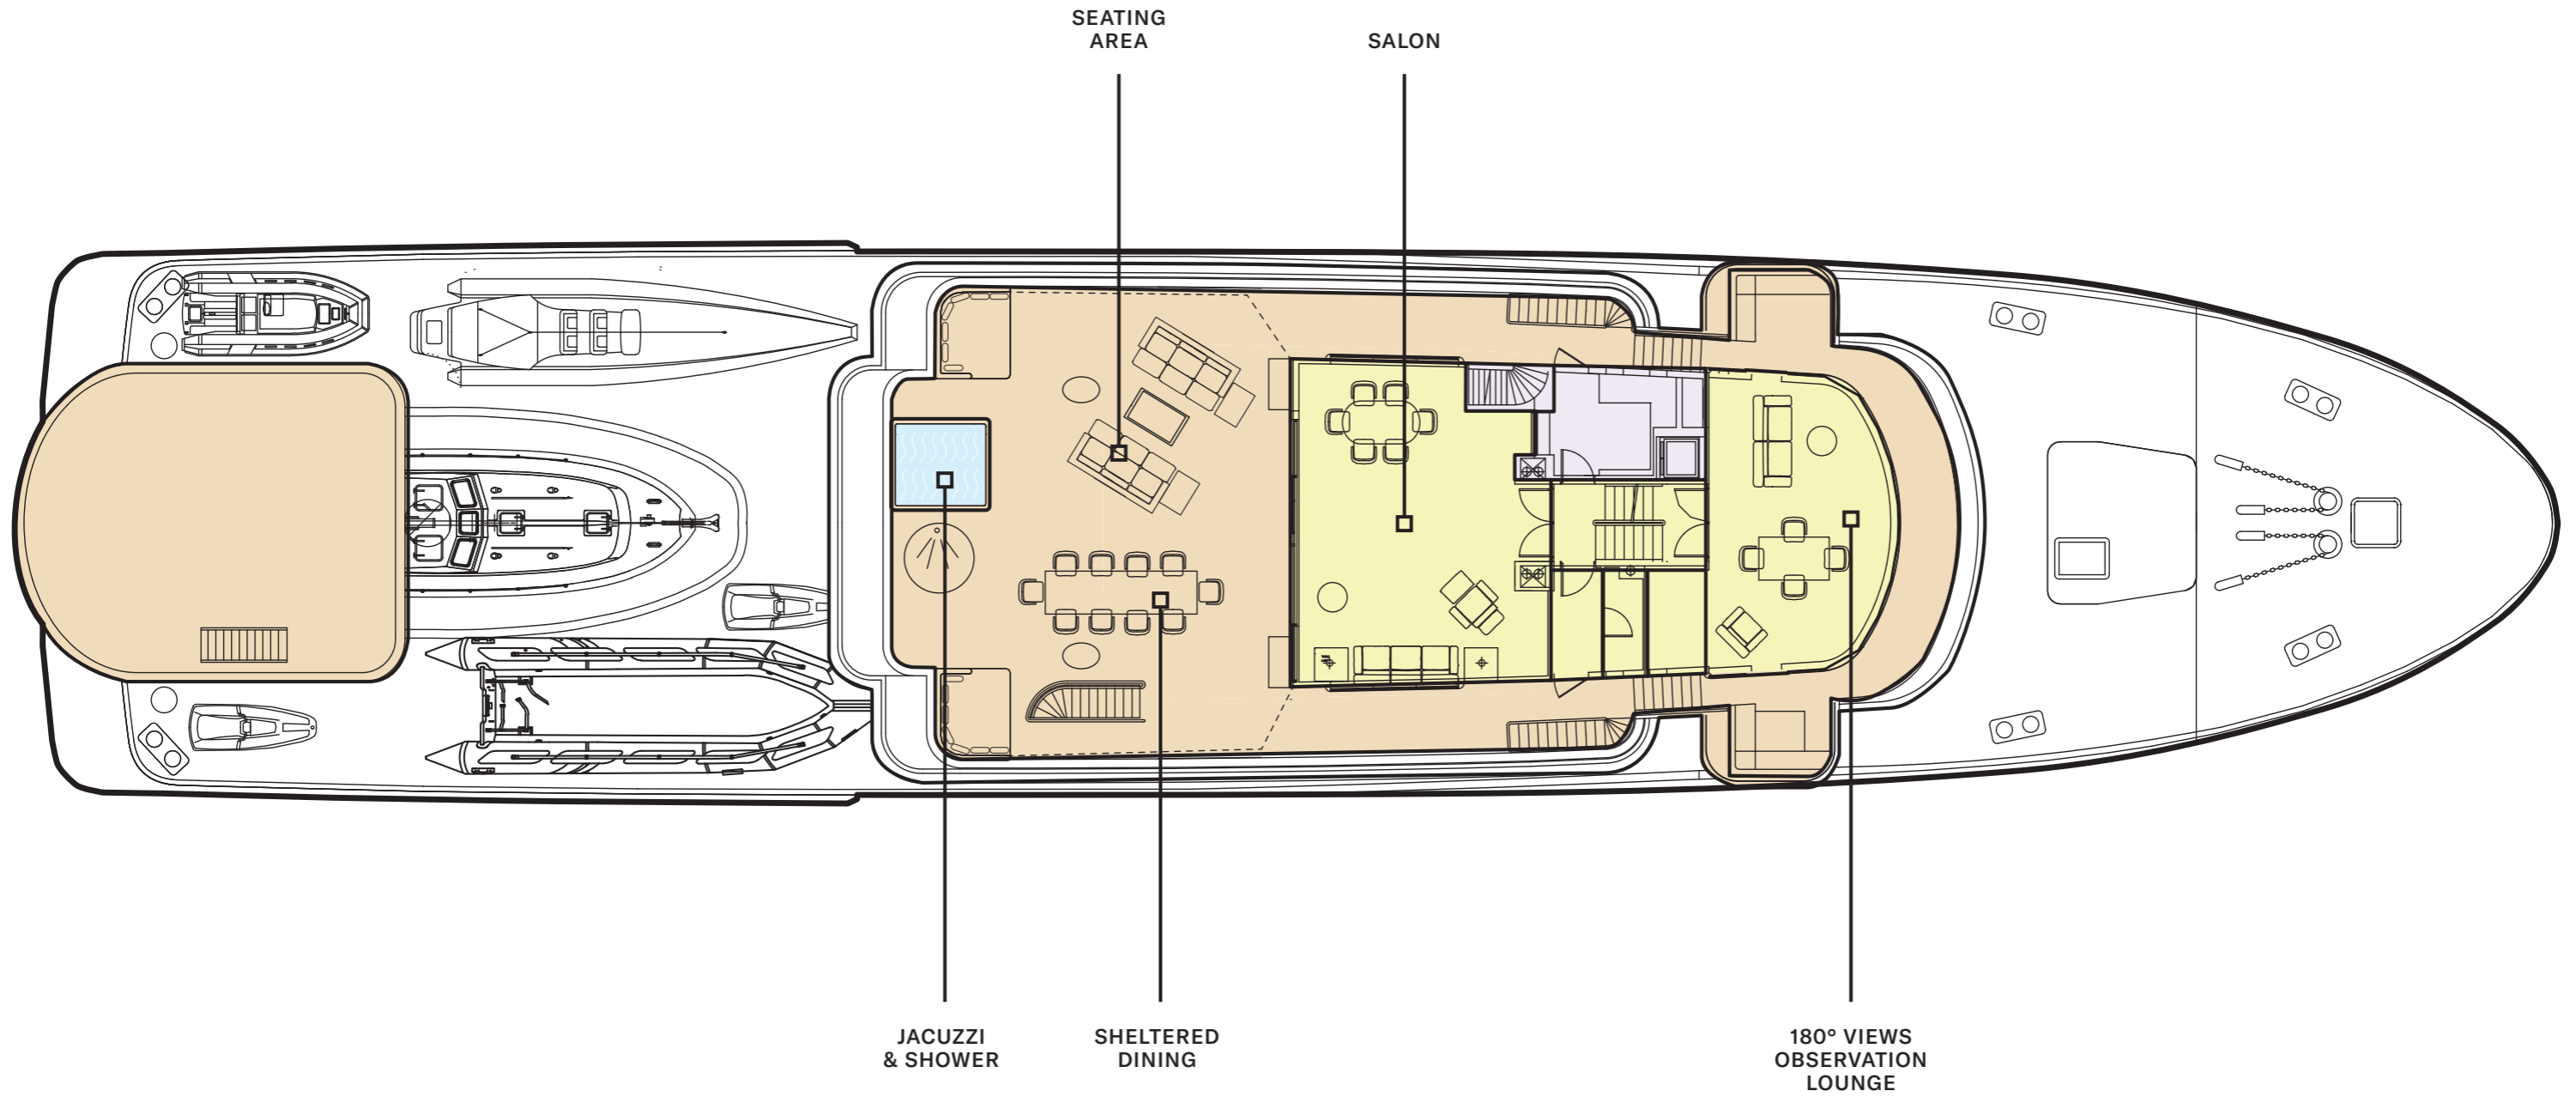

DINING AREA

SENSES

INTERIOR LIVING

SENSES

Senses can accommodate 12 guests across six cabins. A full beam master suite features a gyro-stabilised bed, two lounge areas and his and hers ensuite bathrooms.

HOME AWAY FROM HOME

FOR CHARTER

SENSES

SKY DECK & UPPER DECK

KEY

- DECK
- GUEST AREAS
- FULL BEAM PRINCIPAL CABIN
- GUEST CABINS
- SUN DECK
- CREW AREAS

YACHT LAYOUT

MAIN DECK & LOWER DECK

SENSES

SKY DECK

KEY

- DECK
- GUEST AREAS
- FULL BEAM PRINCIPAL CABIN
- GUEST CABINS
- SUN DECK
- CREW AREAS

UPPER DECK

KEY

- DECK
- GUEST AREAS
- FULL BEAM PRINCIPAL CABIN
- GUEST CABINS
- SUN DECK
- CREW AREAS

MAIN DECK

KEY

- DECK
- GUEST AREAS
- FULL BEAM PRINCIPAL CABIN
- GUEST CABINS
- SUN DECK
- CREW AREAS

LOWER DECK

FULL BEAM
PRINCIPAL CABIN

DOUBLE
GUEST CABIN

TWIN
GUEST CABIN

DOUBLE
GUEST CABIN

TWIN
GUEST CABIN