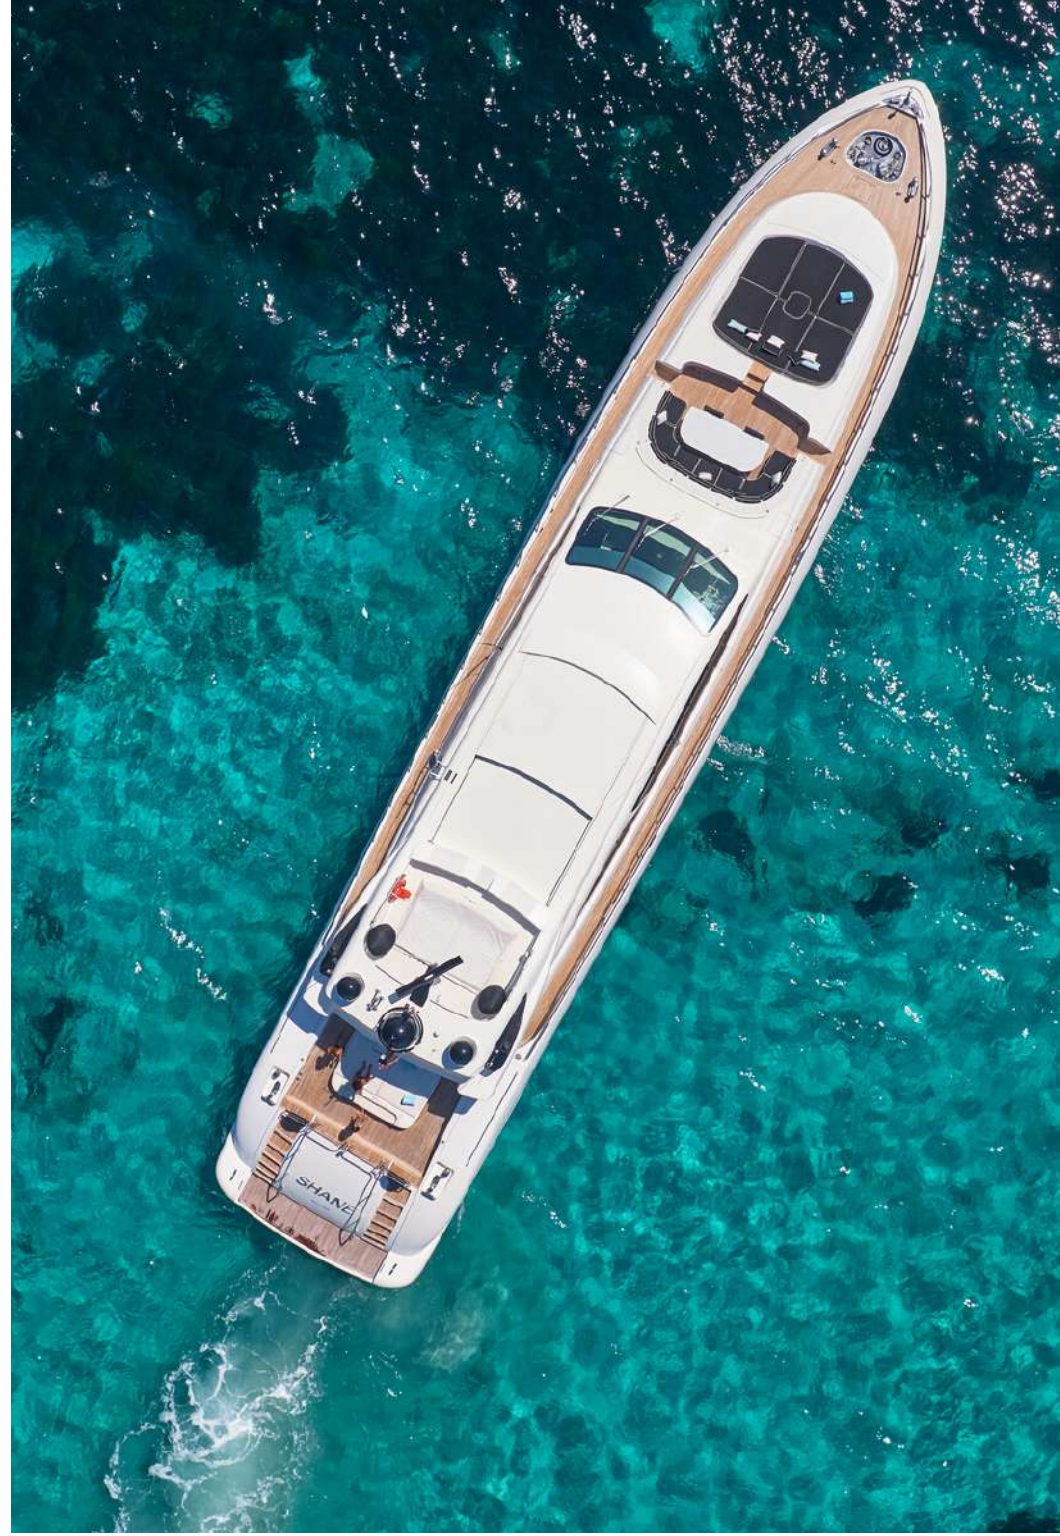

TOYS & TENDER

- Jet Tender Castoldi 110 CV 5.5m
- 2 X Jet Ski Yamaha 1300 GP
- Wakeboard
- Water skis
- Doughnut
- Snorkelling gear
- Fishing equipment