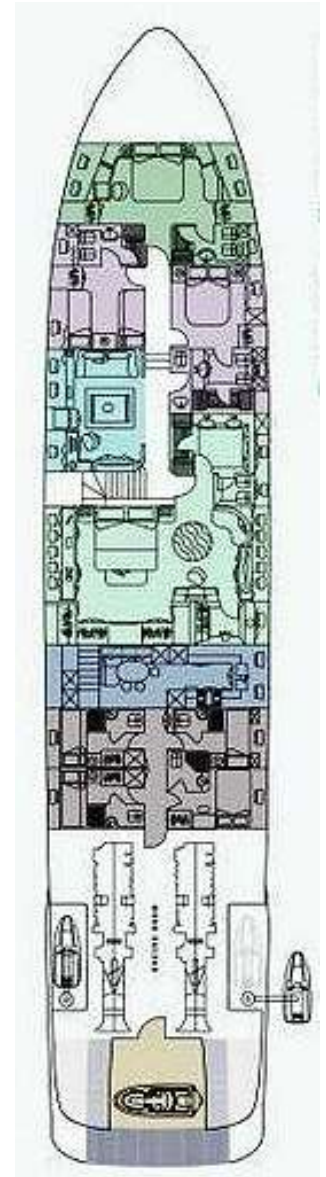

SPECIFICATIONS & ACCOMMODATIONS

Length: 40 meters 131,3 feet

Beam: 7,76 meters 25'6 feet

Stabilizers at anchor and underway

Number of Crew: 6

Built: 2005 - **Refit :** 2017&2020

Builder: Mangusta (Overmarine)

Engines: 2xMTU 16V 4000 M90 -

3.645 Hp each one

Cruising speed: 18 knots

Number of Cabins: 4 + 1

1 Master, 1 VIP, 1 Double, 1 Twin

pullman & lower deck salon convertible
to double

Guests: 12 / day - 11 / night