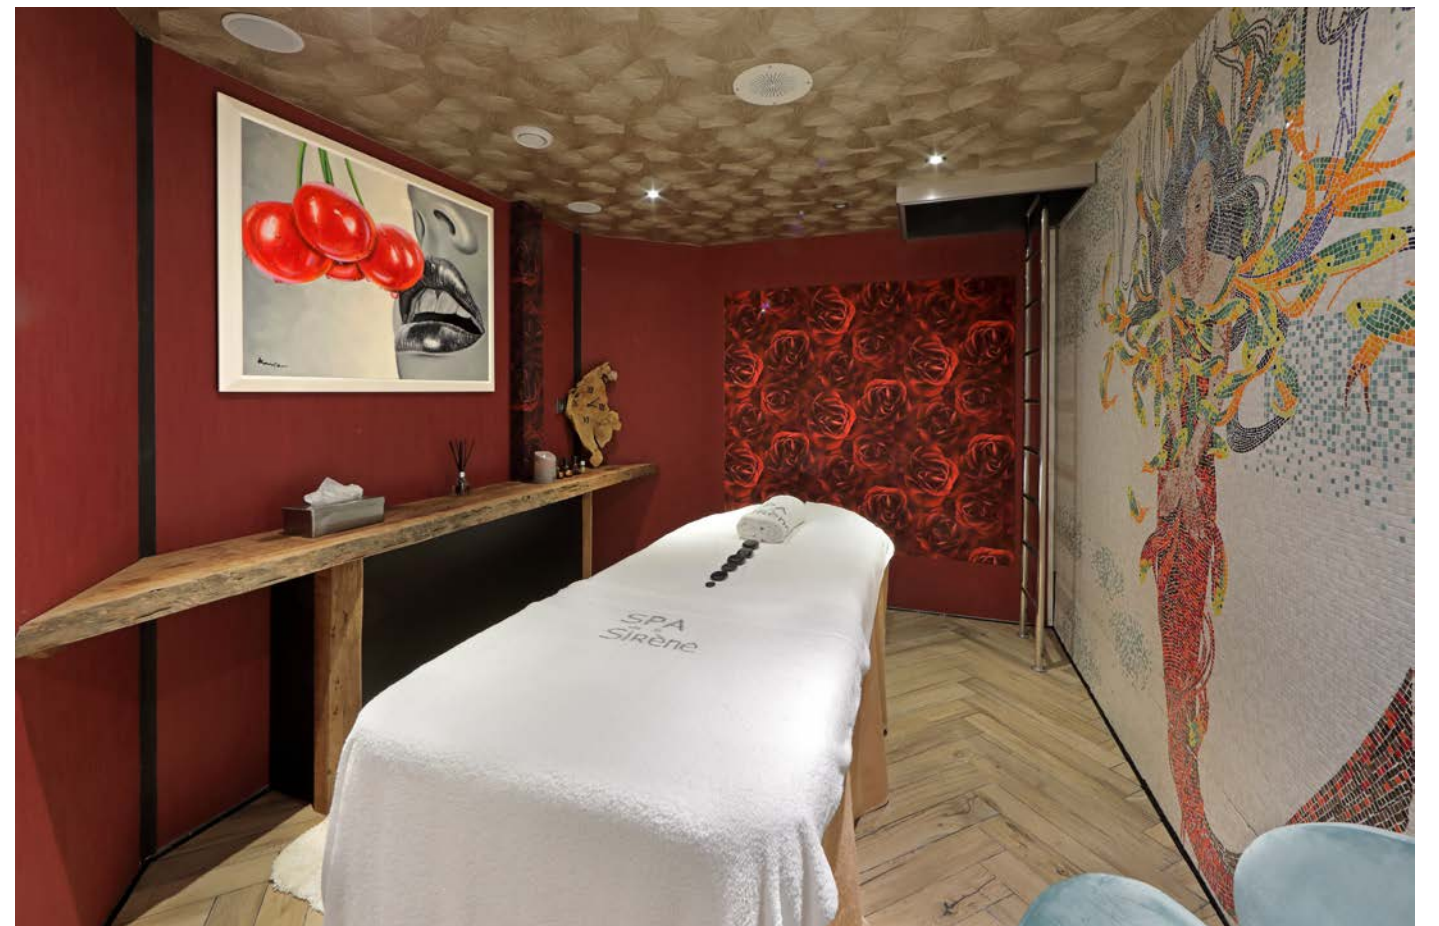

Continuing on from the main deck salon, you will find a fully equipped gym, as well as a set of stairs down to the lower deck where there is a spa area with sauna, Jacuzzi and massage area.

SALON WITH BAR & DANCEFLOOR

SHERAKHAN

Her 19 crew includes a full-time beautician and a Head Chef that worked in several Michelin starred restaurants...that's before he was appointed Royal Chef for the King and Queen of the Netherlands. Her logbook would wow London's Geographical Society, but this luxury liner is anything but stuffy. Light woods and a vivid white palette have brought her up to date, while a collection of curios—including custom made olive root chairs, first edition works of famous authors and an intricate, freestanding globe – retain a feeling of worldliness.

DINING AREA

SHERAKHAN

INTERIOR LIVING

SHERAKHAN

SPA

SHERAKHAN

Sherakhan accommodates 26 guests in 13 cabins, making her ideal for events or multi-generational family charters. Nine of these are king or convertible double cabins, and four are twins. The master cabin has its own private terrace and central jacuzzi and is situated on the Owner's deck along with one other king size suite, plus an additional double cabin which can be converted to a master suite office.