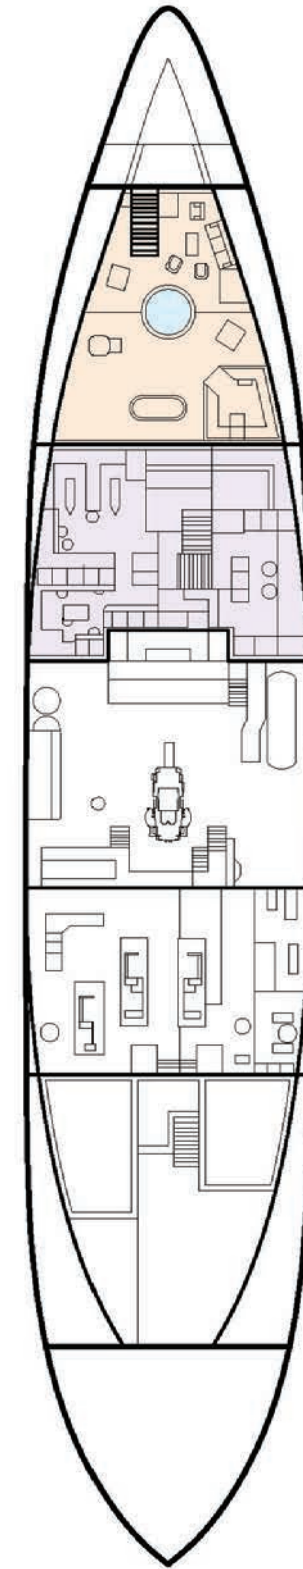

# SPECIFICATION

<b>BUILDER</b> VUYK EN ZONEN	<b>GUESTS</b> 26 IN 13 CABINS	<b>LENGTH</b> 69.7M (228'6")	<b>DRAFT</b> 4.5M (14'9")
<b>BUILT / REFIT</b> 1965 / 2022	<b>CREW</b> 19	<b>BEAM</b> 12M (39'4")	<b>MAX SPEED</b> 13 KNOTS

PRINCIPAL CABIN

SHERAKHAN

PRINCIPAL CABIN

SHERAKHAN

GUEST CABIN

SHERAKHAN

GUEST CABINS

SHERAKHAN

# THE TOYBOX

TENDERS & TOYS

SHERAKHAN

FOR CHARTER

SHERAKHAN

**BRIDGE DECK**

**UPPER DECK**

**MAIN DECK**

**LOWER DECK**

**SPA DECK**

**KEY**

- DECK
- GUEST AREAS
- PRINCIPAL CABIN
- GUEST CABINS
- FITNESS & WELLBEING
- SUN DECK
- CREW AREAS