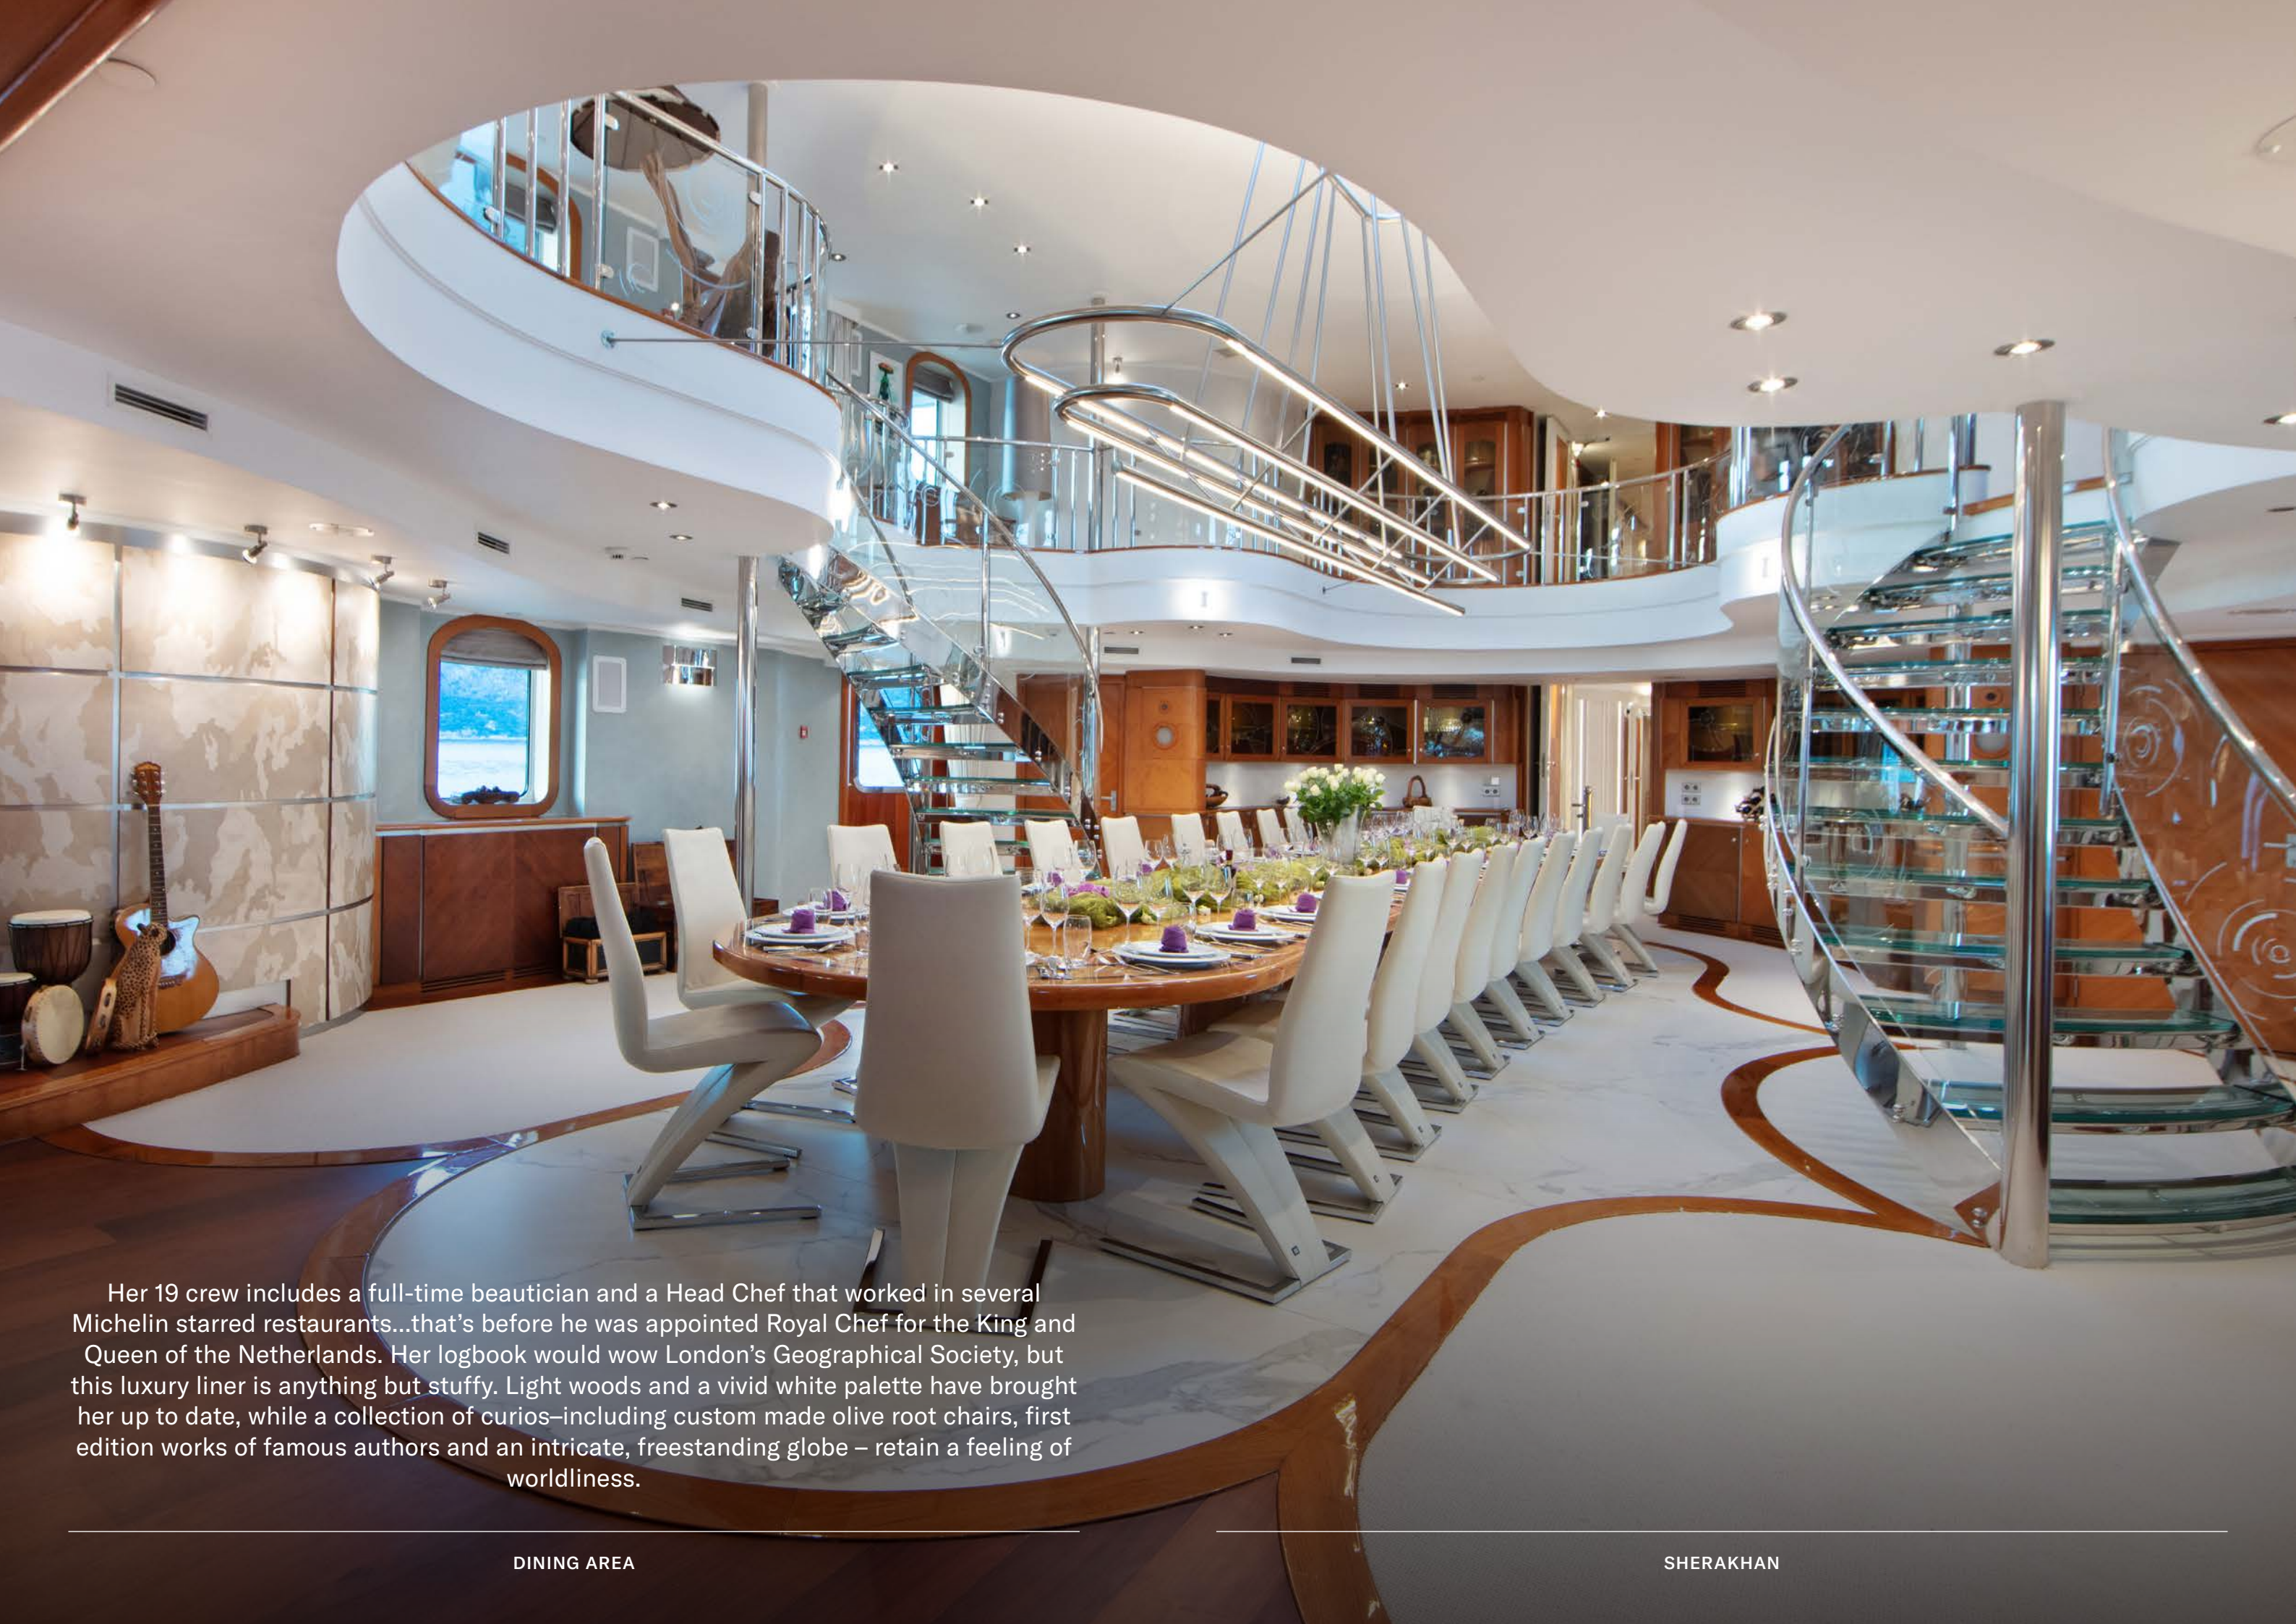

The 20m long main deck salon is split into two areas. The first is furnished with soft, comfortable sofas and armchairs, with a huge plasma screen and grand piano for entertainment. A fireplace adds to the warm, homely feeling that is prevalent throughout. However, this space's main centrepiece is the 26-seater dining table which sits in a 7m atrium beneath a large chandelier.

Continuing on from the main deck salon, you will find a fully equipped gym, as well as a set of stairs down to the lower deck where there is a spa area with sauna, Jacuzzi and massage area.

SALON WITH BAR & DANCEFLOOR

SHERAKHAN

Her 19 crew includes a full-time beautician and a Head Chef that worked in several Michelin starred restaurants...that's before he was appointed Royal Chef for the King and Queen of the Netherlands. Her logbook would wow London's Geographical Society, but this luxury liner is anything but stuffy. Light woods and a vivid white palette have brought her up to date, while a collection of curios—including custom made olive root chairs, first edition works of famous authors and an intricate, freestanding globe – retain a feeling of worldliness.