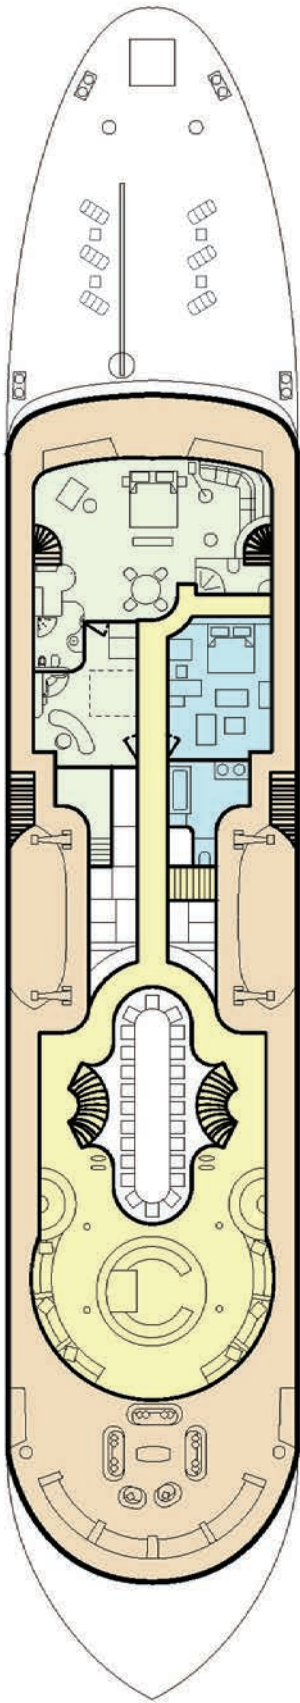

BRIDGE DECK

UPPER DECK

MAIN DECK

LOWER DECK

SPA DECK

KEY

- DECK
- GUEST AREAS
- PRINCIPAL CABIN
- GUEST CABINS
- FITNESS & WELLBEING
- SUN DECK
- CREW AREAS