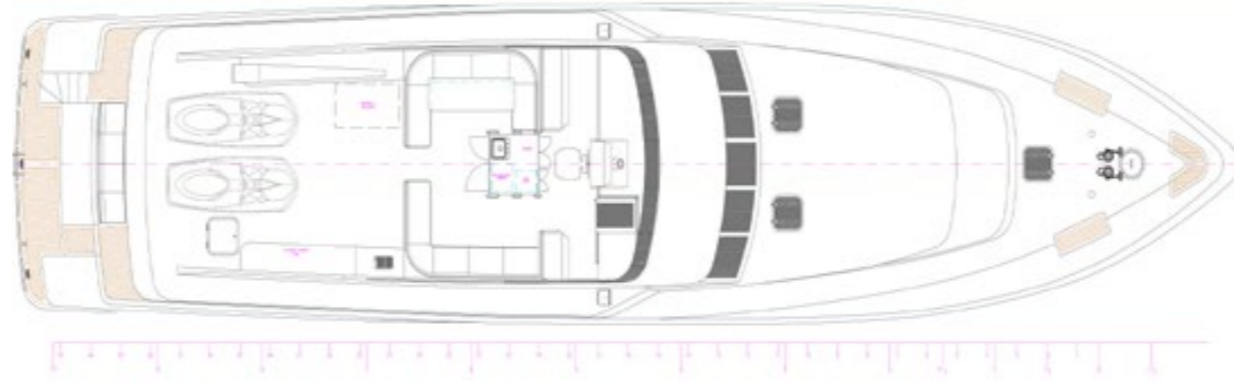

YACHT FOR CHARTER | SILVER SEAS | 33M / 107' | GENERAL ARRANGEMENT

TENDERS

32 INTREPID

TOYS

2 X JETSKIIS

2 X SEABOBS

2 X PADDLE BOARDS

2 X INFLATABLE KAYAKS