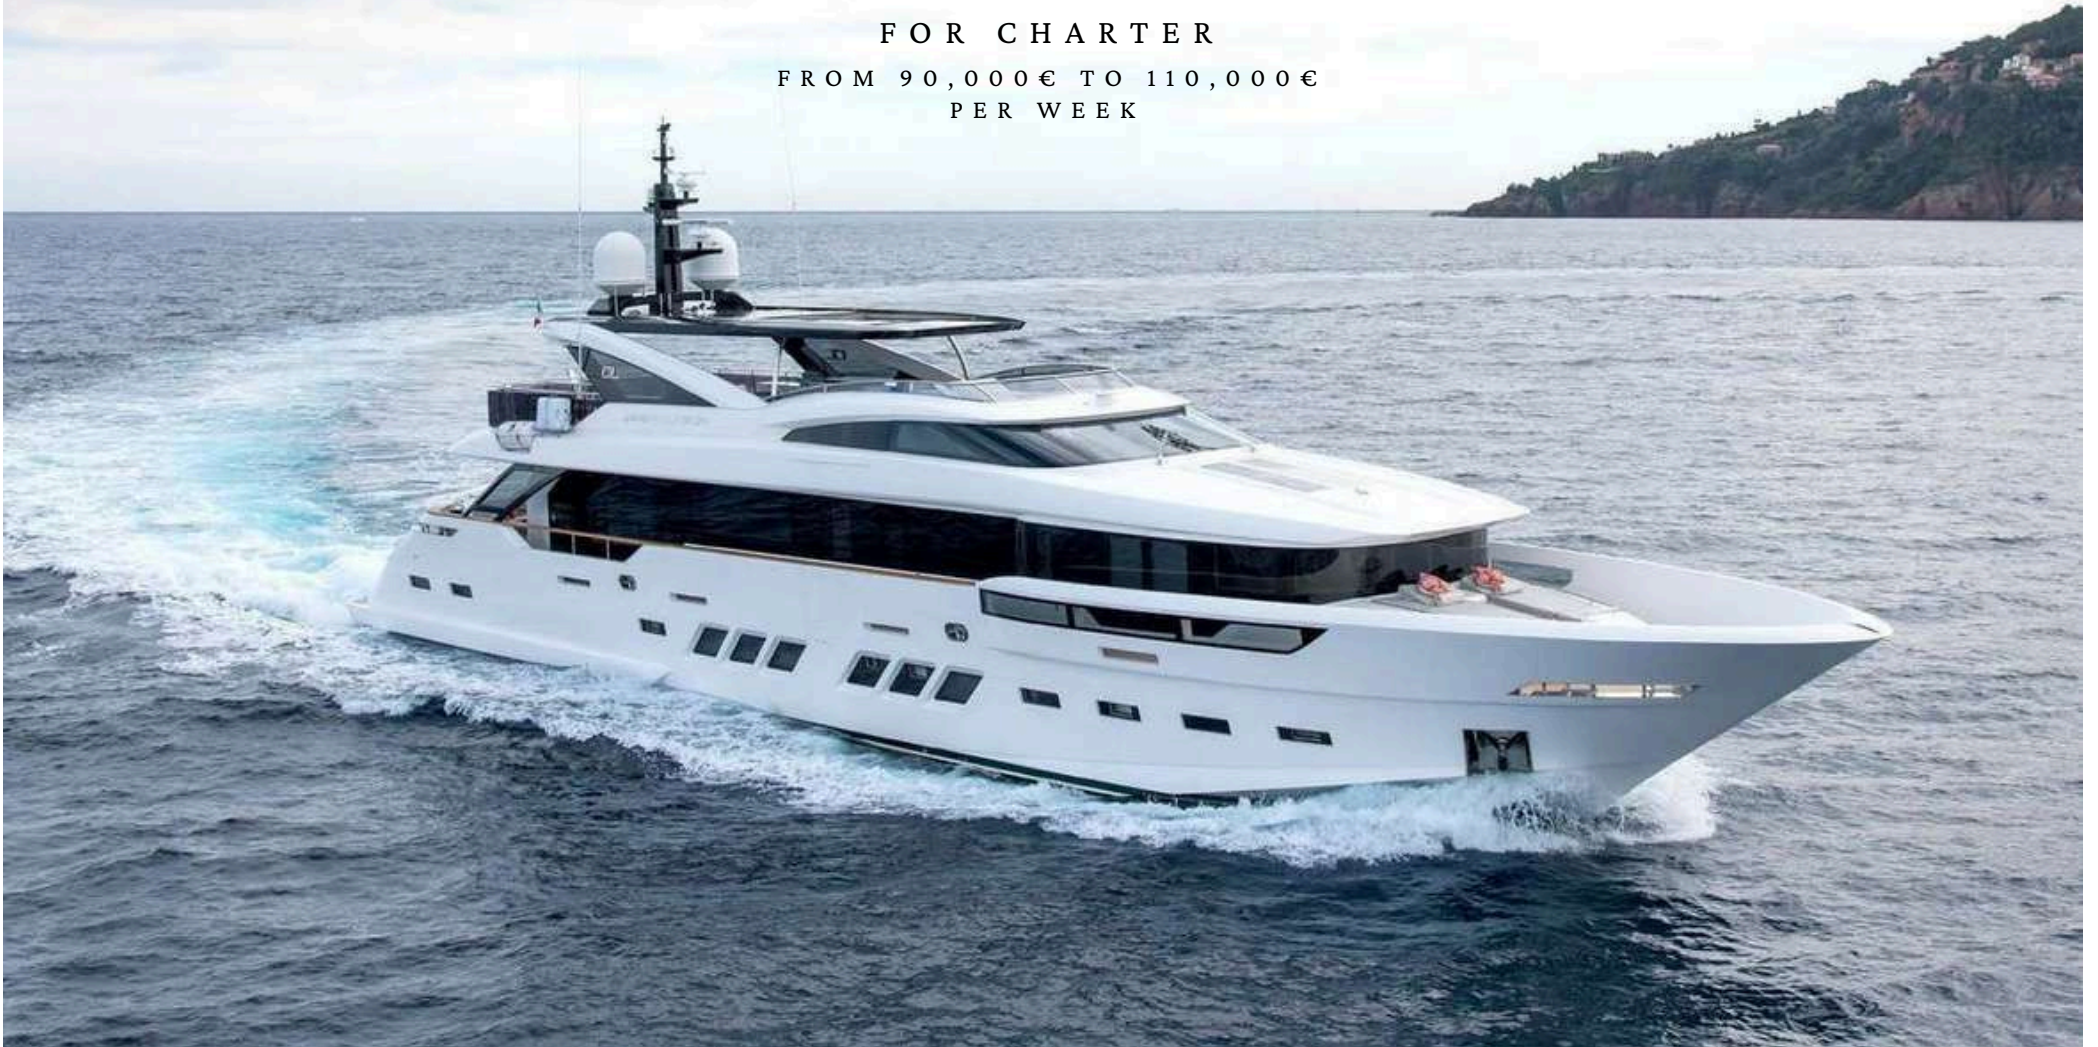

SOULMATE

FOR CHARTER
FROM 90,000€ TO 110,000€
PER WEEK

SOULMATE

FOR CHARTER
Summer 2025
90,000€ / 110,000€ Per Week

Specifications

LENGTH	34.4M / 112'1"
BEAM	7.2M / 23'9"
DRAUGHT	2.1M / 6'1"
BUILDER	DREAMLINE YACHTS, Italy
GROSS TONNAGE	207 TONS
BUILT	2016 (2023)
CONSTRUCTION	GRP
ENGINES	2 X 1,920HP MTU 12V 2000 M94
GENERATORS	2 X KOHLER, 1 X 70 KW & 1 X 53 KW 230/400 V 50HZ. 1 X FISCHER PANDA
CRUISING SPEED	13.0 KNOTS 290 Lt/Hr
MAXIMUM SPEED	21.0 KNOTS 840 Lt/Hr
ECO SPEED	10.0 KNOTS 180 Lt/Hr
RANGE	1,500NM @ 10.0 KNOTS