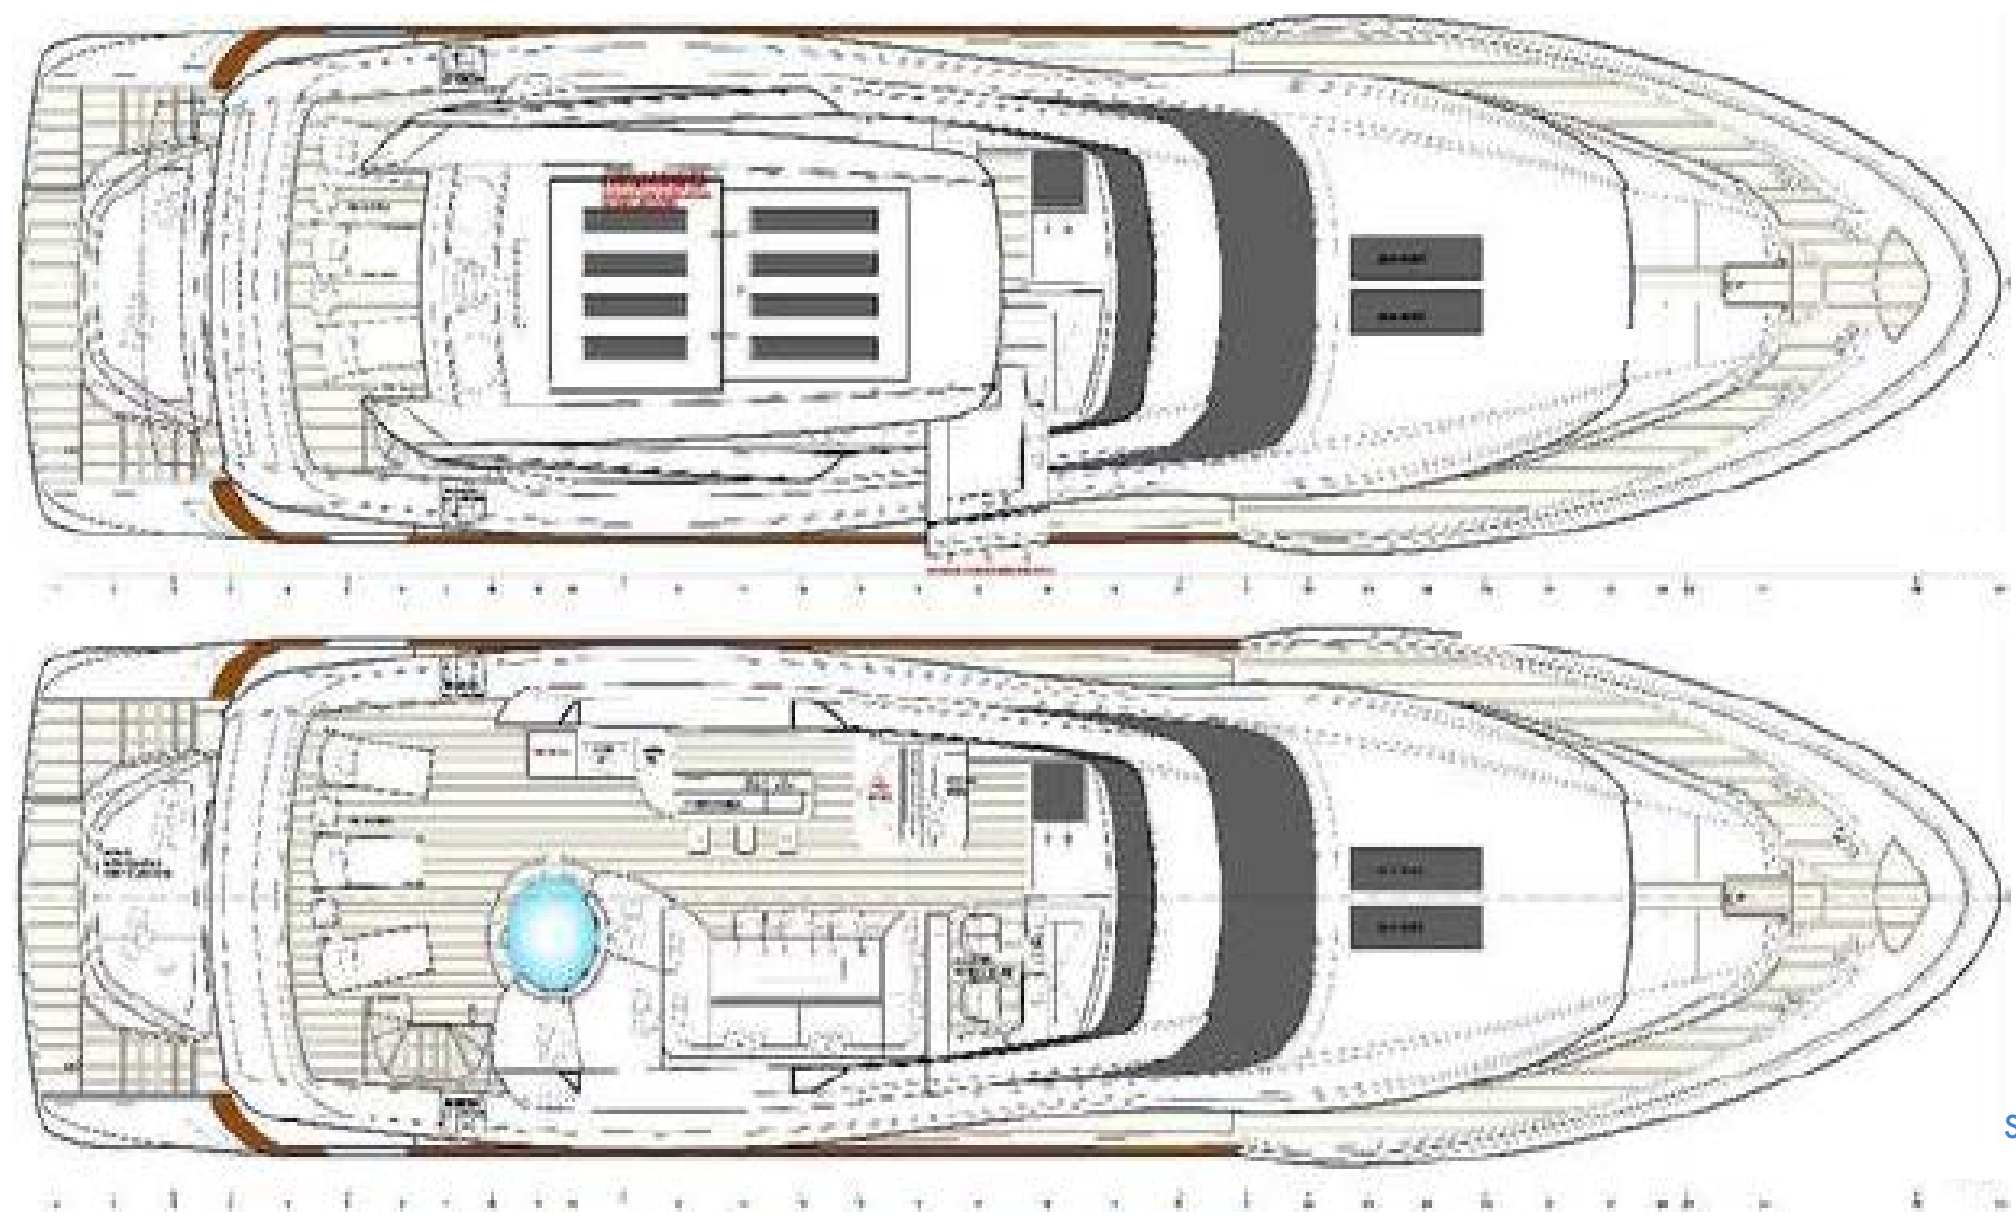

GENERAL ARRANGEMENT

34.40M | DREAMLINE YACHTS | 2016/2023

SUN DECK

GENERAL ARRANGEMENT

34.40M | DREAMLINE YACHTS | 2016/2023

MAIN DECK

LOWER DECK