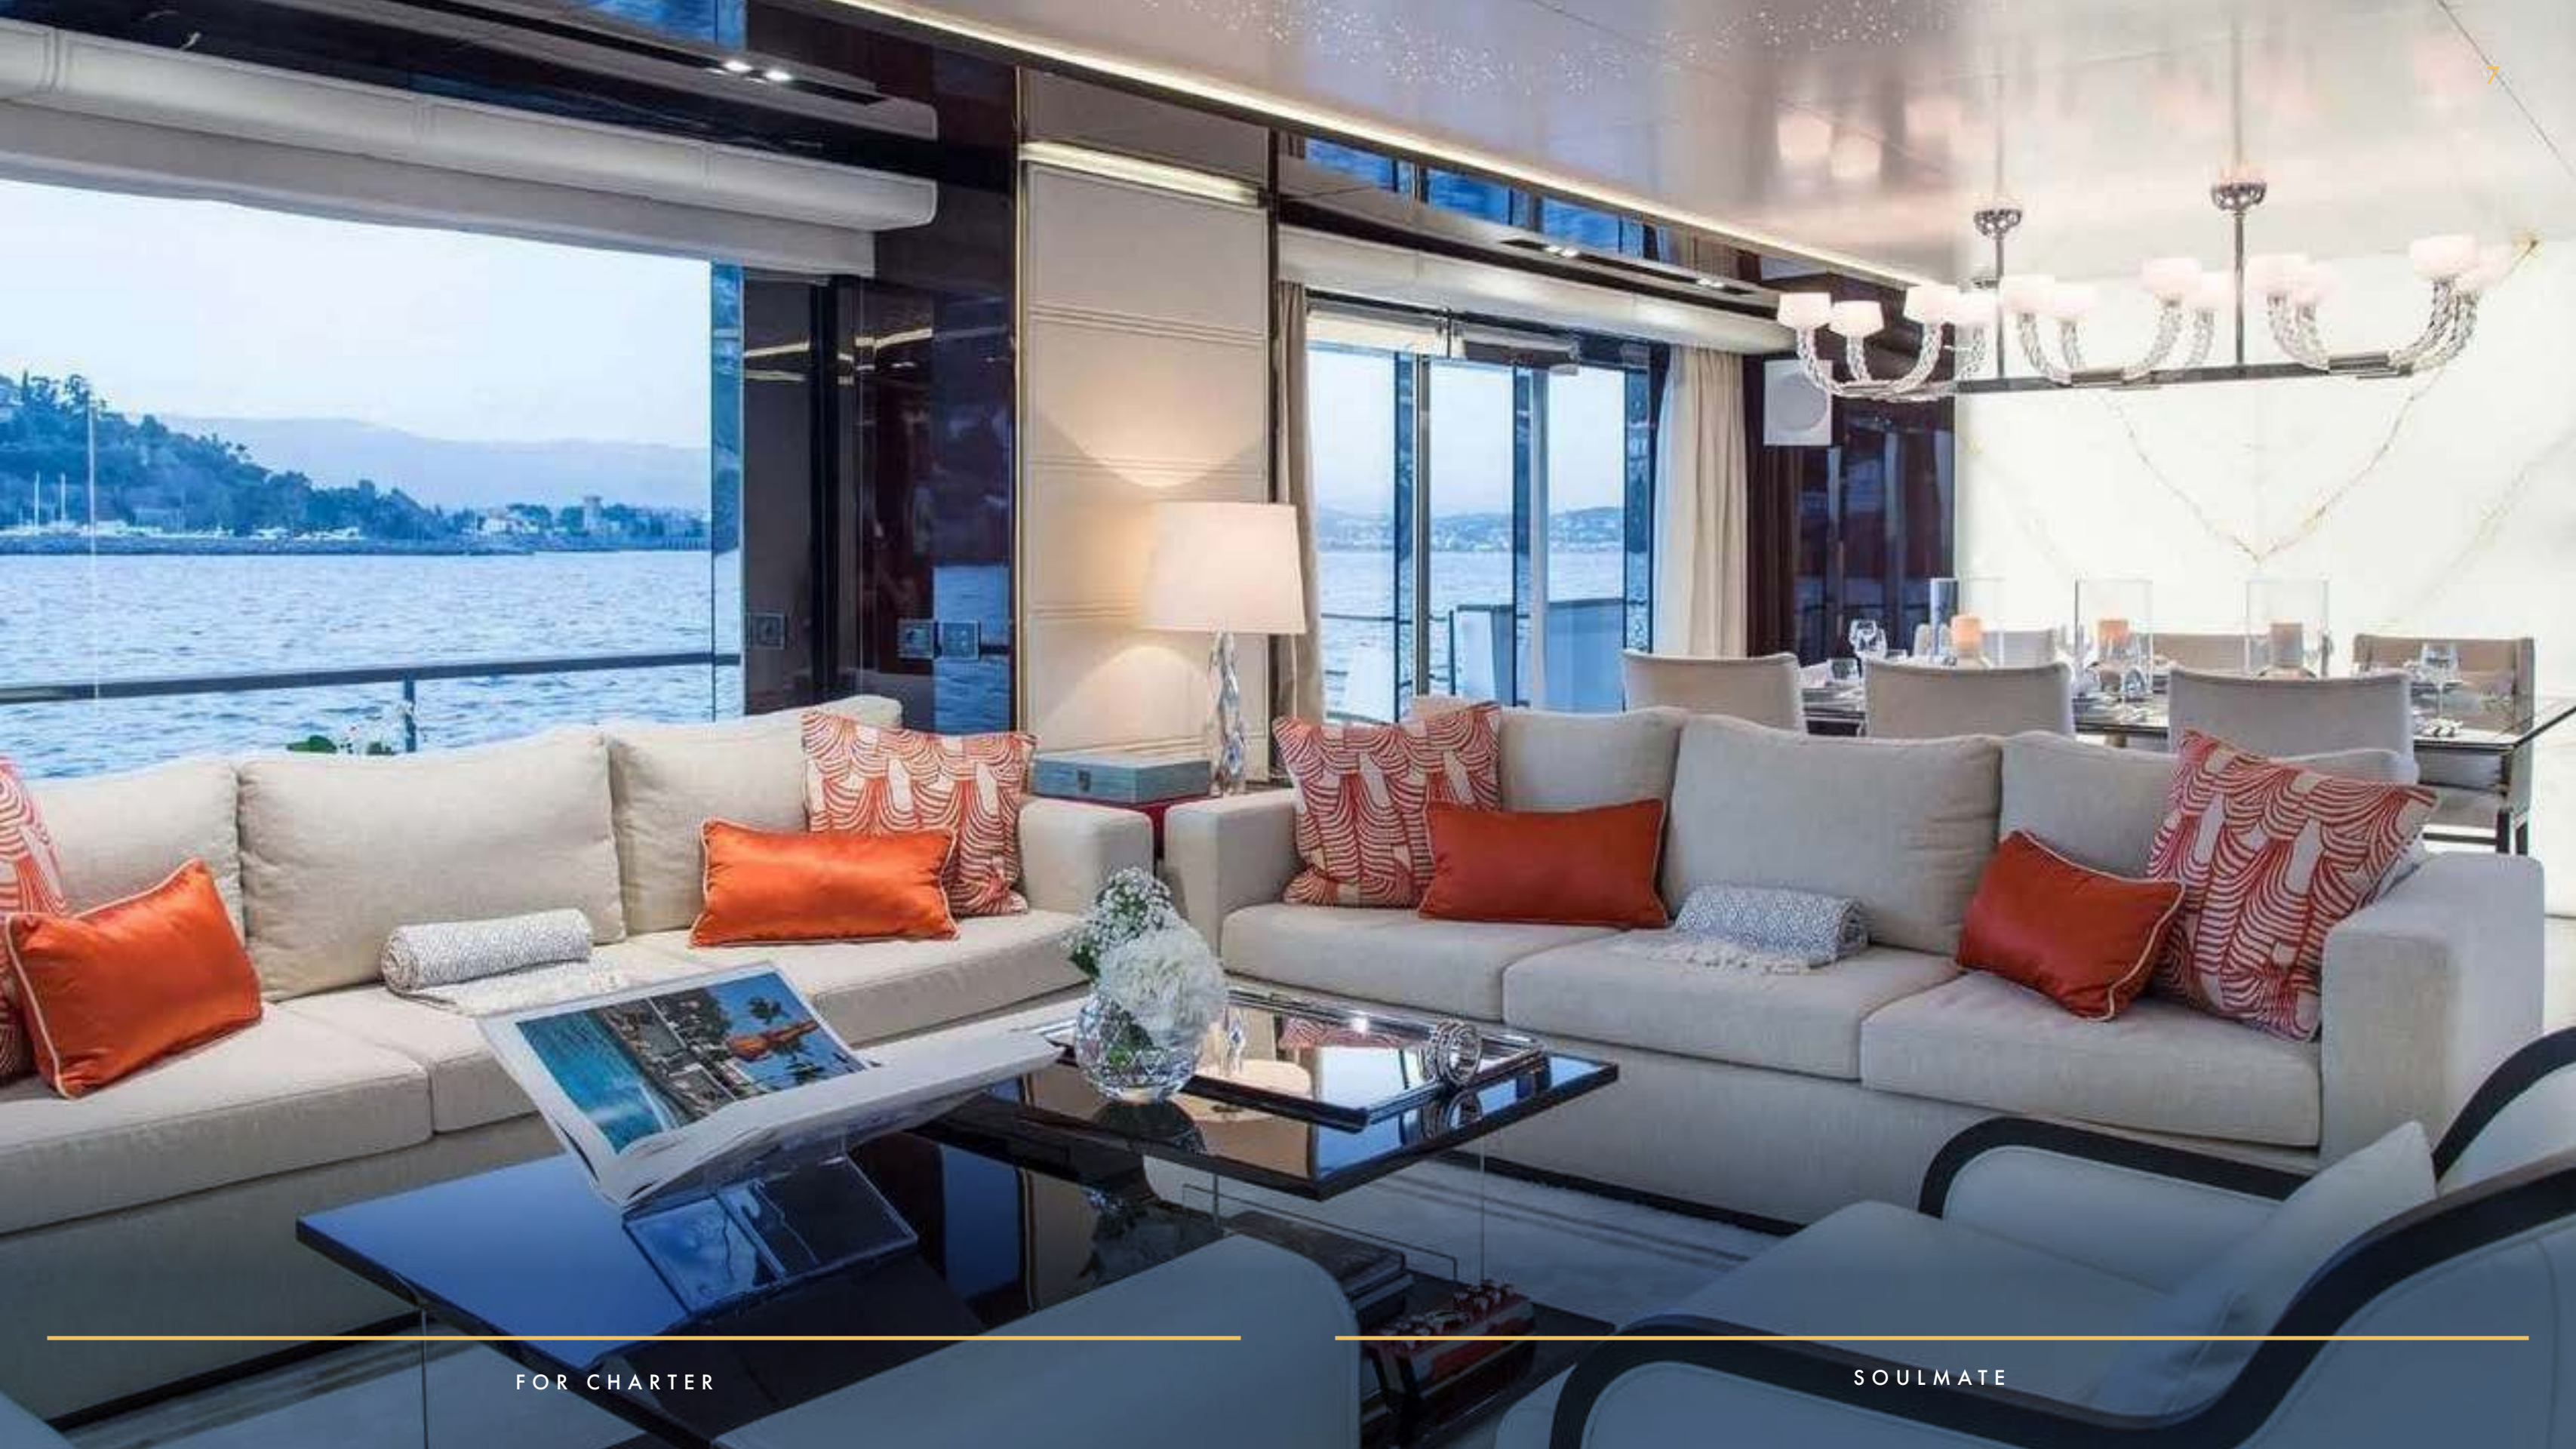

FOR CHARTER

SOULMATE