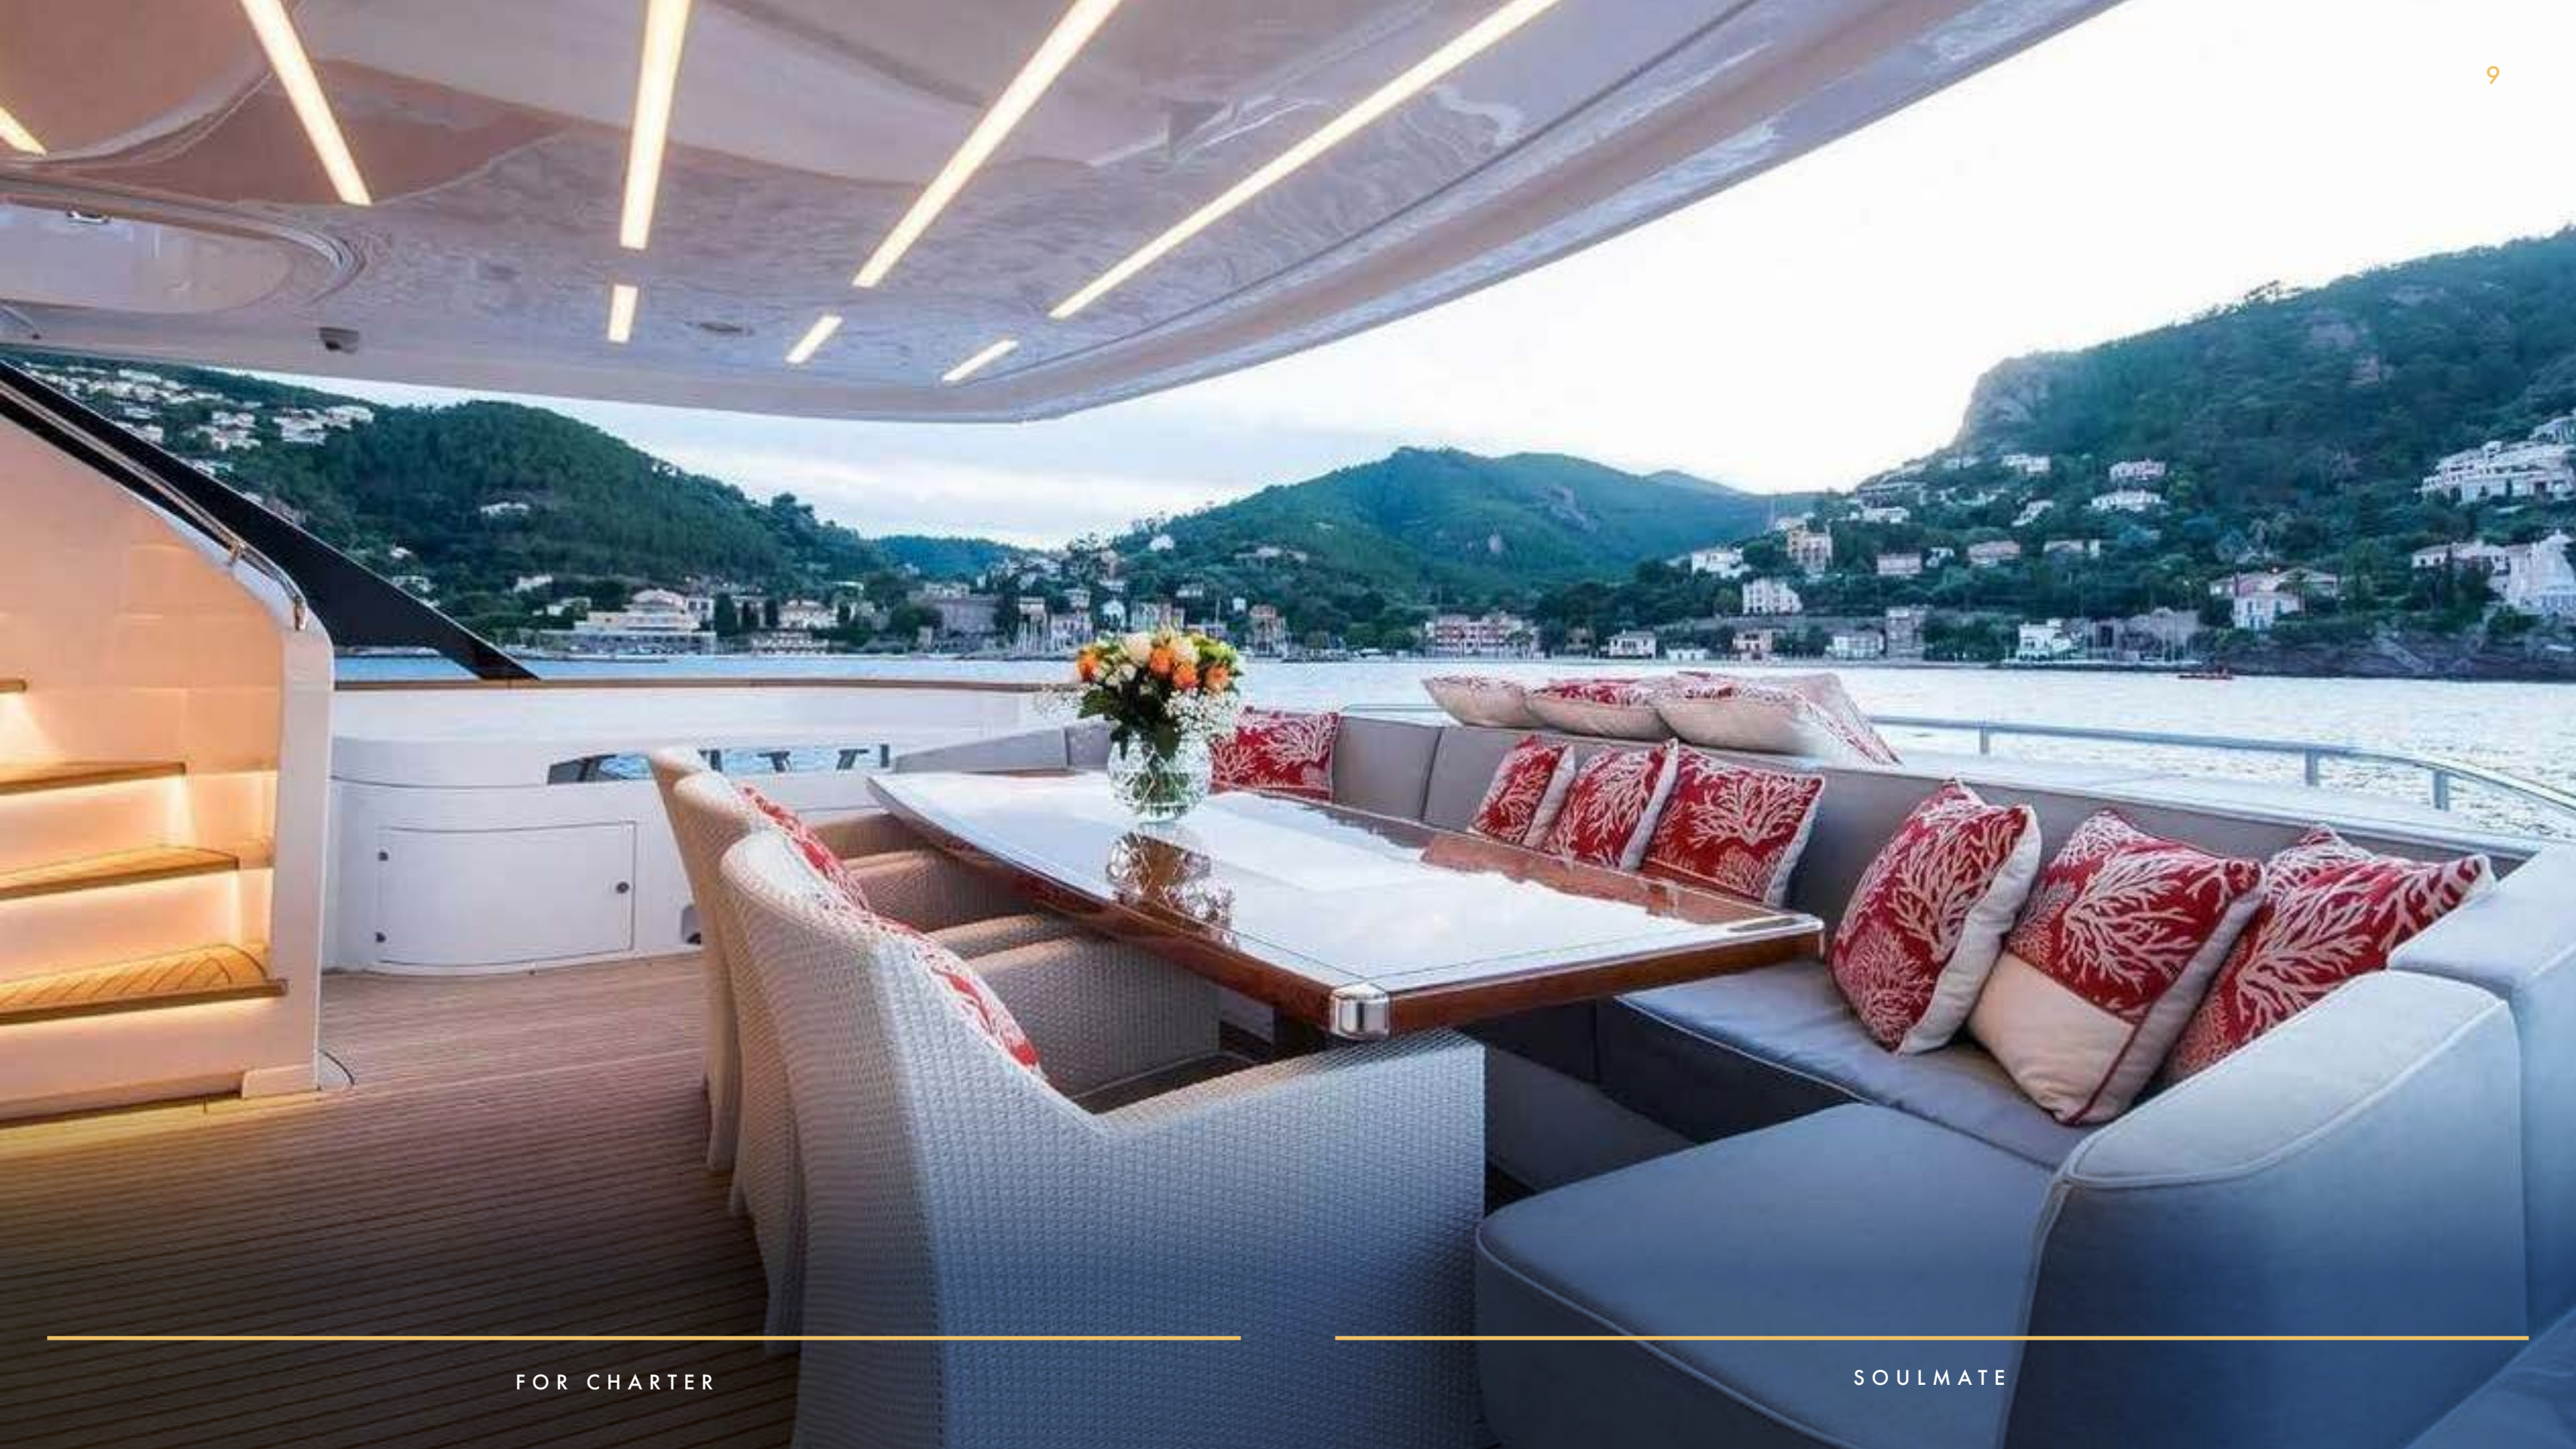

FOR CHARTER

SOULMATE