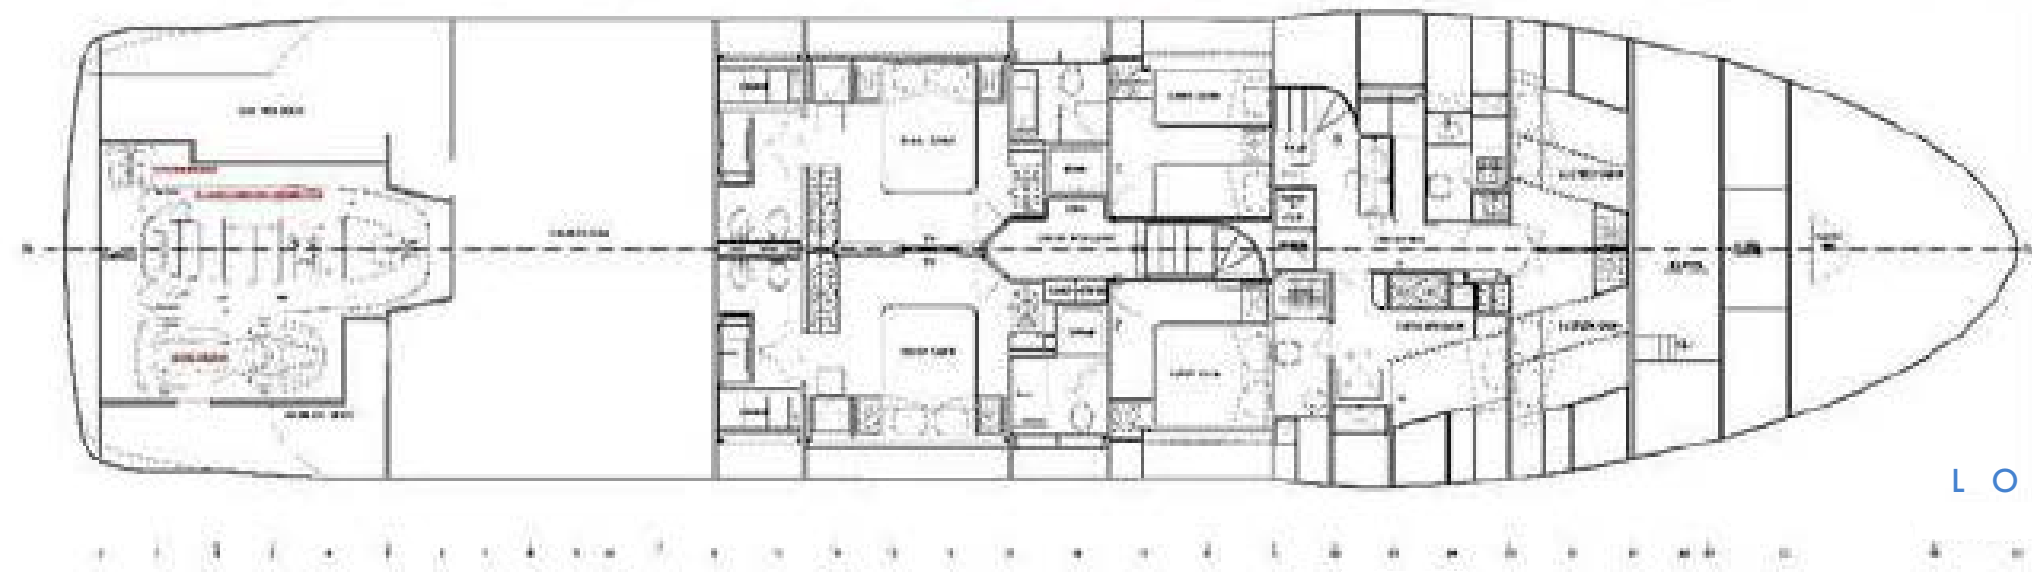

GENERAL ARRANGEMENT

34.40M | DREAMLINE YACHTS | 2016/2023

SUN DECK

GENERAL ARRANGEMENT

34.40M | DREAMLINE YACHTS | 2016/2023

MAIN DECK

LOWER DECK