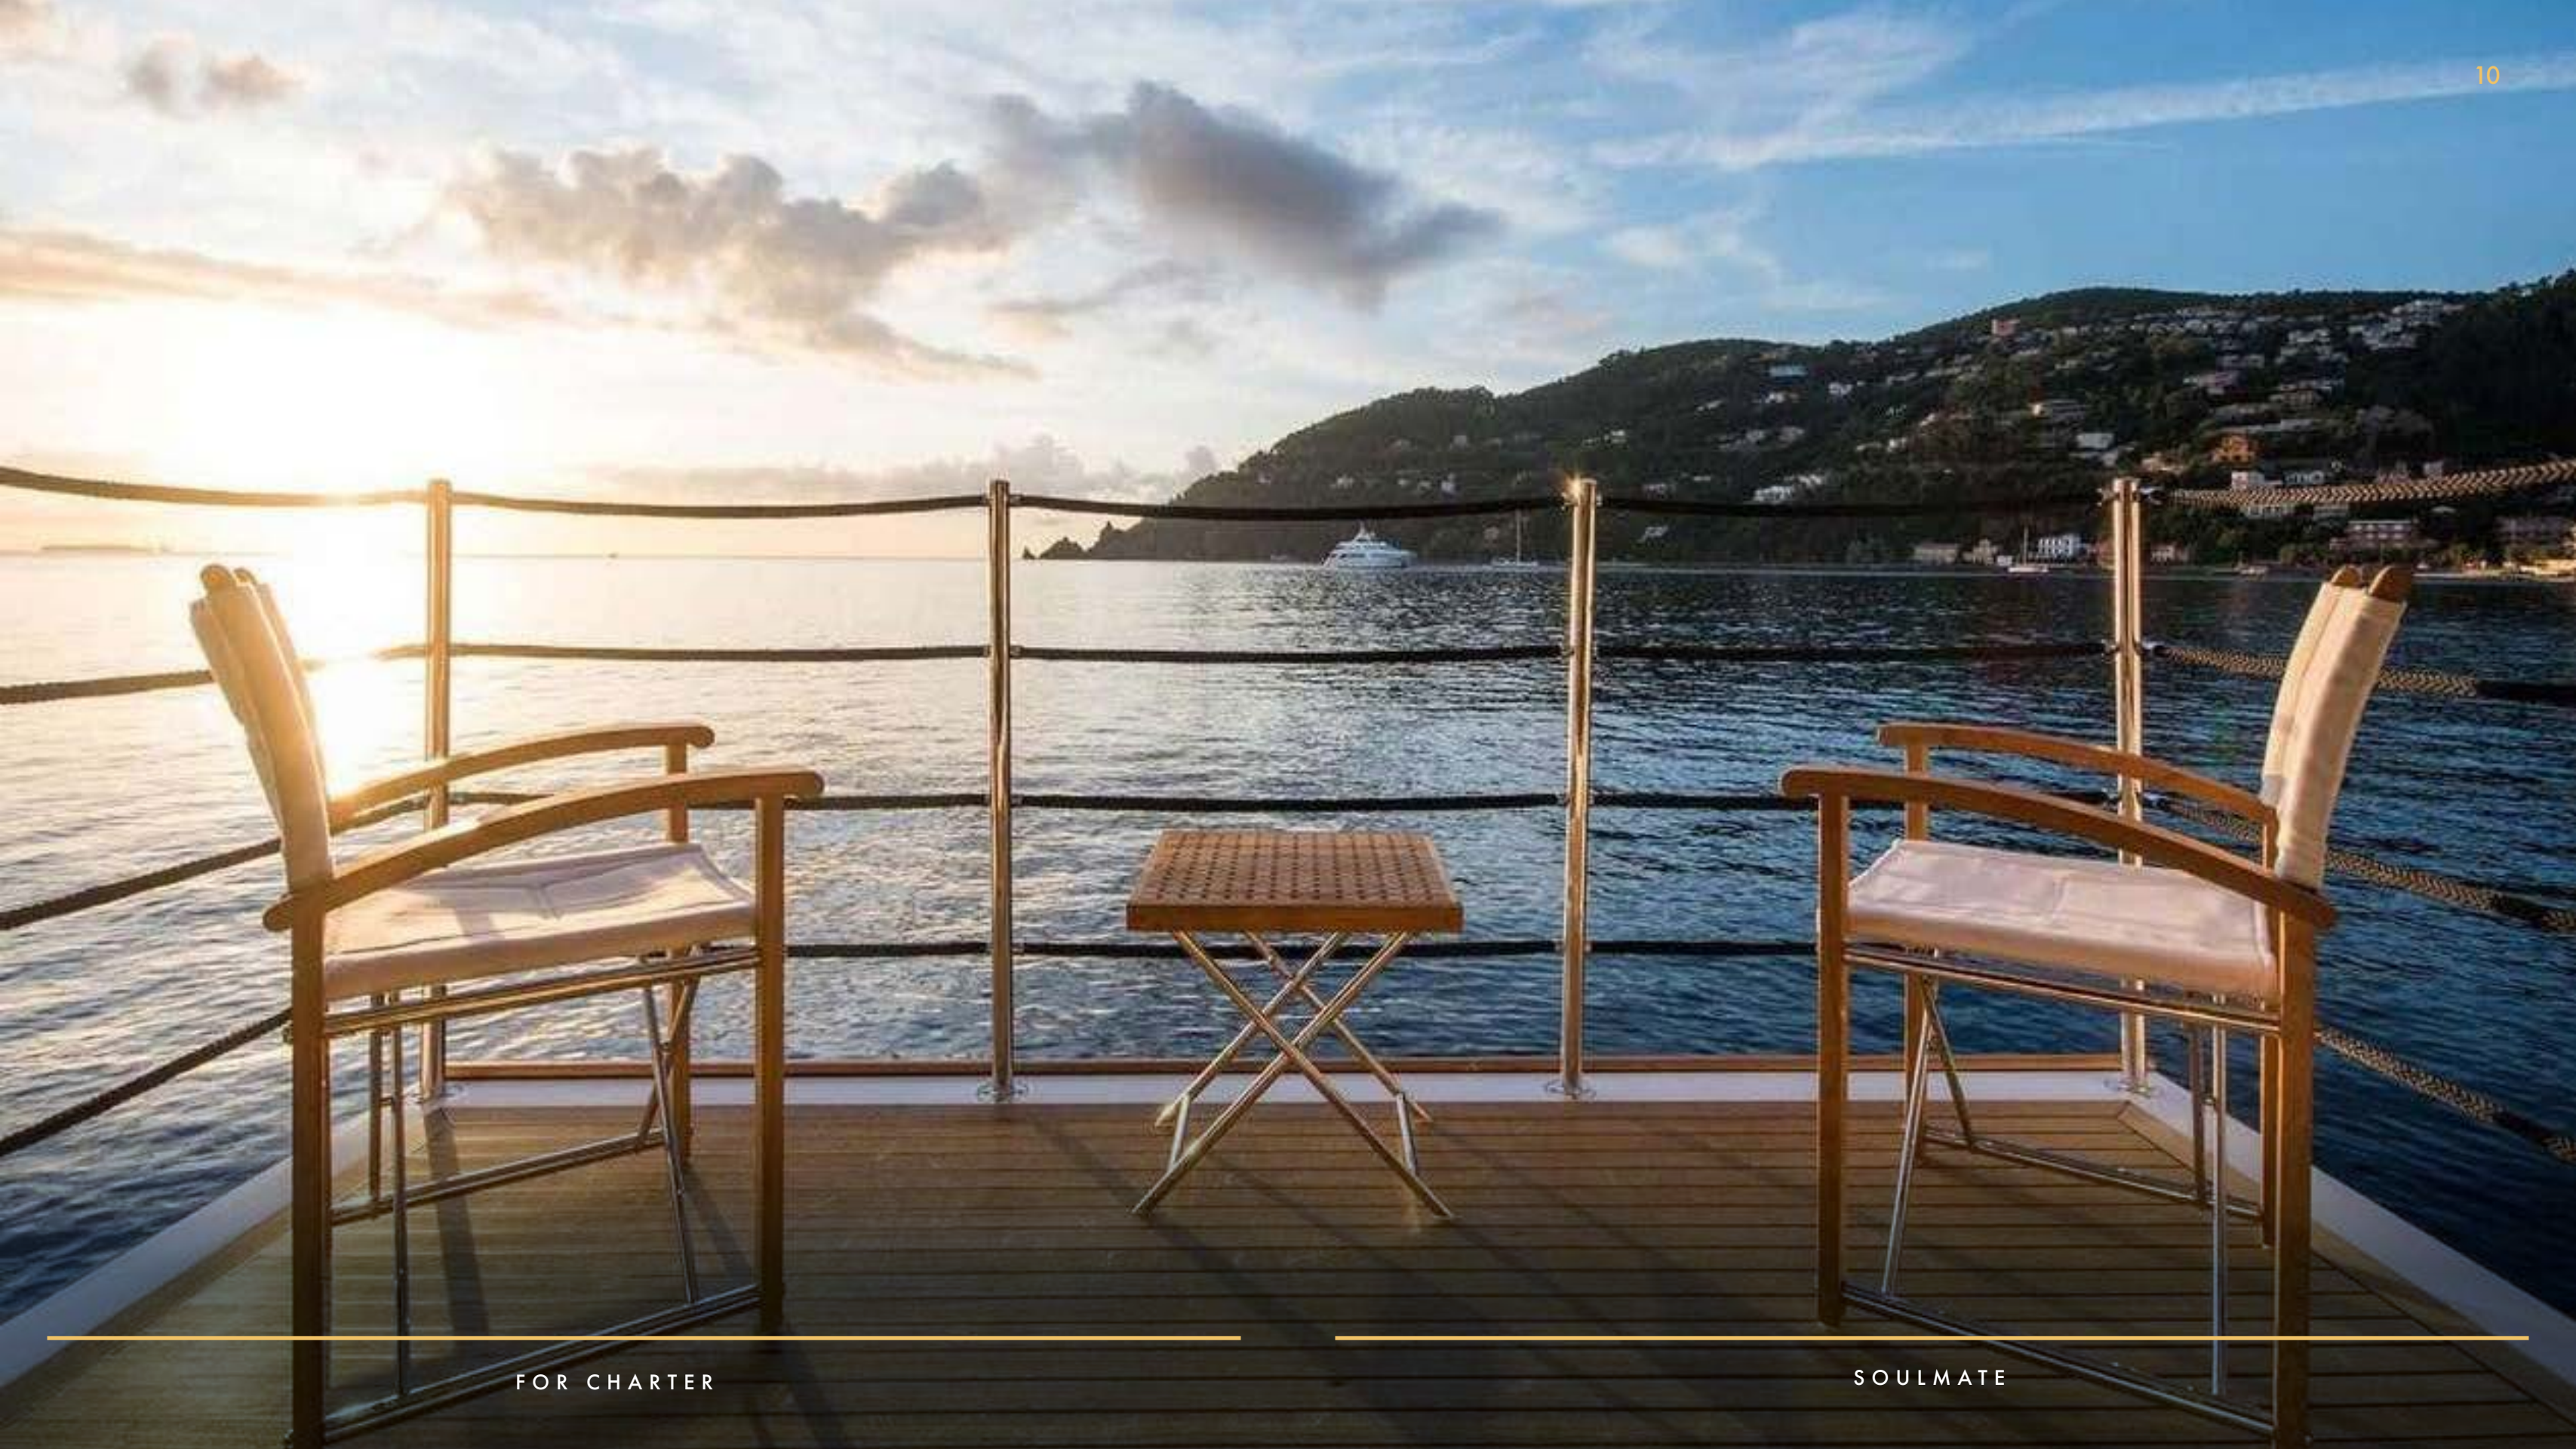

FOR CHARTER

SOULMATE