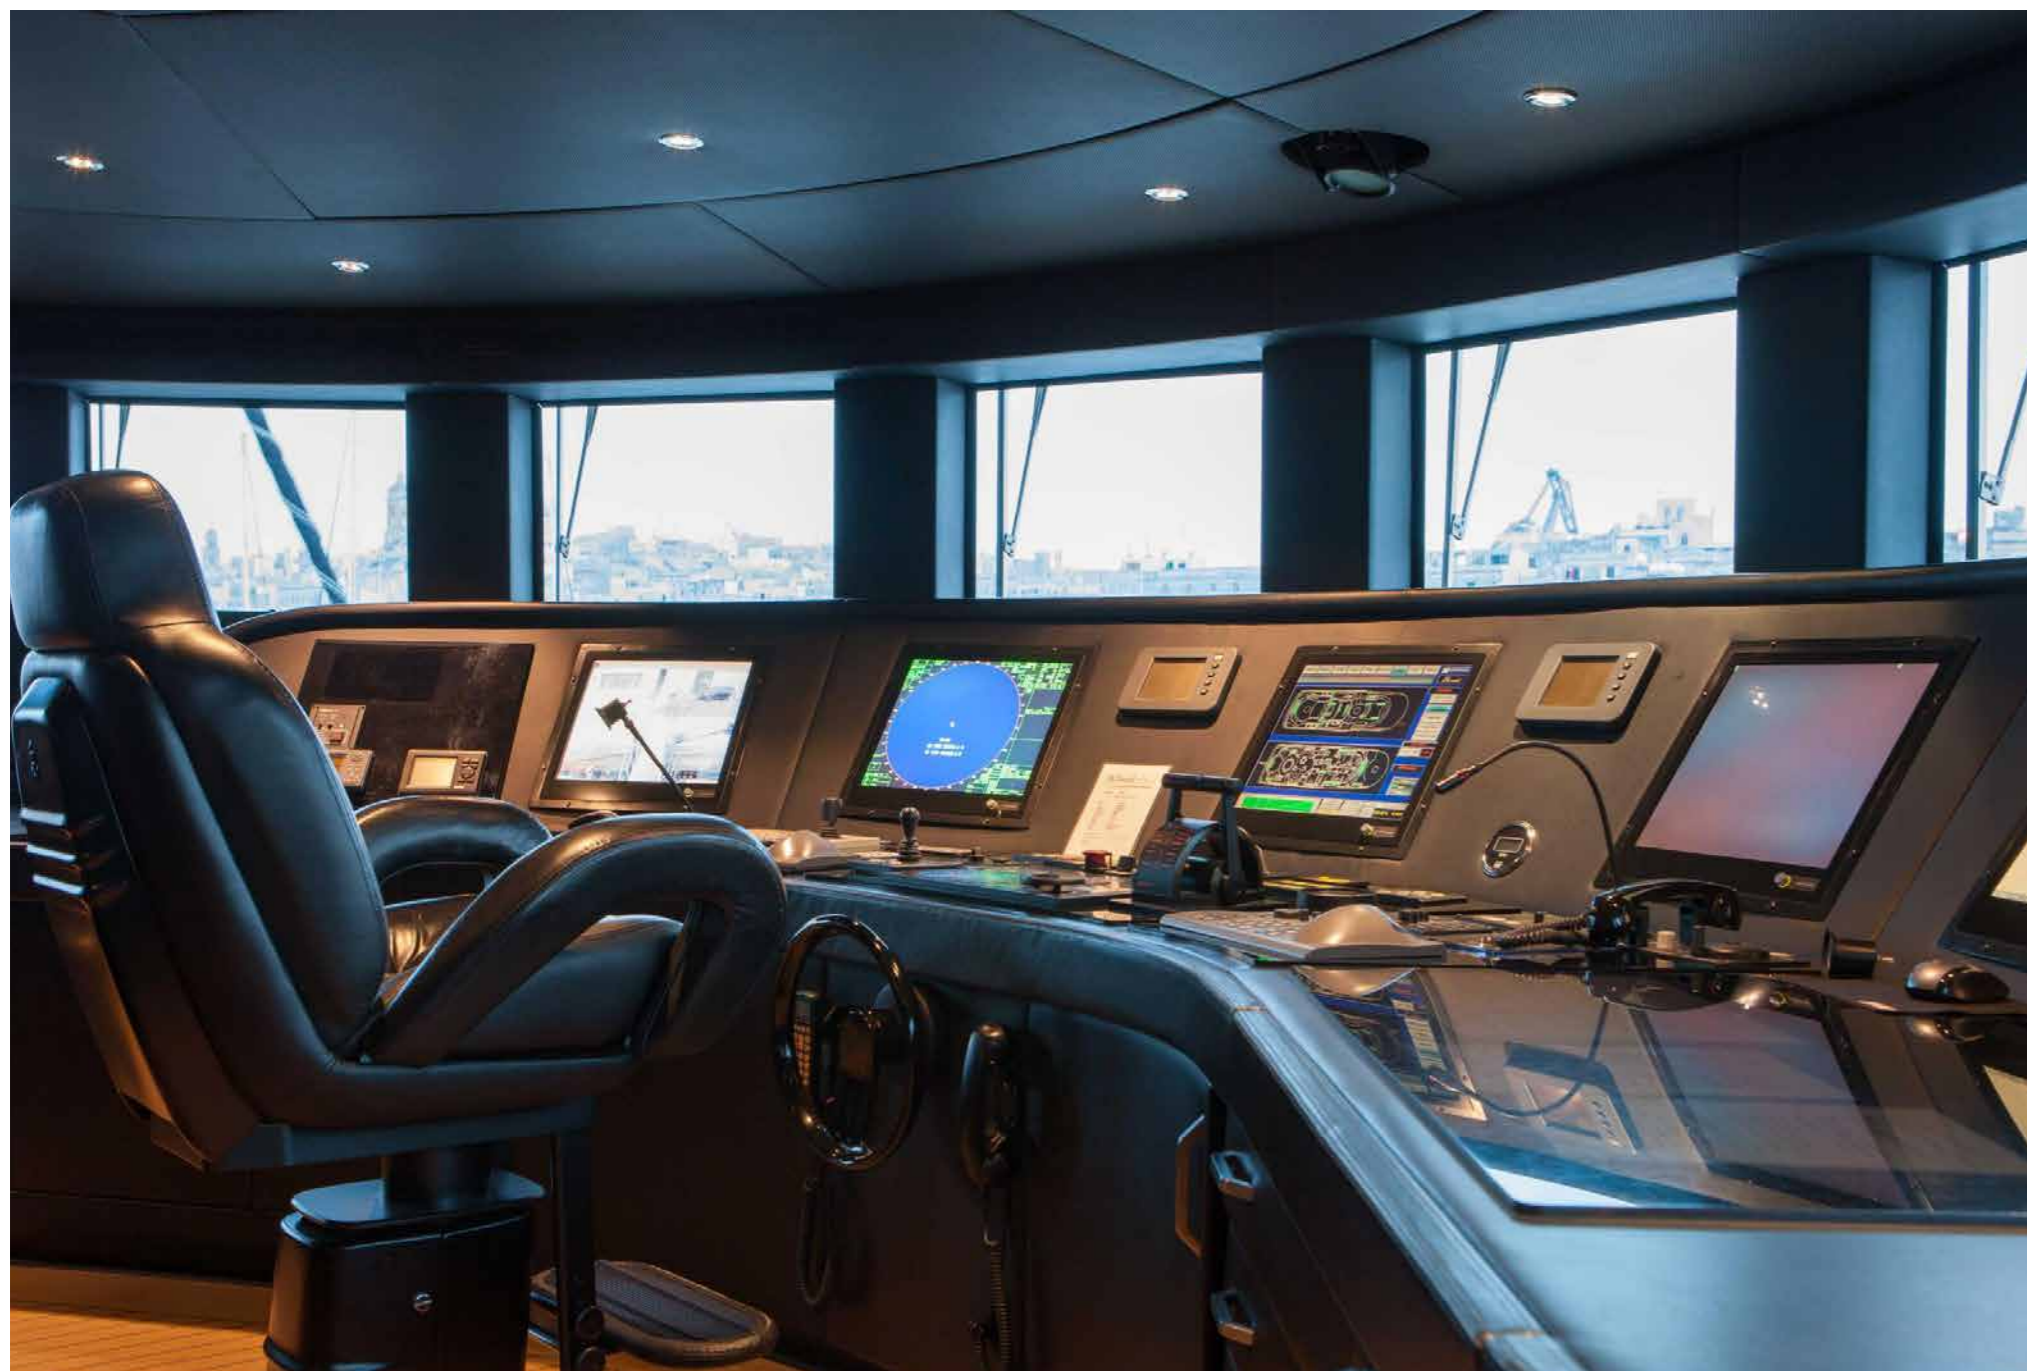

Main Saloon

The Main Saloon will never fail to impress with its stunning entrance, cocktail bar, intimate living spaces and formal dining options.

Your Crew

Led by the Captain, the experienced St. David crew is the embodiment of generosity and professionalism. With the 15 crew on board, service is delivered with discretion and extraordinary attention to detail.