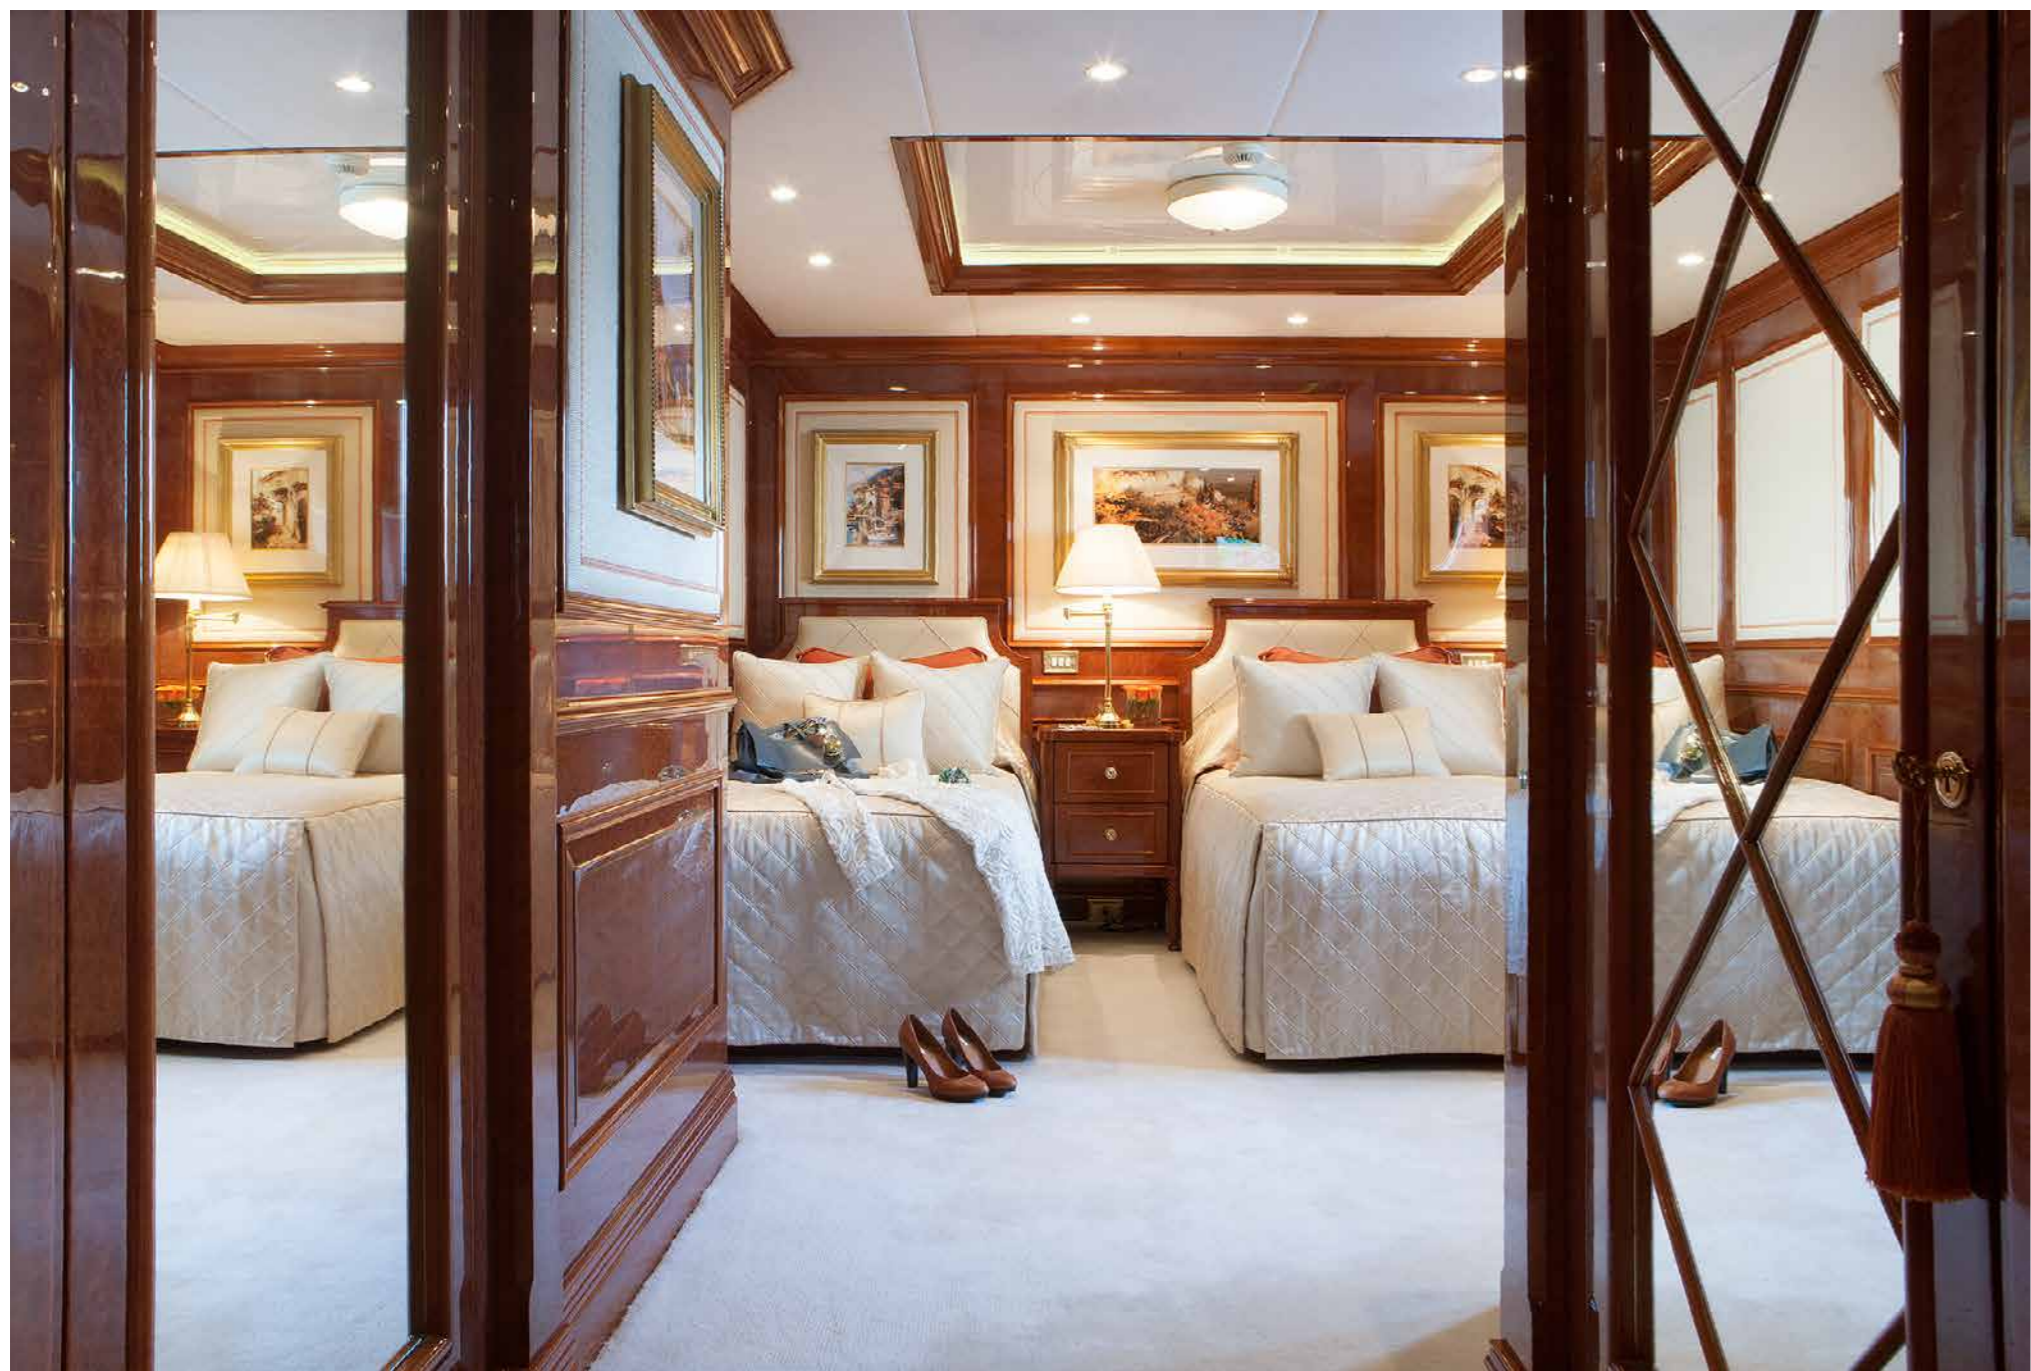

Sky Lounge

Indulge in the finest dining experiences

Master Suite

Vast in size and elegant in nature, this split-level master suite features a private office, sumptuous lounge area with his and hers bathroom, a staircase leading you to the raised sky lit stateroom with the ultimate in panoramic views.

VIP Suite

Guest Retreats

St. David's opulent guest cabins sleep up to 10 guests in 5 extraordinary staterooms, including the magnificent VIP suite and four flexible double rooms.

Guest Suites

Spa

Step into the serenity and abandon yourself in hours of luxurious attention in the Spa and Beauty room.