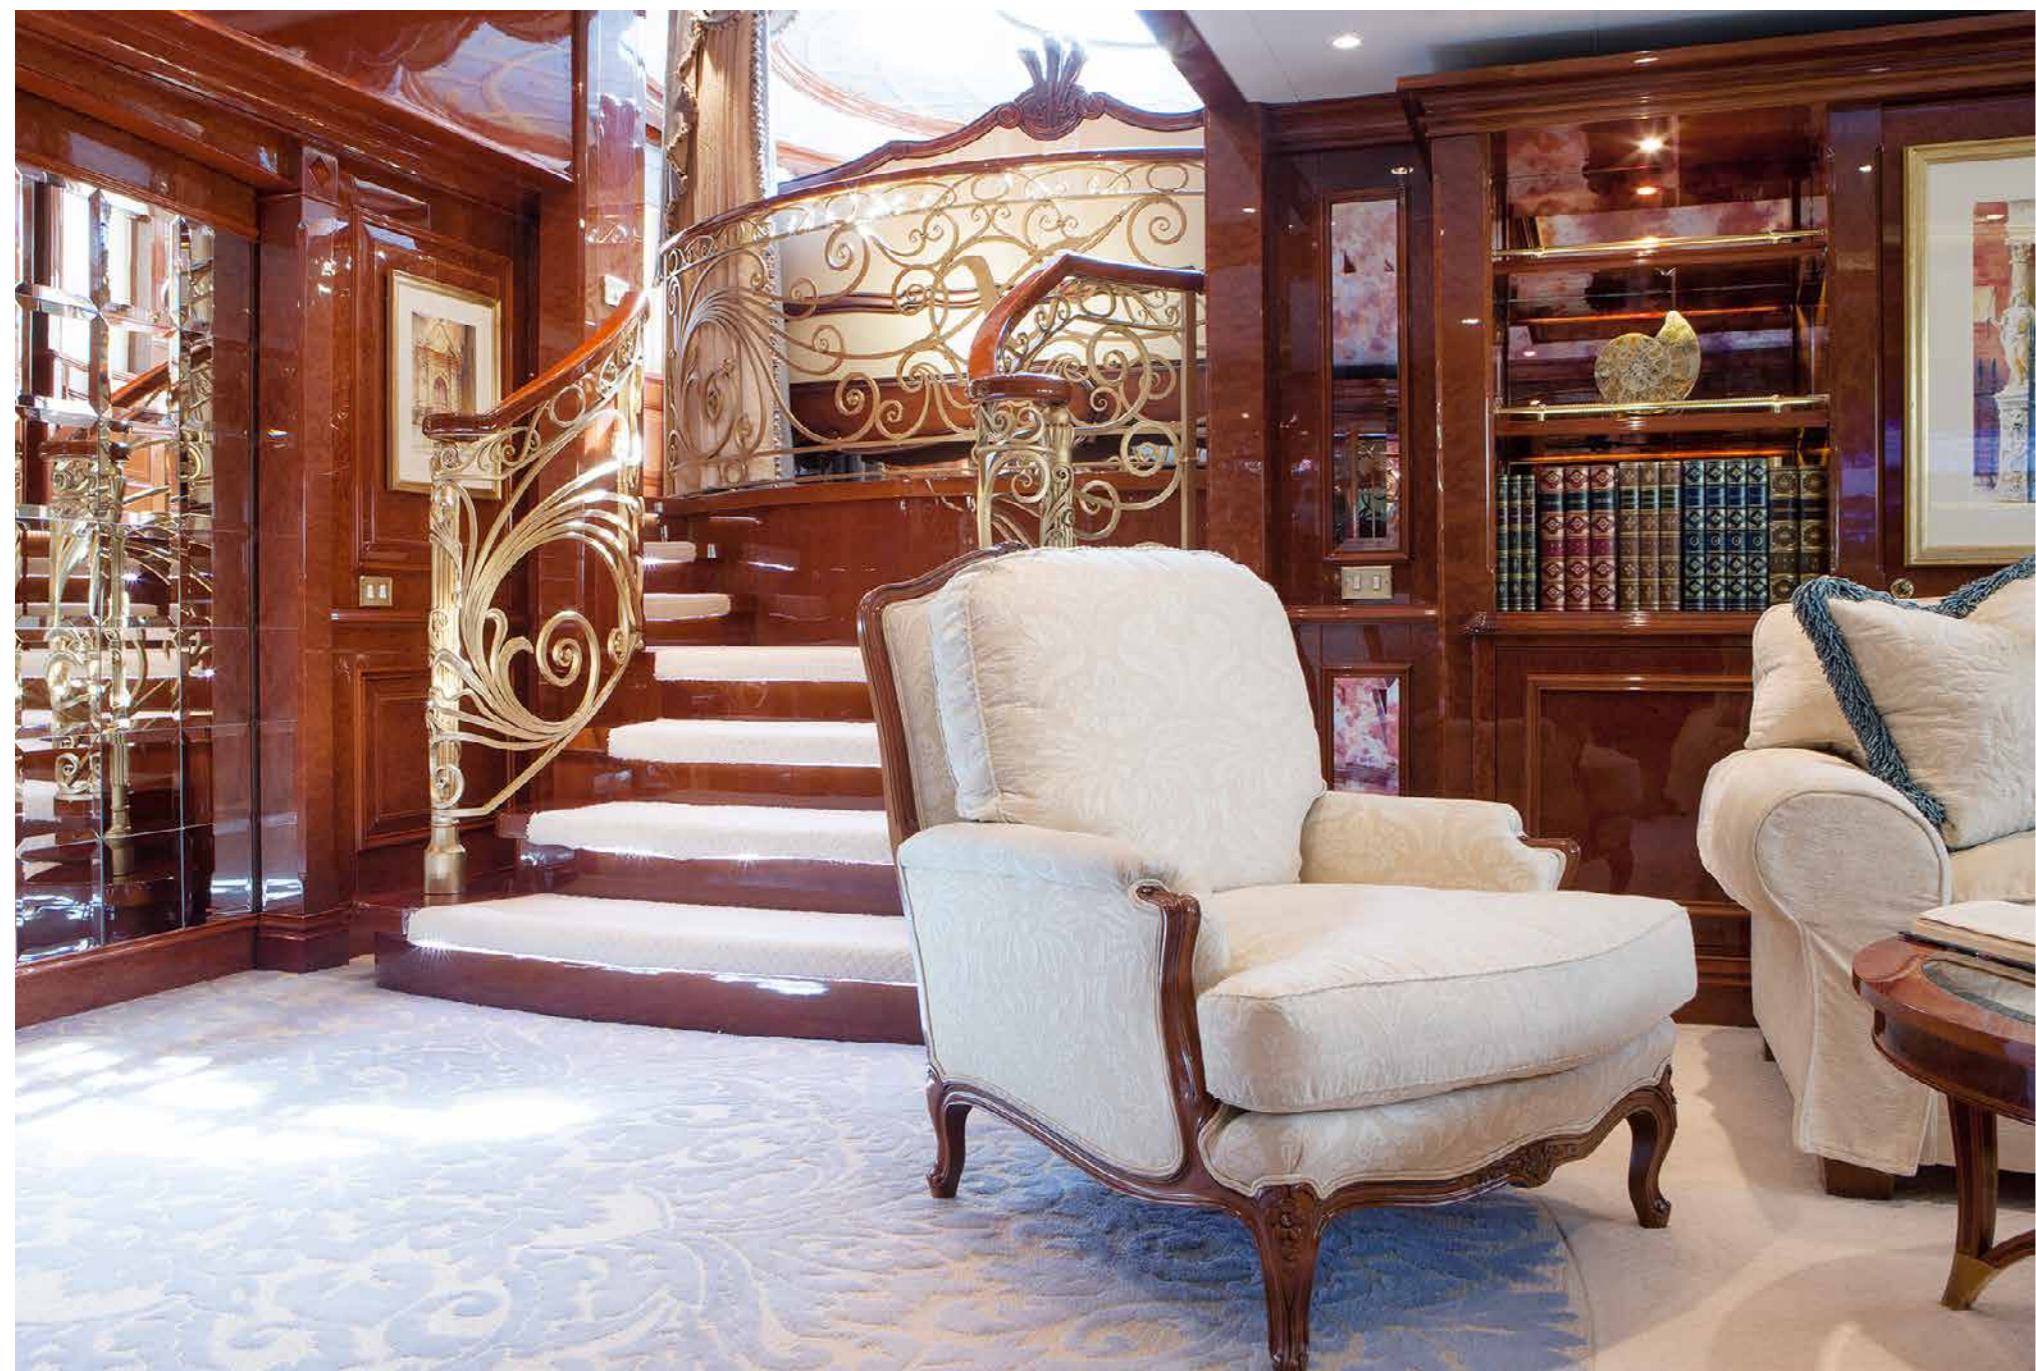

Sky Lounge

Indulge in the finest dining experiences

Master Suite

Vast in size and elegant in nature, this split-level master suite features a private office, sumptuous lounge area with his and hers bathroom, a staircase leading you to the raised sky lit stateroom with the ultimate in panoramic views.