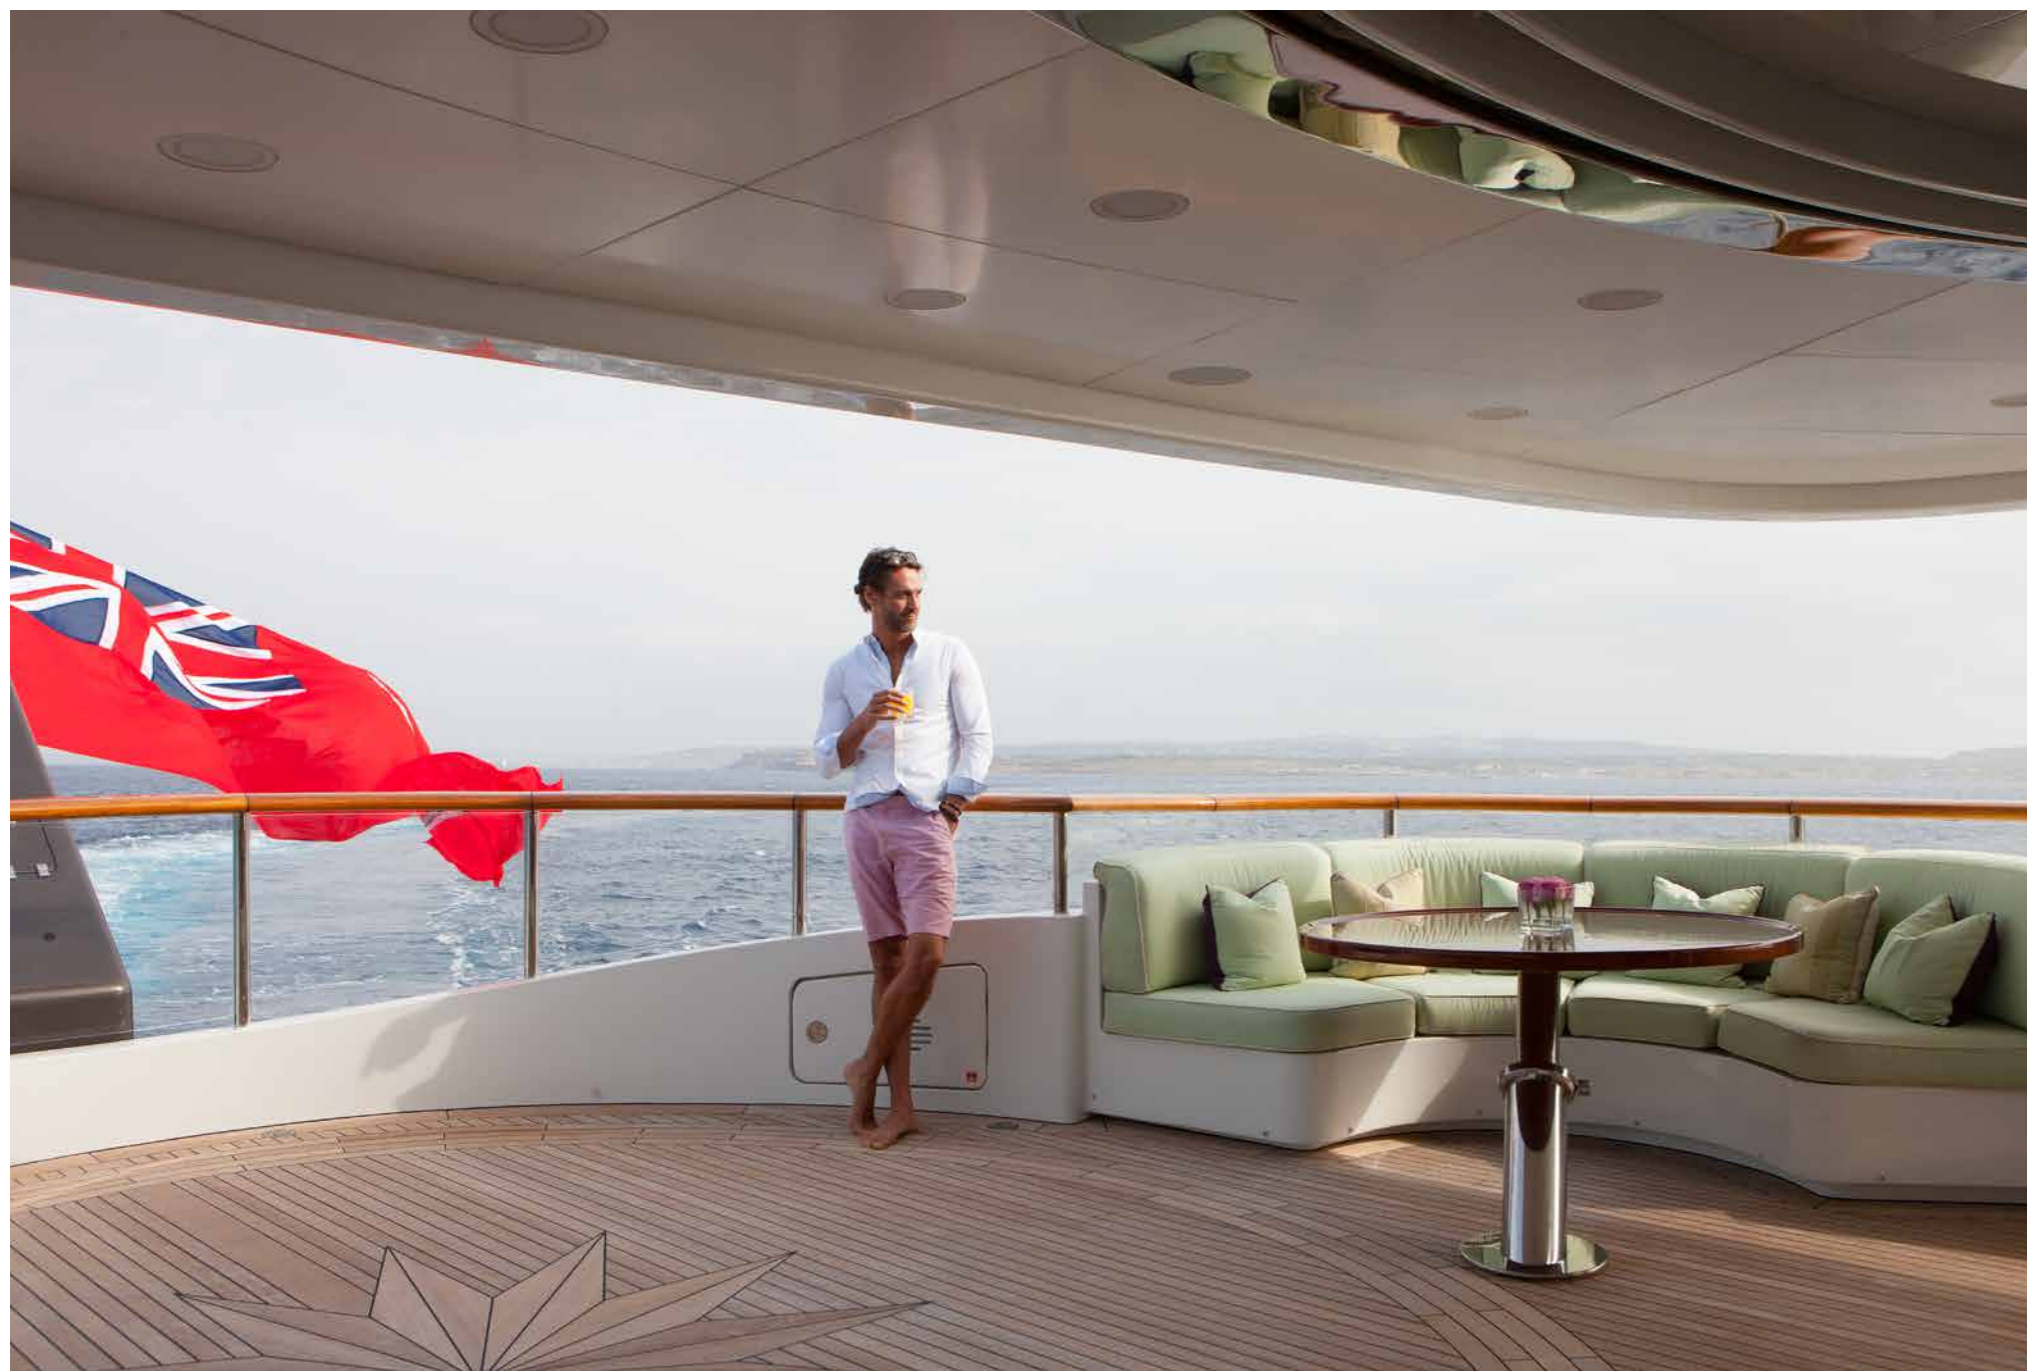

© St. David

Welcome to St. David

"Time together will always remain the greatest luxury"

Experience

It's the simple pleasures of observing your family and friends enjoying themselves and the time to rekindle old dreams whilst creating new ones. St. David is a superyacht designed for luxurious family adventures, with generosity and outdoor living at its core. Experience the crew's warmth and dedication expressed in every gesture whilst welcoming you to your home away from home.

Admire

St. David is a visually stunning and complementary mix of gracious, soft shapes and low, streamlined and curvaceous exterior, creating a seamless energy as she moves through the water.

Entertain

With three extraordinary decks, St. David features an unrivalled breadth of multidimensional space for you to entertain family and friends in the most intimate and glamorous manner.

Share special moments together and enjoy the abundance of activities and toys available on St David. From adrenaline-filled water sport adventures to diving, snorkelling, fishing and many more.

Explore

Be escorted ashore for a private BBQ on an idyllic beach

Discover

A floating spiral staircase takes you on a journey of discovery. Embrace the atmosphere of the Italian Riviera and St. David's lavish interior surroundings.