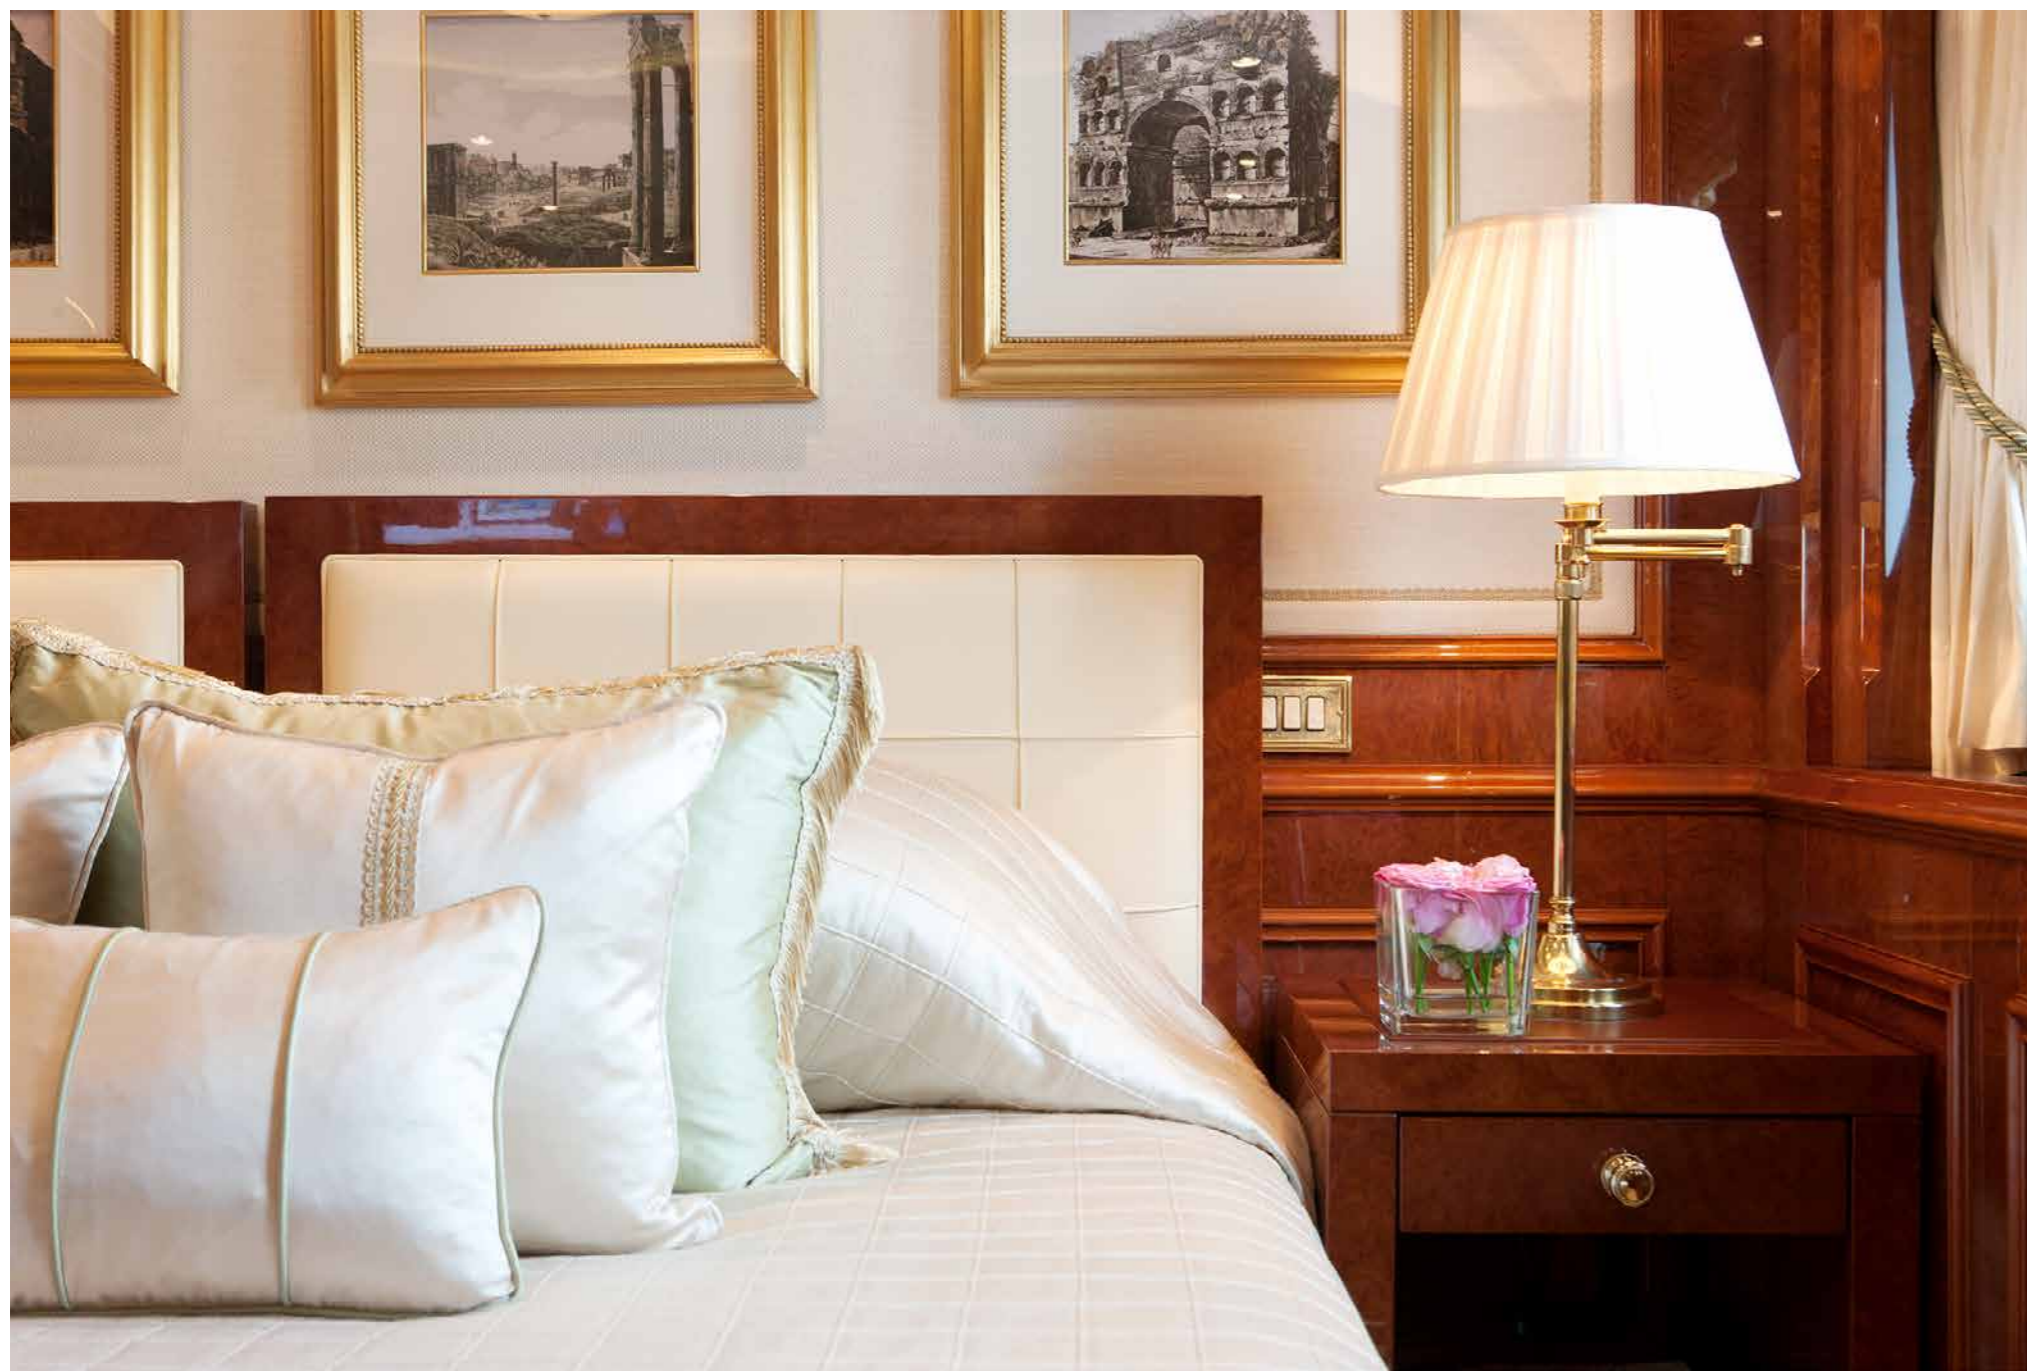

Sky Lounge

Indulge in the finest dining experiences

Master Suite

Vast in size and elegant in nature, this split-level master suite features a private office, sumptuous lounge area with his and hers bathroom, a staircase leading you to the raised sky lit stateroom with the ultimate in panoramic views.

VIP Suite

Guest Retreats

St. David's opulent guest cabins sleep up to 10 guests in 5 extraordinary staterooms, including the magnificent VIP suite and four flexible double rooms.

Guest Suites

Spa

Step into the serenity and abandon yourself in hours of luxurious attention in the Spa and Beauty room.