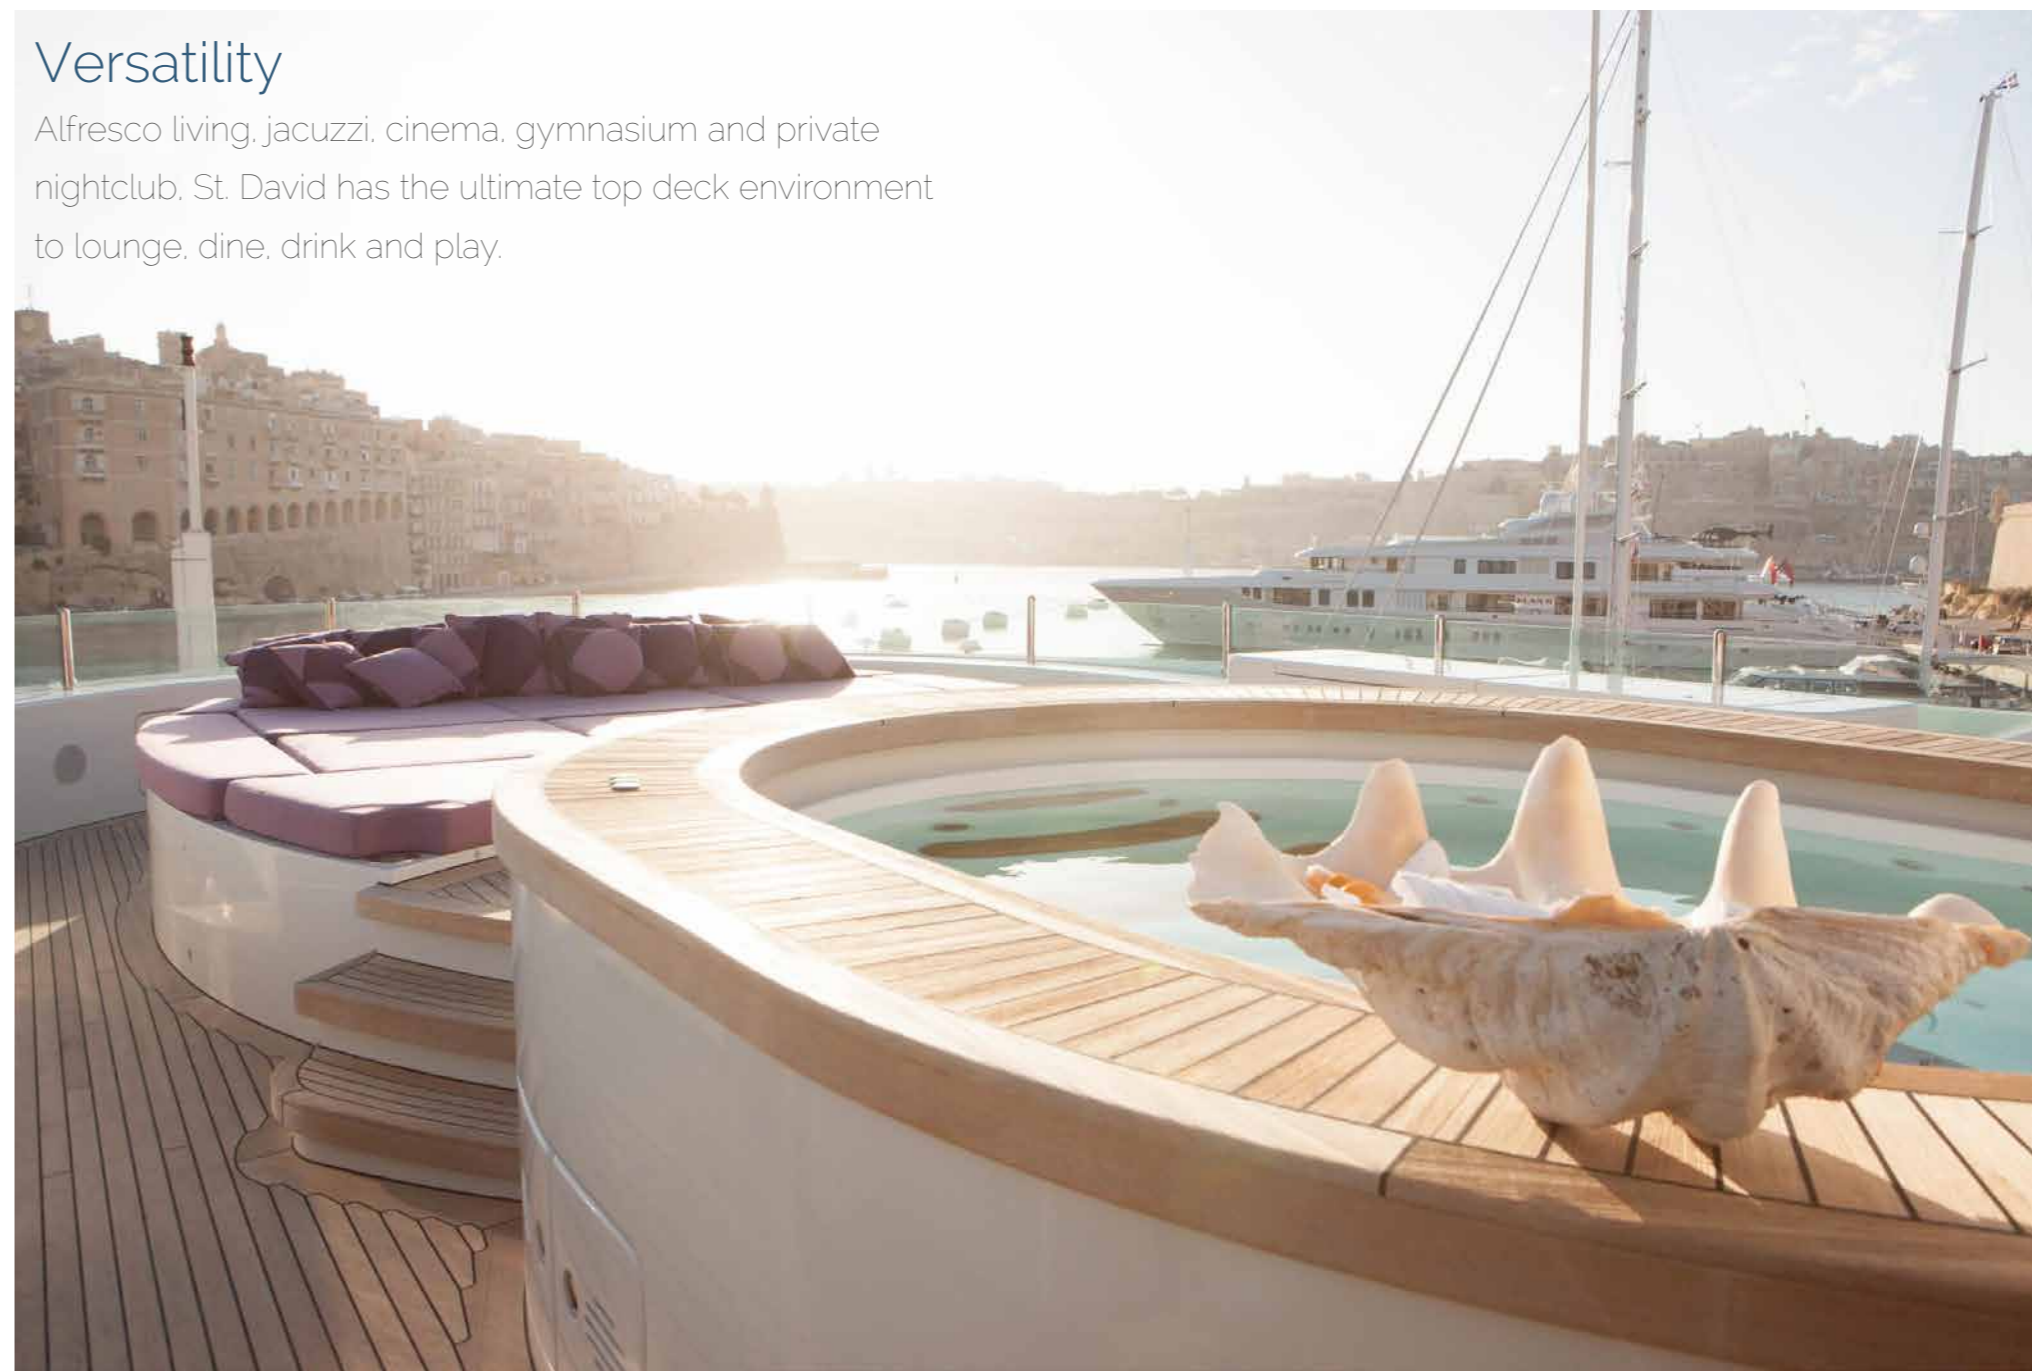

Admire

St. David is a visually stunning and complementary mix of gracious, soft shapes and low, streamlined and curvaceous exterior, creating a seamless energy as she moves through the water.

Entertain

With three extraordinary decks, St. David features an unrivalled breadth of multidimensional space for you to entertain family and friends in the most intimate and glamorous manner.

Sun Deck

A spot for breakfast or lunch

Versatility

Alfresco living, jacuzzi, cinema, gymnasium and private nightclub. St. David has the ultimate top deck environment to lounge, dine, drink and play.

Memories

Be escorted ashore for a private BBQ on an idyllic beach

Discover

A floating spiral staircase takes you on a journey of discovery. Embrace the atmosphere of the Italian Riviera and St. David's lavish interior surroundings.

Sky Lounge

Indulge in the finest dining experiences

Master Suite

Vast in size and elegant in nature, this split-level master suite features a private office, sumptuous lounge area with his and hers bathroom, a staircase leading you to the raised sky lit stateroom with the ultimate in panoramic views.